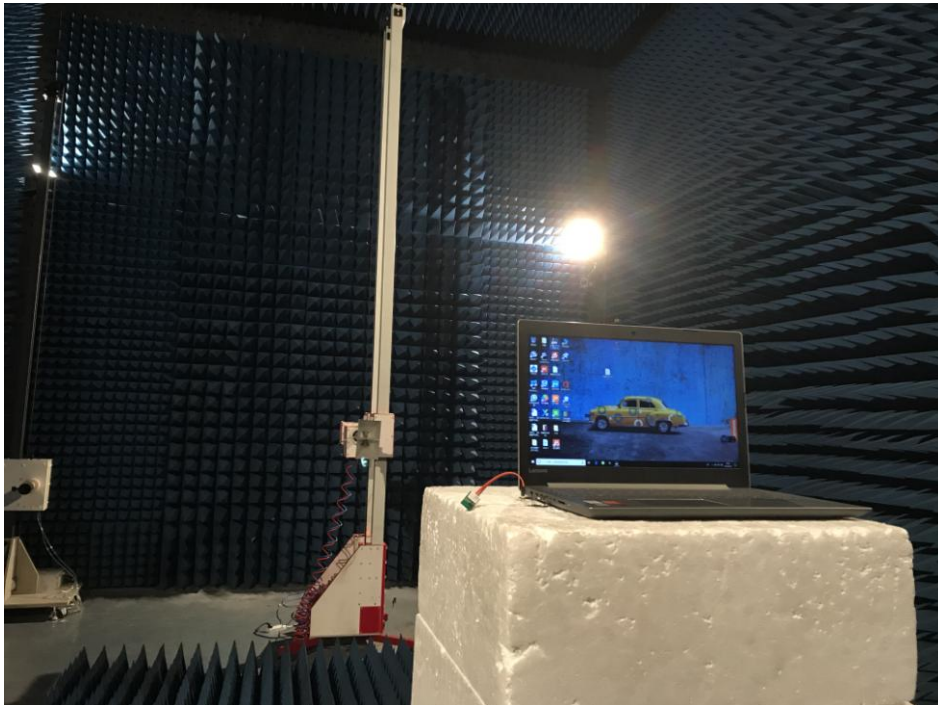

Appendix B: Photographs of Test Setup

Product: Wireless Module

Model: WF-M601-UWS2

Radiated Emission

Conducted Emission