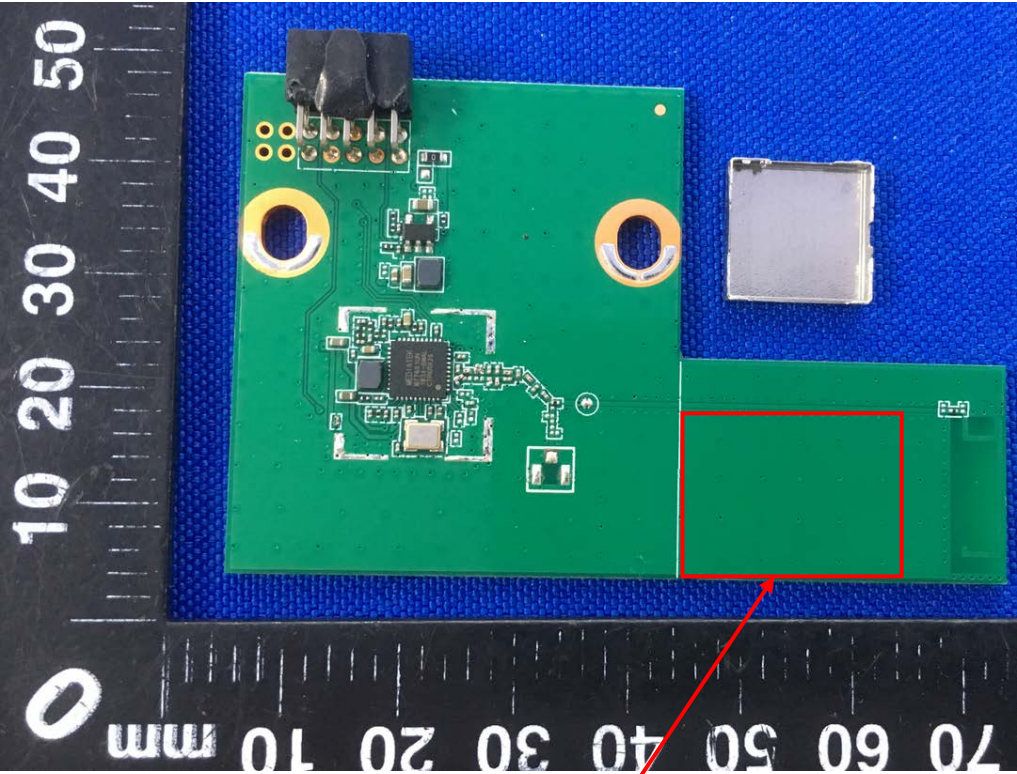

Label Artwork and Location

Model: WF-M601-UWH2

Label:

Sichuan AI-Link Technology Co.,Ltd.	
四川爱联科技有限公司	
Model:WF-M601-UWH2	CE
Customer P/N:1205381	
FCC ID:2AOKI-WFM601UWH2	
	D4B76117A3BE
	CMIIT ID:
	2018DP7436
	Made in China

Size: L*W=20*12mm

Location