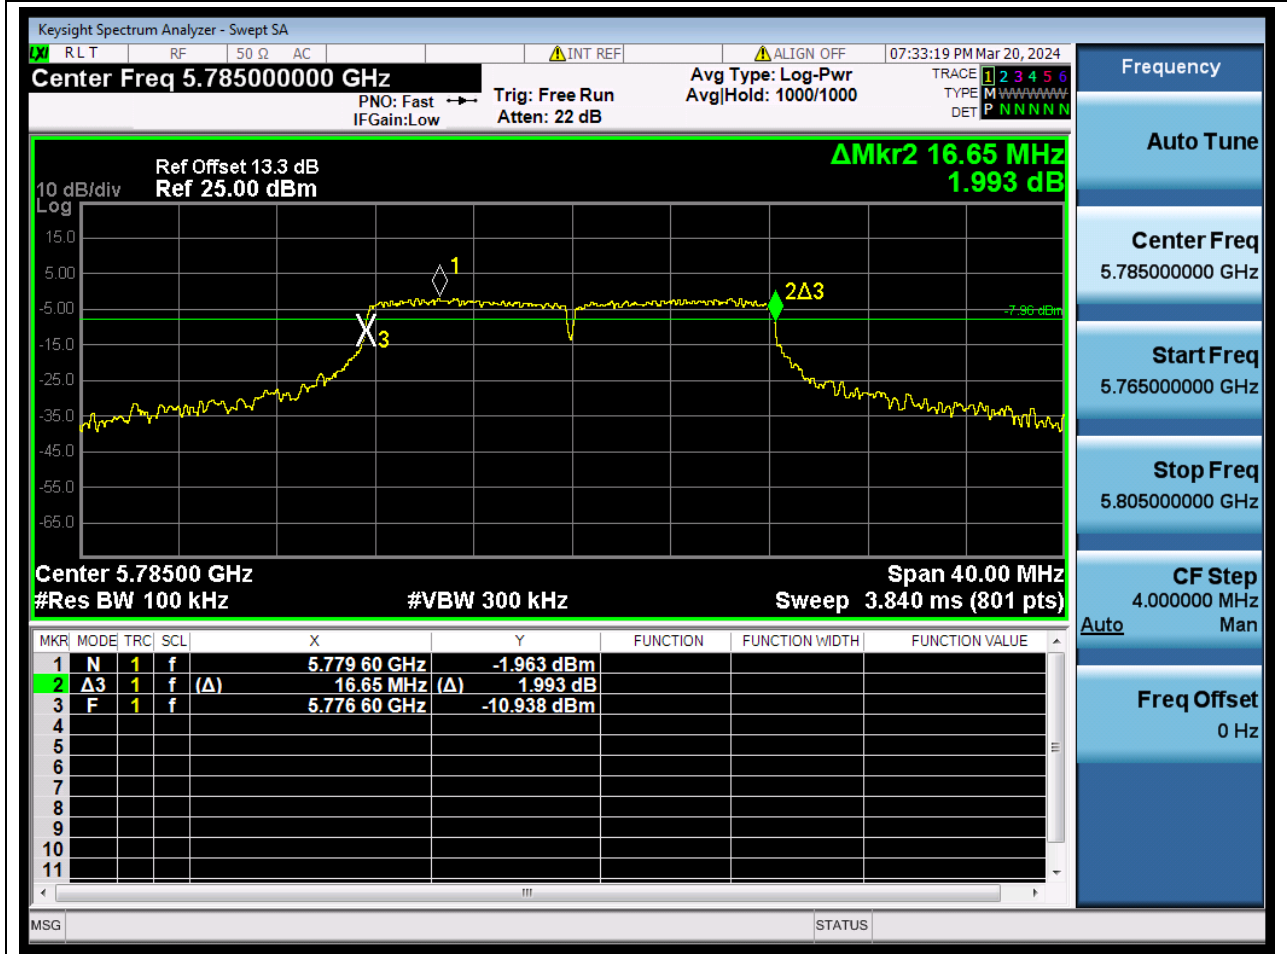

2. 802.11a_20M_U-NII-3_M

2.1. A.2.1-6dB BandWidth(NTNV)

Center Frequency (MHz)	XdB Down	RBW (MHz)	Detector	Limit (MHz)	XdB BandWidth (MHz)	Verdict
5785	6	0.1	Peak	0.5	16.649902	Pass