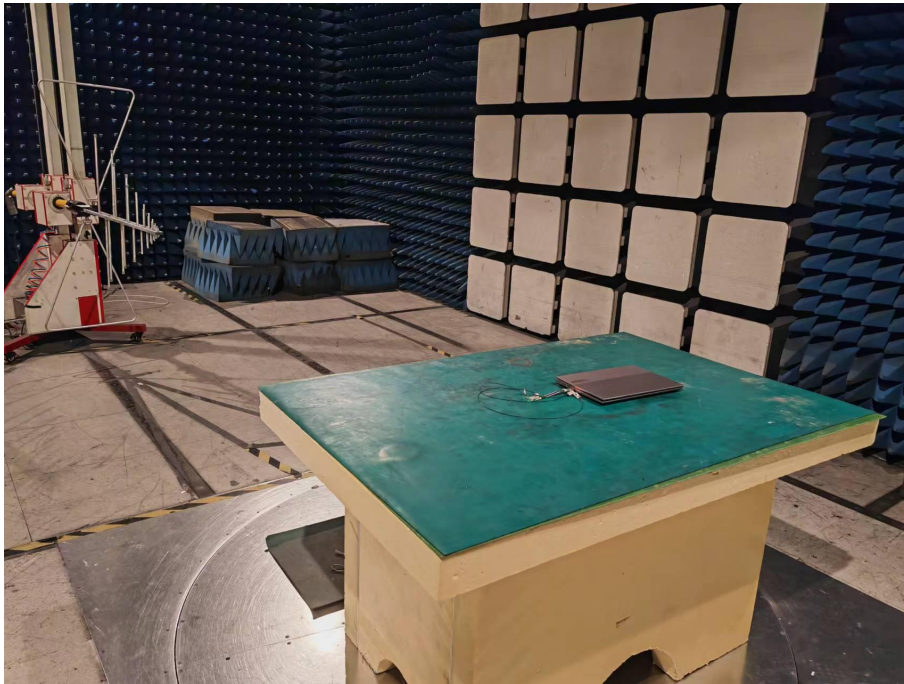

TEST SETUP PHOTOS

1.1. Photos of Radiation Emission Measurement

Spurious Emission Test Setup (30MHz-1GHz)

Spurious Emission Test Setup (Above 1GHz)

----- The End -----