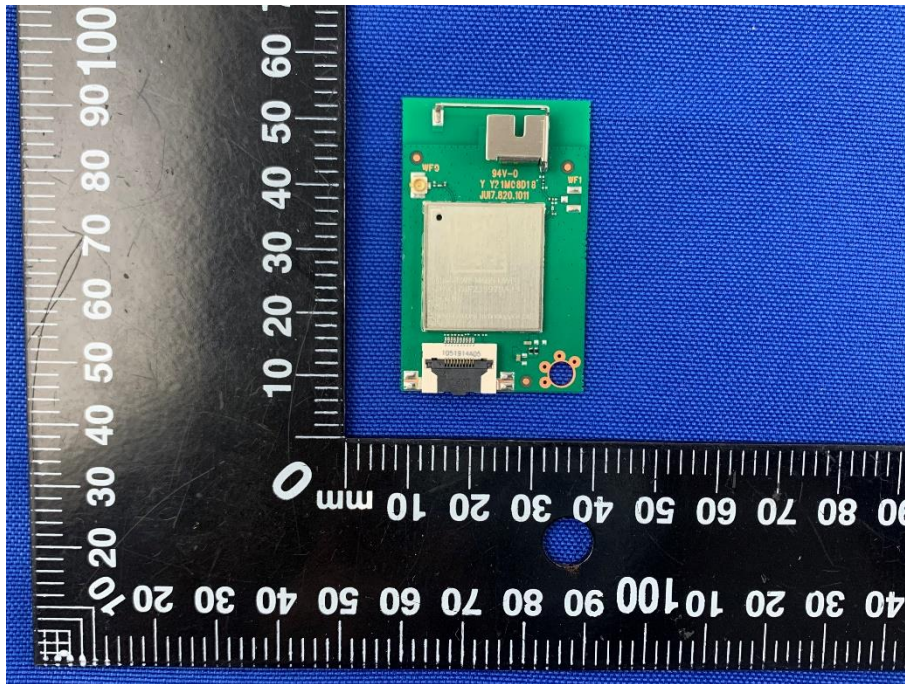

EUT INTERNAL PHOTOS

MAIN BOARD TOP VIEW (WITH SHIELDING)

MAIN BOARD TOP VIEW (WITHOUT SHIELDING)

PIFA ANTENNA-85mm

PIFA ANTENNA-735mm