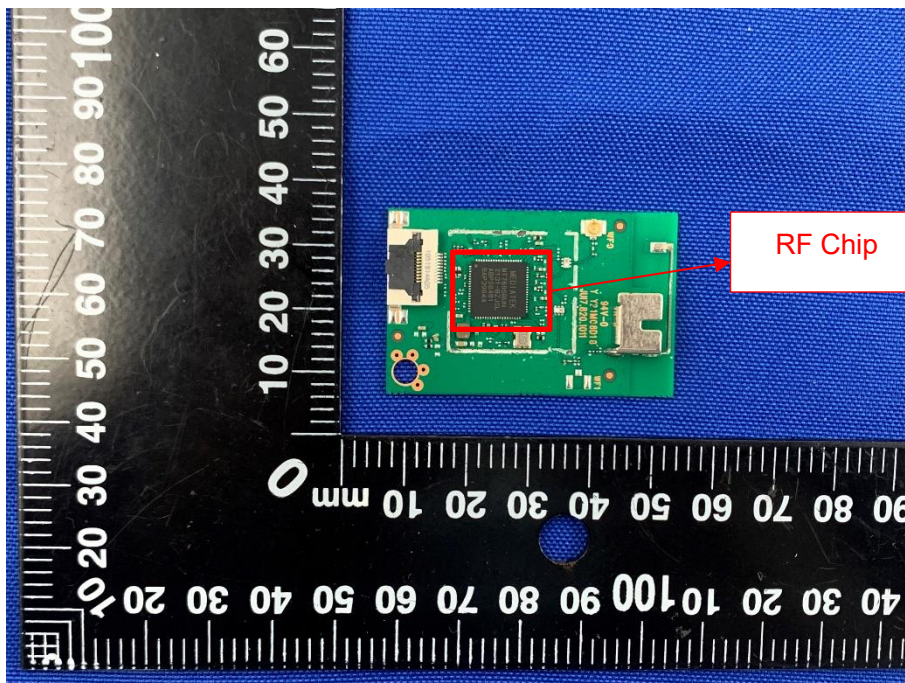

EUT INTERNAL PHOTOS

MAIN BOARD TOP VIEW (WITH SHIELDING)

MAIN BOARD TOP VIEW (WITHOUT SHIELDING)

PIFA ANTENNA-85mm

PIFA ANTENNA-735mm