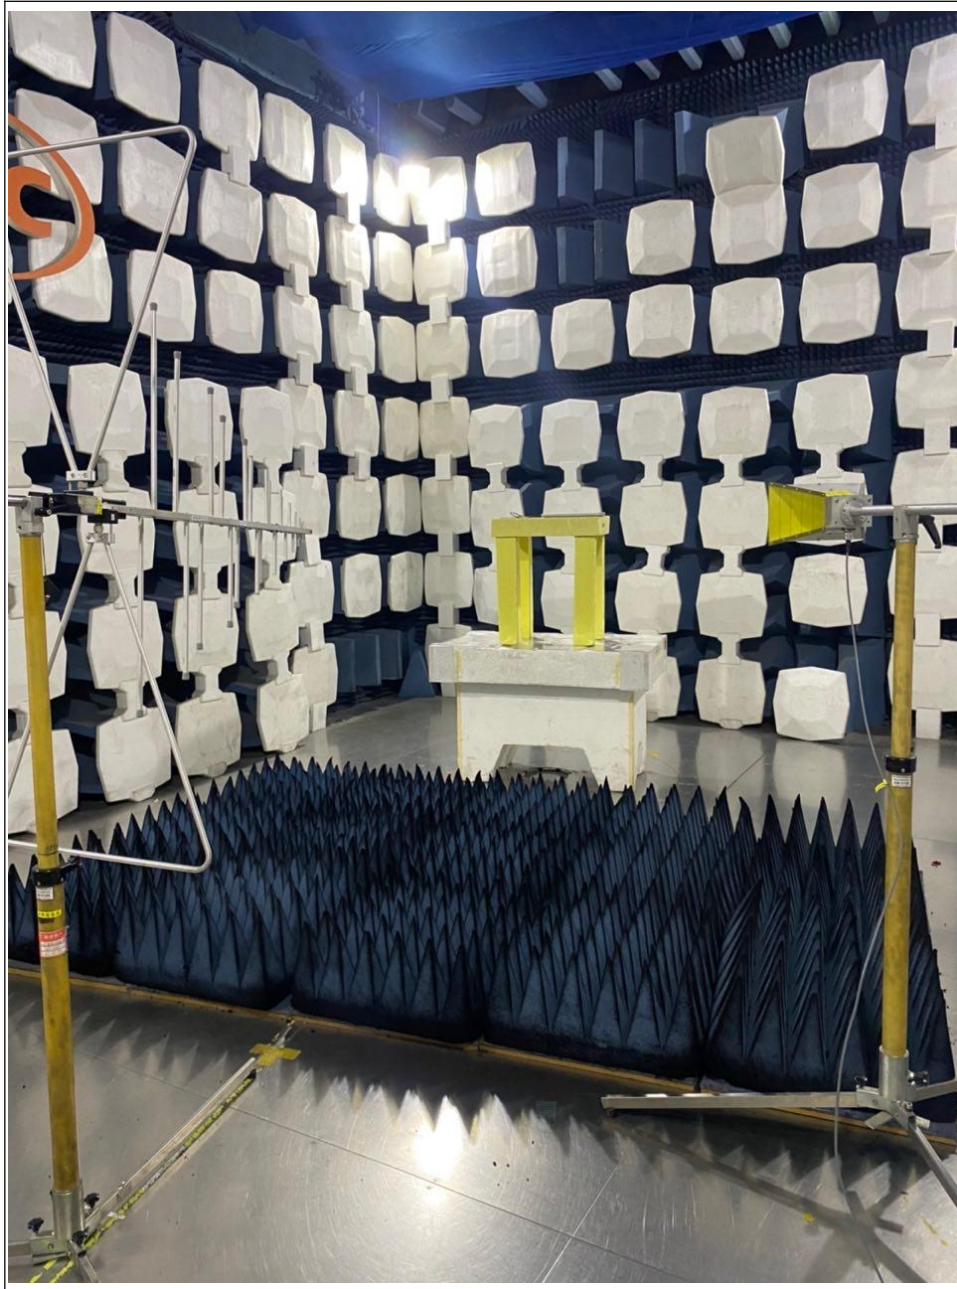

FCC2022-0012

SET-UP FOR CONDUCTED EMISSION TEST

CONDUCTED EMISSION TEST -1

CONDUCTED EMISSION TEST -2

FCC2022-0012

SET-UP FOR RADIATED SPURIOUS EMISSION TEST

RADIATED SPURIOUS EMISSION TEST (BLEOW 1G)-1

RADIATED SPURIOUS EMISSION TEST (BLEOW 1G)-2

RADIATED SPURIOUS EMISSION TEST (ABOVE 1G)-1

RADIATED SPURIOUS EMISSION TEST (ABOVE 1G)-2