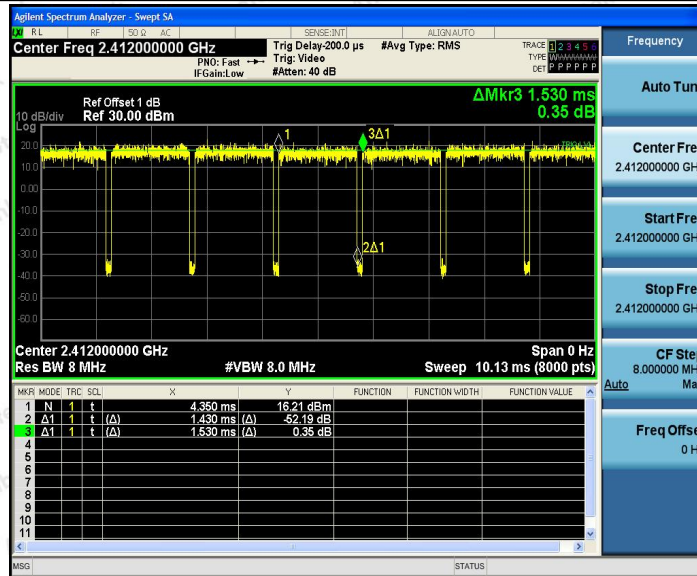

11G_Ant1_2412