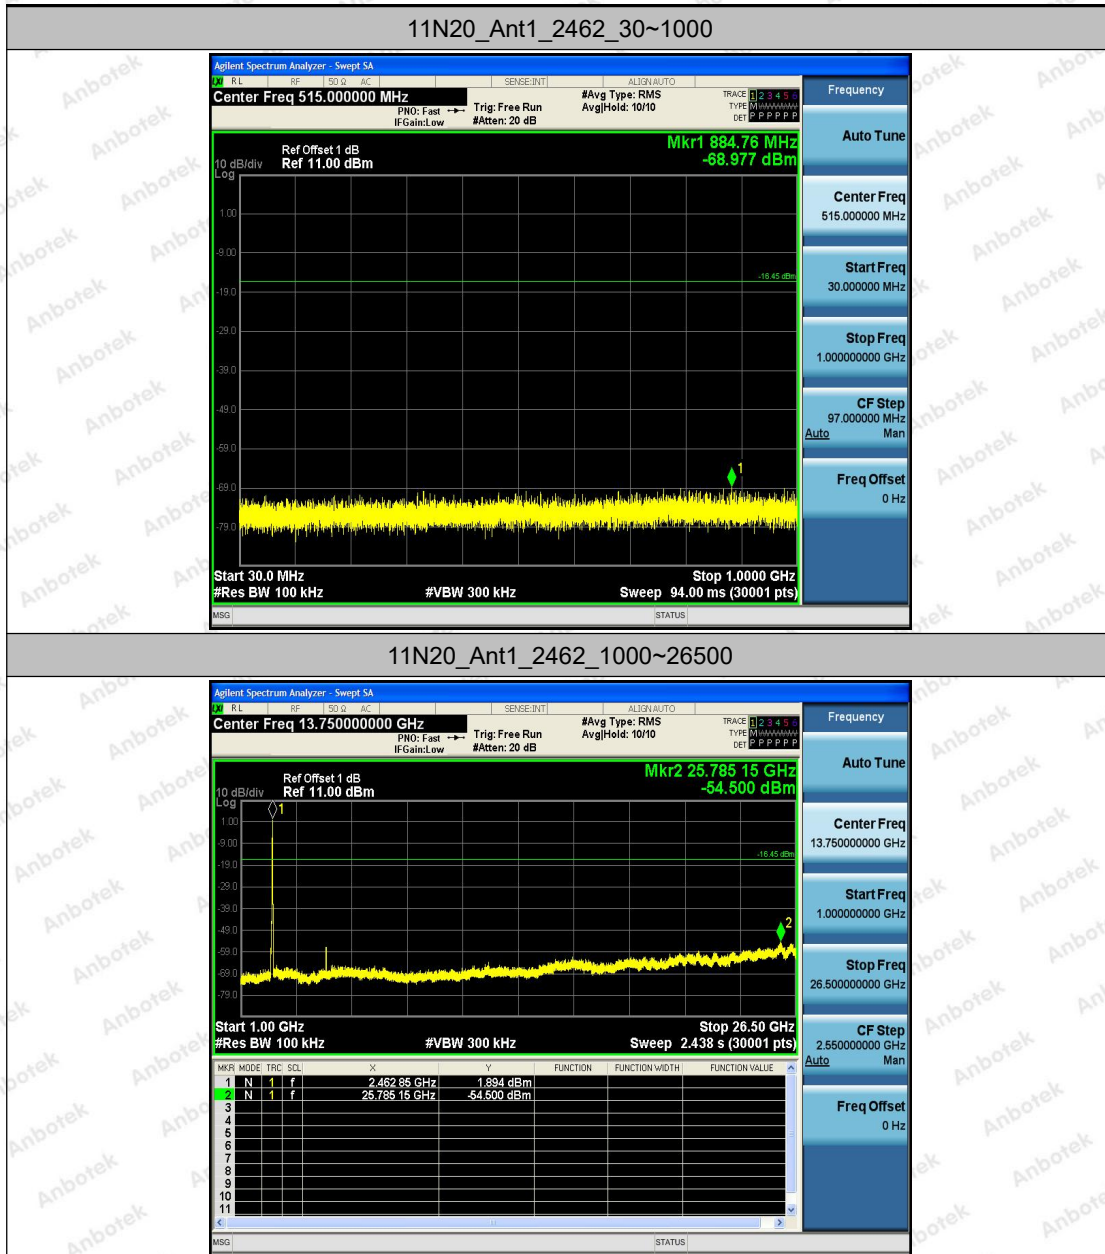

Shenzhen Anbotek Compliance Laboratory Limited

Address: 1/F., Building D, Sogood Science and Technology Park, Sanwei Community, Hangcheng Street, Bao'an District, Shenzhen, Guangdong, China.

Tel: (86) 755-26066440 Fax: (86) 755-26014772 Email: service@anbotek.com

Hotline
400-003-0500
www.anbotek.com