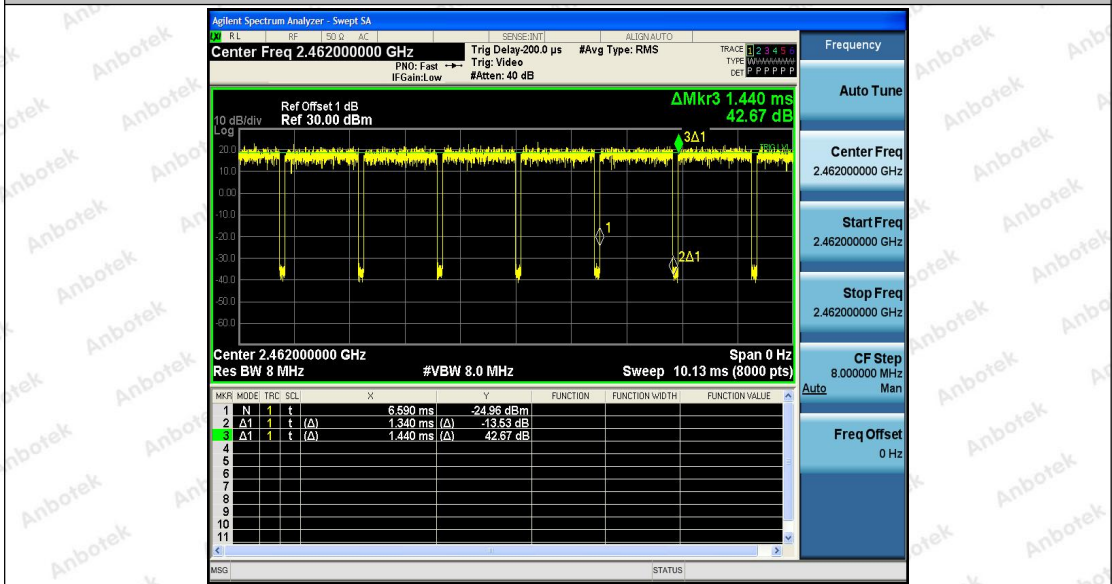

11N20_Ant1_2462