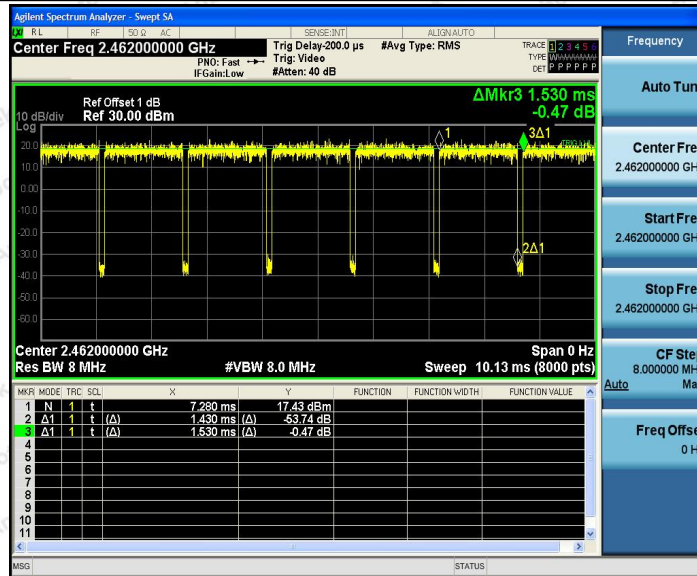

11G_Ant1_2462