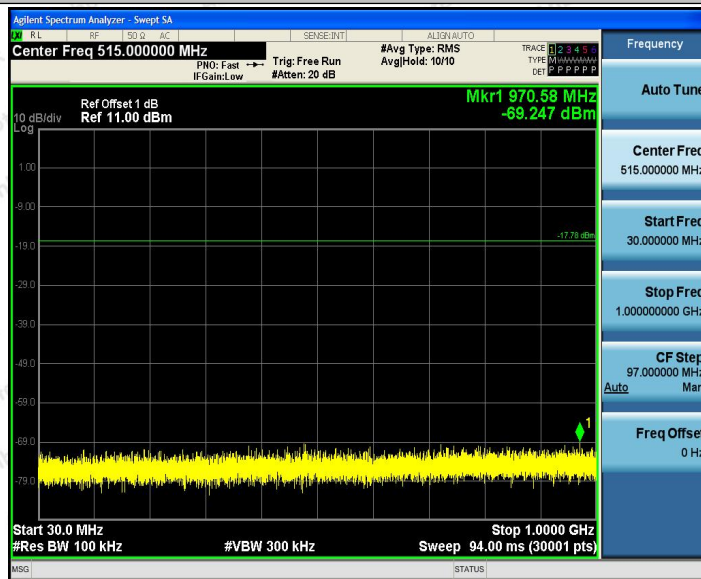

Shenzhen Anbotek Compliance Laboratory Limited

Address: 1/F., Building D, Sogood Science and Technology Park, Sanwei Community, Hangcheng Street, Bao'an District, Shenzhen, Guangdong, China.
Tel: (86) 755-26066440 Fax: (86) 755-26014772 Email: service@anbotek.com

Hotline
400-003-0500
www.anbotek.com