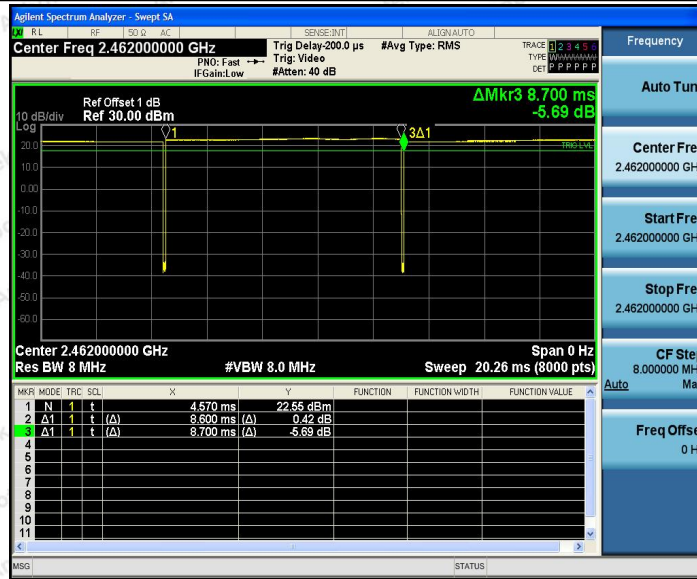

Shenzhen Anbotek Compliance Laboratory Limited

Address: 1/F., Building D, Sogood Science and Technology Park, Sanwei Community, Hangcheng Street, Bao'an District, Shenzhen, Guangdong, China.

Tel: (86) 755-26066440 Fax: (86) 755-26014772 Email: service@anbotek.com

Hotline
400-003-0500
www.anbotek.com