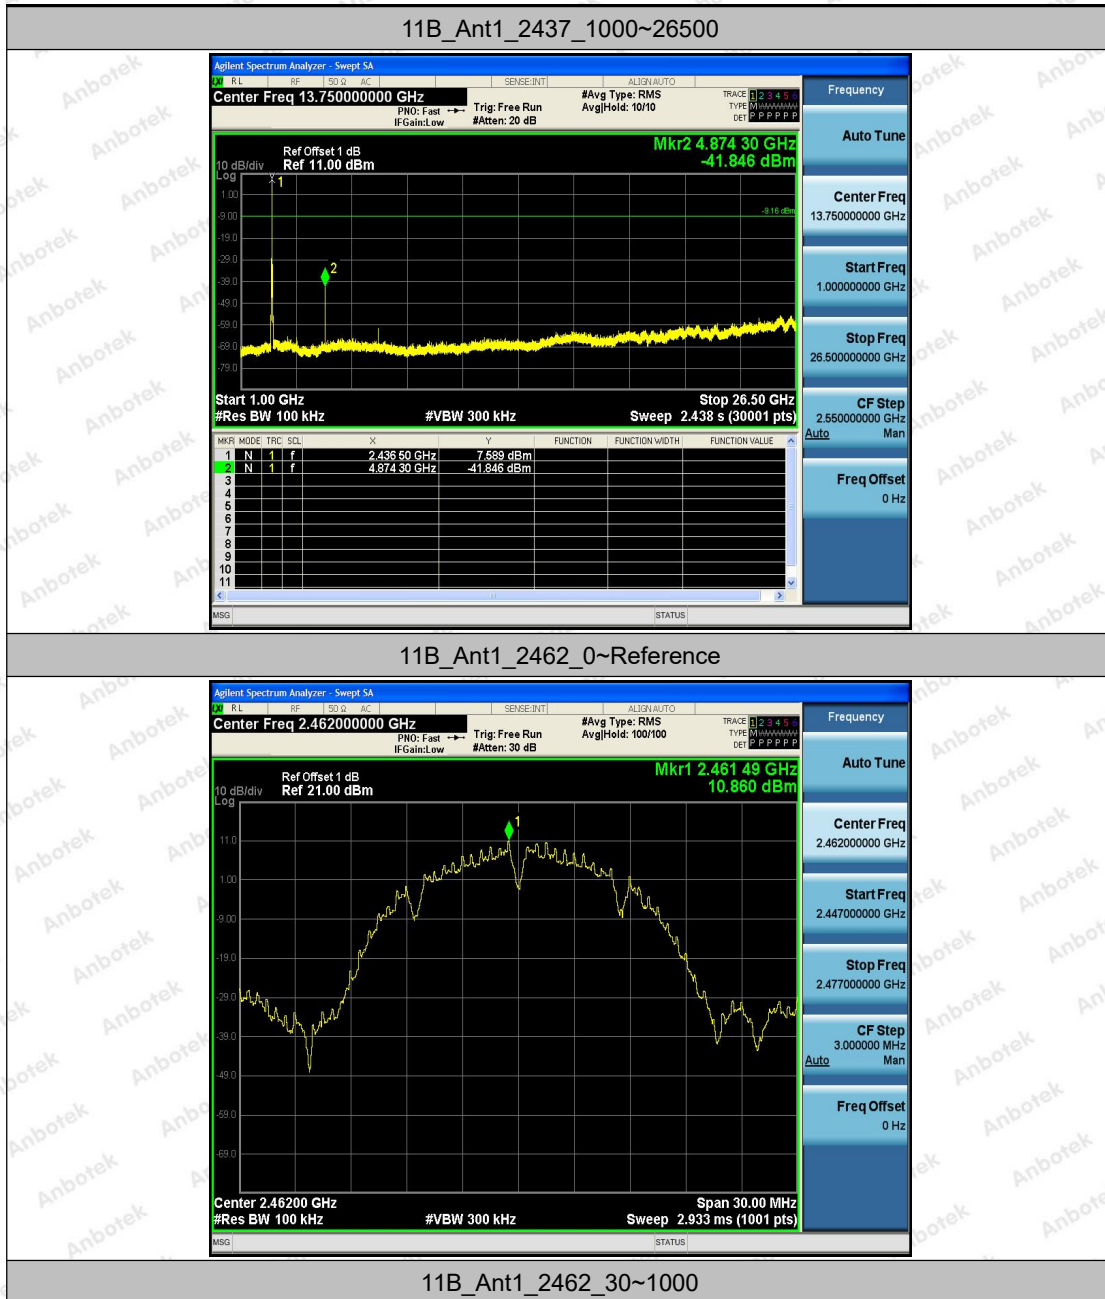

Shenzhen Anbotek Compliance Laboratory Limited

Address: 1/F., Building D, Sogoo Science and Technology Park, Sanwei Community, Hangcheng Street, Bao'an District, Shenzhen, Guangdong, China.

Tel: (86) 755-26066440 Fax: (86) 755-26014772 Email: service@anbotek.com

Hotline
400-003-0500
www.anbotek.com