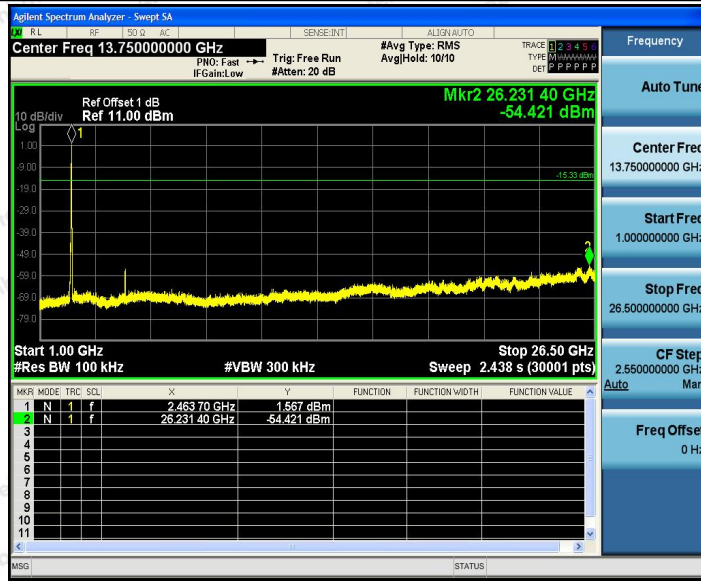

11N20_Ant1_2412_0~Reference