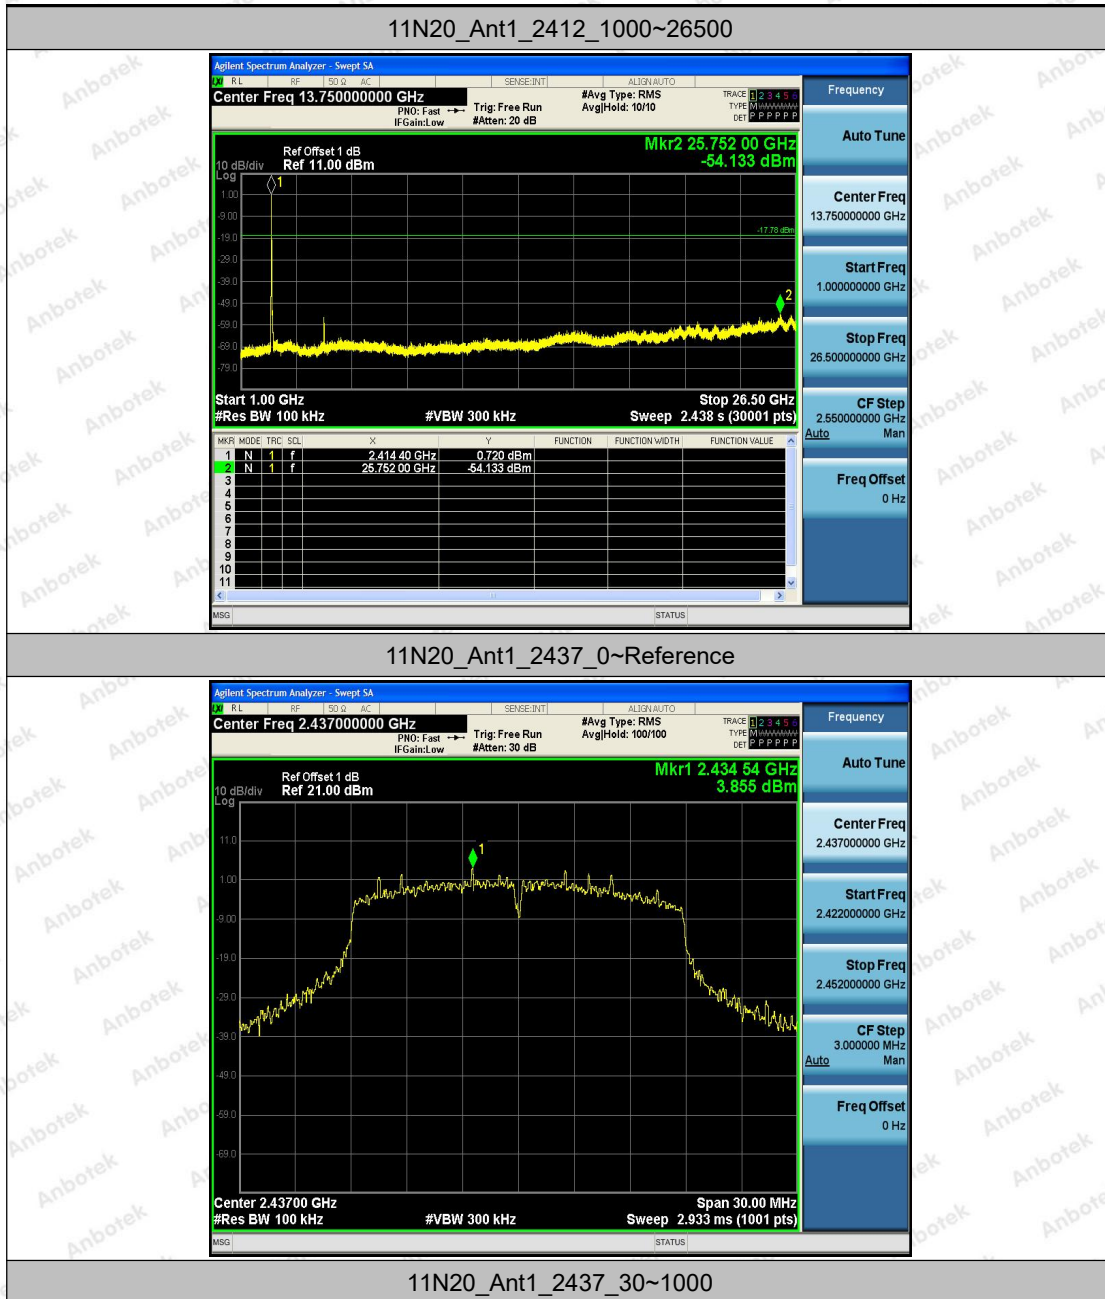

Shenzhen Anbotek Compliance Laboratory Limited

Address: 1/F., Building D, Sogood Science and Technology Park, Sanwei Community, Hangcheng Street, Bao'an District, Shenzhen, Guangdong, China.

Tel: (86) 755-26066440 Fax: (86) 755-26014772 Email: service@anbotek.com

Hotline
400-003-0500
www.anbotek.com