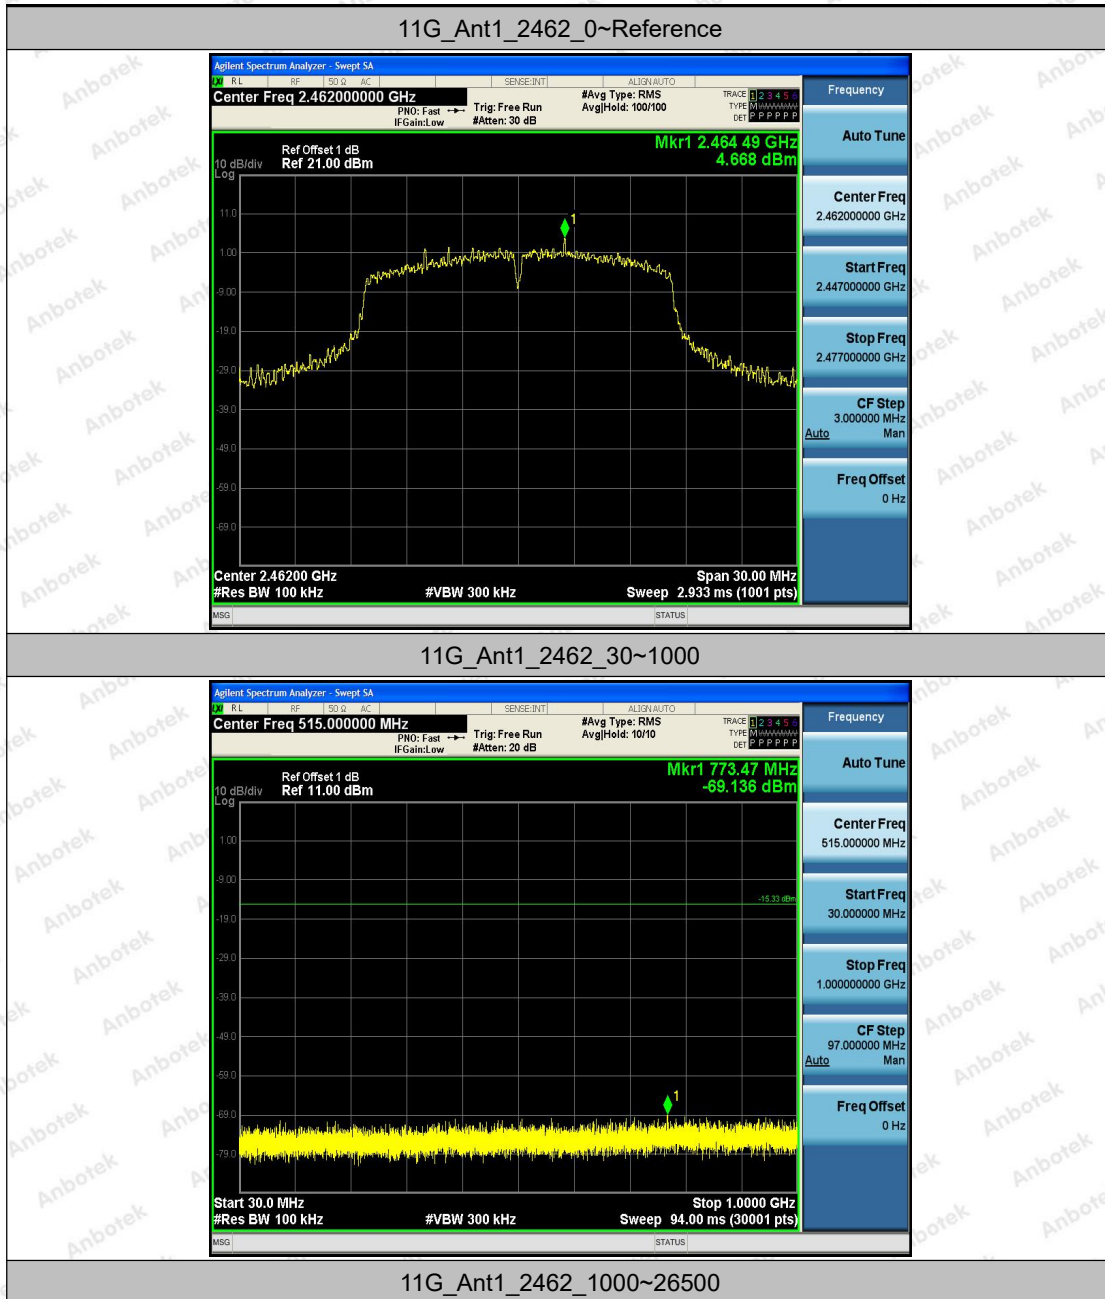

Shenzhen Anbotek Compliance Laboratory Limited

Address: 1/F., Building D, Sogood Science and Technology Park, Sanwei Community, Hangcheng Street, Bao'an District, Shenzhen, Guangdong, China.
Tel: (86) 755-26066440 Fax: (86) 755-26014772 Email: service@anbotek.com

Hotline
400-003-0500
www.anbotek.com