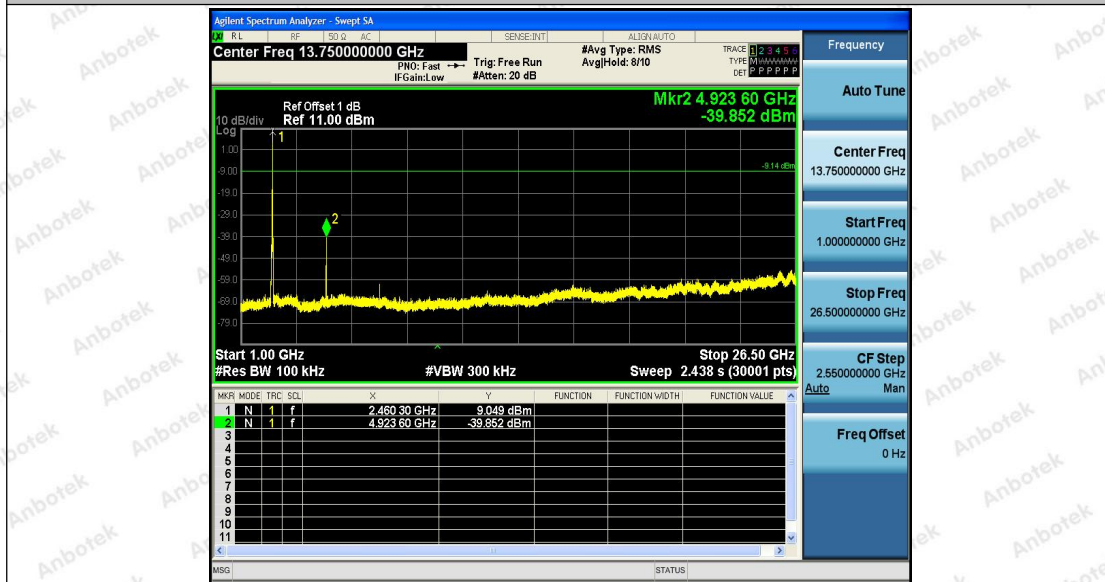

11G_Ant1_2412_0~Reference