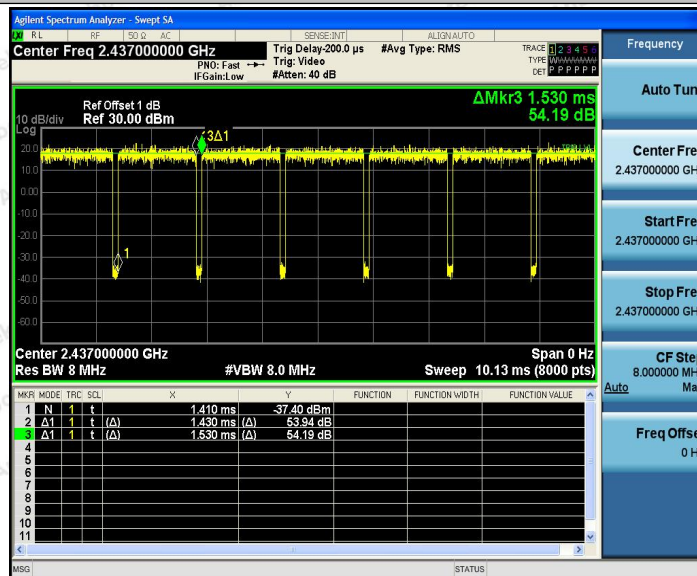

Test Graphs

11G_Ant1_2412

11G_Ant1_2437

Shenzhen Anbotek Compliance Laboratory Limited

Address: 1/F., Building D, Sogood Science and Technology Park, Sanwei Community, Hangcheng Street, Bao'an District, Shenzhen, Guangdong, China.