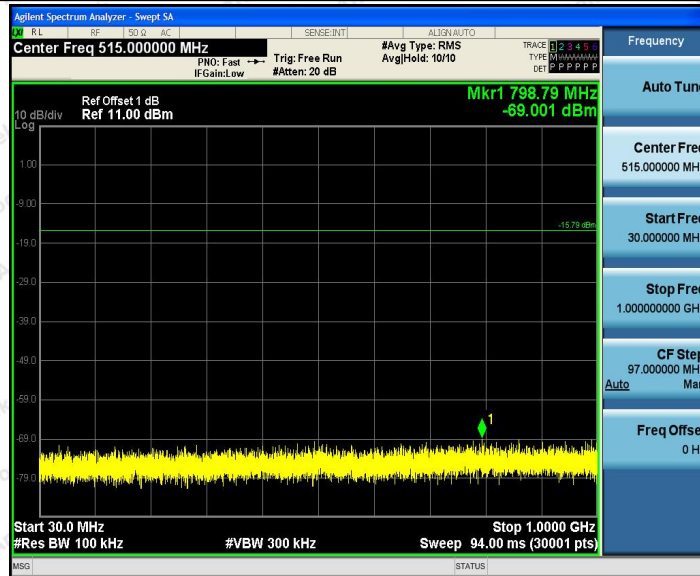

11G_Ant1_2437_1000~26500