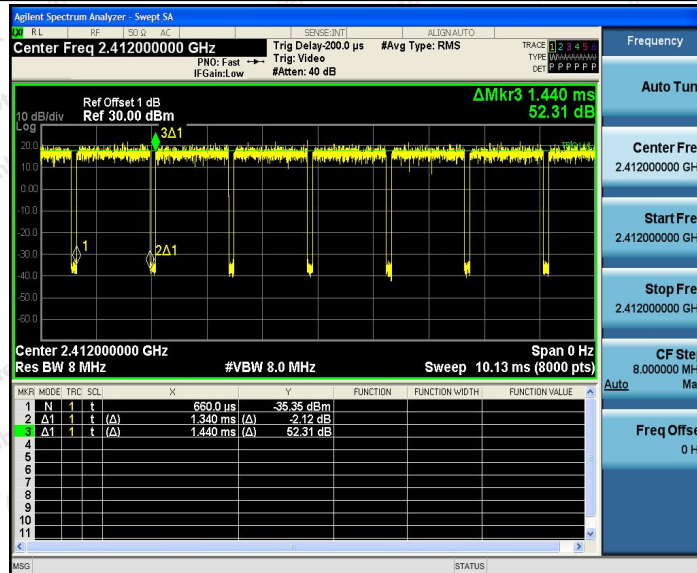

11N20_Ant1_2412

Shenzhen Anbotek Compliance Laboratory Limited

Address: 1/F., Building D, Sogood Science and Technology Park, Sanwei Community, Hangcheng Street, Bao'an District, Shenzhen, Guangdong, China.

Tel: (86) 755-26066440 Fax: (86) 755-26014772 Email: service@anbotek.com

Hotline
400-003-0500
www.anbotek.com