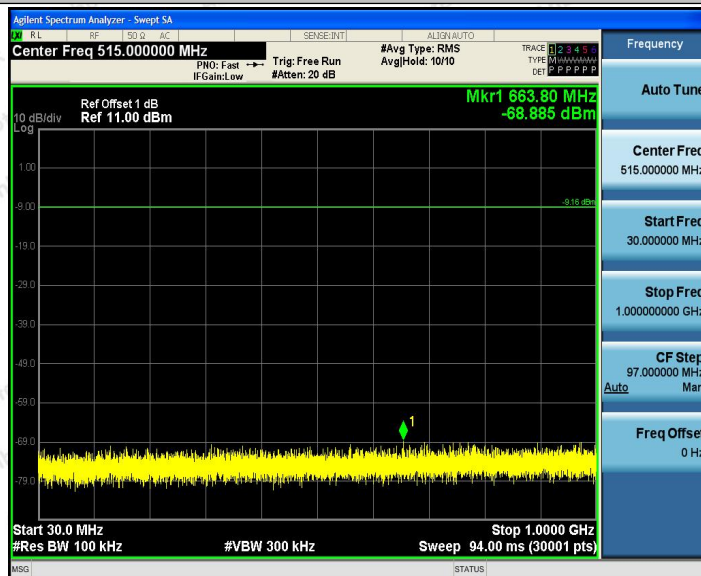

Shenzhen Anbotek Compliance Laboratory Limited

Address: 1/F., Building D, Sogood Science and Technology Park, Sanwei Community, Hangcheng Street, Bao'an District, Shenzhen, Guangdong, China.

Tel: (86) 755-26066440 Fax: (86) 755-26014772 Email: service@anbotek.com

Hotline
400-003-0500
www.anbotek.com