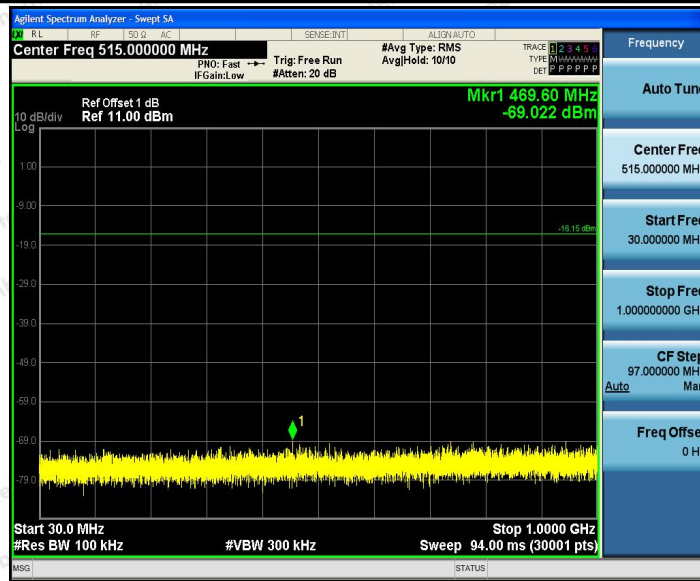

11N20_Ant1_2437_1000~26500