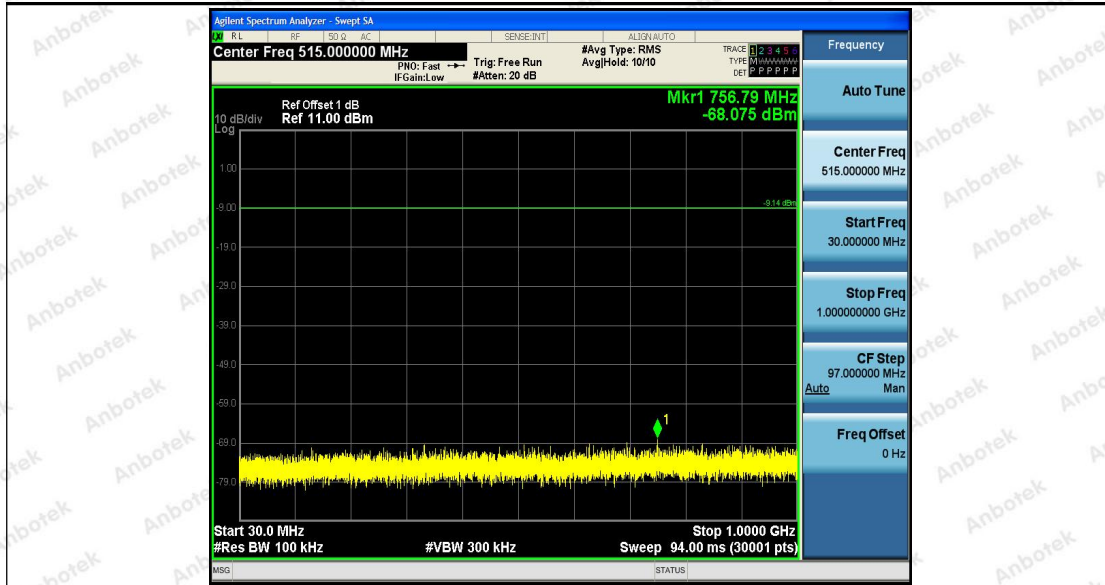

11B_Ant1_2462_1000~26500