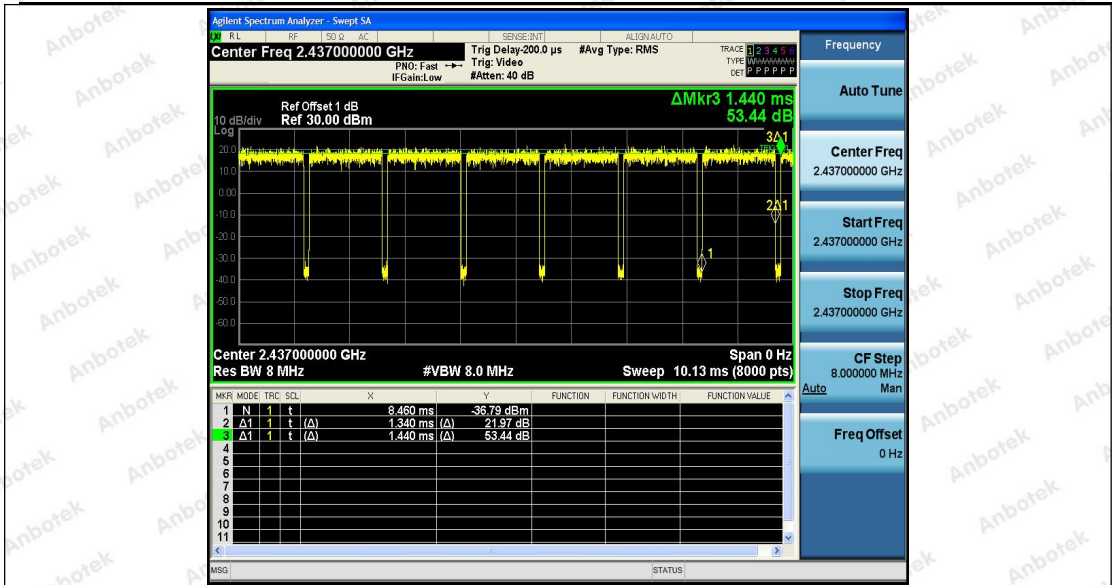

11N20_Ant1_2437