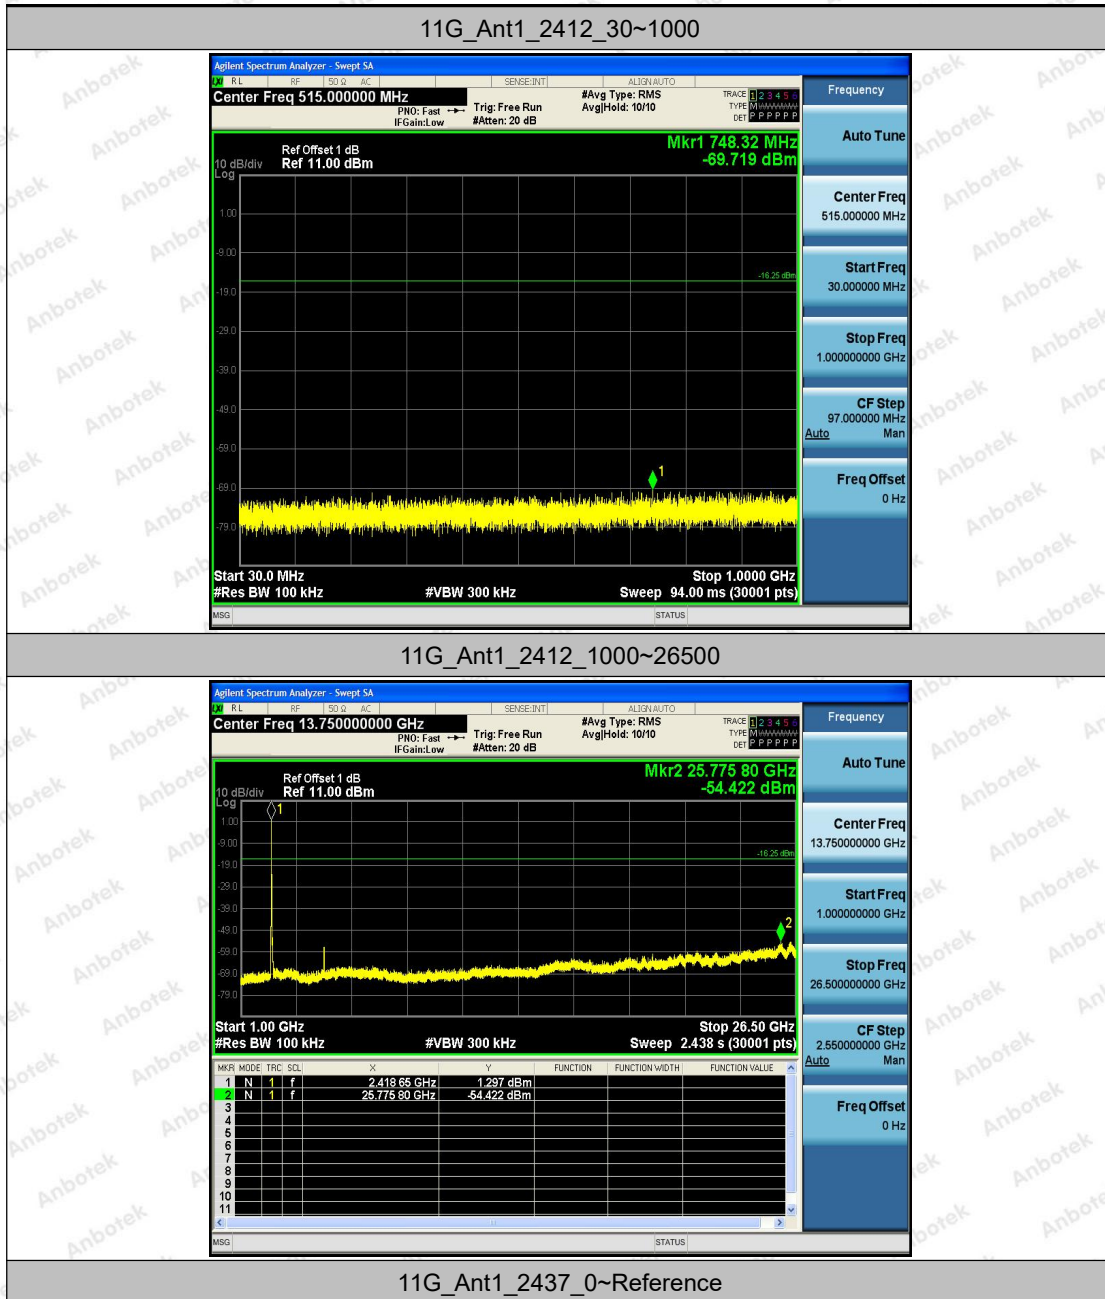

Shenzhen Anbotek Compliance Laboratory Limited

Address: 1/F., Building D, Sogood Science and Technology Park, Sanwei Community, Hangcheng Street, Bao'an District, Shenzhen, Guangdong, China.

Tel: (86) 755-26066440 Fax: (86) 755-26014772 Email: service@anbotek.com

Hotline
400-003-0500
www.anbotek.com