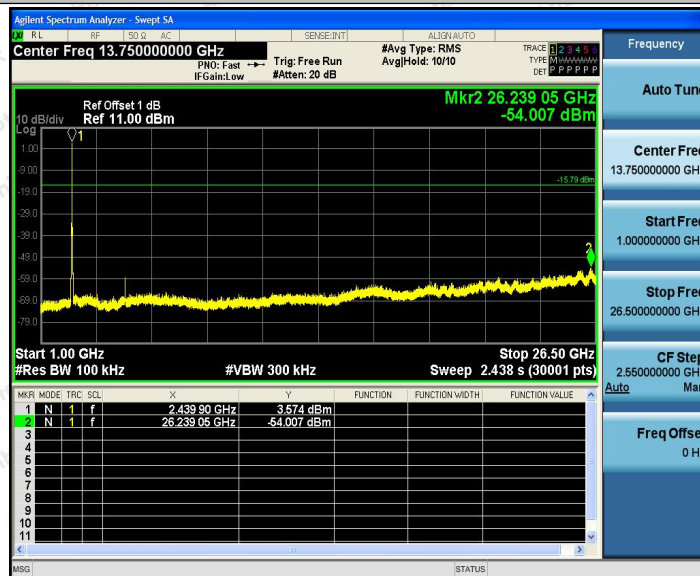

Shenzhen Anbotek Compliance Laboratory Limited

Address: 1/F., Building D, Sogood Science and Technology Park, Sanwei Community, Hangcheng Street, Bao'an District, Shenzhen, Guangdong, China.

Tel: (86) 755-26066440 Fax: (86) 755-26014772 Email: service@anbotek.com

Hotline
400-003-0500
www.anbotek.com