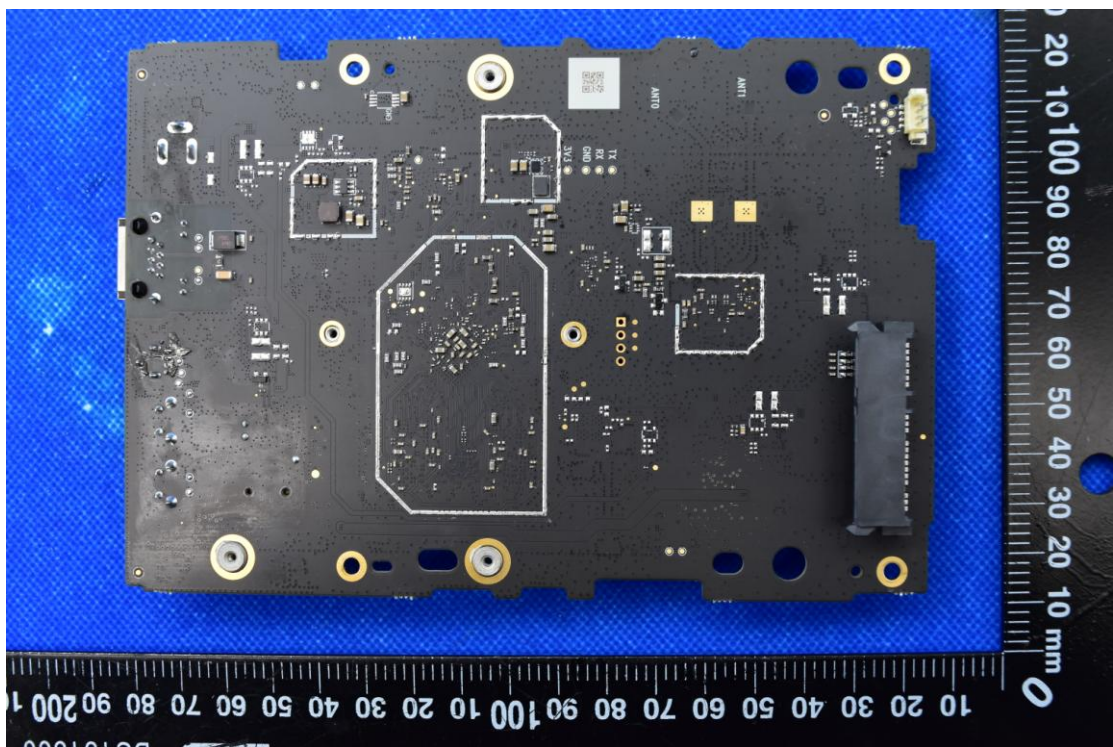

FCC ID: 2AOKB-T8S10, Model Name: T8S10

Internal Photos

1. EUT uncover view

2. Antenna view