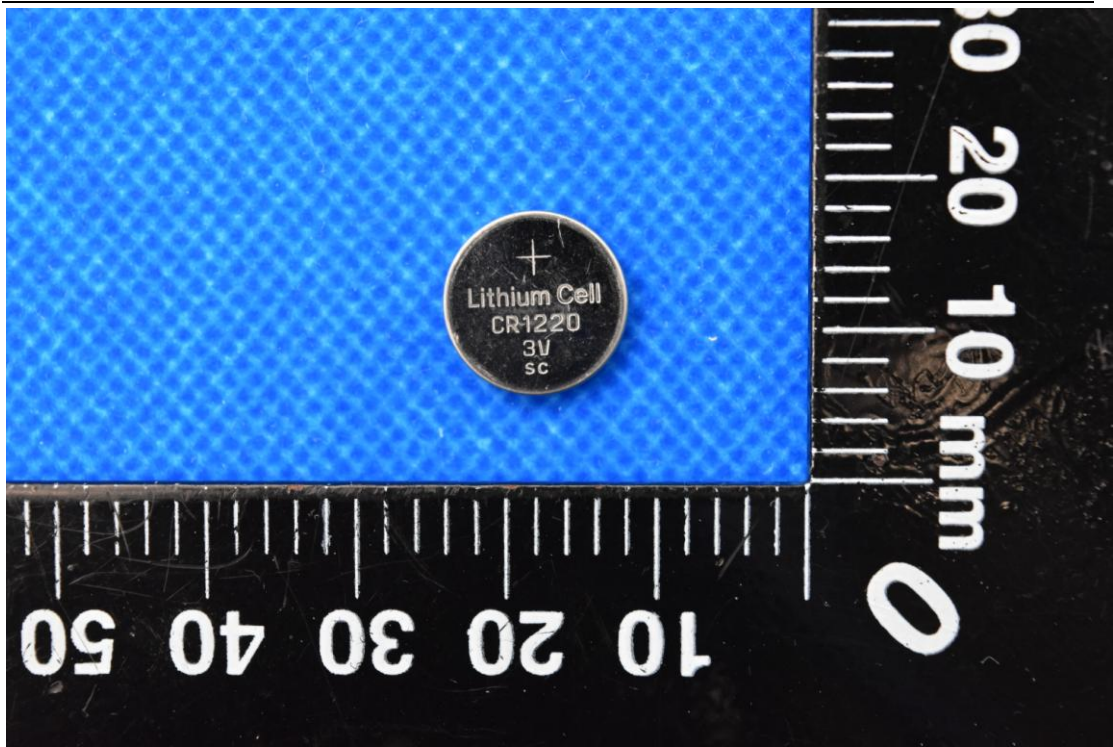

FCC ID: 2AOKB-T8S10, Model Name: T8S10

Internal Photos

1. EUT uncover view

2. Antenna view