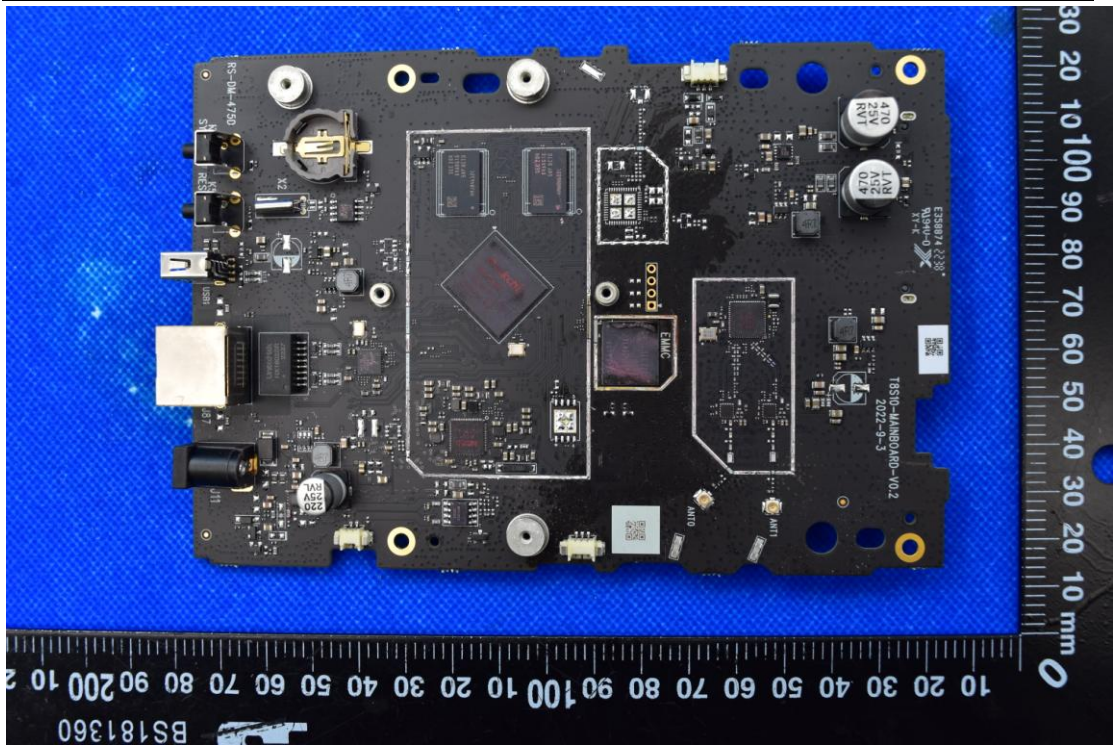

FCC ID: 2AOKB-T8S10, Model Name: T8S10

Internal Photos

1. EUT uncover view

2. Antenna view