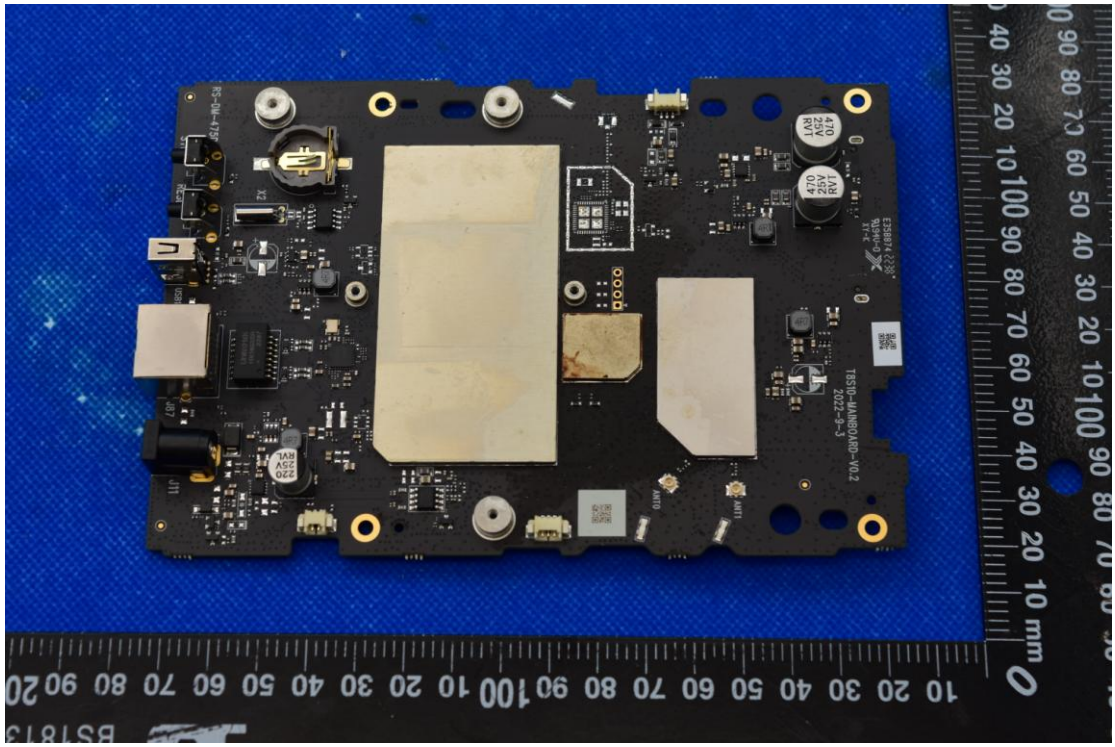

FCC ID: 2AOKB-T8S10, Model Name: T8S10

Internal Photos

1. EUT uncover view

2. Antenna view