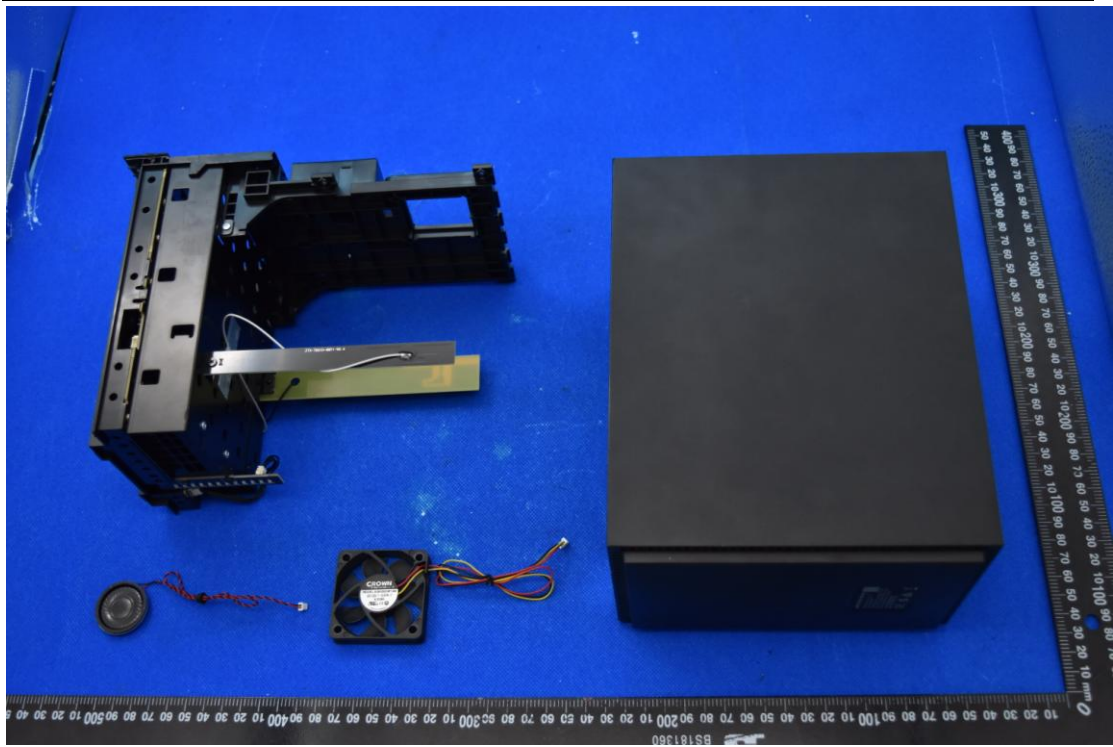

FCC ID: 2AOKB-T8S10, Model Name: T8S10

Internal Photos

1. EUT uncover view

2. Antenna view