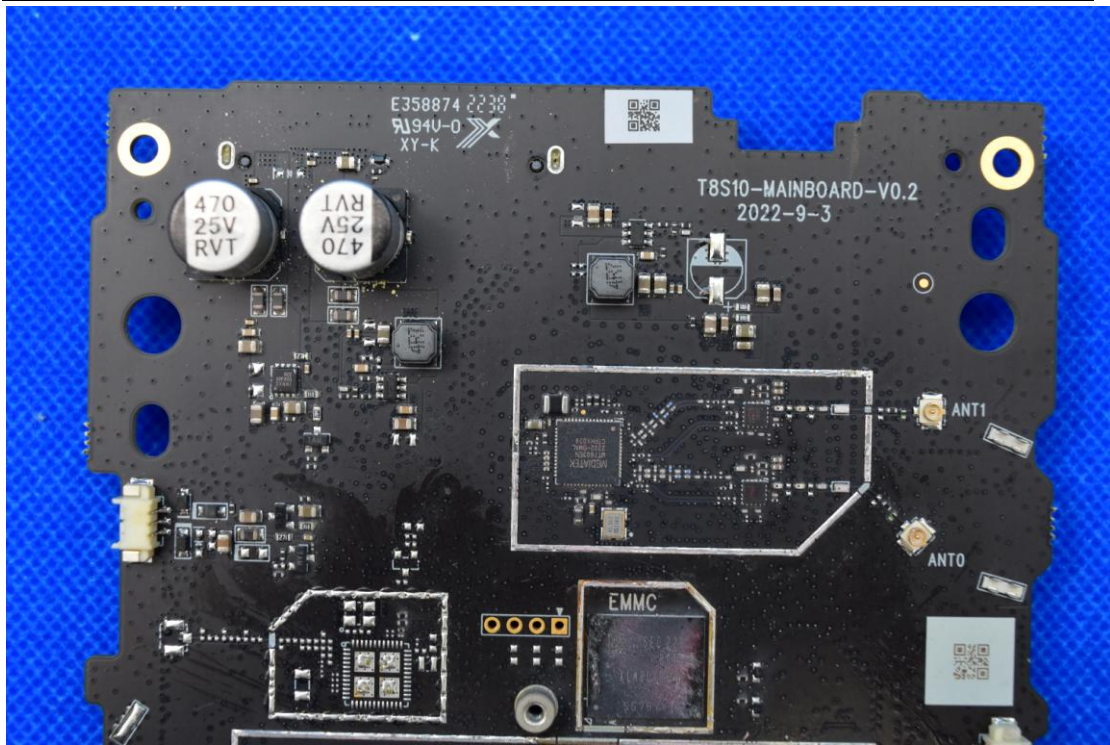

FCC ID: 2AOKB-T8S10, Model Name: T8S10

Internal Photos

1. EUT uncover view

2. Antenna view