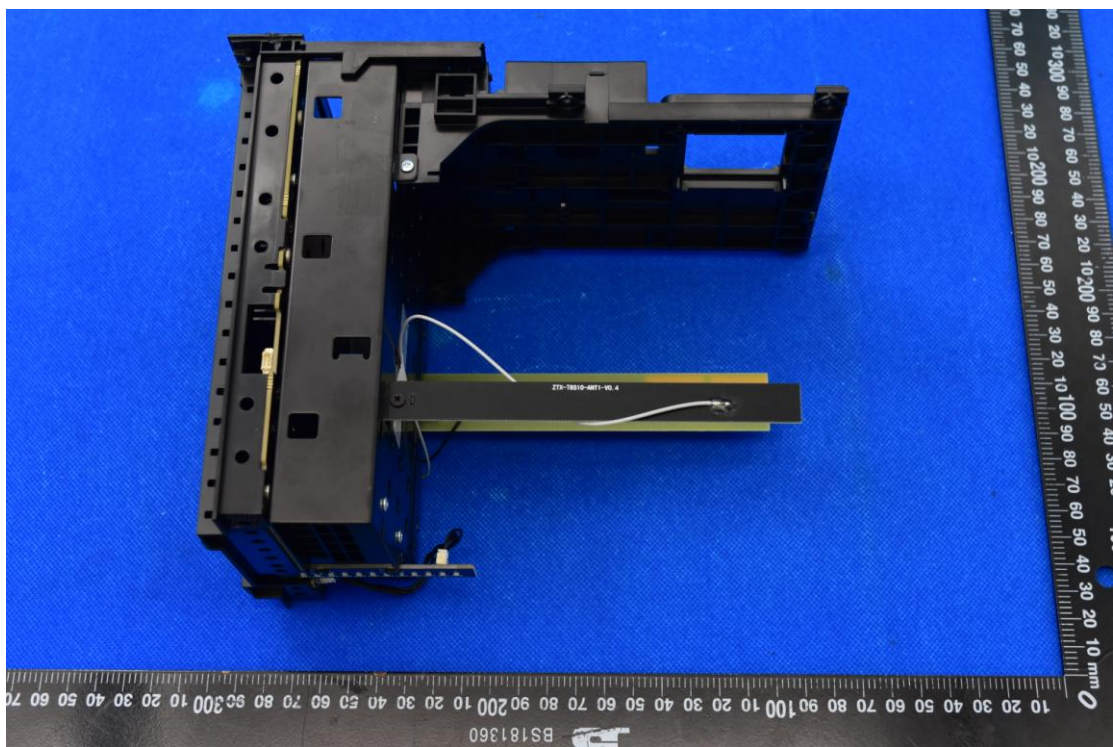

FCC ID: 2AOKB-T8S10, Model Name: T8S10

Internal Photos

1. EUT uncover view

2. Antenna view