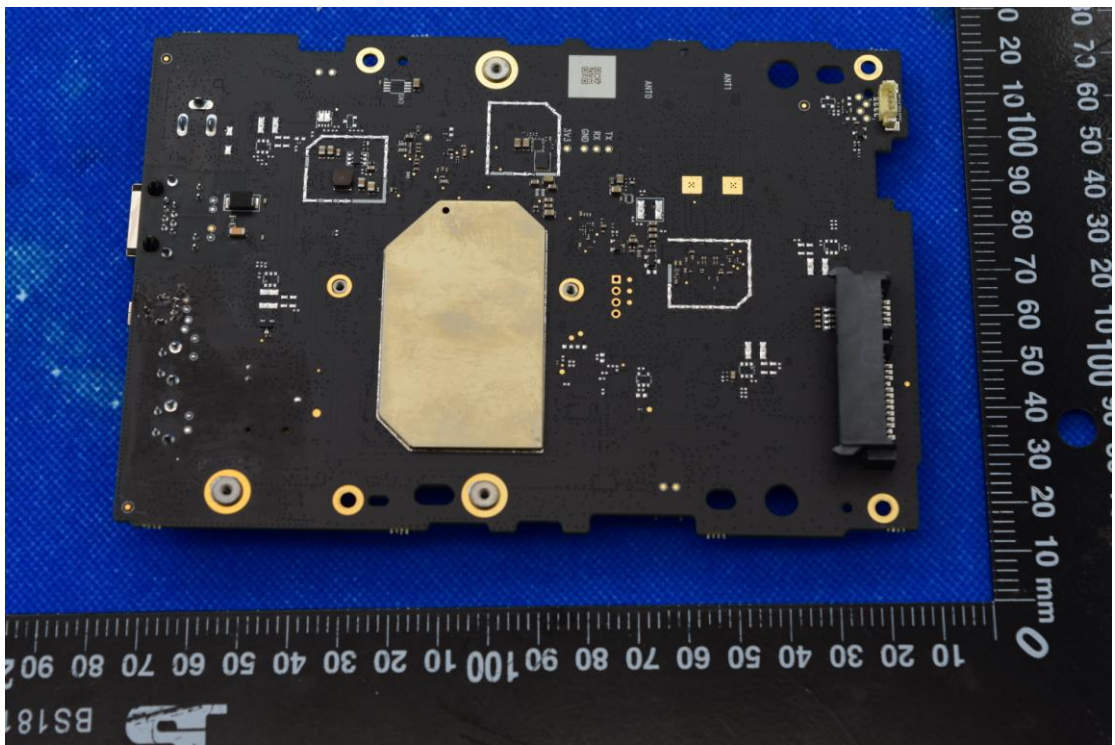

FCC ID: 2AOKB-T8S10, Model Name: T8S10

Internal Photos

1. EUT uncover view

2. Antenna view