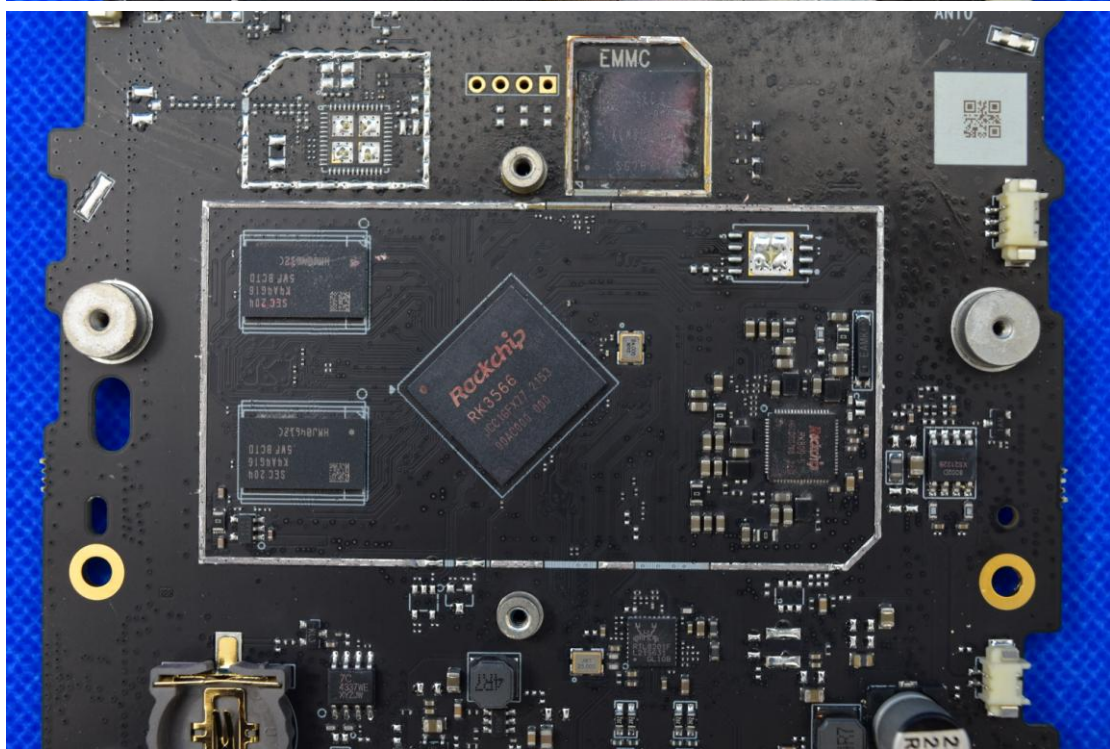

FCC ID: 2AOKB-T8S10, Model Name: T8S10

Internal Photos

1. EUT uncover view

2. Antenna view