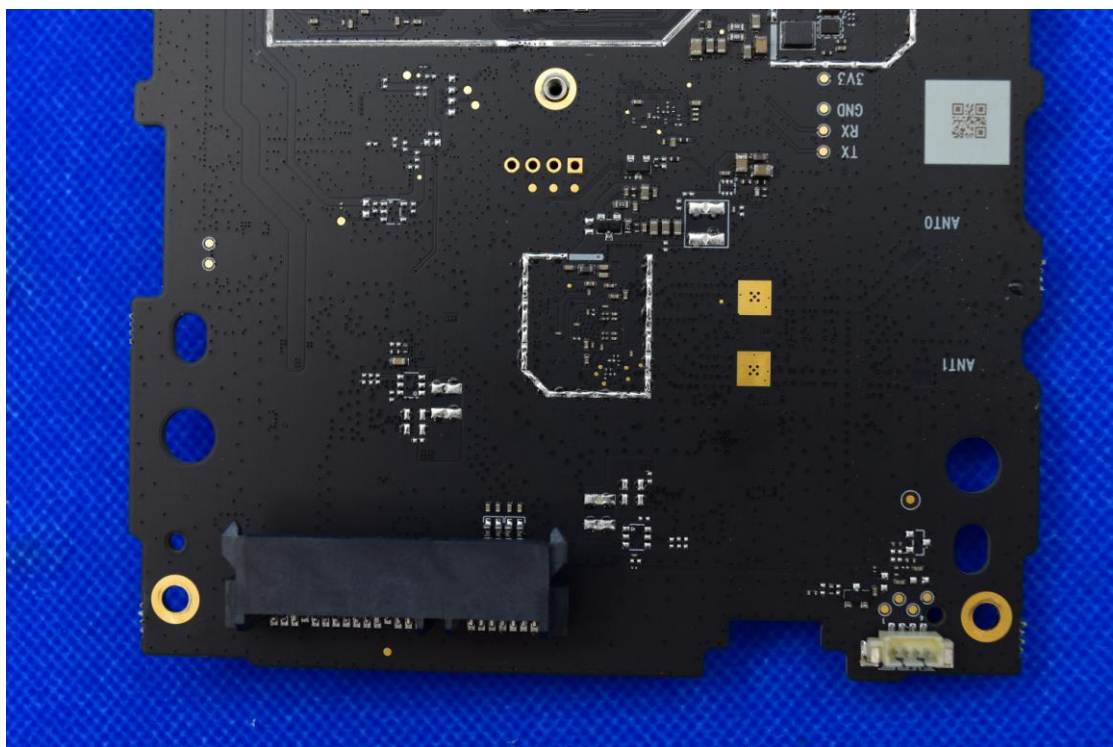

FCC ID: 2AOKB-T8S10, Model Name: T8S10

Internal Photos

1. EUT uncover view

2. Antenna view