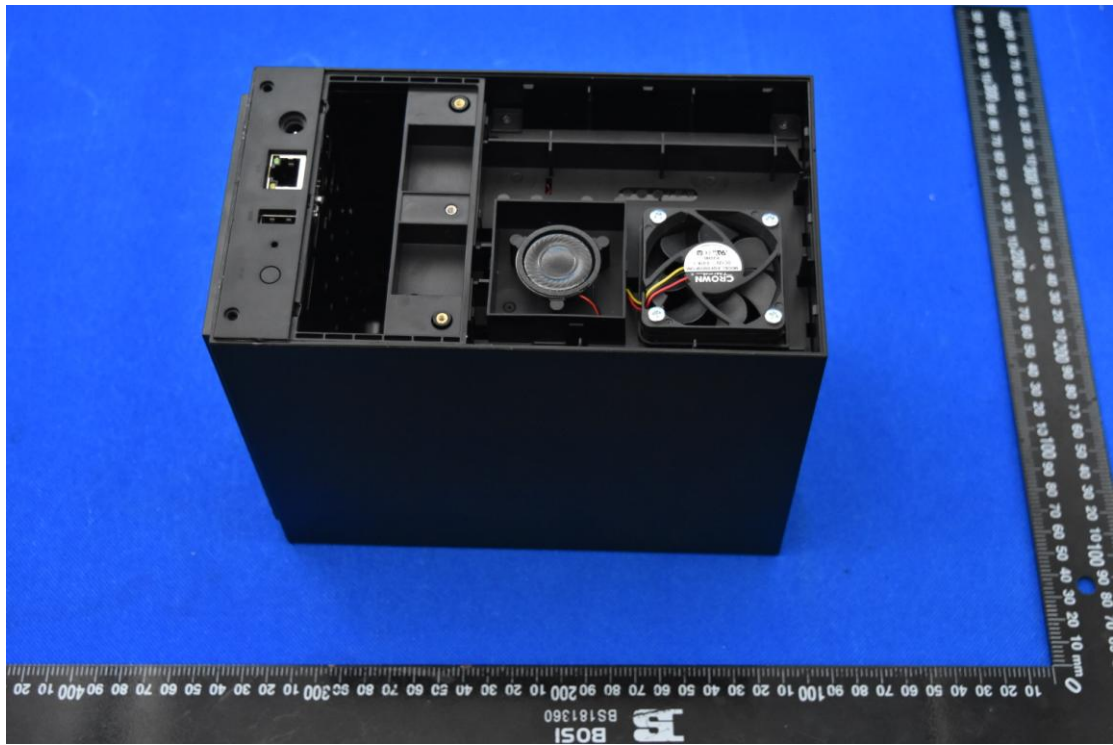

FCC ID: 2AOKB-T8S10, Model Name: T8S10

Internal Photos

1. EUT uncover view

2. Antenna view