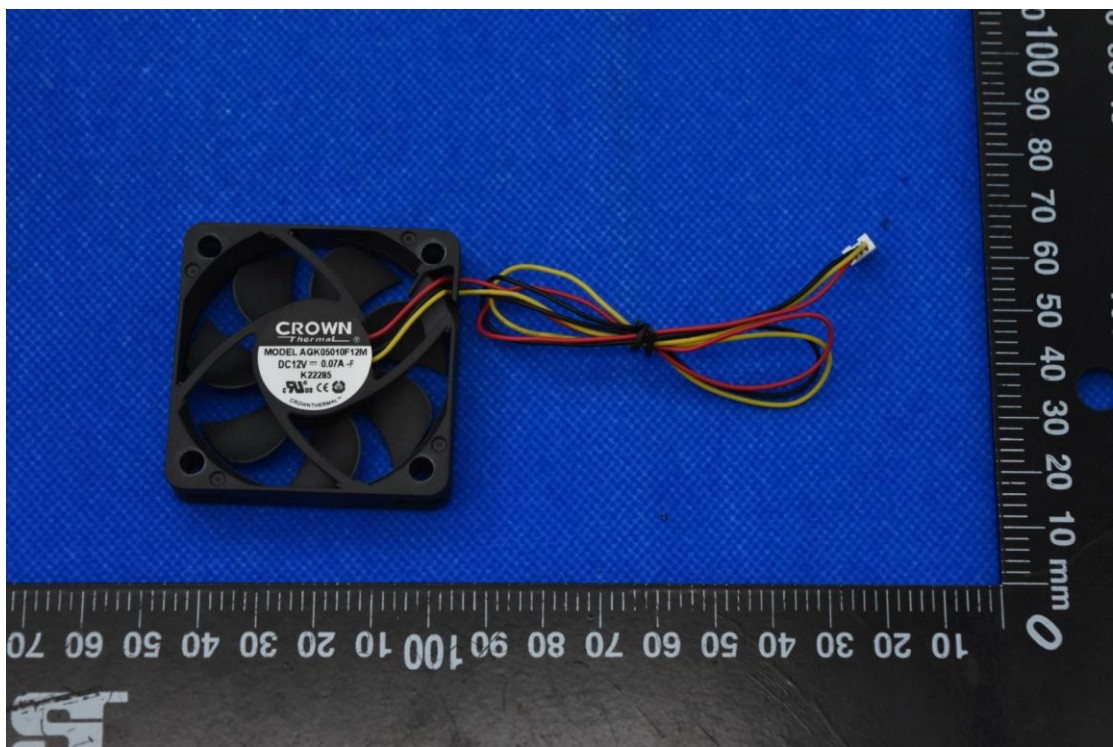

FCC ID: 2AOKB-T8S10, Model Name: T8S10

Internal Photos

1. EUT uncover view

2. Antenna view