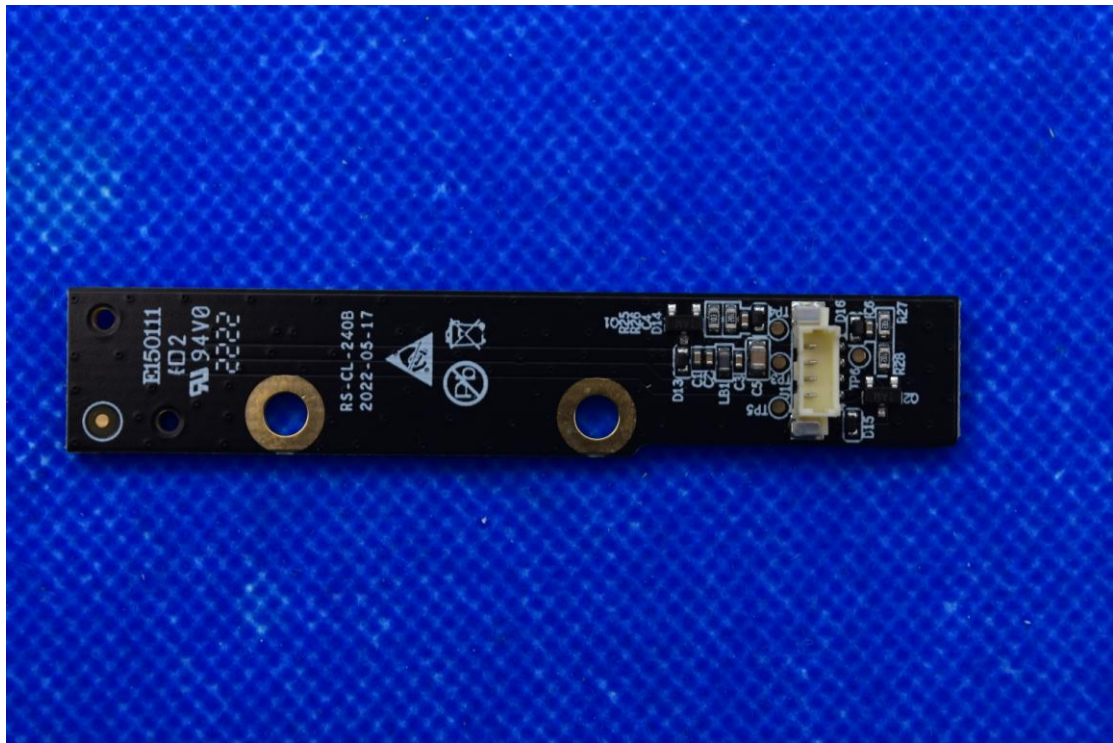

FCC ID: 2AOKB-T8S10, Model Name: T8S10

Internal Photos

1. EUT uncover view

2. Antenna view