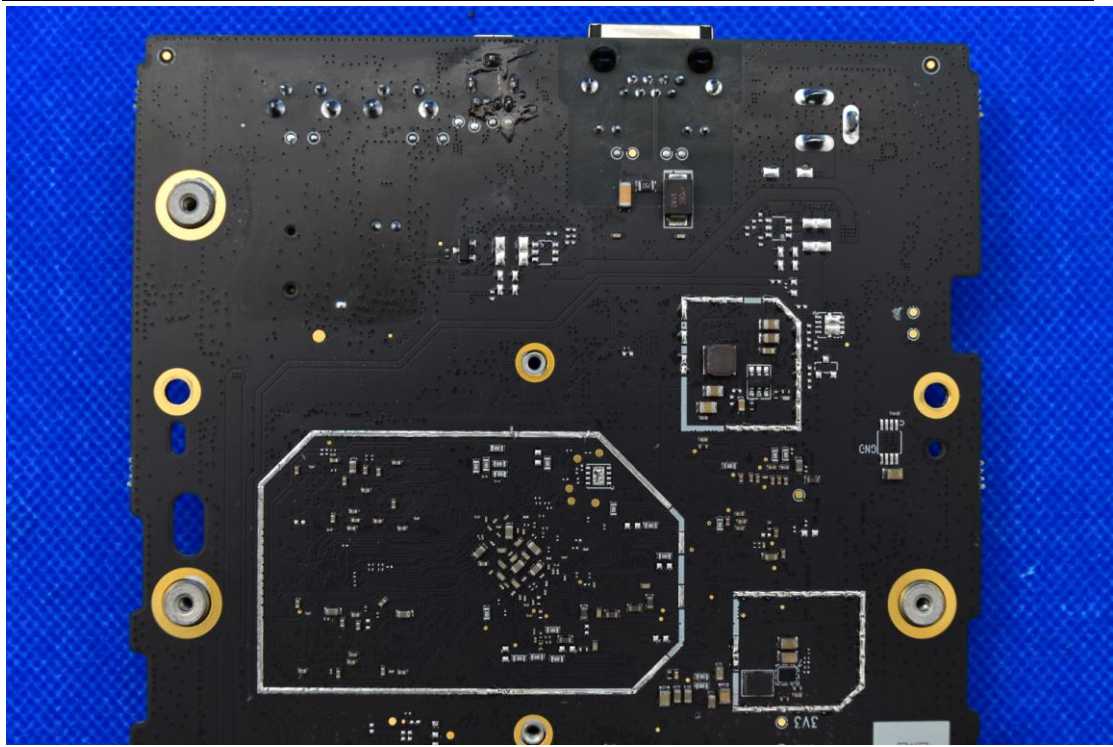

FCC ID: 2AOKB-T8S10, Model Name: T8S10

Internal Photos

1. EUT uncover view

2. Antenna view