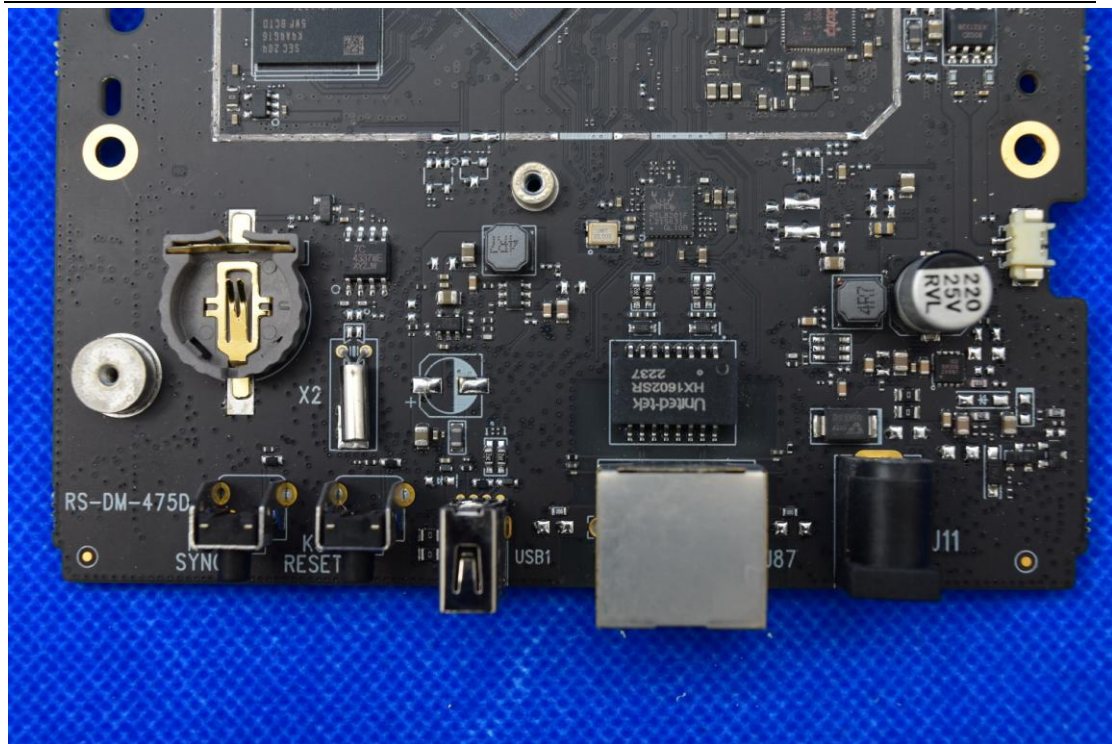

FCC ID: 2AOKB-T8S10, Model Name: T8S10

Internal Photos

1. EUT uncover view

2. Antenna view