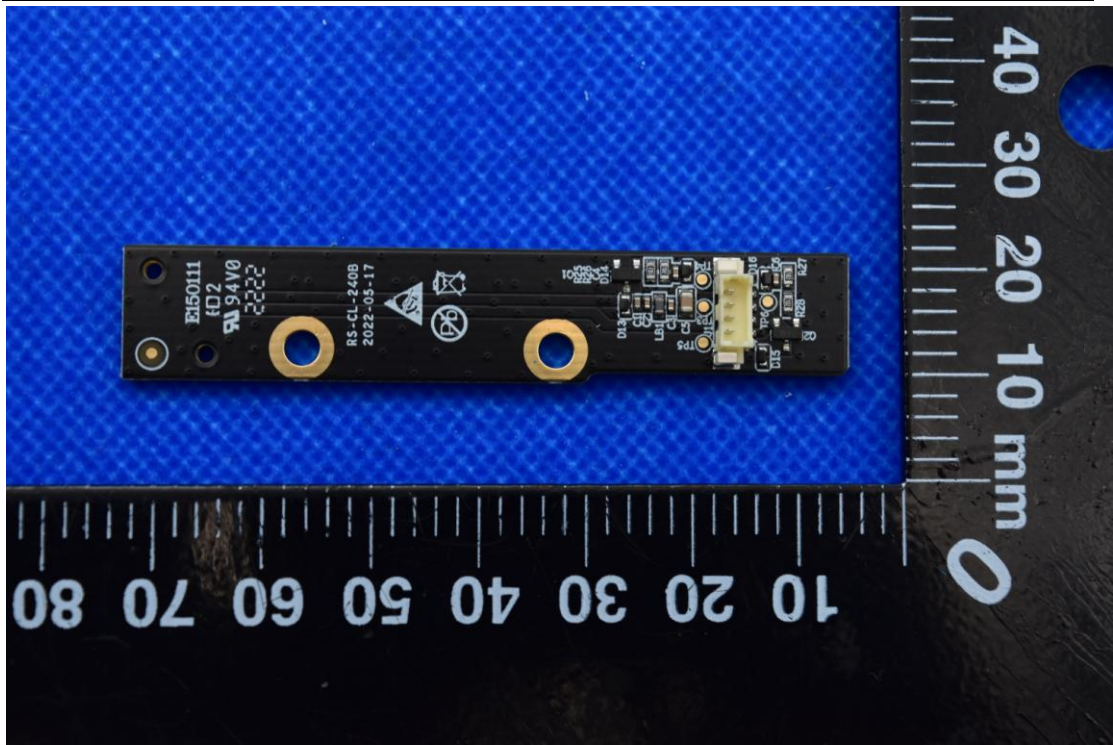

FCC ID: 2AOKB-T8S10, Model Name: T8S10

Internal Photos

1. EUT uncover view

2. Antenna view