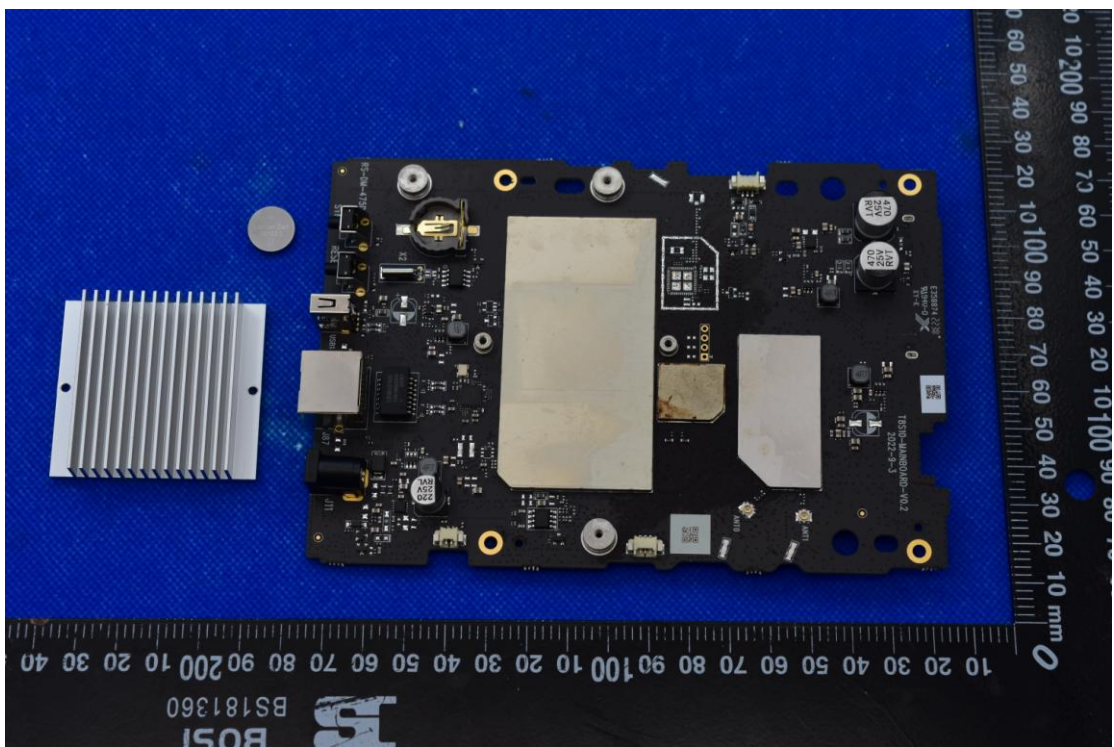

FCC ID: 2AOKB-T8S10, Model Name: T8S10

Internal Photos

1. EUT uncover view

2. Antenna view