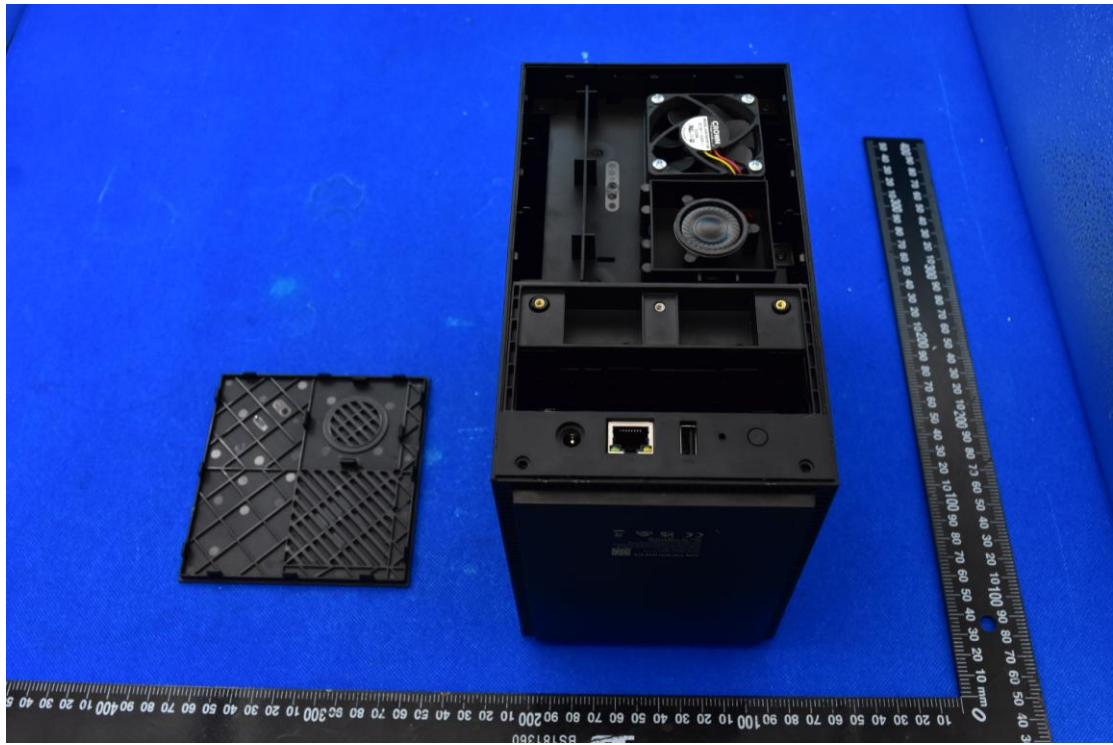

FCC ID: 2AOKB-T8S10, Model Name: T8S10

Internal Photos

1. EUT uncover view

2. Antenna view