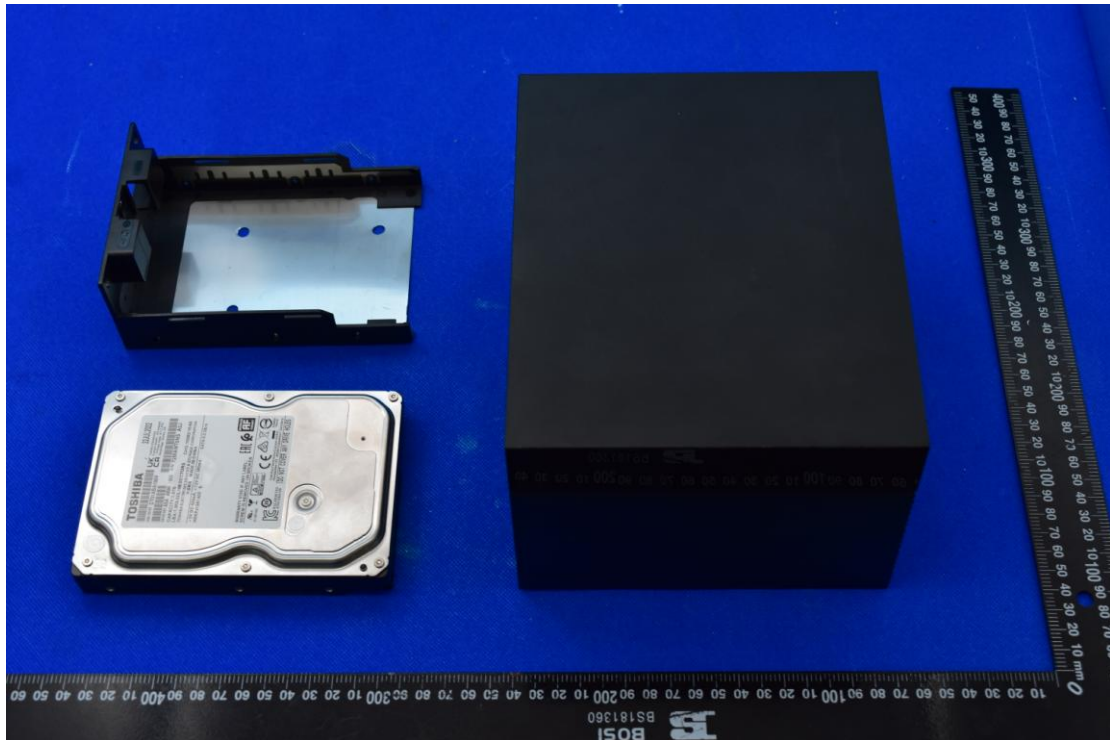

FCC ID: 2AOKB-T8S10, Model Name: T8S10

Internal Photos

1. EUT uncover view

2. Antenna view