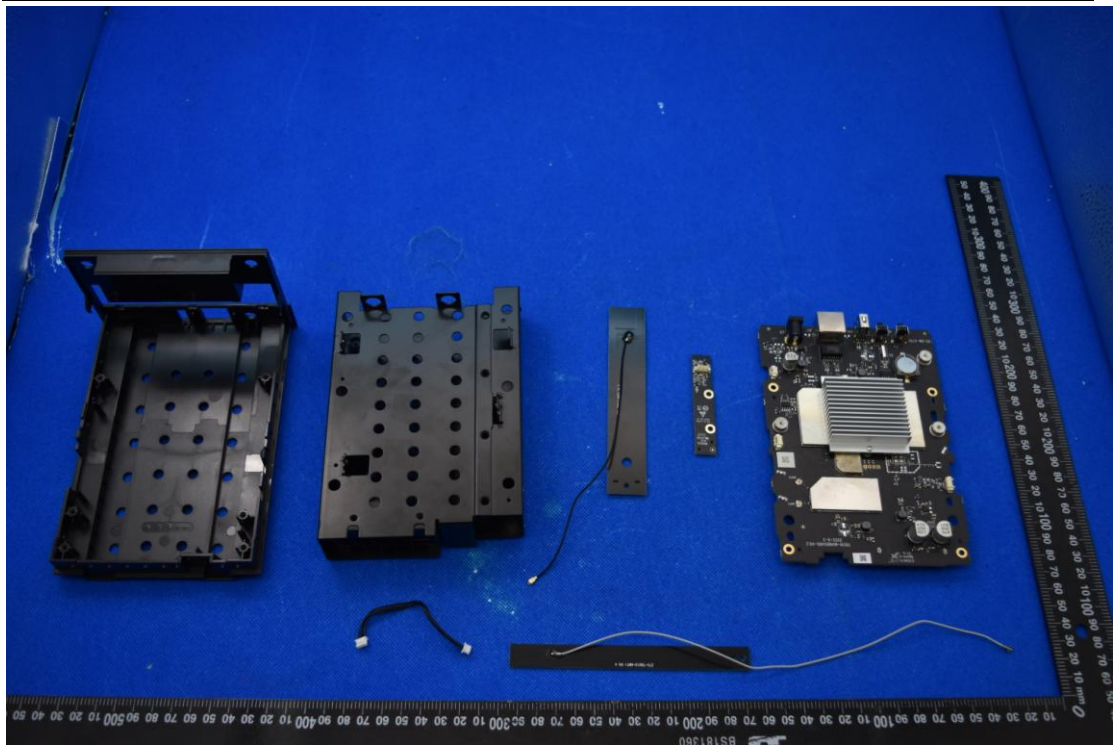

FCC ID: 2AOKB-T8S10, Model Name: T8S10

Internal Photos

1. EUT uncover view

2. Antenna view