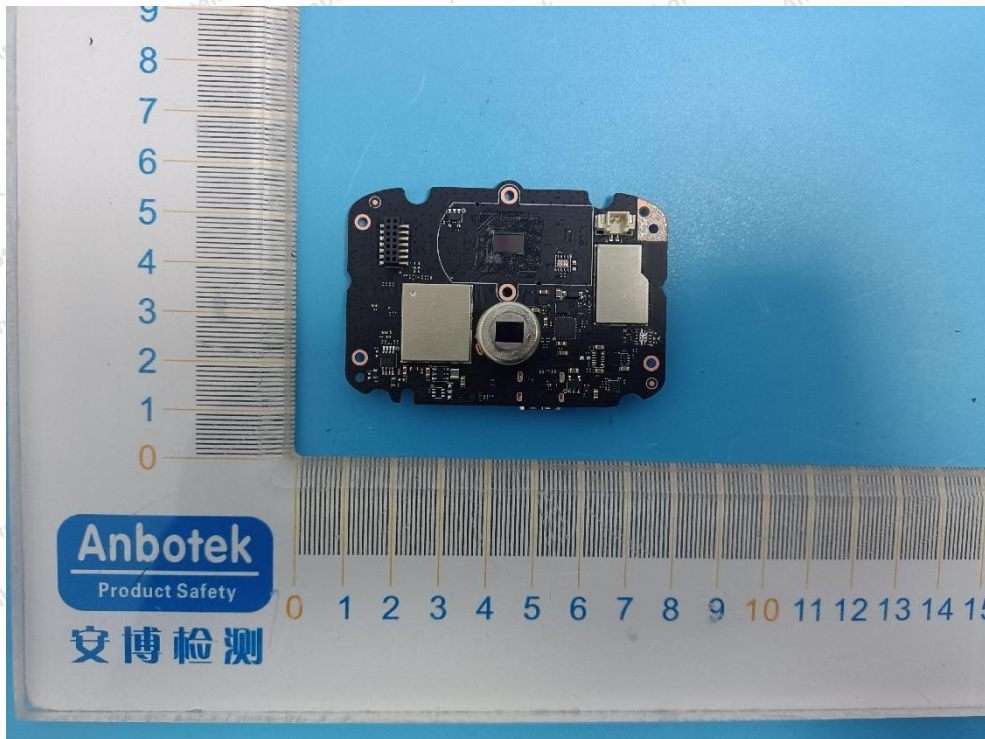

Internal Photograph

WiFi ANT

Anbotek

Product Safety

Shenzhen Anbotek Compliance Laboratory Limited

Address: 1/F., Building D, Sogood Science and Technology Park, Sanwei Community, Hangcheng Street, Bao'an District, Shenzhen, Guangdong, China.
Tel: (86) 0755-26066440 Fax: (86) 0755-26014772 Email: service@anbotek.com