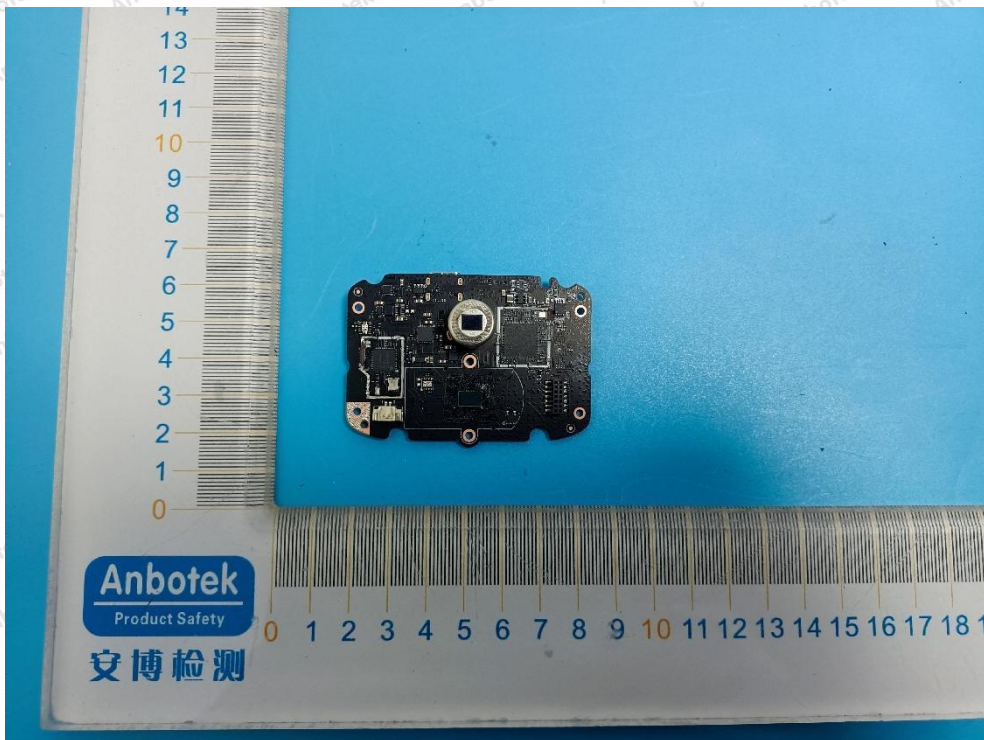

Anbotek

Product Safety

Shenzhen Anbotek Compliance Laboratory Limited

Address: 1/F., Building D, Sogood Science and Technology Park, Sanwei Community, Hangcheng Street, Bao'an District, Shenzhen, Guangdong, China.
Tel: (86) 0755-26066440 Fax: (86) 0755-26014772 Email: service@anbotek.com

Code: AB-RF-05-b

Hotline

400-003-0500

www.anbotek.com.cn

安博检测