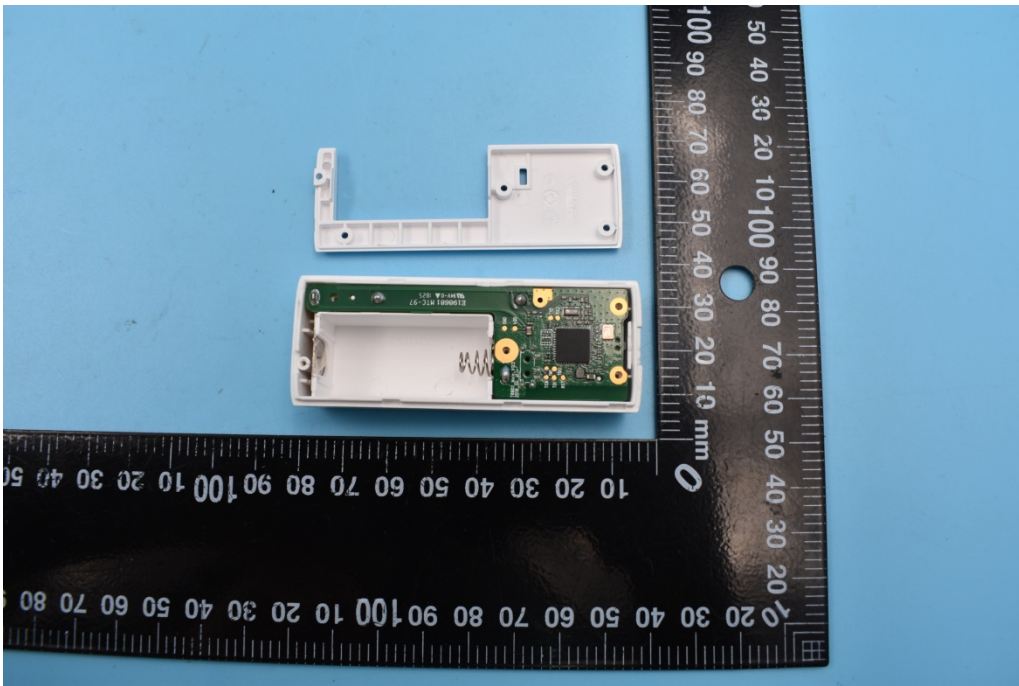

FCC ID: 2AOKB-T8900

Internal Photos

1. EUT uncover view

2. Mainboard front view

3. Mainboard rear view

4. 920-920.8MHz antenna view