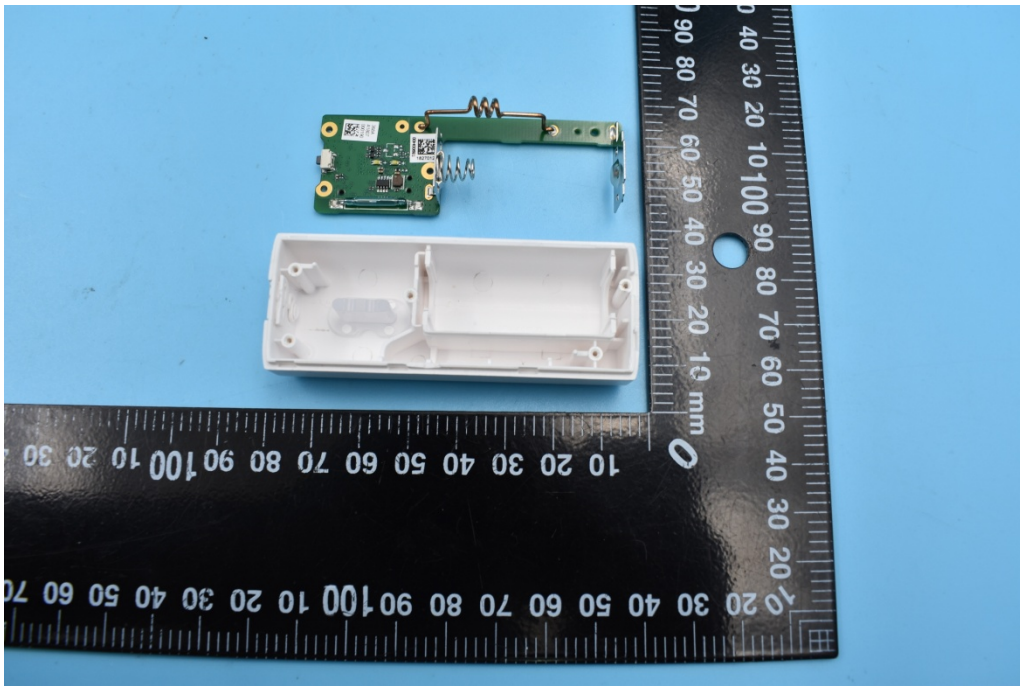

FCC ID: 2AOKB-T8900

Internal Photos

1. EUT uncover view

2. Mainboard front view

3. Mainboard rear view

4. 920-920.8MHz antenna view