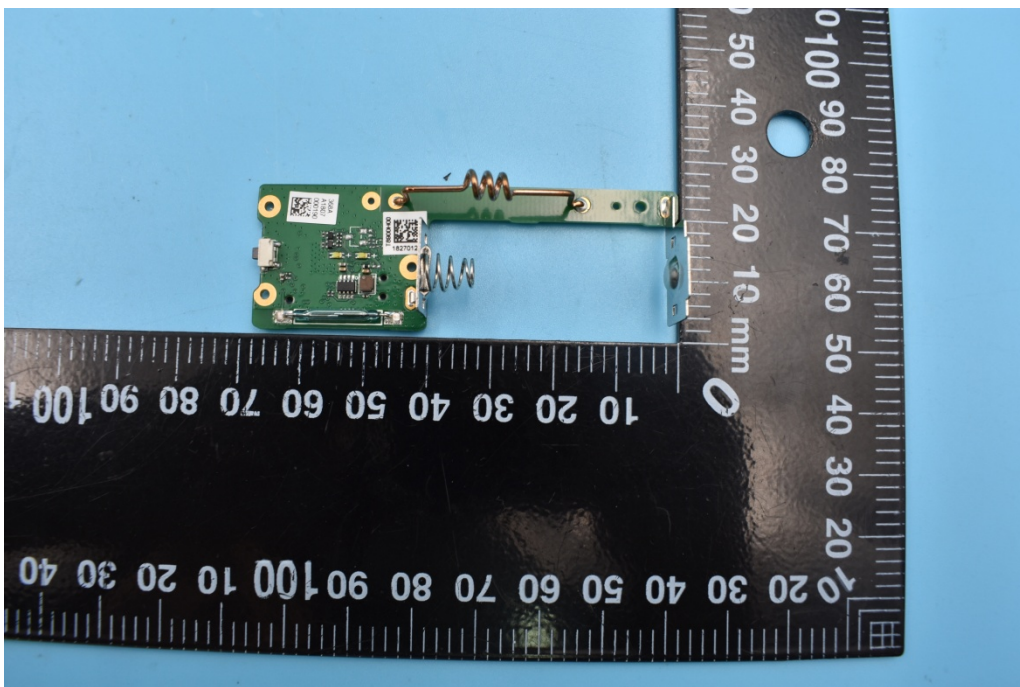

FCC ID: 2AOKB-T8900

Internal Photos

1. EUT uncover view

2. Mainboard front view

3. Mainboard rear view

4. 920-920.8MHz antenna view