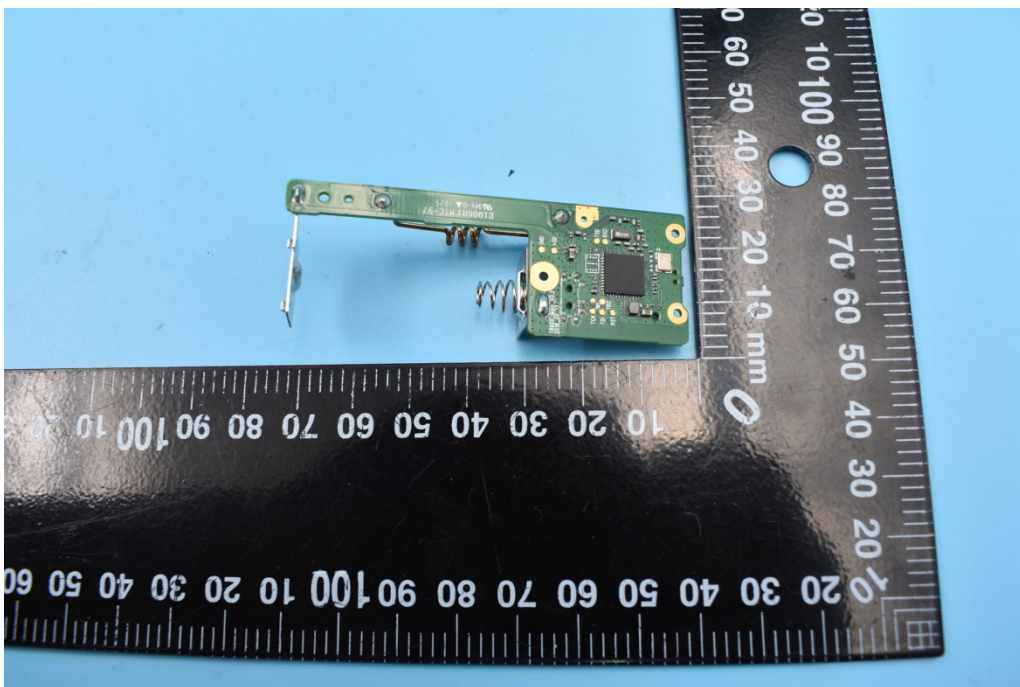

FCC ID: 2AOKB-T8900

Internal Photos

1. EUT uncover view

2. Mainboard front view

3. Mainboard rear view

4. 920-920.8MHz antenna view