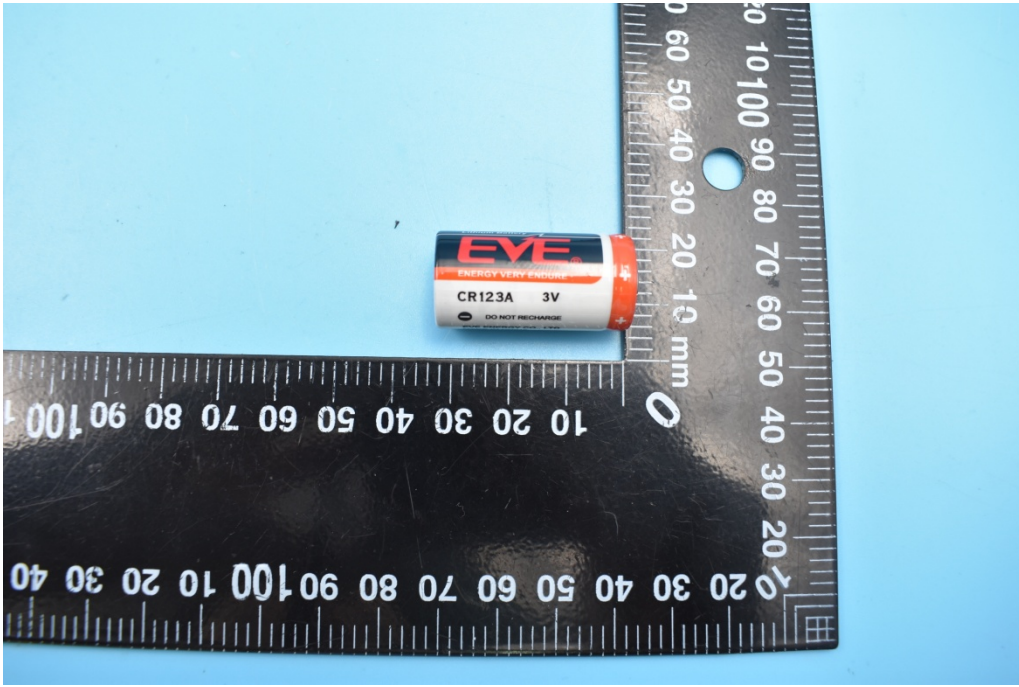

FCC ID: 2AOKB-T8900

Internal Photos

1. EUT uncover view

2. Mainboard front view

3. Mainboard rear view

4. 920-920.8MHz antenna view