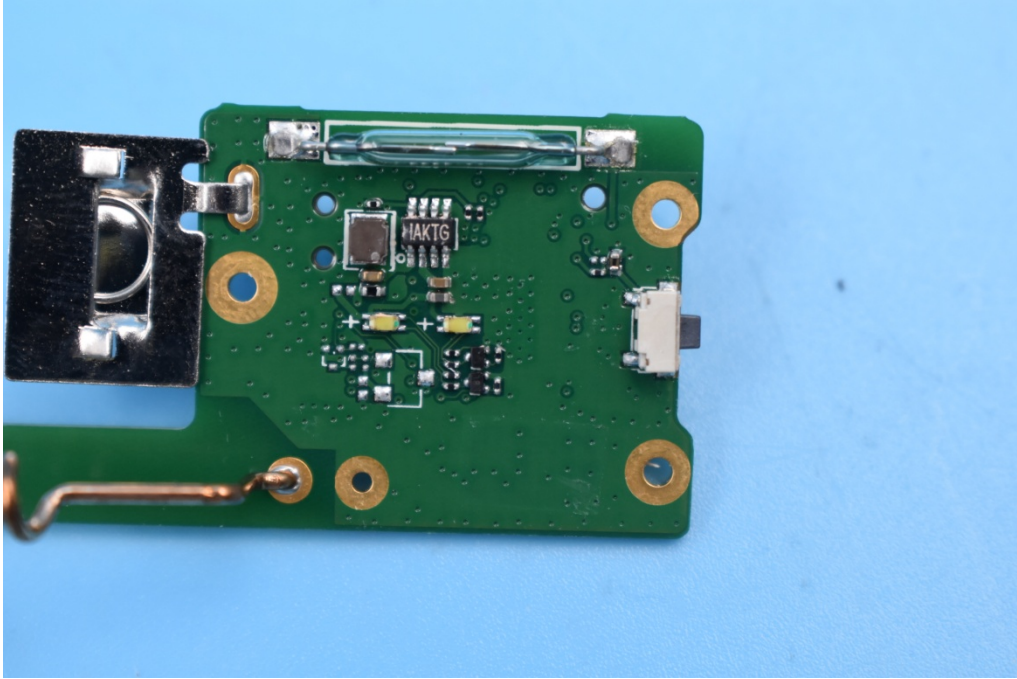

FCC ID: 2AOKB-T8900

Internal Photos

1. EUT uncover view

2. Mainboard front view

3. Mainboard rear view

4. 920-920.8MHz antenna view