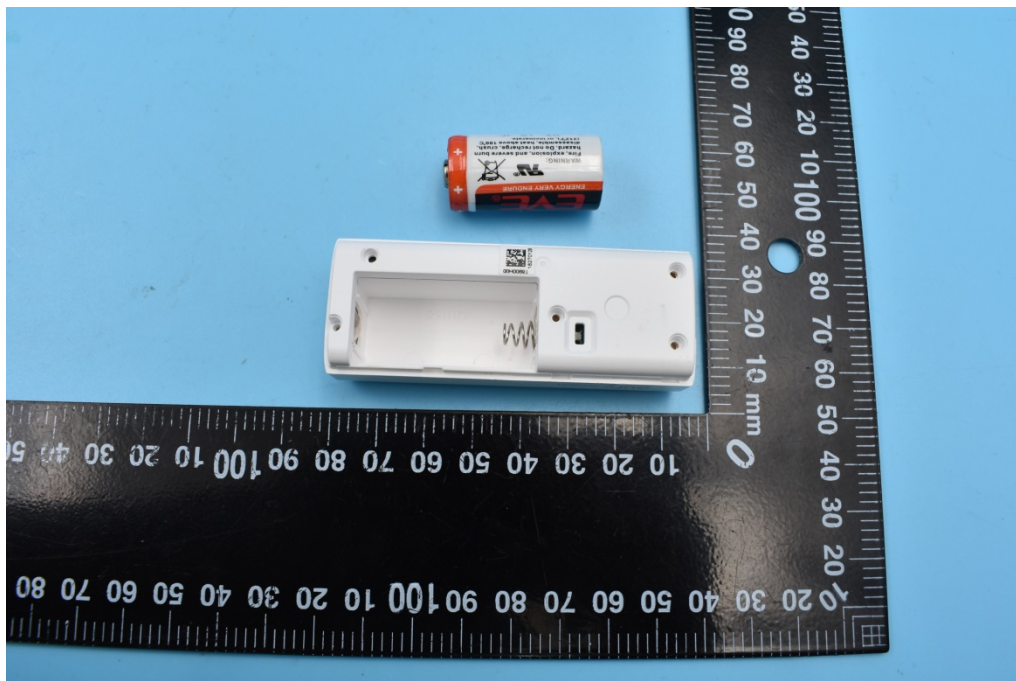

FCC ID: 2AOKB-T8900

Internal Photos

1. EUT uncover view

2. Mainboard front view

3. Mainboard rear view

4. 920-920.8MHz antenna view