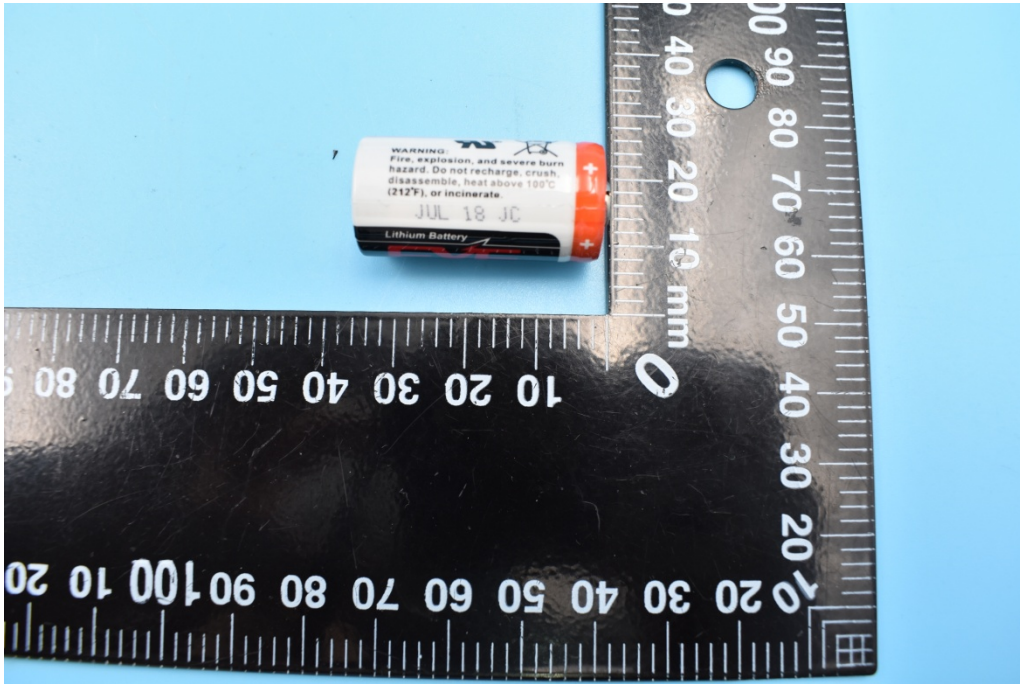

FCC ID: 2AOKB-T8900

Internal Photos

1. EUT uncover view

2. Mainboard front view

3. Mainboard rear view

4. 920-920.8MHz antenna view