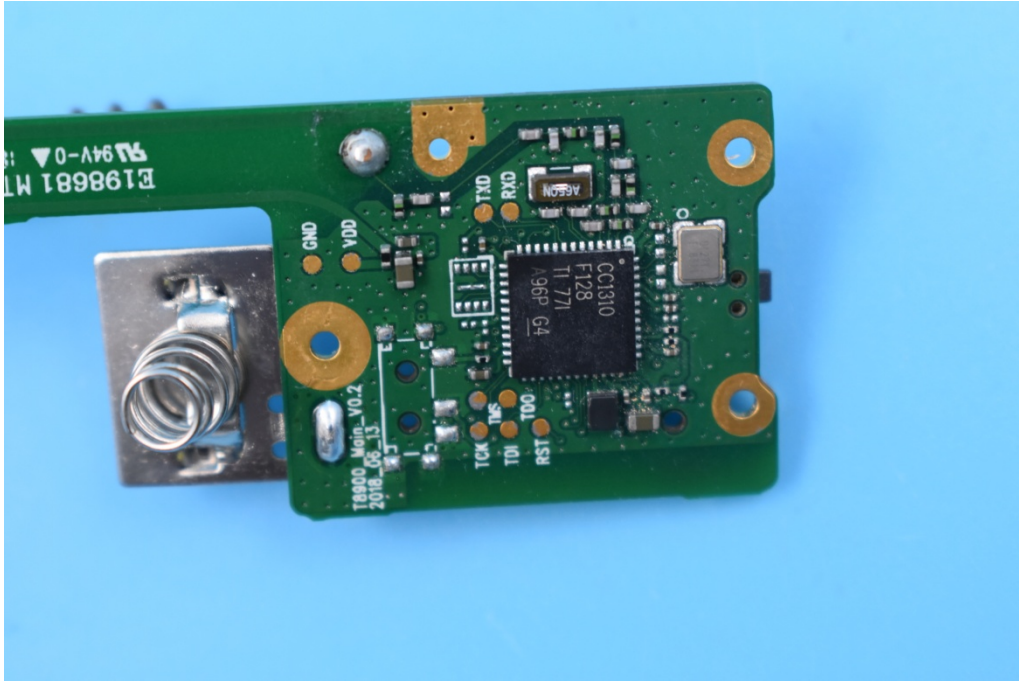

FCC ID: 2AOKB-T8900

Internal Photos

1. EUT uncover view

2. Mainboard front view

3. Mainboard rear view

4. 920-920.8MHz antenna view