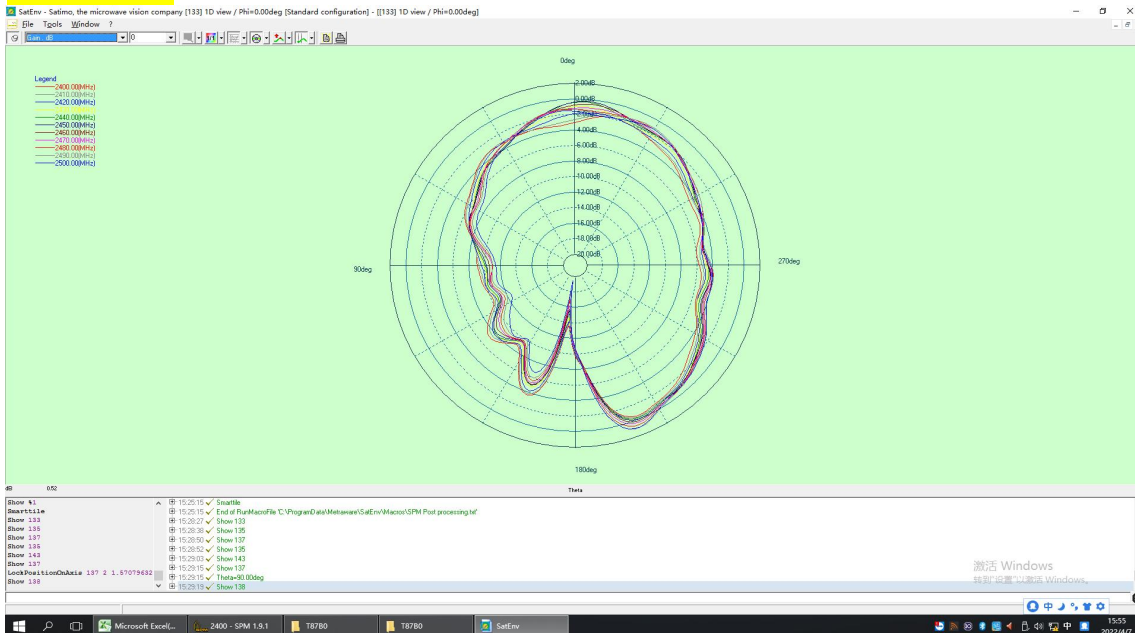

爱特恩科技（深圳）有限公司
(AT&C Technologies(shenzhen)Co.,Ltd)

Test Report

Model Information:			
Model Name	T87B0V		
Engineer	杨国昌		
BAND	2400-2500		
Date	2023/8/25		

Matching circuit:

Antenna matching

Pictures of the whole machine and antenna:

Whole machine pictures

Antenna installation pictures

Antenna network points pictures

无源测试数据:

试产机器, 天线未动			
Frequency/MHz	Efficiency/%	Efficiency/ dB	Gain. dBi
2400	40%	-3.99	0.32
2410	40%	-3.98	0.25
2420	41%	-3.84	0.54
2430	42%	-3.80	0.58
2440	42%	-3.80	0.39
2450	43%	-3.66	0.80
2460	44%	-3.59	1.00
2470	44%	-3.53	1.05
2480	45%	-3.46	1.04
2490	45%	-3.43	0.91
2500	44%	-3.56	0.72

Antenna passive pattern:

Gain Phi. dB-0

Gain Phi. dB-90

Gain Theta. dB-0

REV	REV	DATE	DESCRIPTION OF CHANGE	ISSUE	DESIGN	APPROVED
1						

16.86 ± 0.15

8.32 ± 0.1

T87B0

白色字符

阴影背胶区域

胶纸切断线位置

AT&C

AT&C Co., LTD. (Shenzhen)

PART NAME: T87B0-FPC-黑色

WIP1 Ant

DATE: 2022.07.04