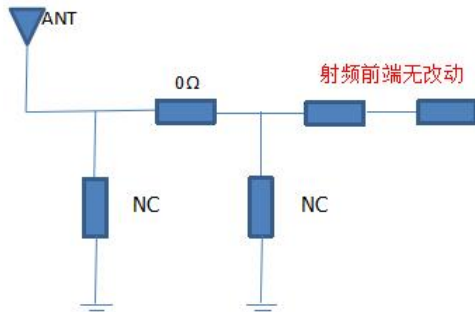

爱特恩科技（深圳）有限公司
(AT&C Technologies(shenzhen)Co.,Ltd)

Test Report

Model Information:			
Model Name	T87B0V		
Engineer	杨国昌		
BAND	2400-2500		
Date	2023/8/25		

Matching circuit:

Antenna matching

Pictures of the whole machine and antenna:

Whole machine pictures

Antenna installation pictures

Antenna network points pictures

无源测试数据:

试产机器, 天线未动			
Frequency/MHz	Efficiency/%	Efficiency/ dB	Gain. dBi
2400	40%	-3.99	0.32
2410	40%	-3.98	0.25
2420	41%	-3.84	0.54
2430	42%	-3.80	0.58
2440	42%	-3.80	0.39
2450	43%	-3.66	0.80
2460	44%	-3.59	1.00
2470	44%	-3.53	1.05
2480	45%	-3.46	1.04
2490	45%	-3.43	0.91
2500	44%	-3.56	0.72