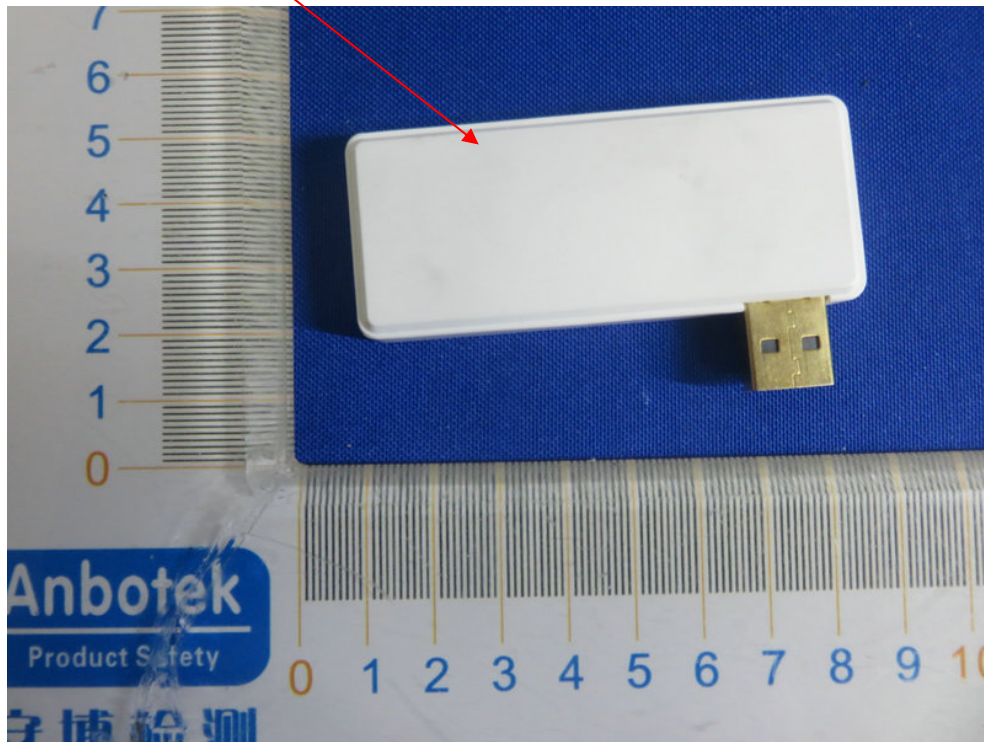

Label Location On EUT

Label

Doorbell Chime USB  
Dongle for HomeBase2

Model: T8741

Input: 5V=1A (from USB)

Anker Innovations Limited

Room 1318-19, Hollywood Plaza,

610 Nathan Road, Mongkok,

Kowloon, HongKong

Made in China

FCC ID: 2AOKB-T8741

IC: 23451-T8741

SN: XXXXXXXXXXXXXXXXX