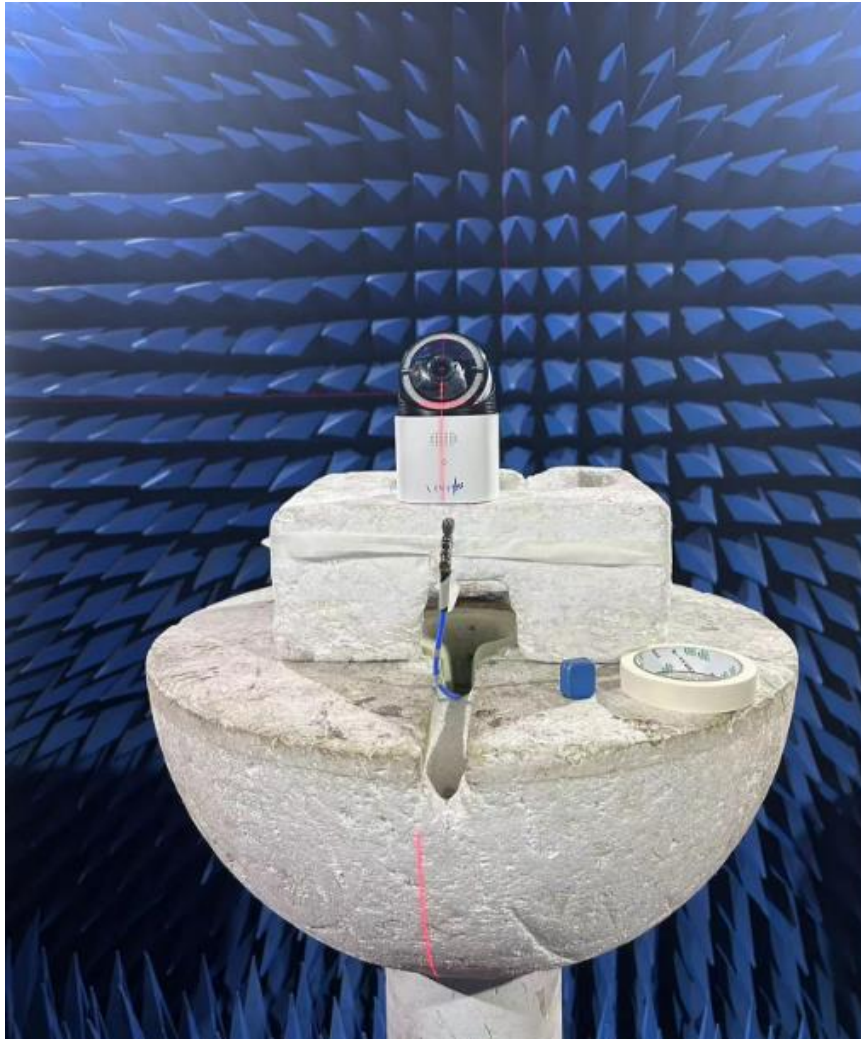

图一：暗室摆放

Figure 1: DUT placement in Chamber

图二：WIFI 天线周边环境处理

Figure 2:wifi Treatment of surrounding environment of antenna

图三：WIFI 天线图片及天线类型
Figure 3:wifi Antenna Pictures and types

图四：主天线图片及天线类型

Figure 4: Main antenna picture antenna type