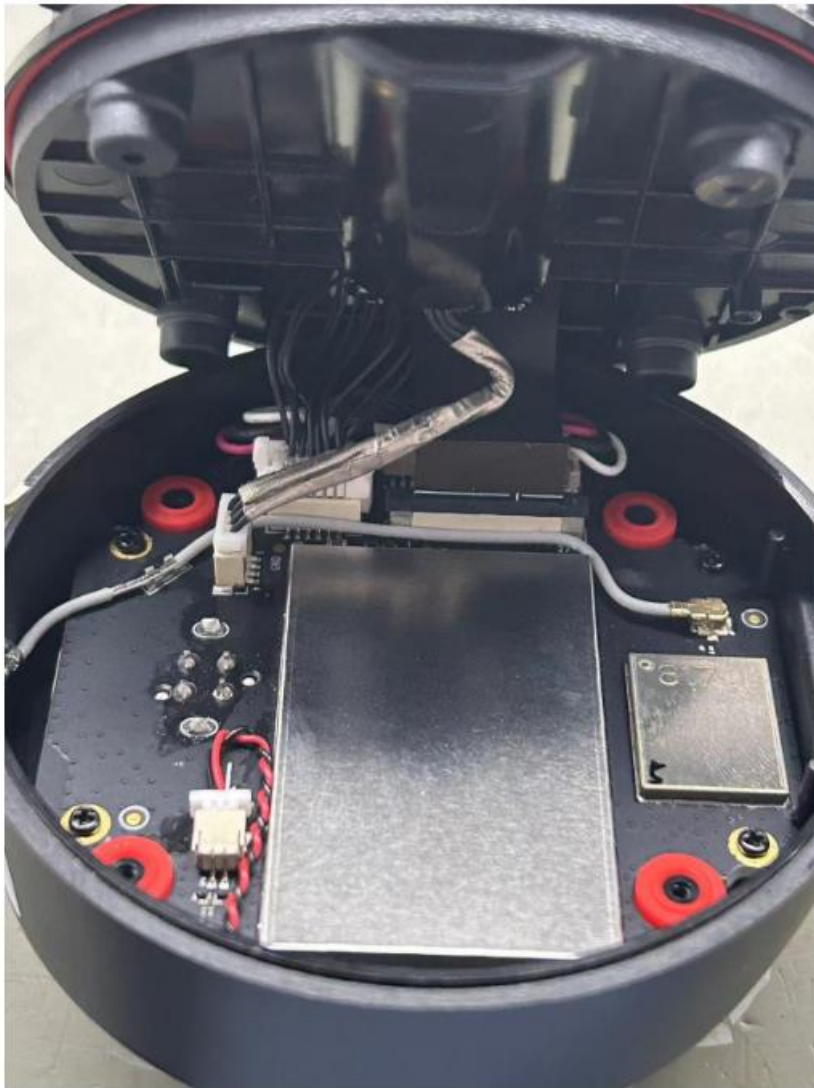

图一：暗室摆放

Figure 1: DUT placement in Chamber

图二：WIFI 天线周边环境处理

Figure 2:wifi Treatment of surrounding environment of antenna

图三：WIFI 天线图片及天线类型
Figure 3:wifi Antenna Pictures and types

图四：主天线图片及天线类型

Figure 4: Main antenna picture antenna type