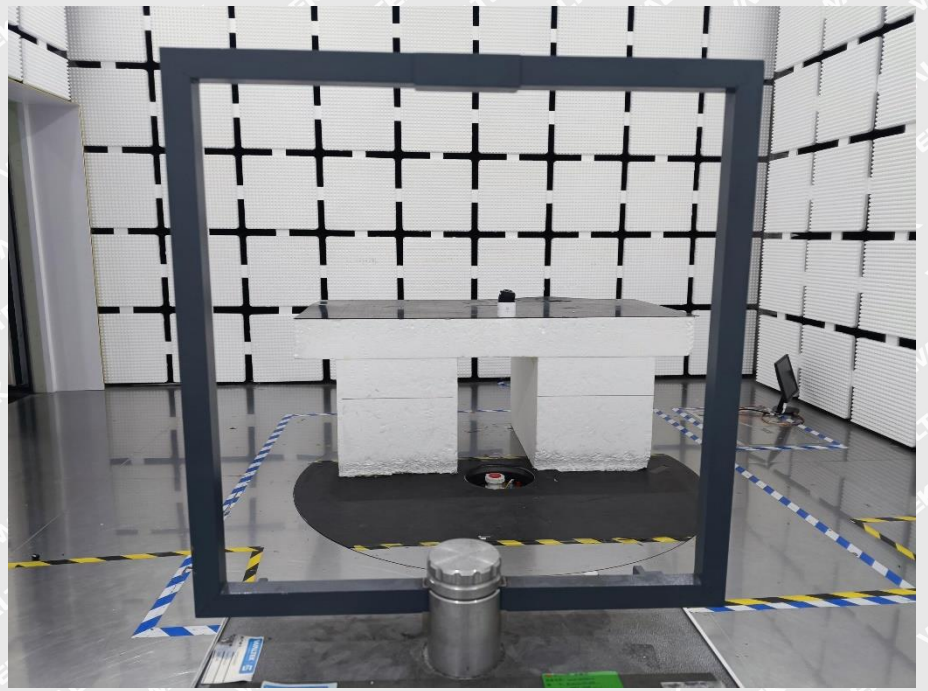

ANNEX

EXHIBIT 1 - TEST SETUP PHOTOGRAPHS

Conducted Emission Test Setup

Radiation Emission Test Setup (Below 30MHz)

Radiation Emission Test Setup (30MHz to 1GHz)

Radiation Emission Test Setup (1GHz to 18GHz)

Radiation Emission Test Setup (Above 18GHz)

**** END OF REPORT ****

WALTEK