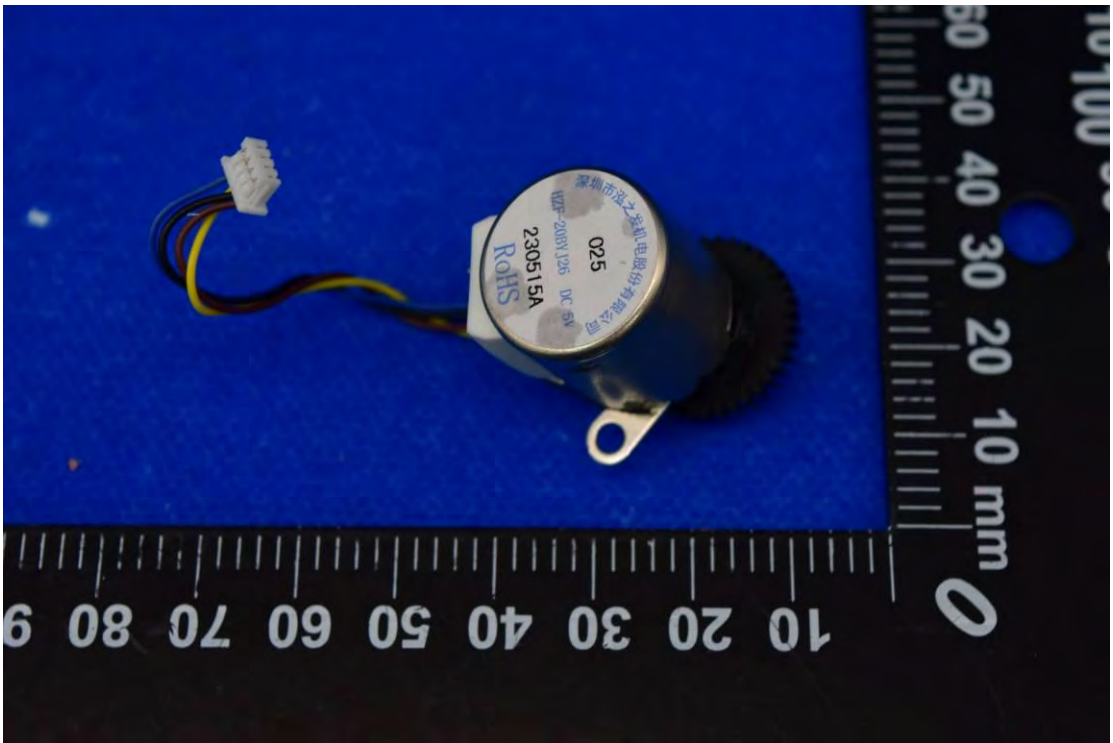

FCC ID: 2AOKB-T86P2

Internal Photos

1. EUT uncover view

2. Antenna view