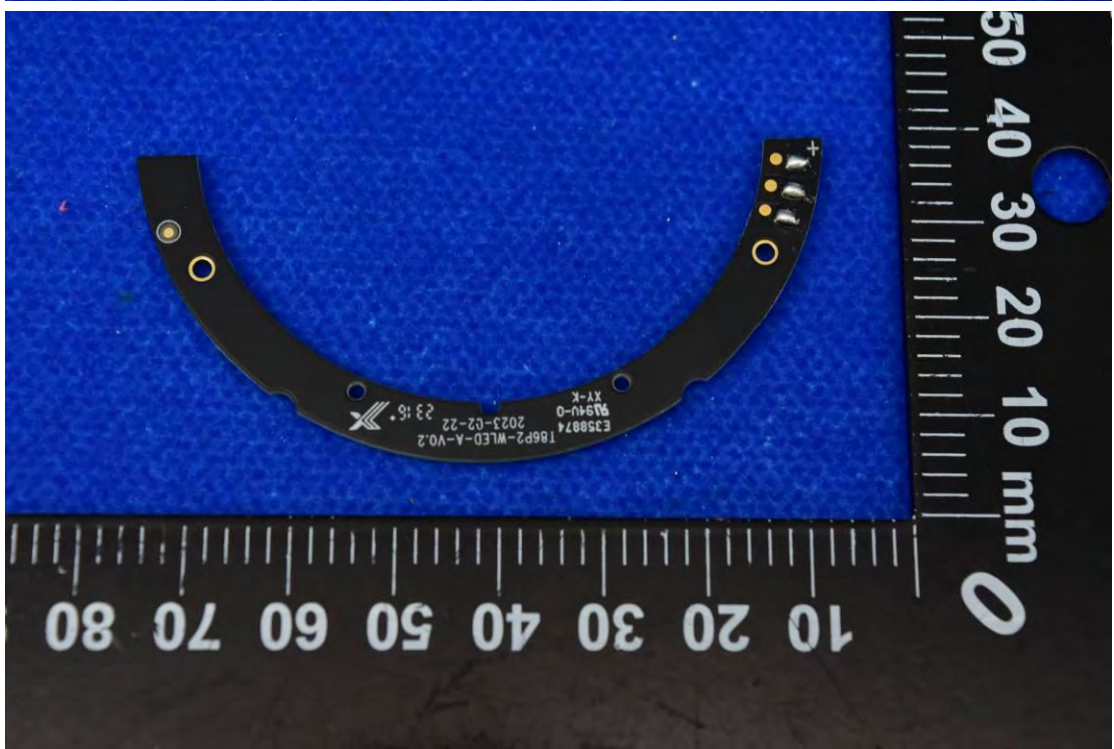

FCC ID: 2AOKB-T86P2

Internal Photos

1. EUT uncover view

2. Antenna view