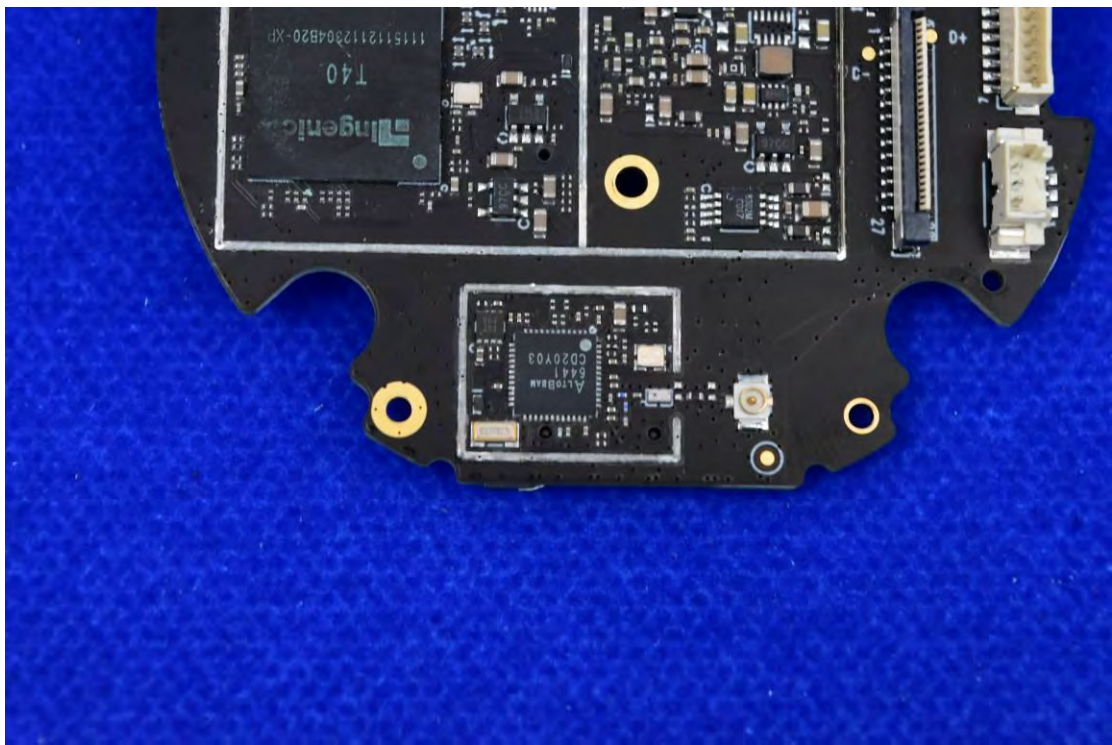

FCC ID: 2AOKB-T86P2

Internal Photos

1. EUT uncover view

2. Antenna view