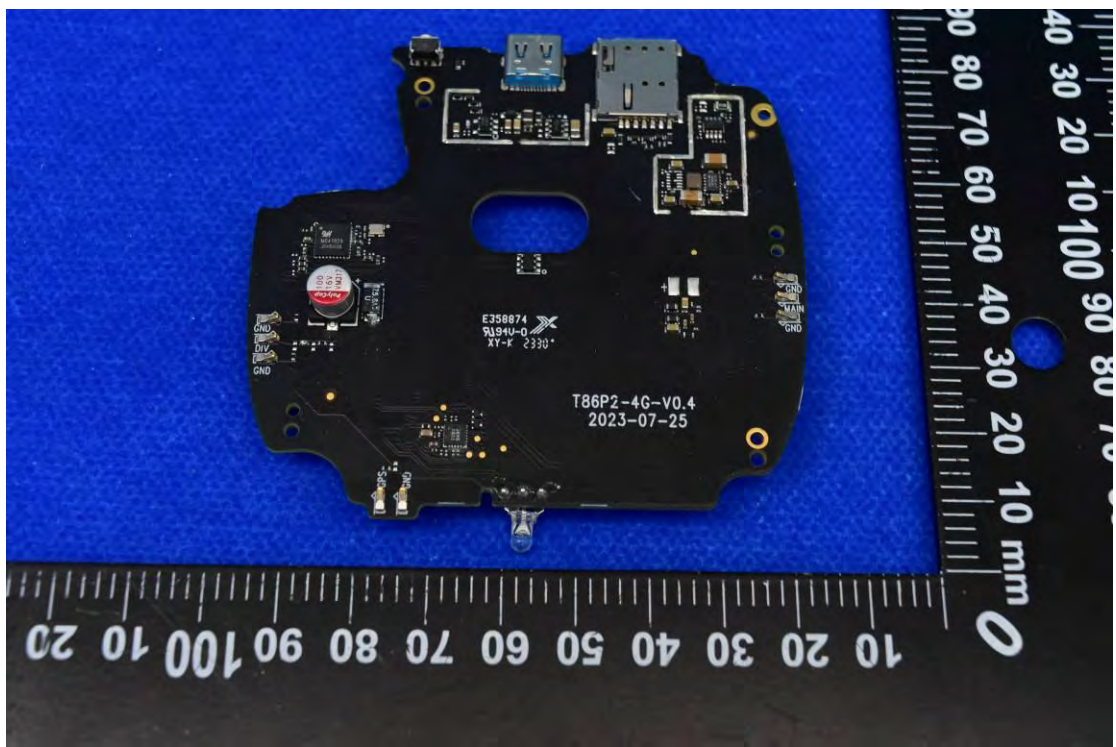

FCC ID: 2AOKB-T86P2

Internal Photos

1. EUT uncover view

2. Antenna view