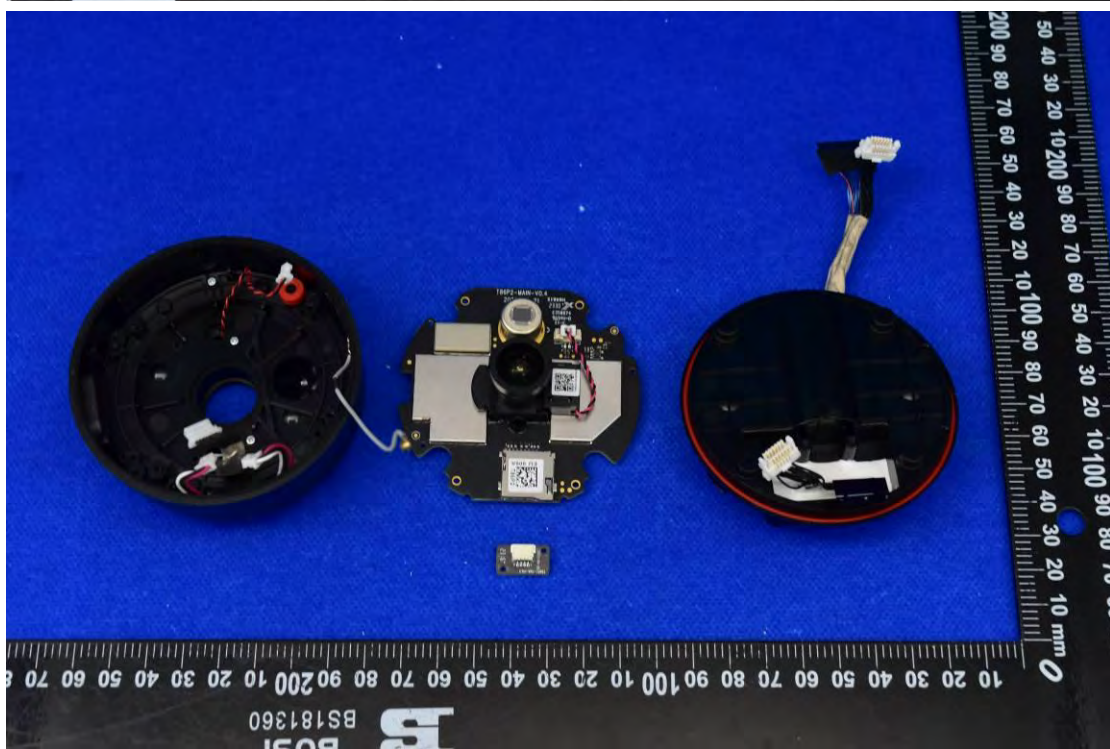

FCC ID: 2AOKB-T86P2

Internal Photos

1. EUT uncover view

2. Antenna view