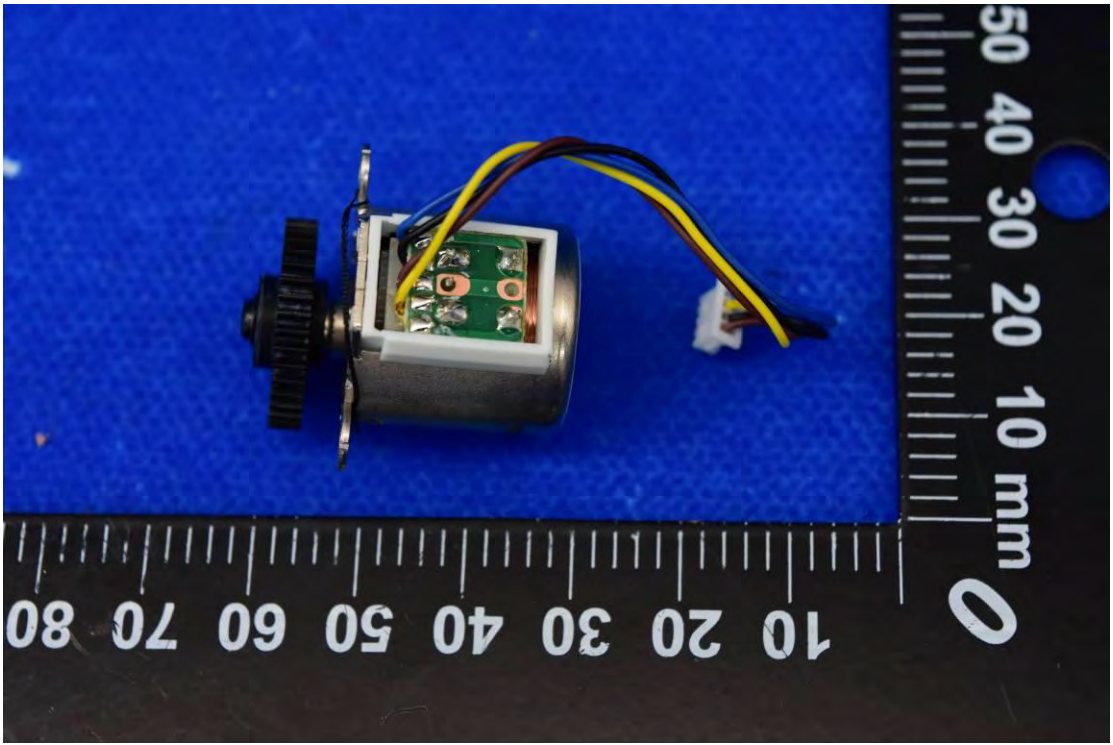

FCC ID: 2AOKB-T86P2

Internal Photos

1. EUT uncover view

2. Antenna view