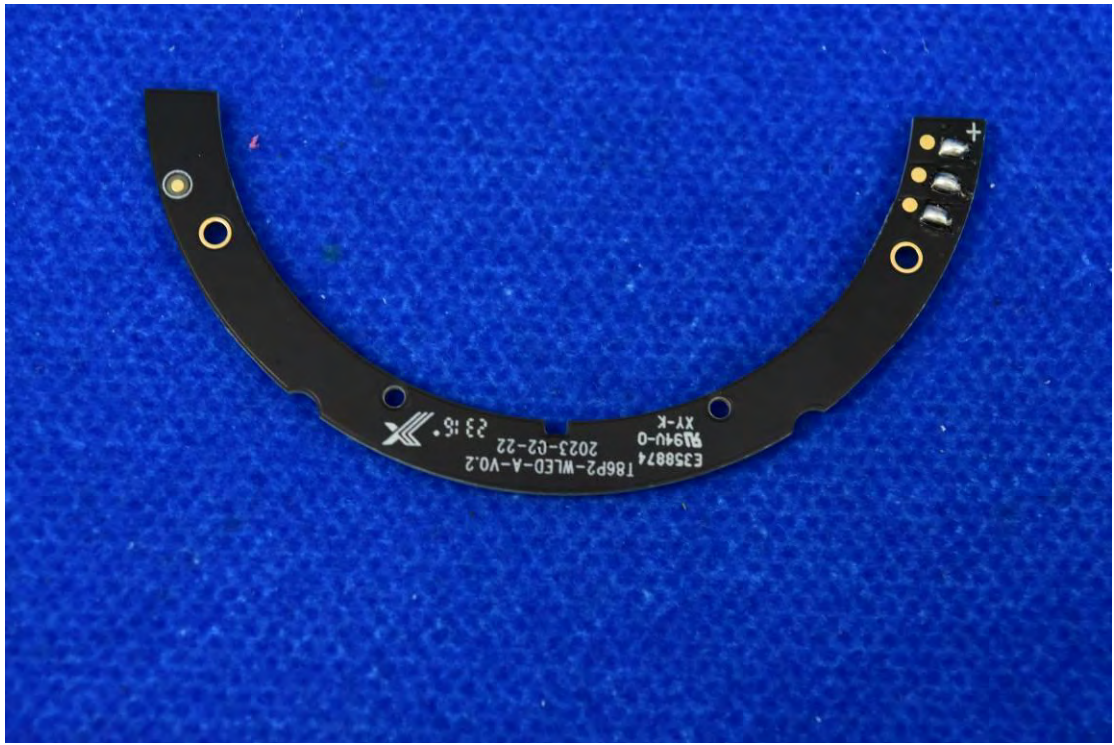

FCC ID: 2AOKB-T86P2

Internal Photos

1. EUT uncover view

2. Antenna view