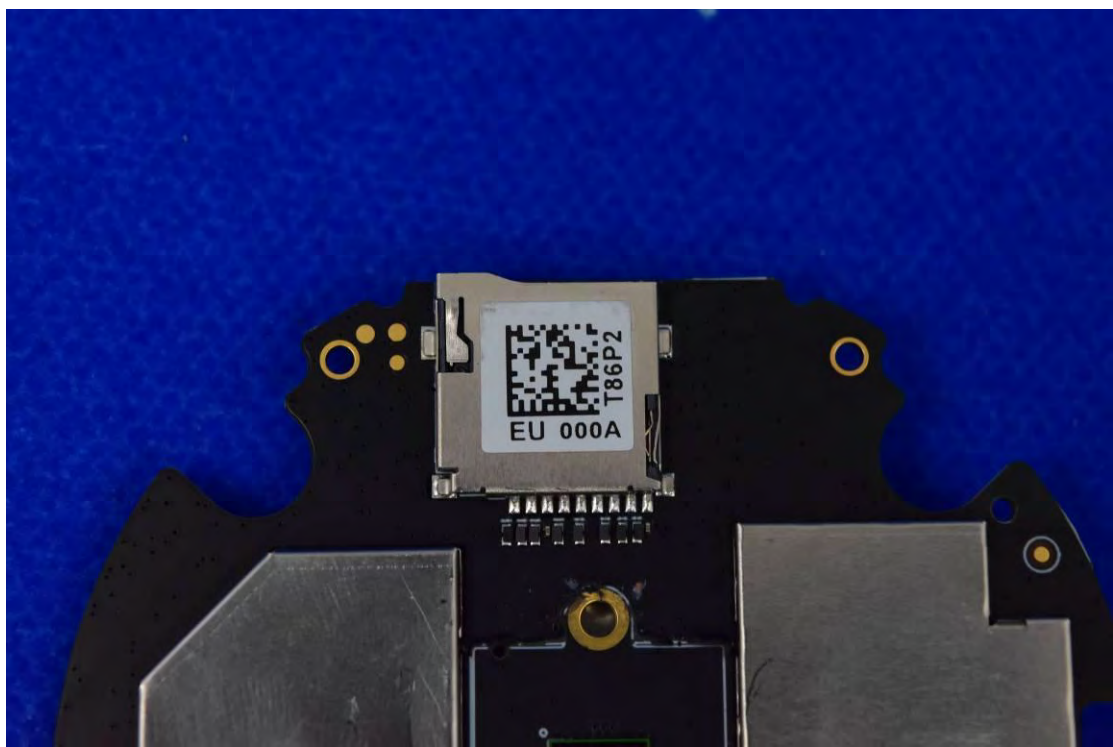

FCC ID: 2AOKB-T86P2

Internal Photos

1. EUT uncover view

2. Antenna view