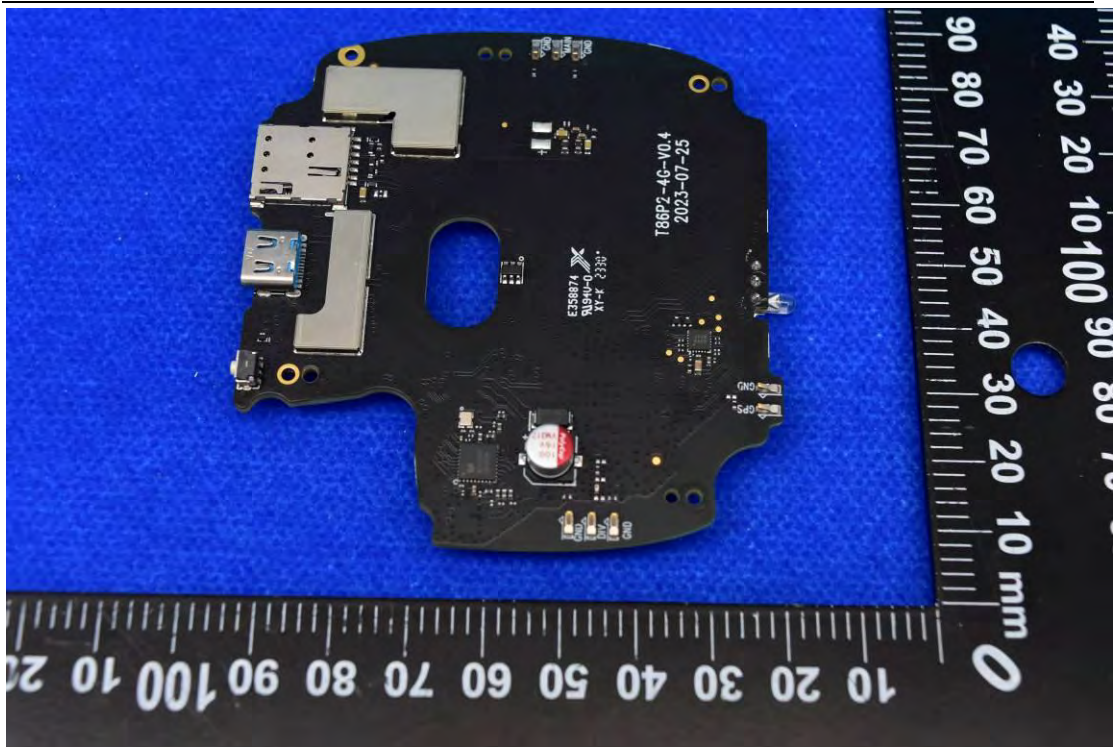

FCC ID: 2AOKB-T86P2

Internal Photos

1. EUT uncover view

2. Antenna view