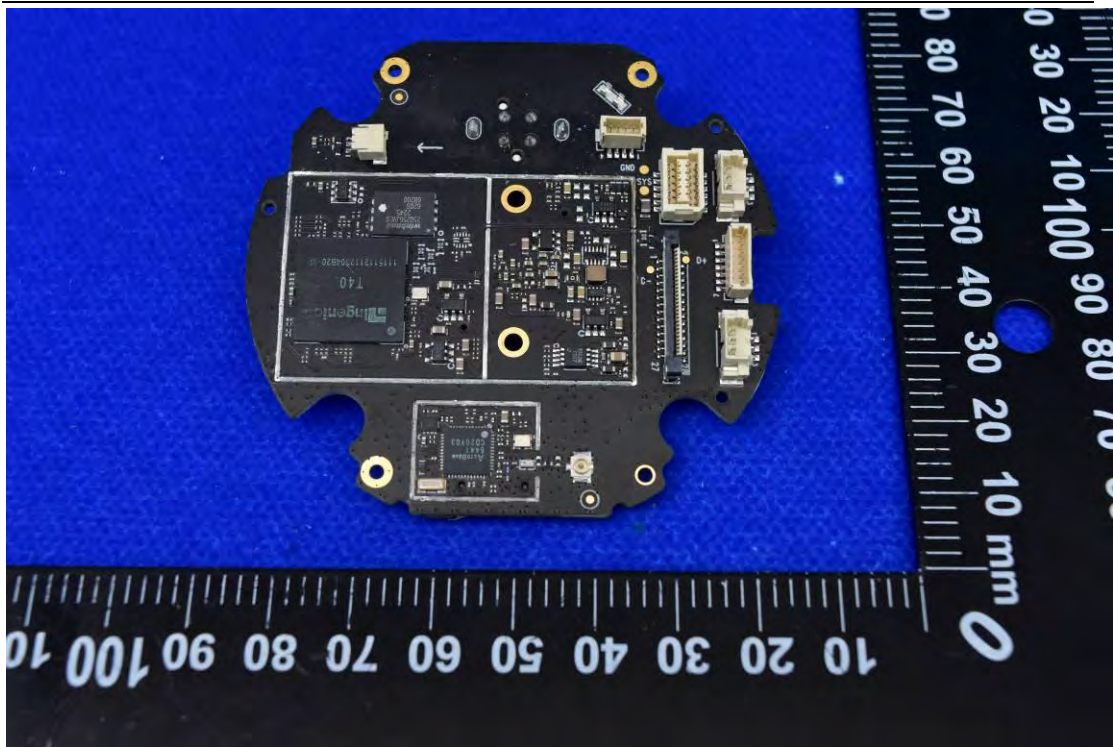

FCC ID: 2AOKB-T86P2

Internal Photos

1. EUT uncover view

2. Antenna view