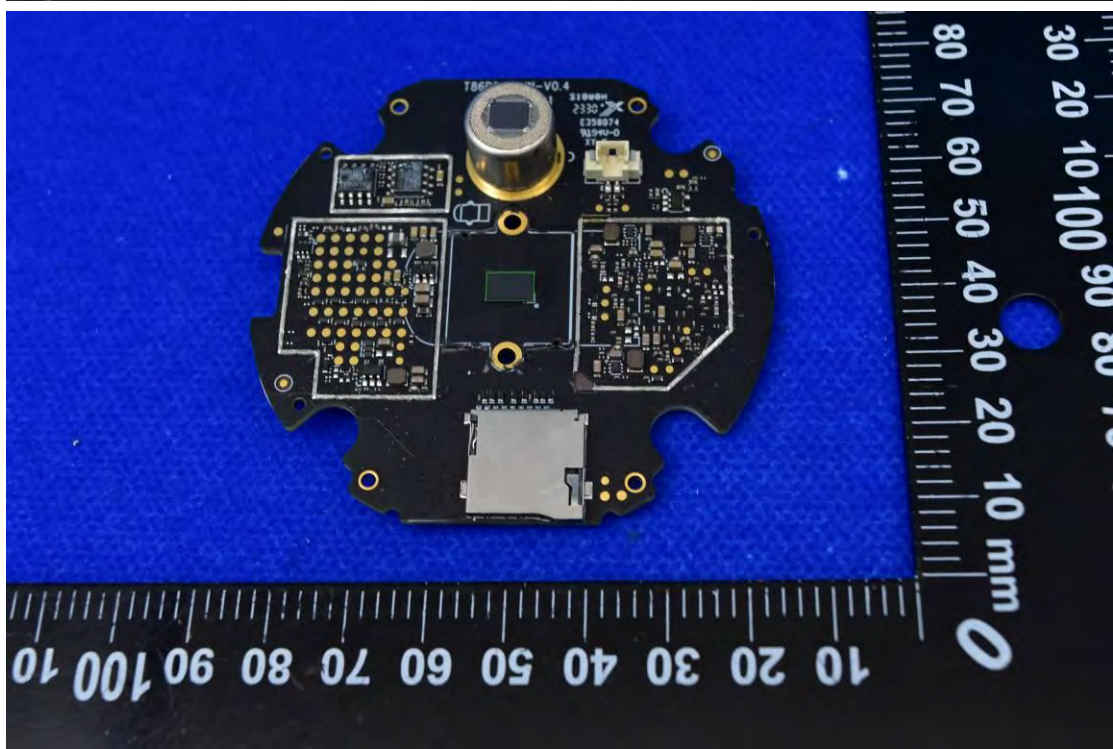

FCC ID: 2AOKB-T86P2

Internal Photos

1. EUT uncover view

2. Antenna view