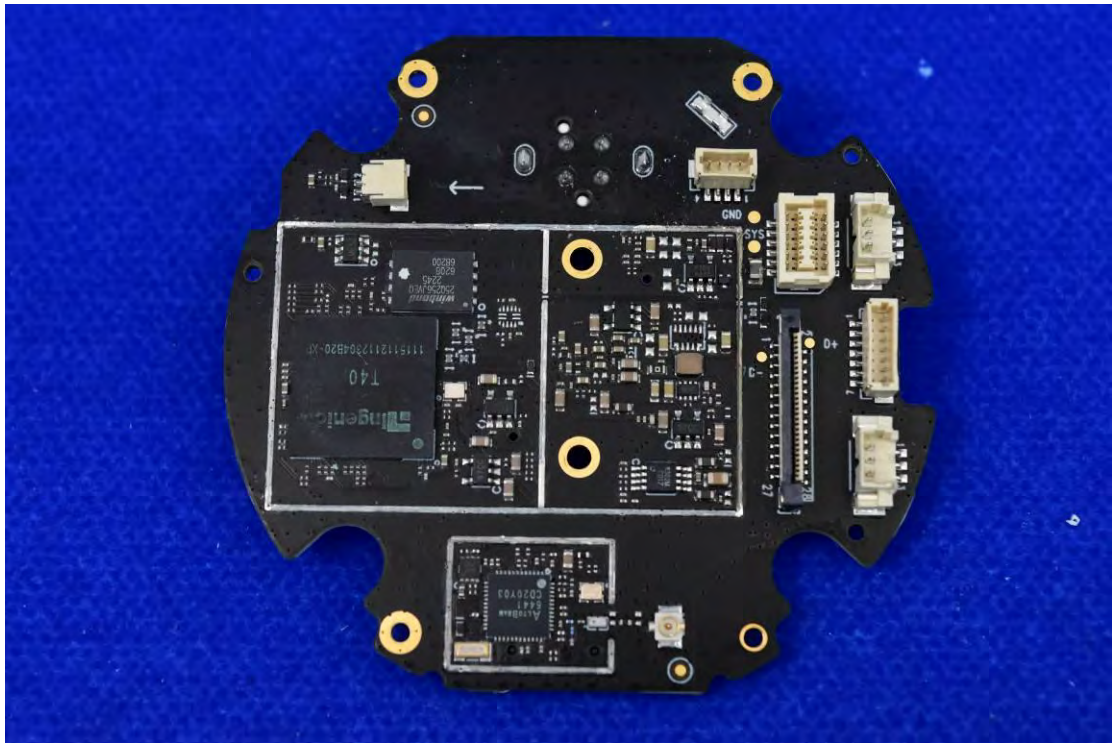

FCC ID: 2AOKB-T86P2

Internal Photos

1. EUT uncover view

2. Antenna view