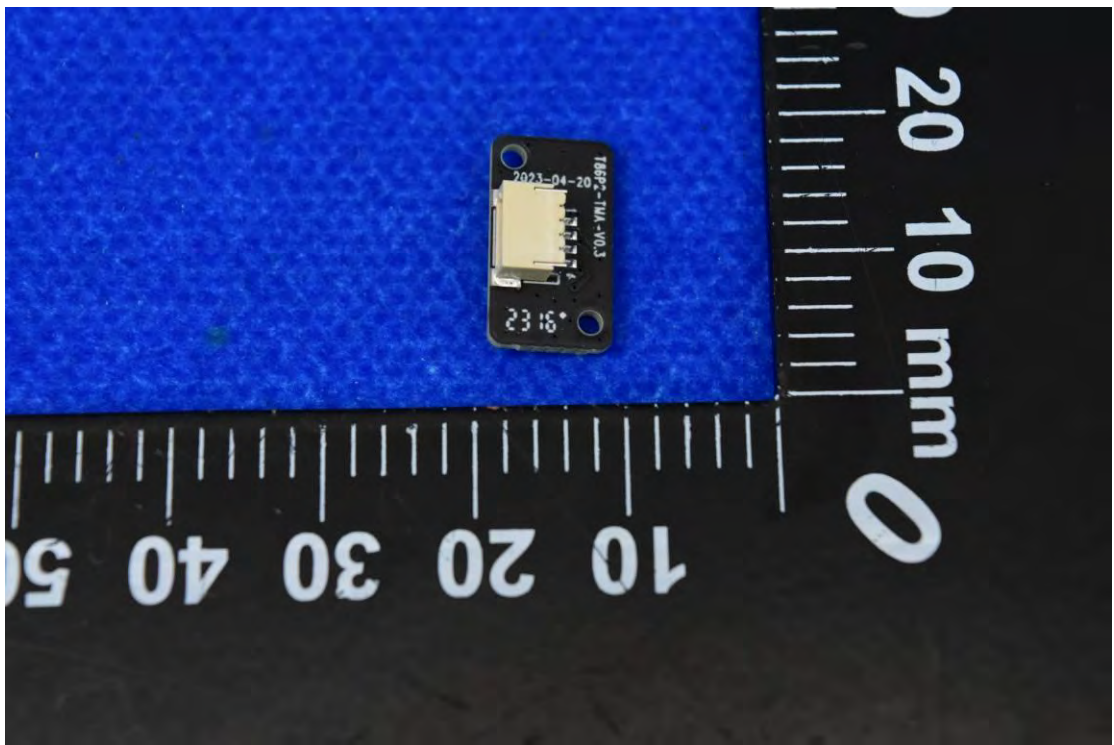

FCC ID: 2AOKB-T86P2

Internal Photos

1. EUT uncover view

2. Antenna view