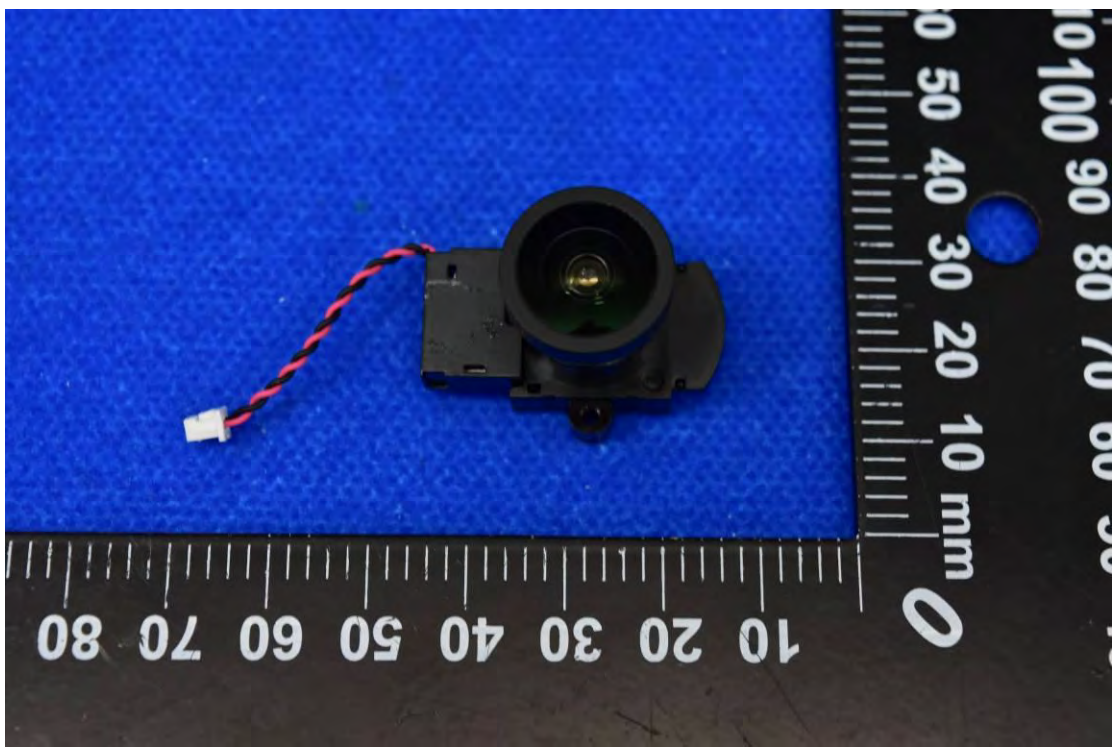

FCC ID: 2AOKB-T86P2

Internal Photos

1. EUT uncover view

2. Antenna view