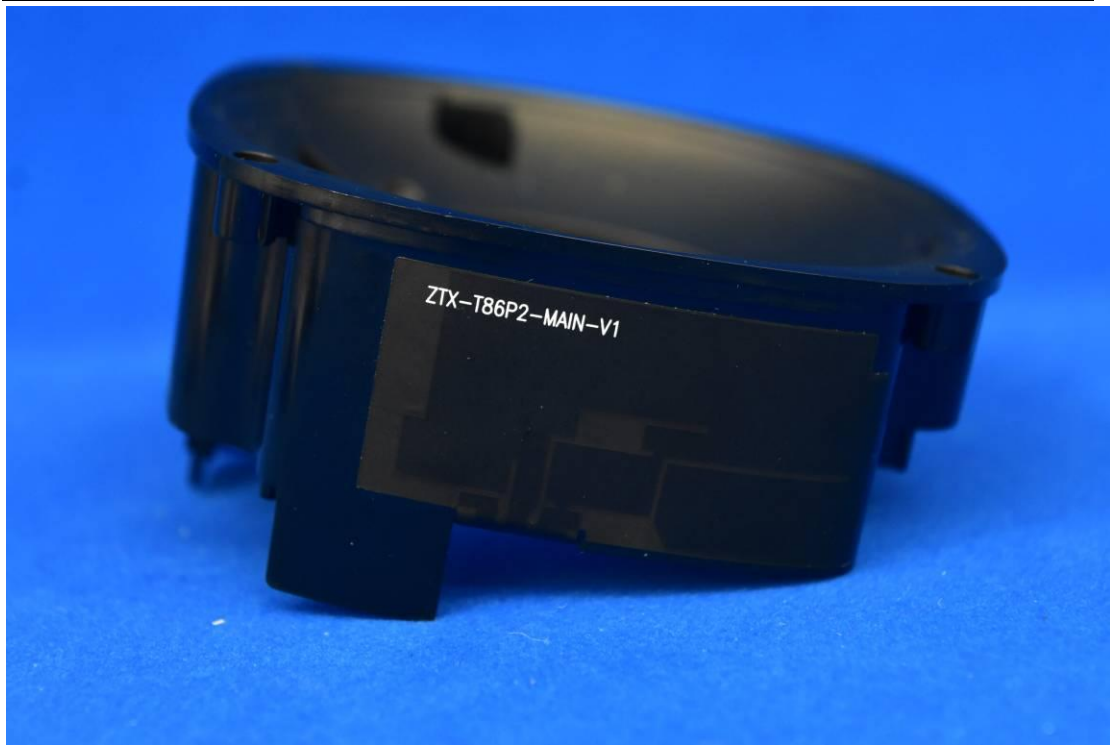

FCC ID: 2AOKB-T86P2

Internal Photos

1. EUT uncover view

2. Antenna view