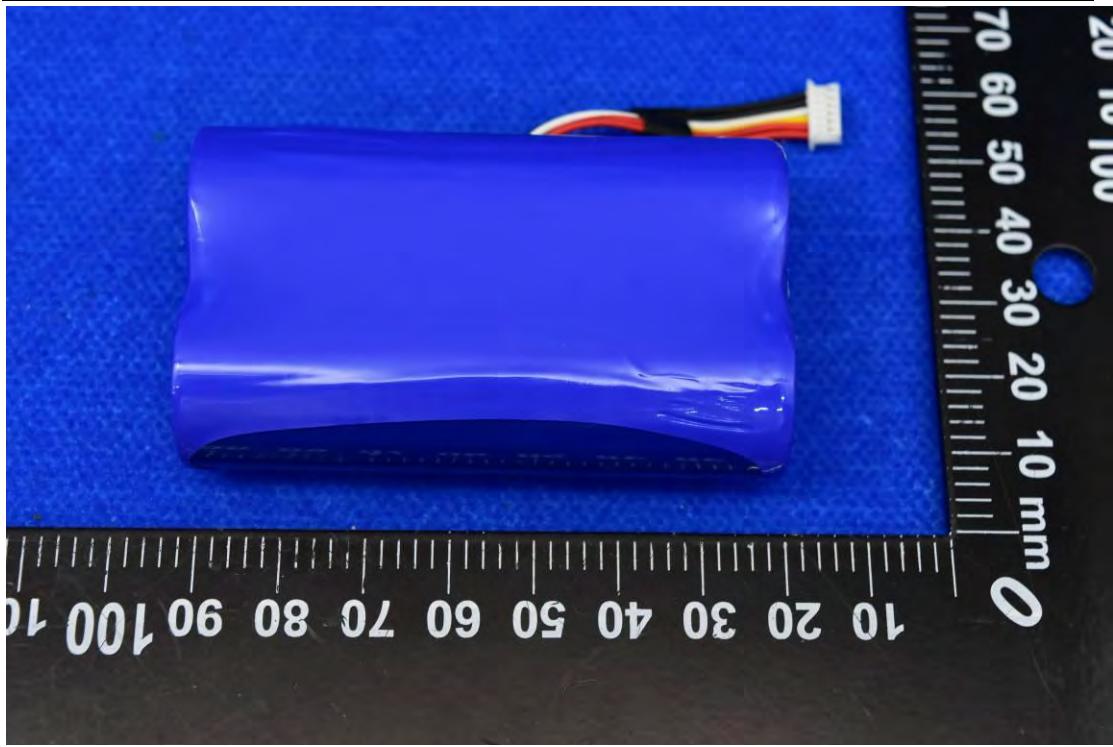

FCC ID: 2AOKB-T86P2

Internal Photos

1. EUT uncover view

2. Antenna view