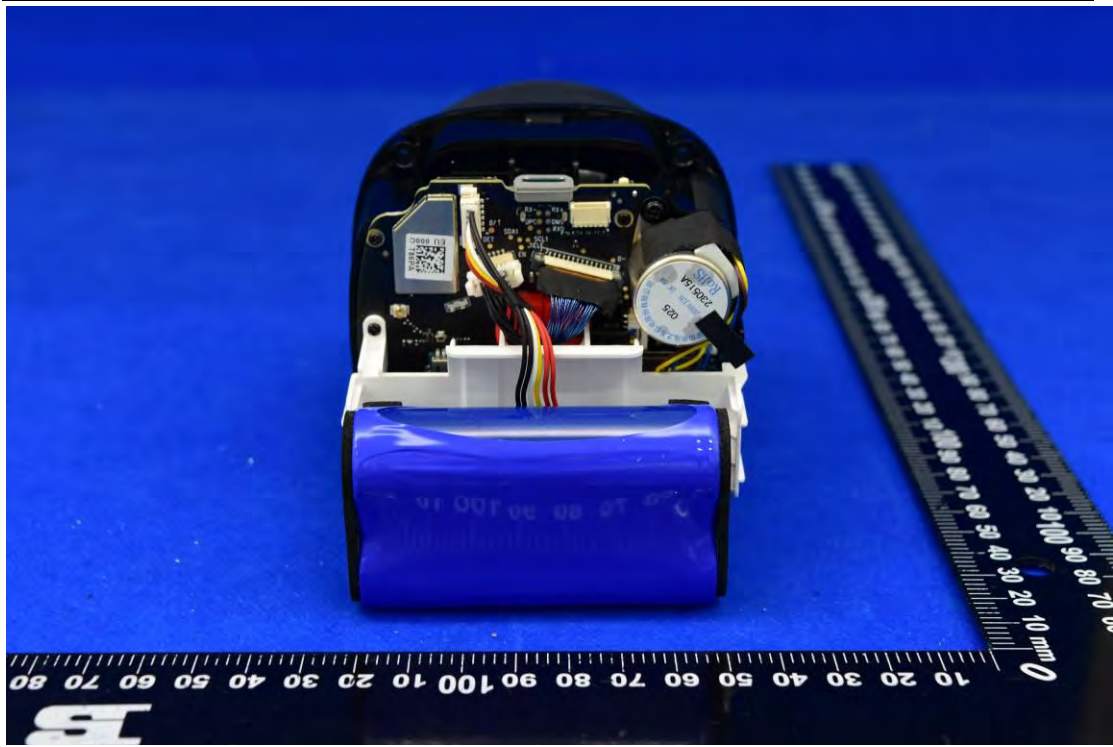

FCC ID: 2AOKB-T86P2

Internal Photos

1. EUT uncover view

2. Antenna view