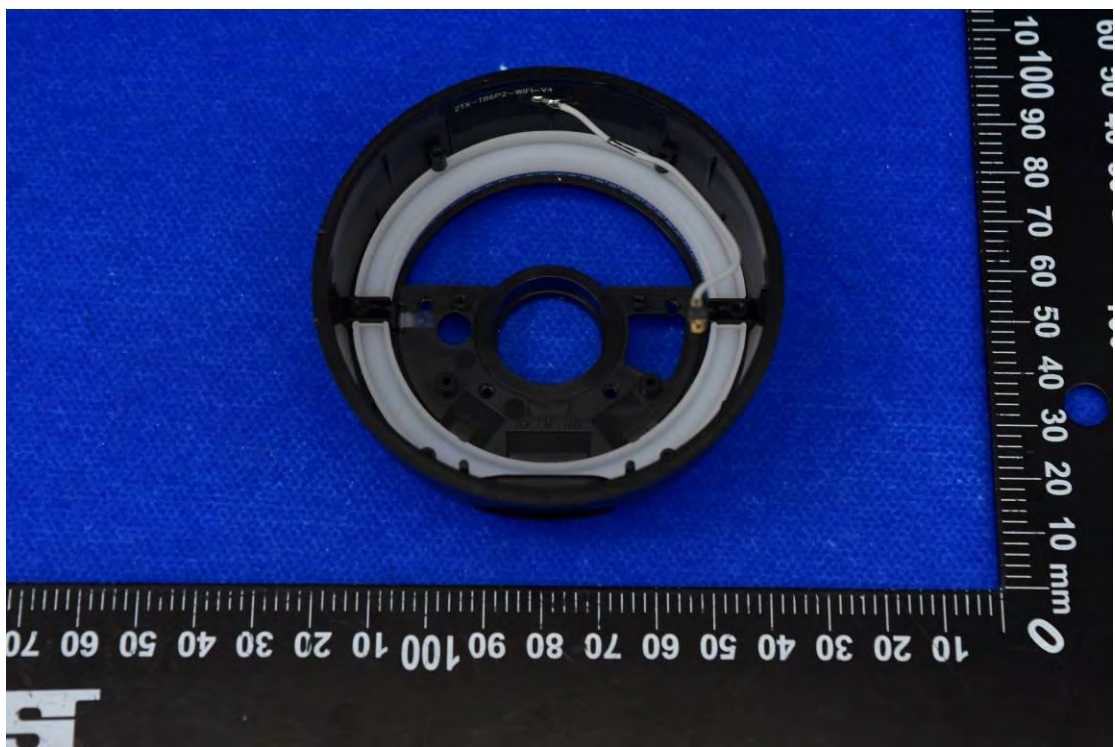

FCC ID: 2AOKB-T86P2

Internal Photos

1. EUT uncover view

2. Antenna view