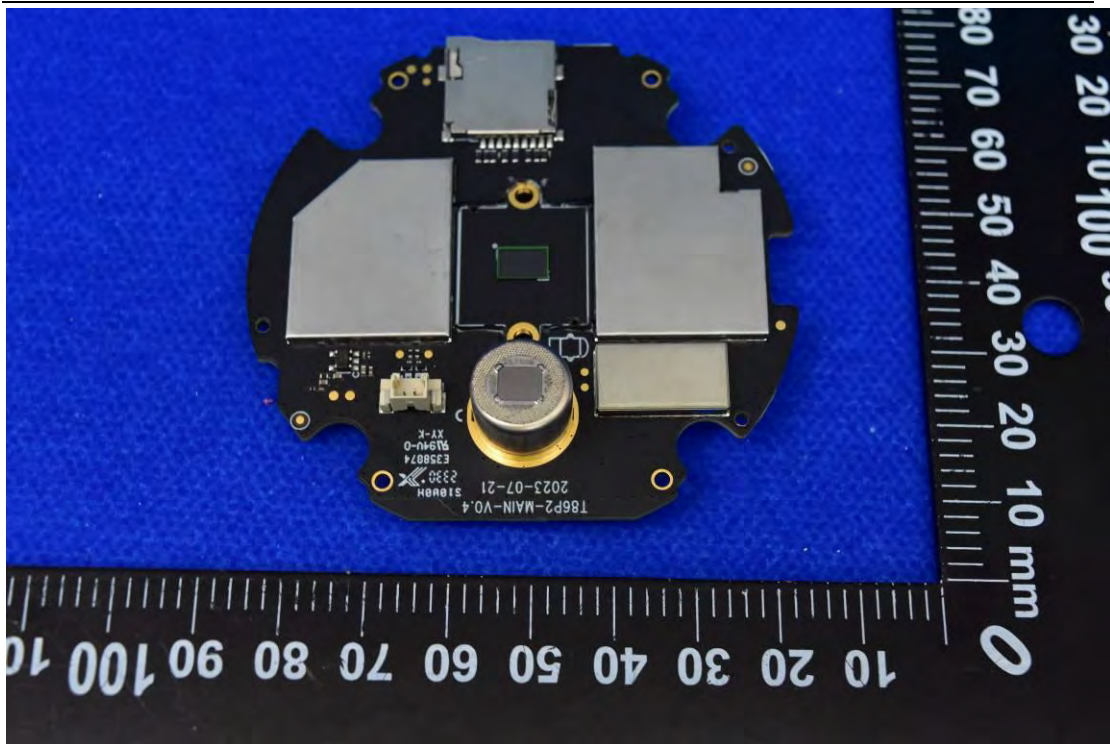

FCC ID: 2AOKB-T86P2

Internal Photos

1. EUT uncover view

2. Antenna view