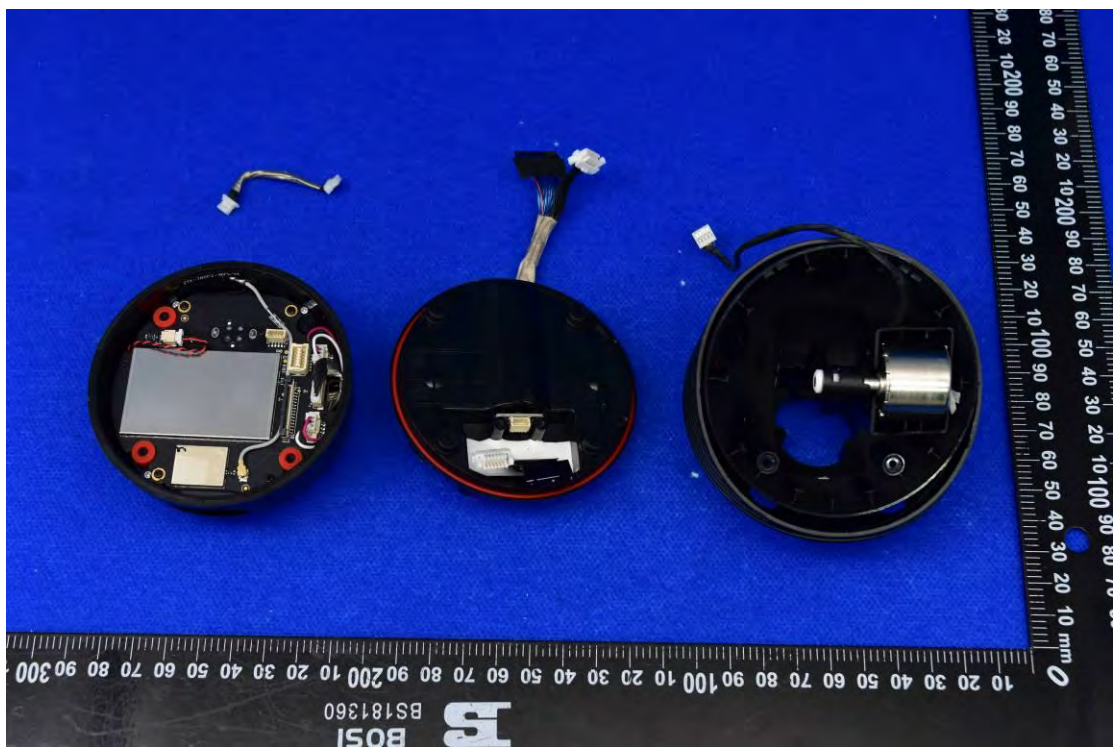

FCC ID: 2AOKB-T86P2

Internal Photos

1. EUT uncover view

2. Antenna view