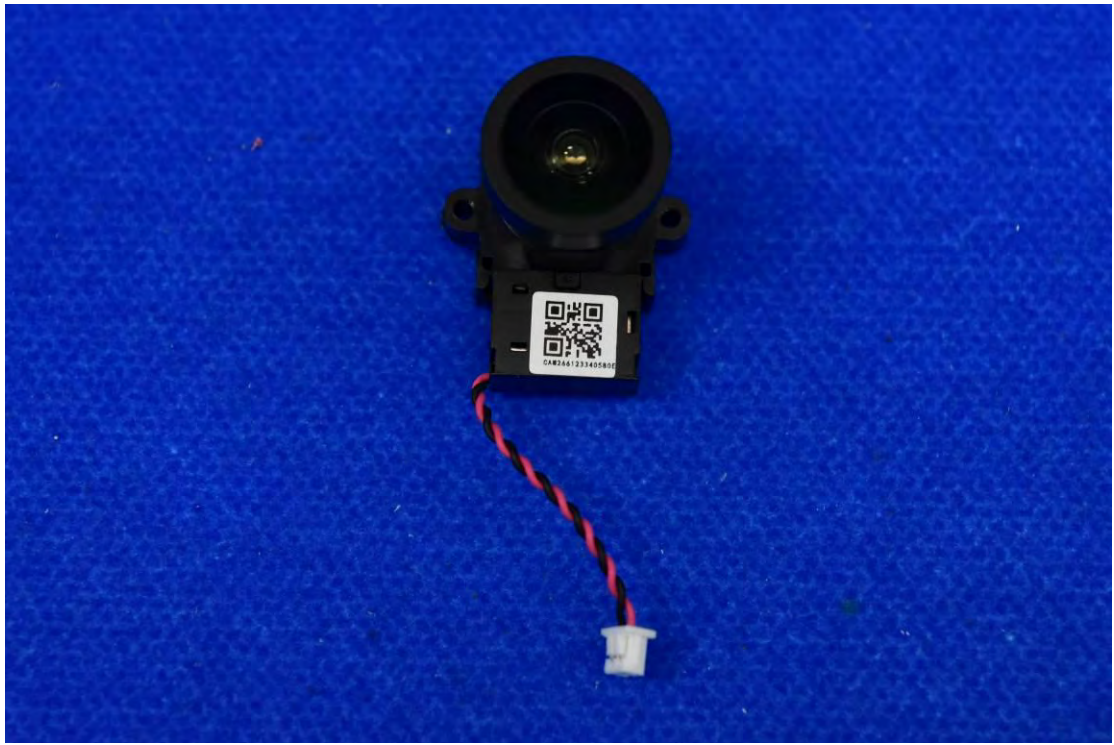

FCC ID: 2AOKB-T86P2

Internal Photos

1. EUT uncover view

2. Antenna view