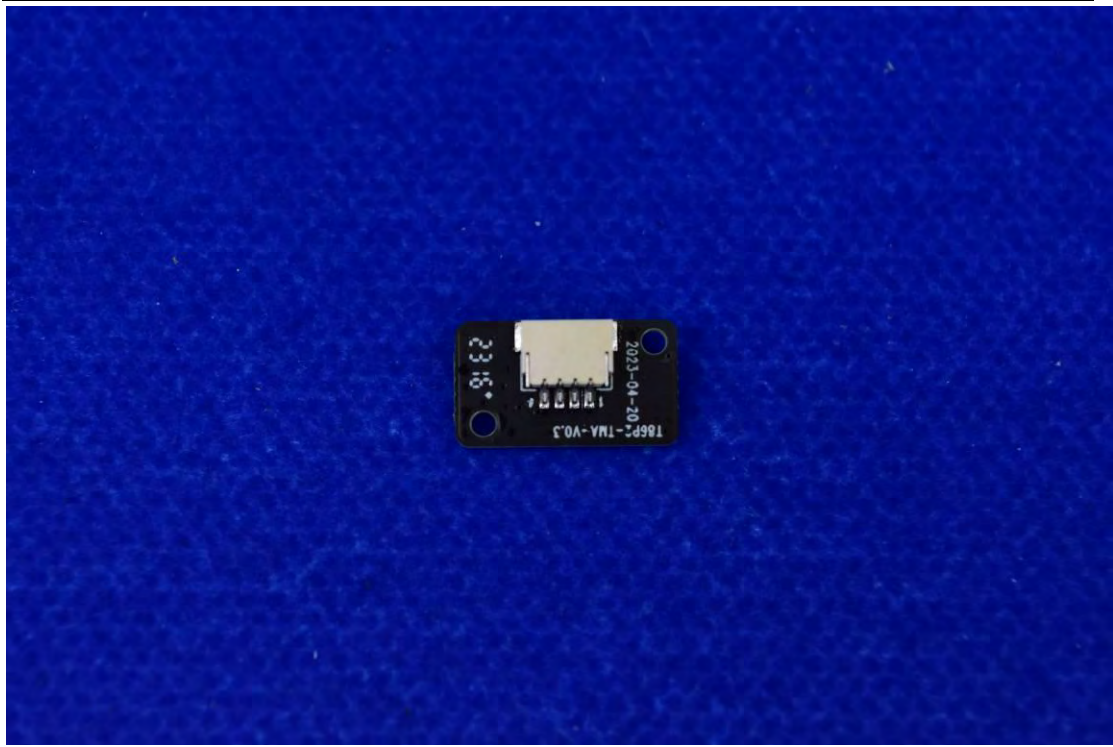

FCC ID: 2AOKB-T86P2

Internal Photos

1. EUT uncover view

2. Antenna view