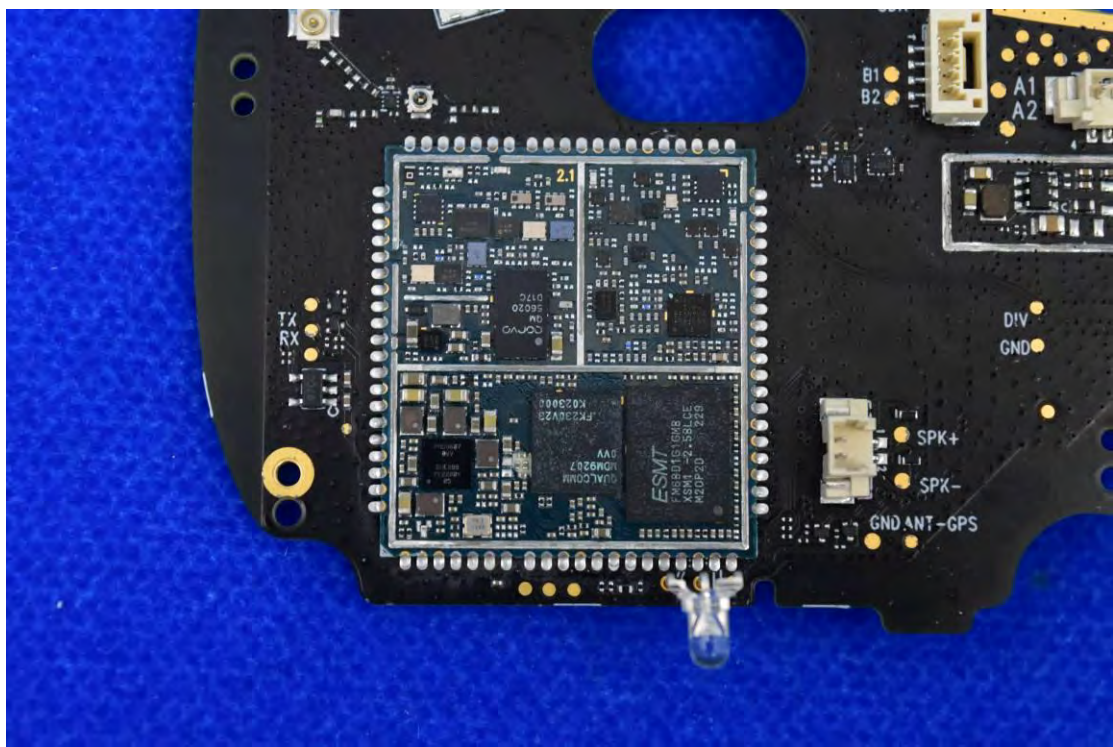

FCC ID: 2AOKB-T86P2

Internal Photos

1. EUT uncover view

2. Antenna view