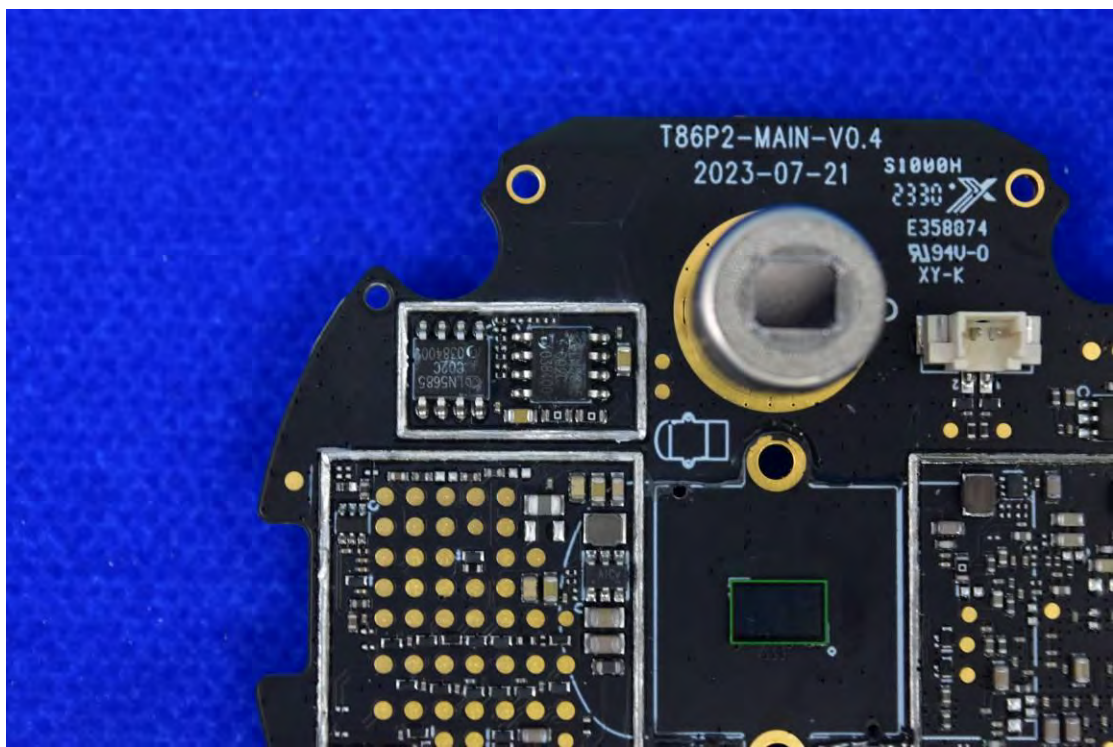

FCC ID: 2AOKB-T86P2

Internal Photos

1. EUT uncover view

2. Antenna view