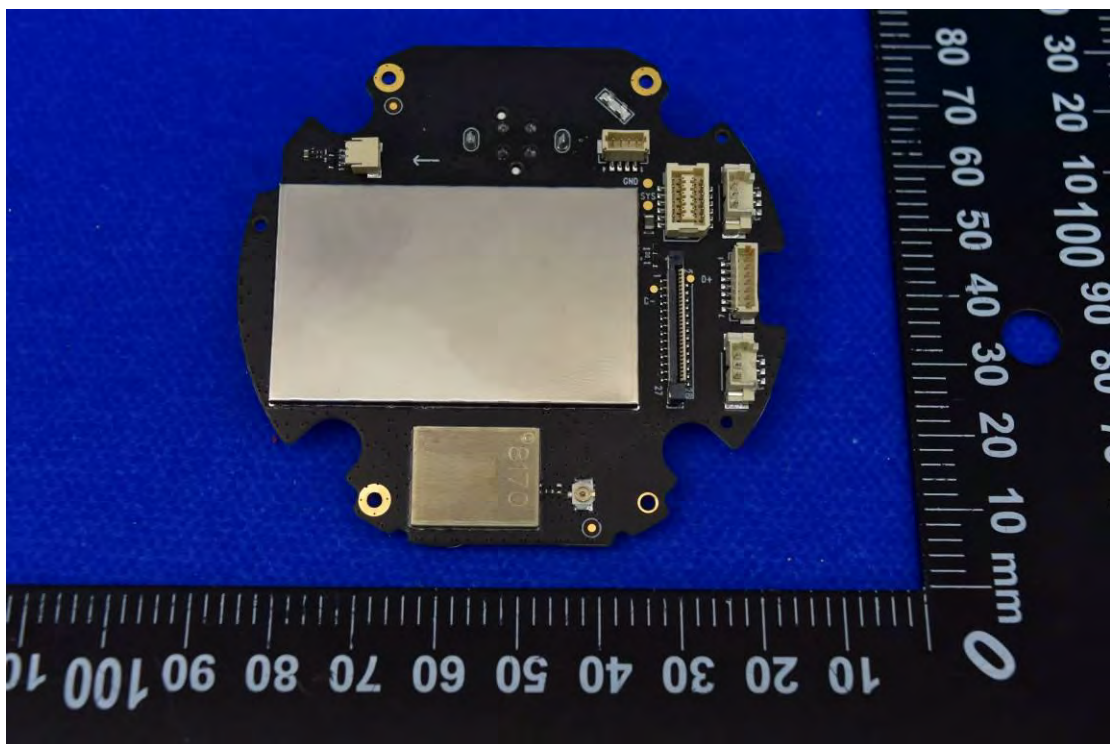

FCC ID: 2AOKB-T86P2

Internal Photos

1. EUT uncover view

2. Antenna view