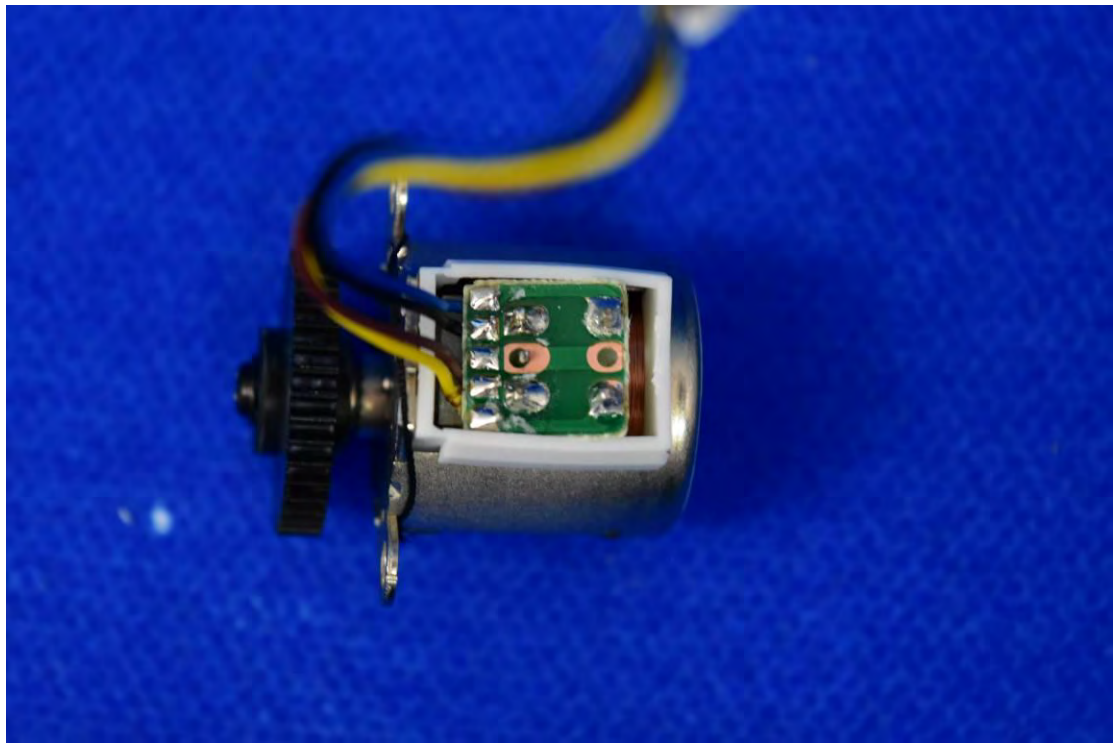

FCC ID: 2AOKB-T86P2

Internal Photos

1. EUT uncover view

2. Antenna view