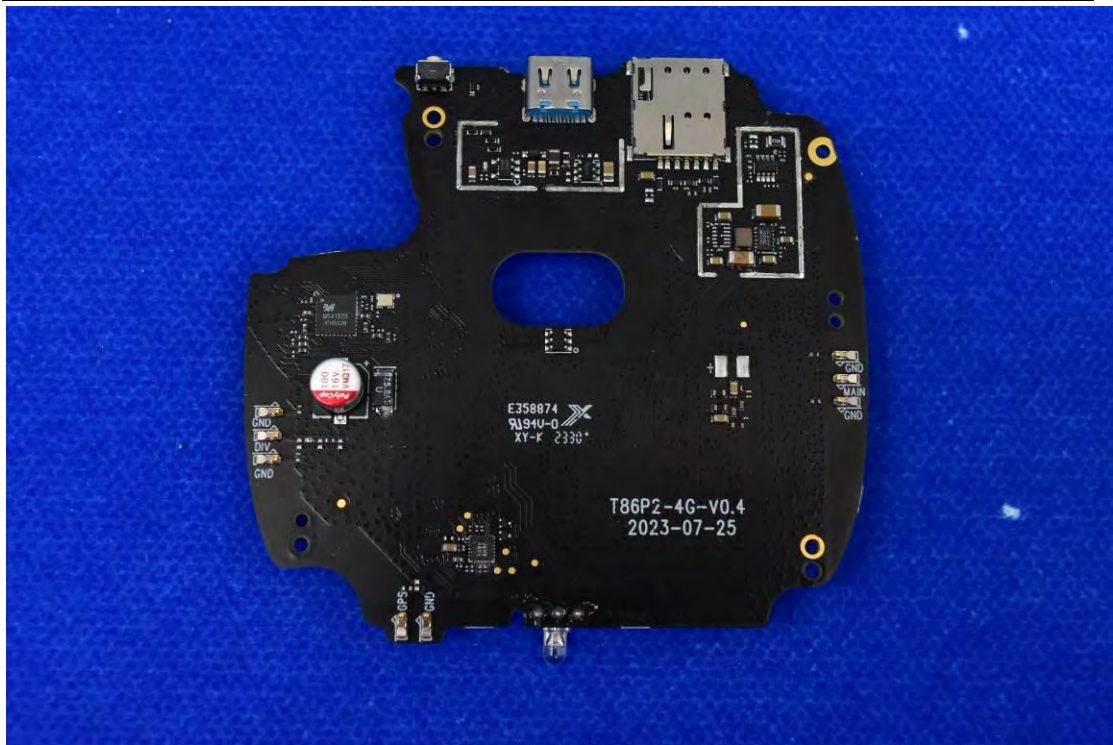

FCC ID: 2AOKB-T86P2

Internal Photos

1. EUT uncover view

2. Antenna view