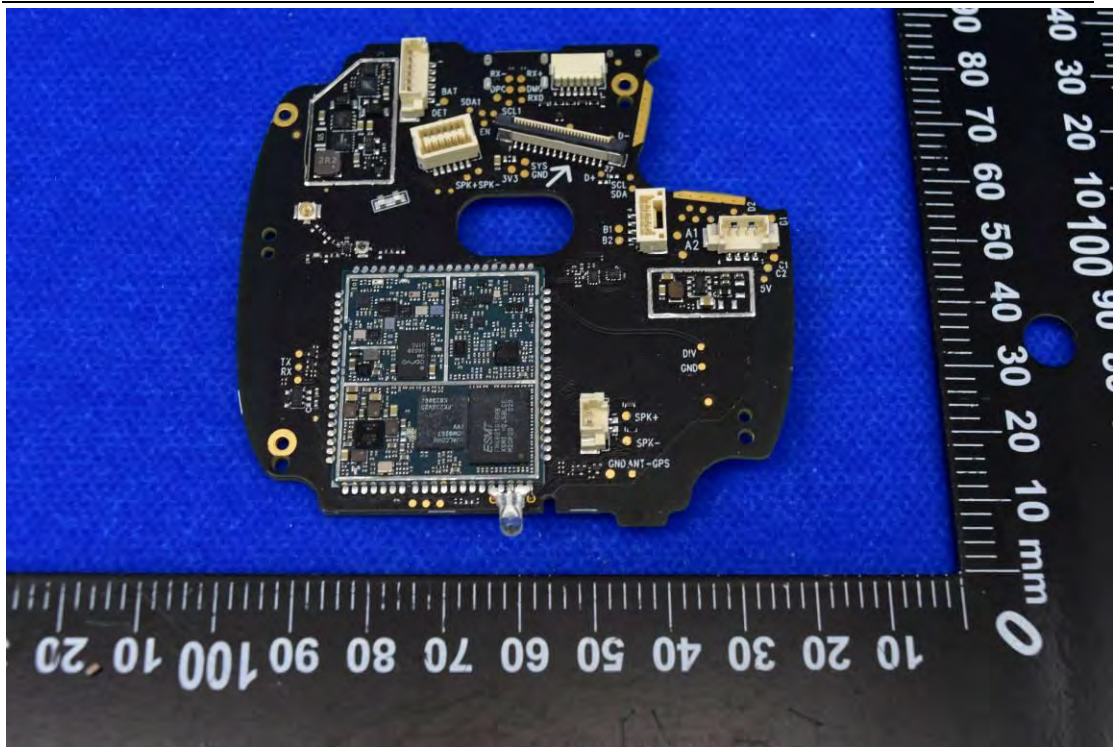

FCC ID: 2AOKB-T86P2

Internal Photos

1. EUT uncover view

2. Antenna view