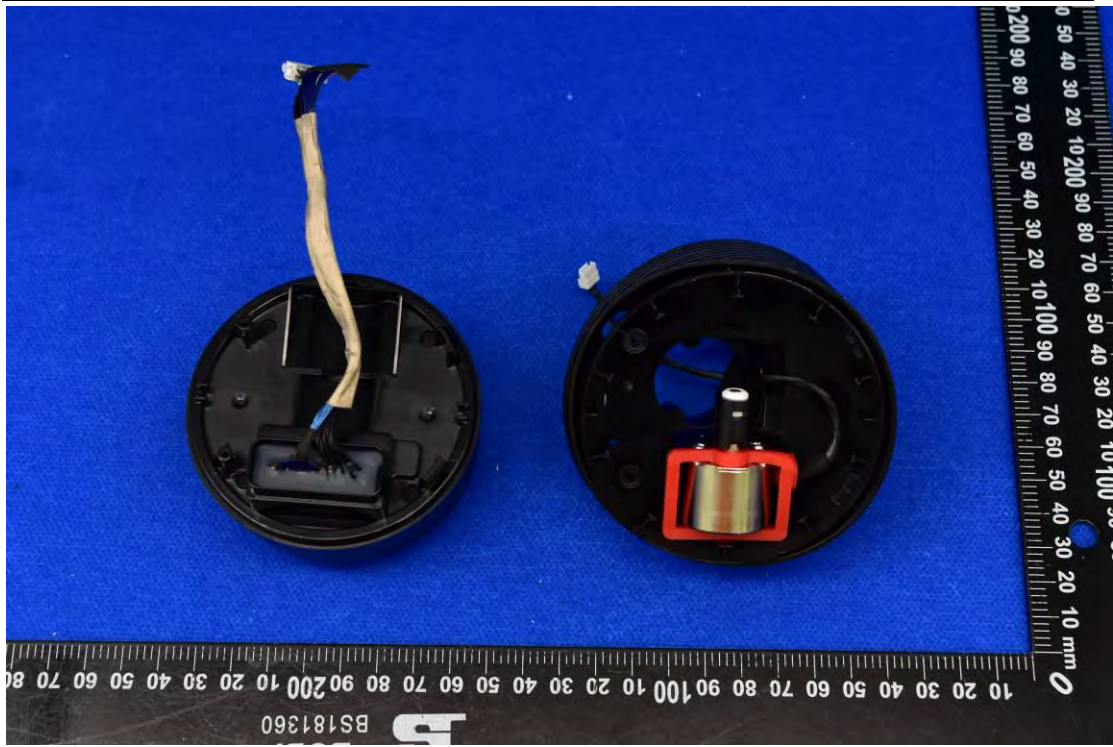

FCC ID: 2AOKB-T86P2

Internal Photos

1. EUT uncover view

2. Antenna view