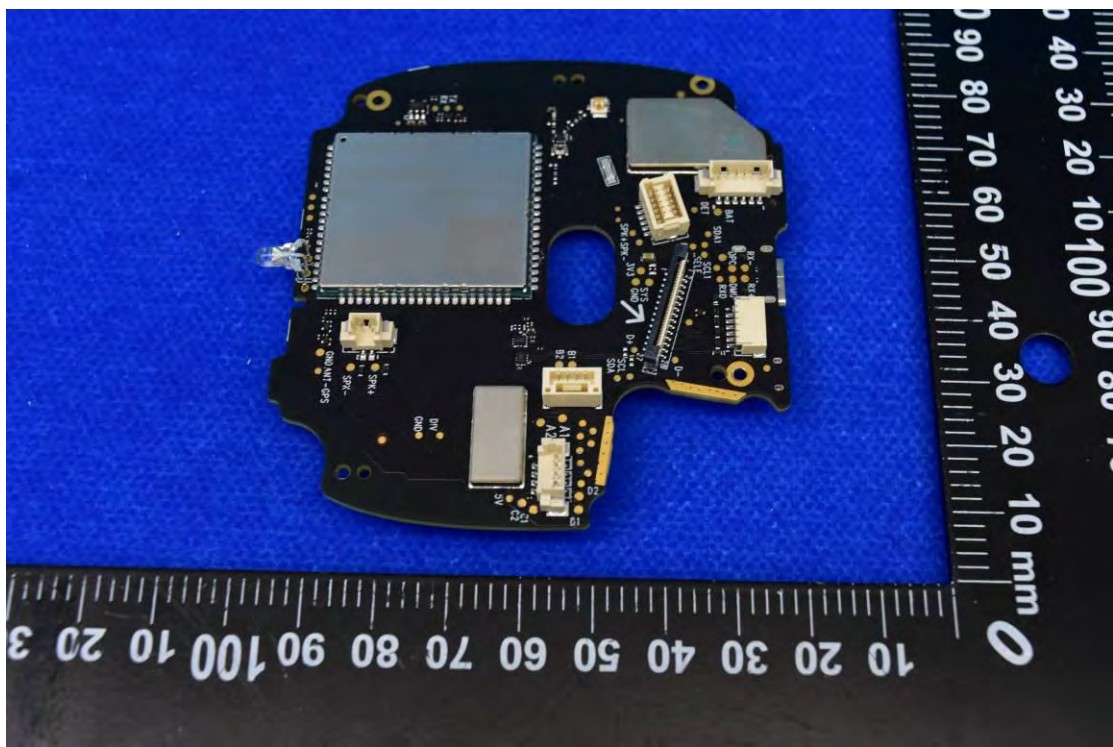

FCC ID: 2AOKB-T86P2

Internal Photos

1. EUT uncover view

2. Antenna view