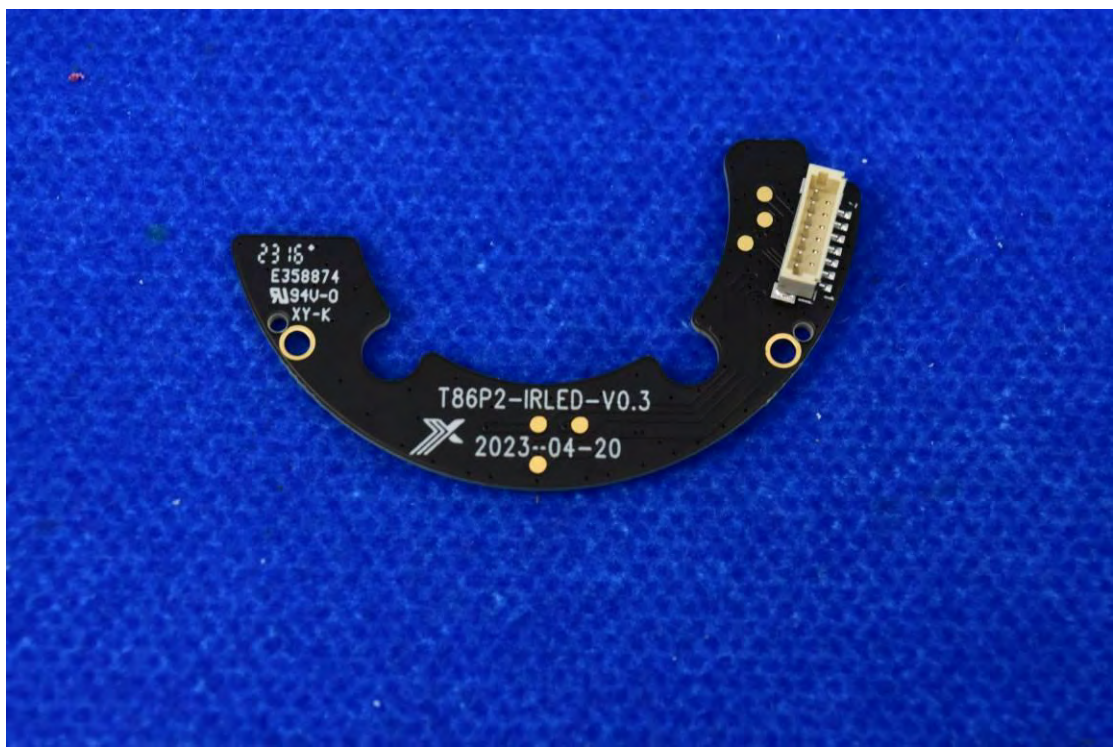

FCC ID: 2AOKB-T86P2

Internal Photos

1. EUT uncover view

2. Antenna view