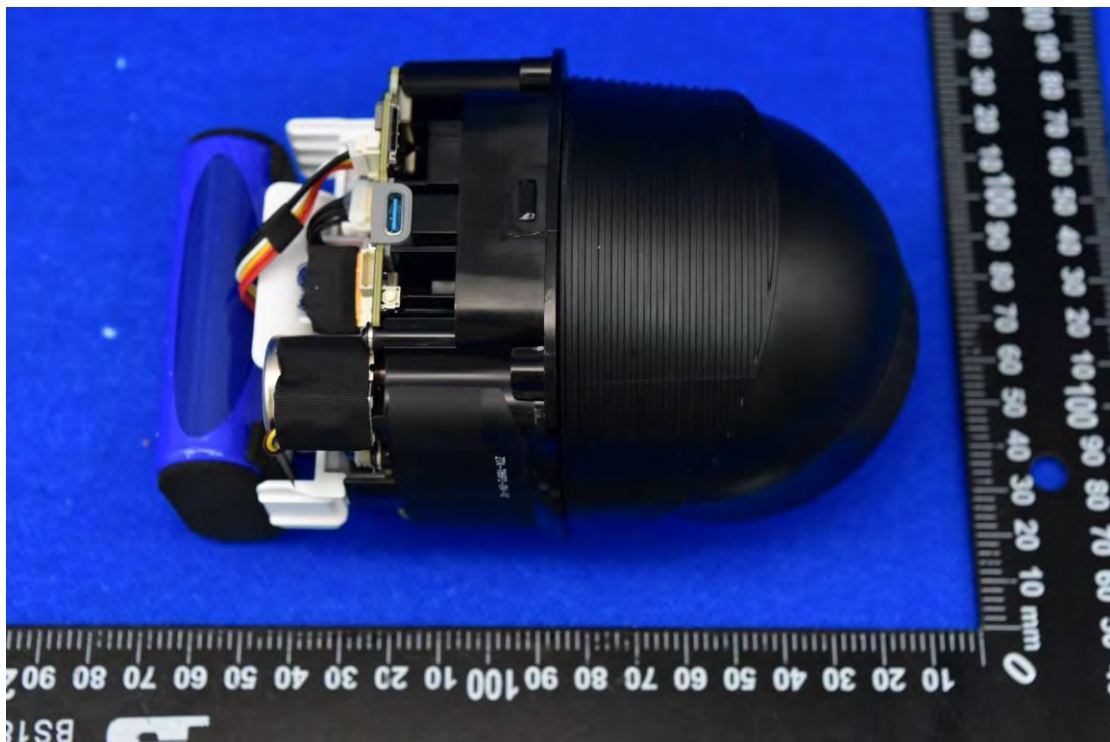

FCC ID: 2AOKB-T86P2

Internal Photos

1. EUT uncover view

2. Antenna view