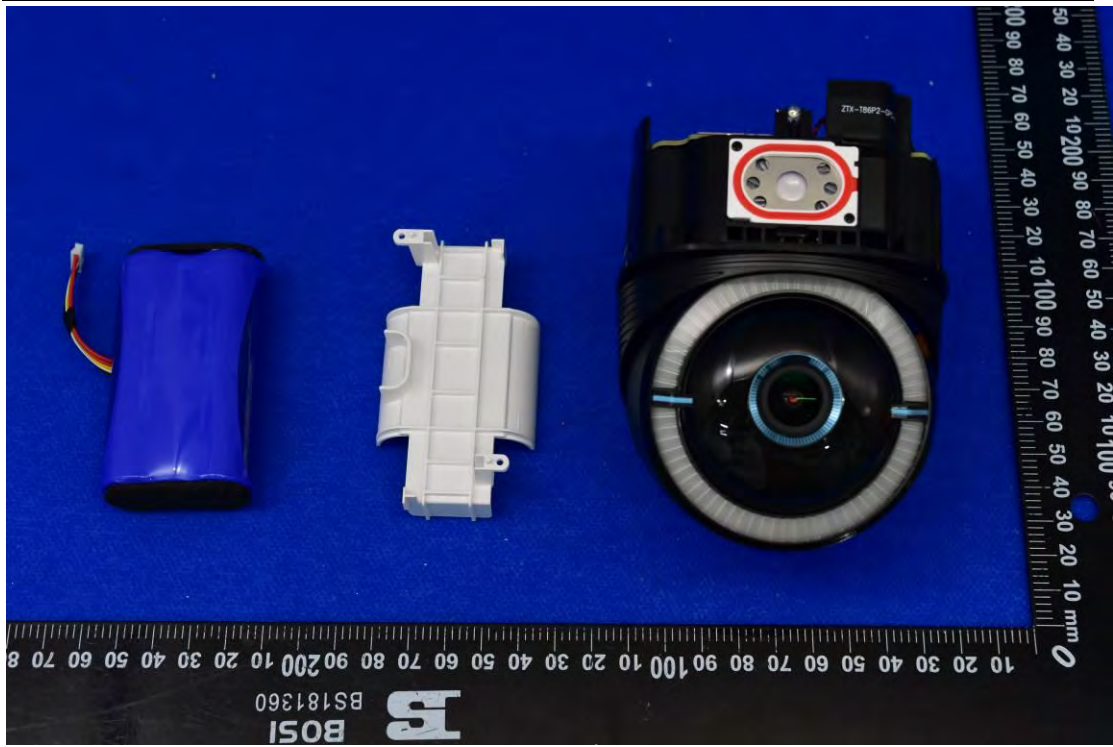

FCC ID: 2AOKB-T86P2

Internal Photos

1. EUT uncover view

2. Antenna view