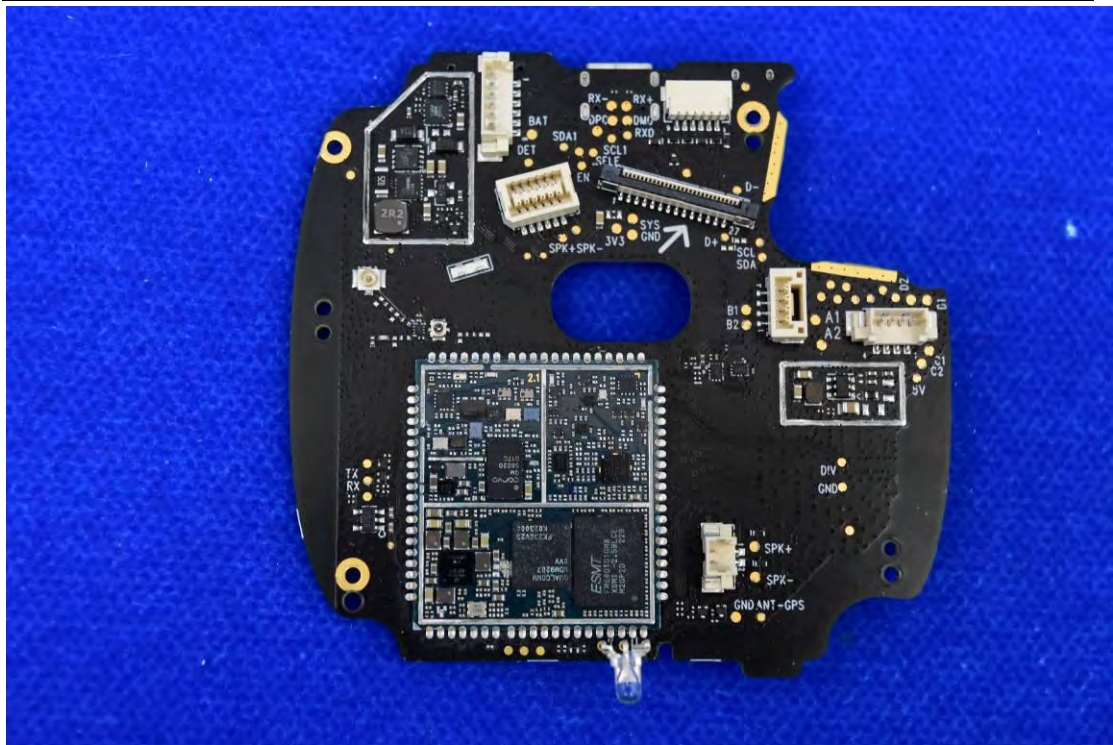

FCC ID: 2AOKB-T86P2

Internal Photos

1. EUT uncover view

2. Antenna view