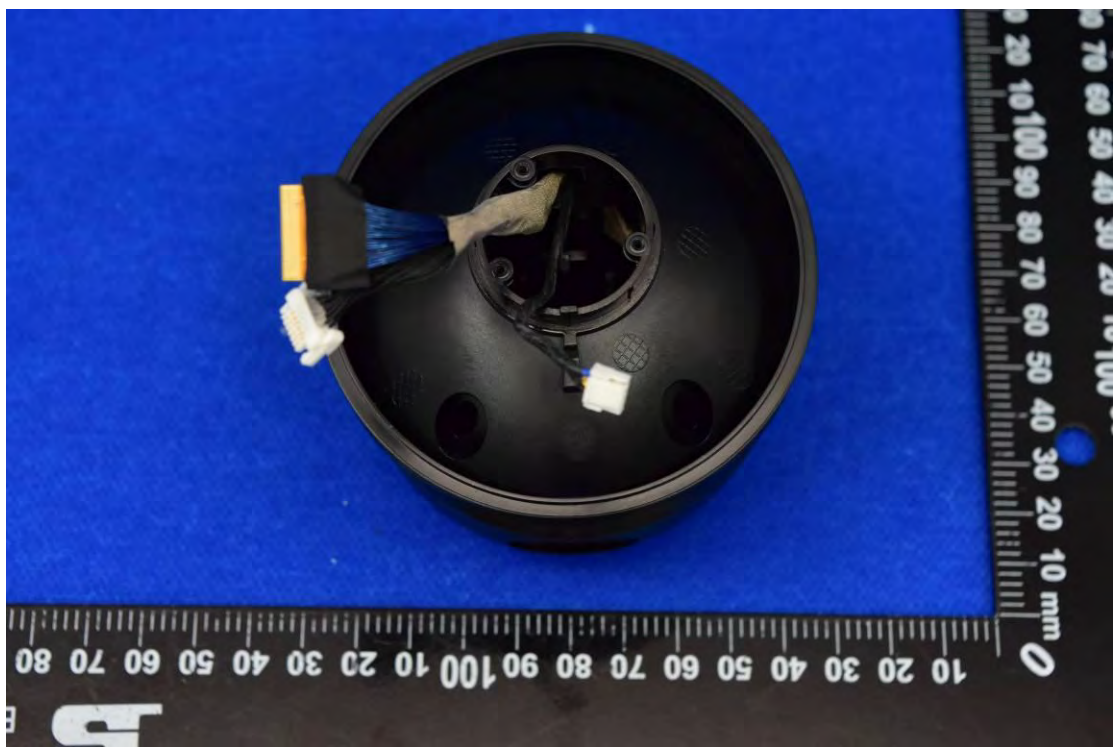

FCC ID: 2AOKB-T86P2

Internal Photos

1. EUT uncover view

2. Antenna view