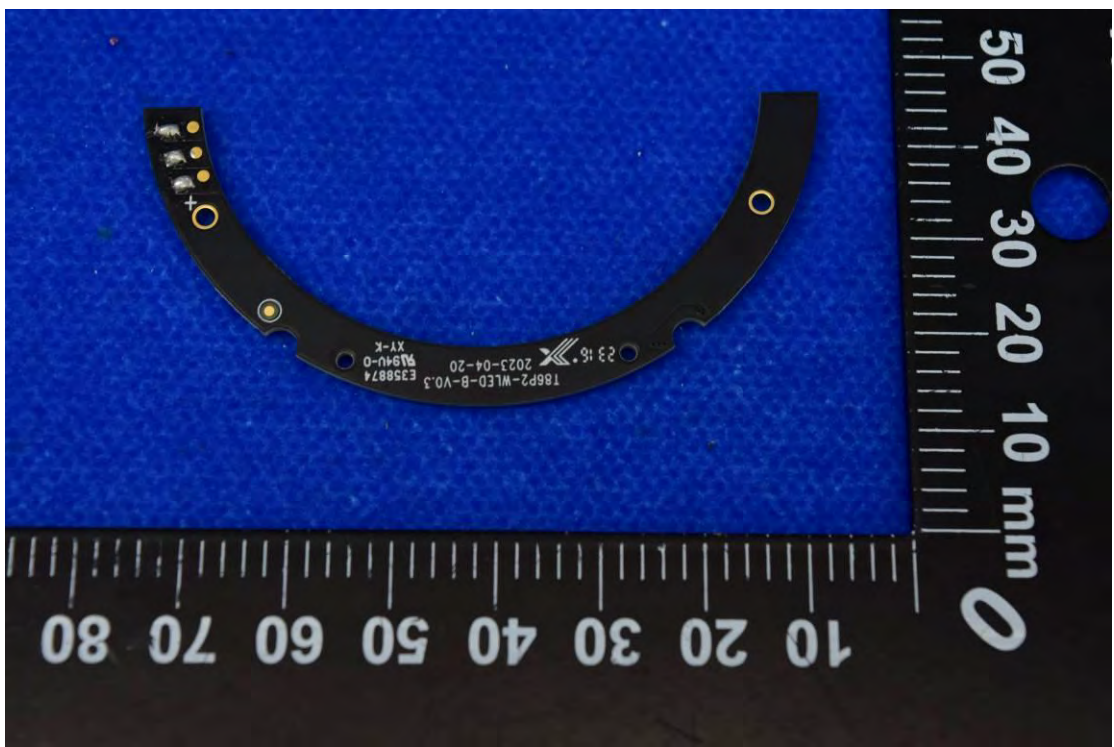

FCC ID: 2AOKB-T86P2

Internal Photos

1. EUT uncover view

2. Antenna view