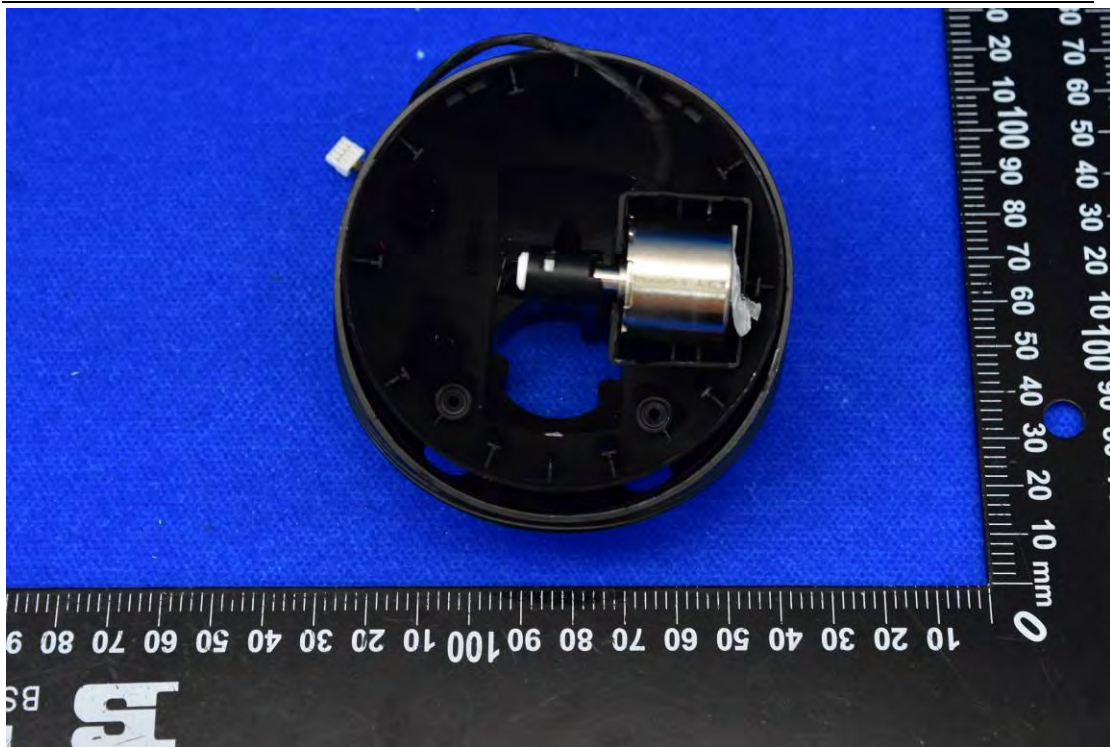

FCC ID: 2AOKB-T86P2

Internal Photos

1. EUT uncover view

2. Antenna view