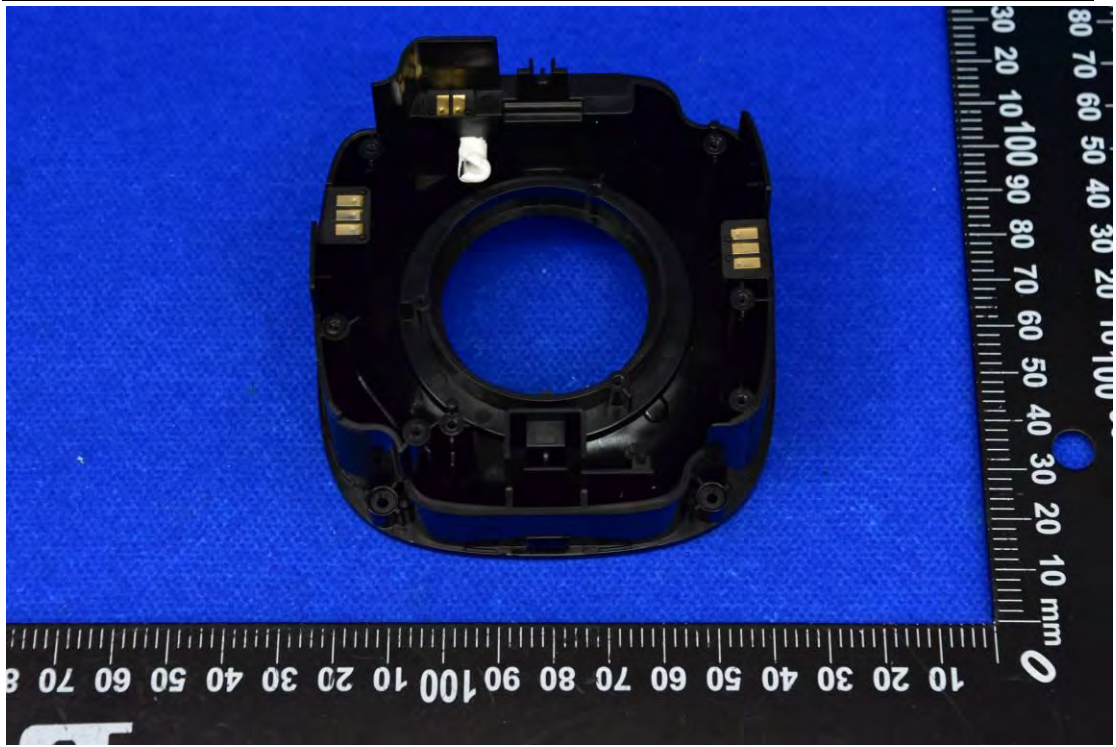

FCC ID: 2AOKB-T86P2

Internal Photos

1. EUT uncover view

2. Antenna view