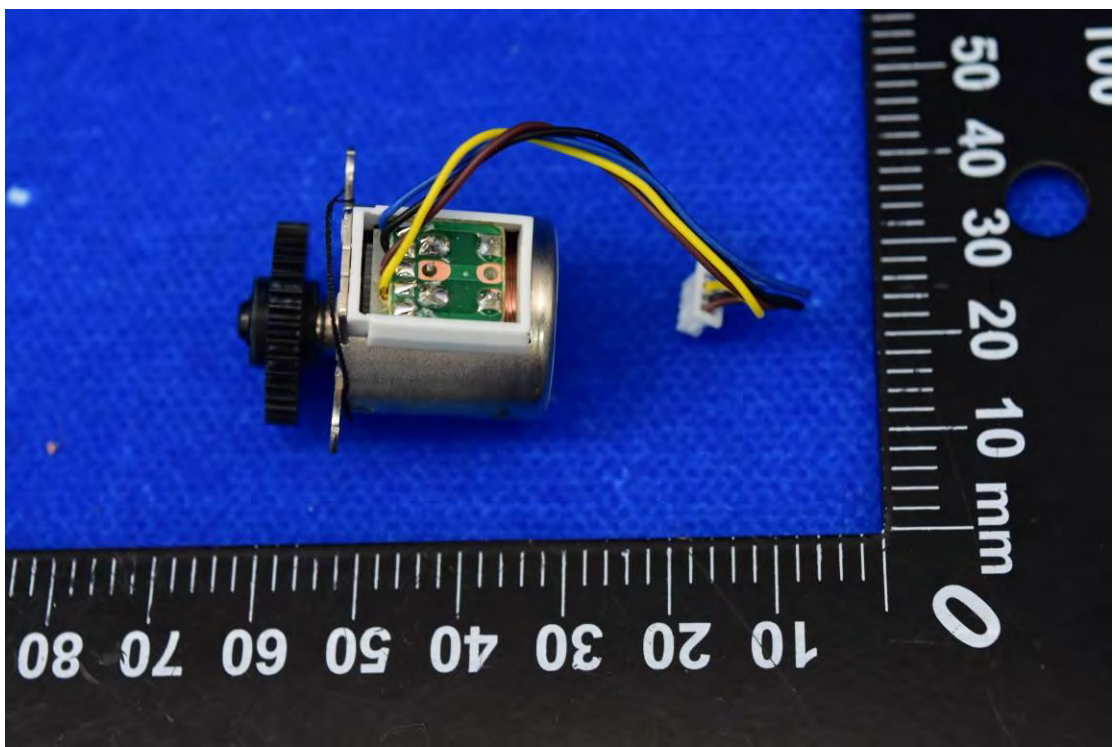

FCC ID: 2AOKB-T86P2

Internal Photos

1. EUT uncover view

2. Antenna view