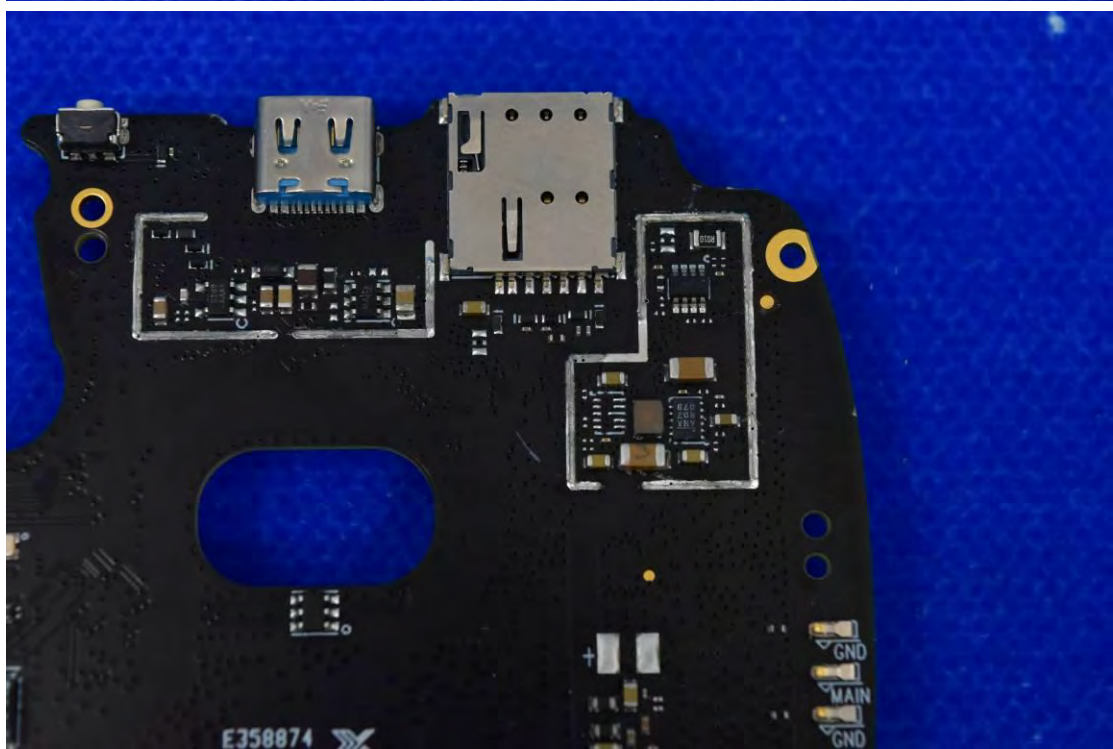

FCC ID: 2AOKB-T86P2

Internal Photos

1. EUT uncover view

2. Antenna view