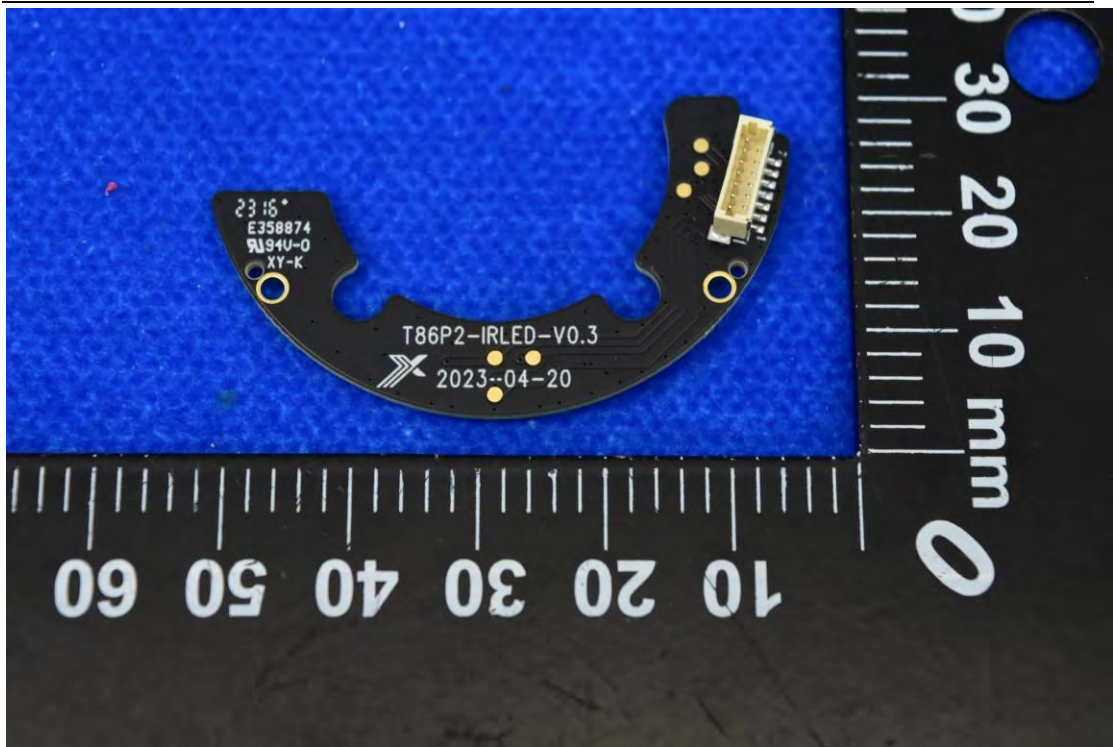

FCC ID: 2AOKB-T86P2

Internal Photos

1. EUT uncover view

2. Antenna view