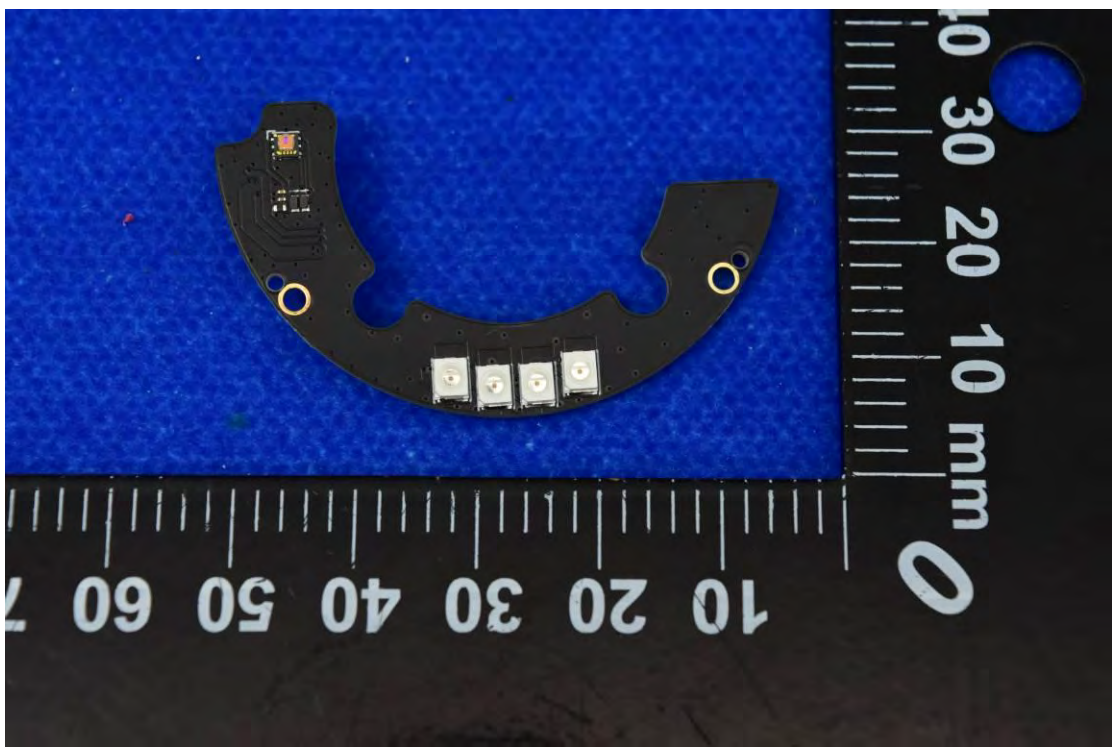

FCC ID: 2AOKB-T86P2

Internal Photos

1. EUT uncover view

2. Antenna view