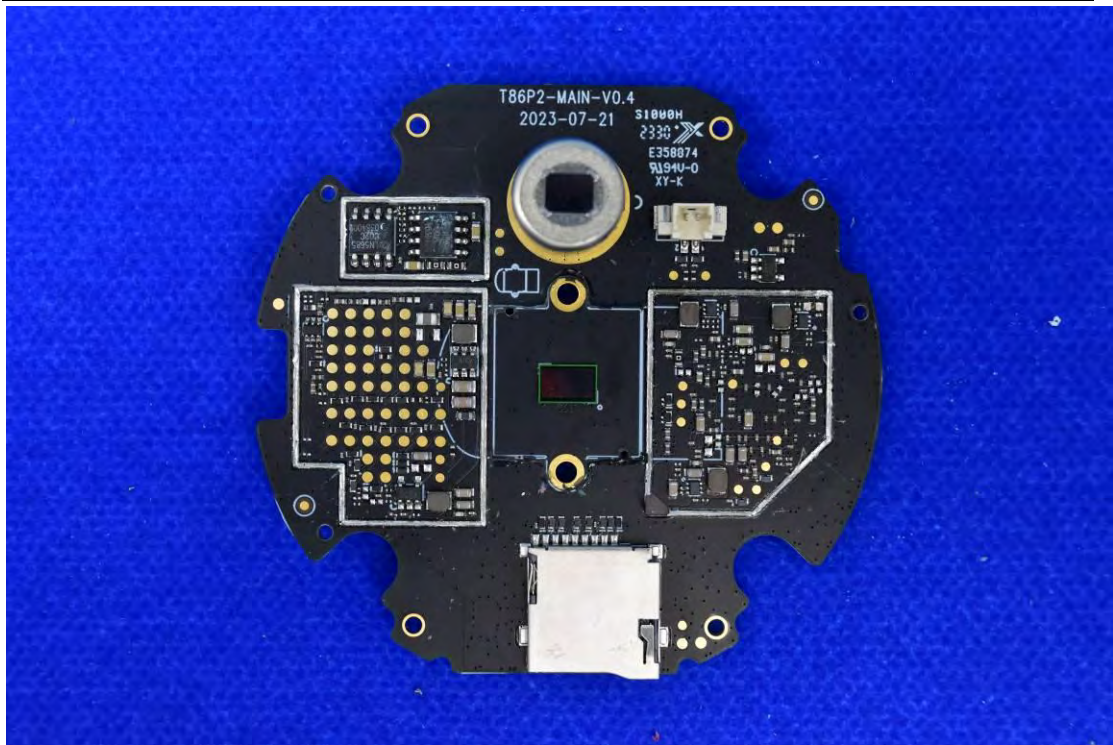

FCC ID: 2AOKB-T86P2

Internal Photos

1. EUT uncover view

2. Antenna view