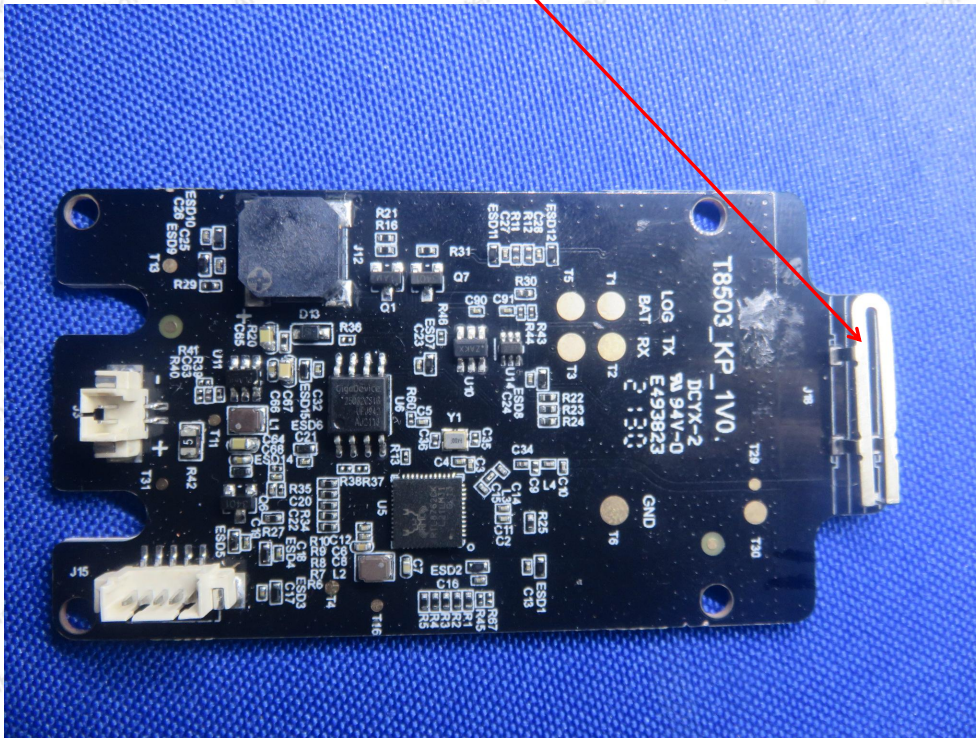

ANT

Shenzhen Anbotek Compliance Laboratory Limited

Address: 1/F., Building D, Sogood Science and Technology Park, Sanwei Community, Hangcheng Street, Bao'an District, Shenzhen, Guangdong, China.

Tel: (86) 755-26066440 Fax: (86) 755-26014772 Email: service@anbotek.com

Hotline
400-003-0500
www.anbotek.com