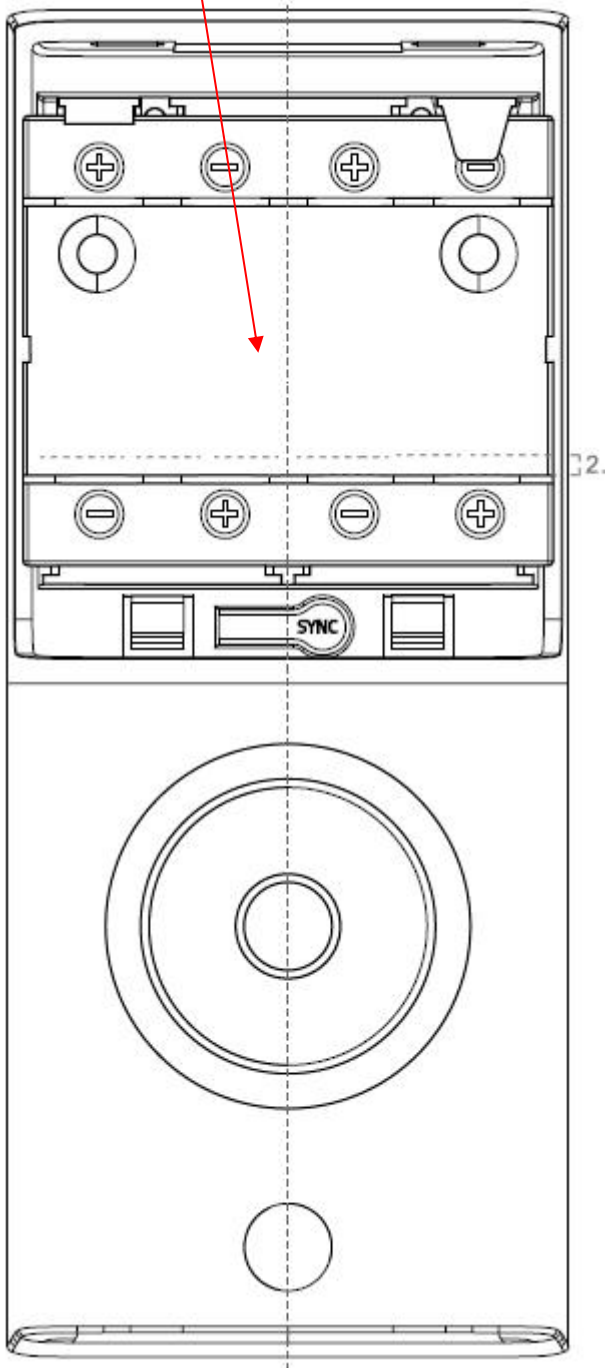

Label Location On EUT

Label

eufy
SECURITY

eufy Security Smart Lock E110
Model: T8502
Room 1318-19, Hollywood Plaza, 610 Nathan Road, Mongkok,
Kowloon, Hong Kong Anker Innovations Limited Made in China
IPX3 for exterior assembly
IC: 23451-T8502
FCC ID: 2AOKB-T8502
CAN ICES-003(B)/NMB-003(B)