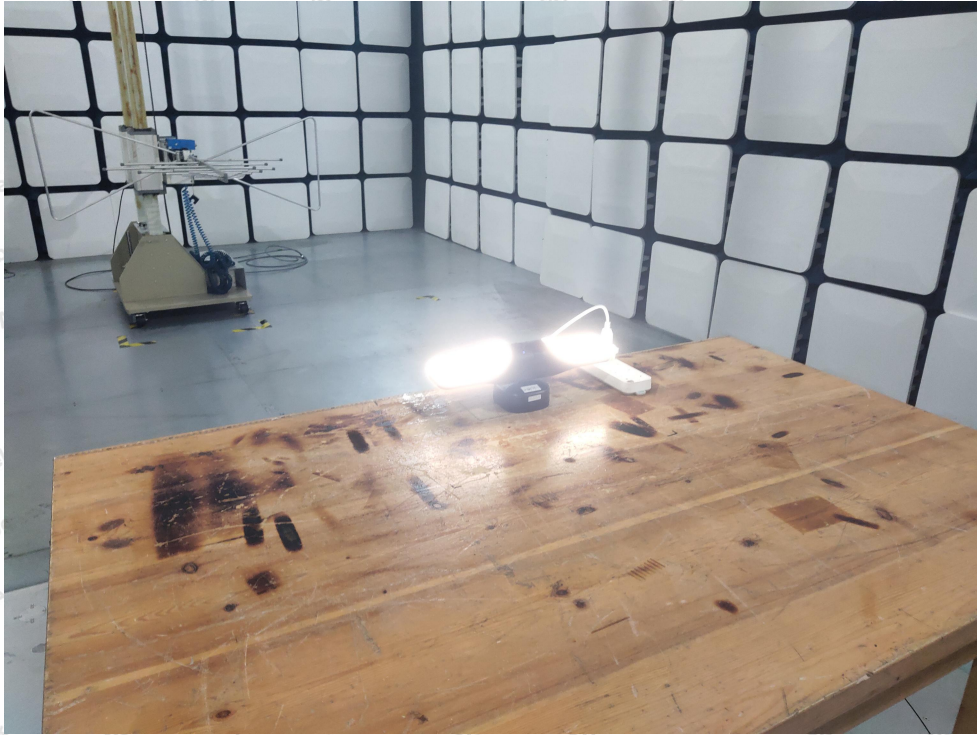

Test Setup Photograph

Photo of Conducted Emission Measurement

Photo of Radiation Emission Test

Anbotek

Product Safety

Shenzhen Anbotek Compliance Laboratory Limited

Address: 1/F., Building D, Sogood Science and Technology Park, Sanwei Community, Hangcheng Street, Bao'an District, Shenzhen, Guangdong, China.
Tel: (86) 0755-26066440 Fax: (86) 0755-26014772 Email: service@anbotek.com