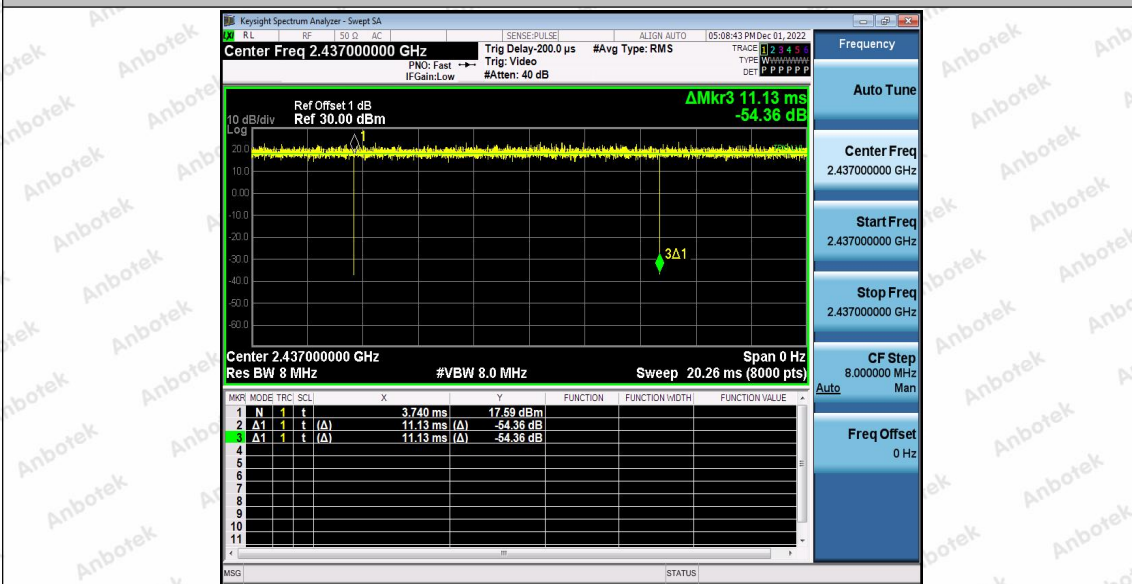

11N20_Ant1_2462

Shenzhen Anbotek Compliance Laboratory Limited

Address: 1/F., Building D, Sogood Science and Technology Park, Sanwei Community, Hangcheng Street, Bao'an District, Shenzhen, Guangdong, China.
Tel: (86) 0755-26066440 Fax: (86) 0755-26014772 Email: service@anbotek.com

Hotline 400-003-0500
www.anbotek.com.cn