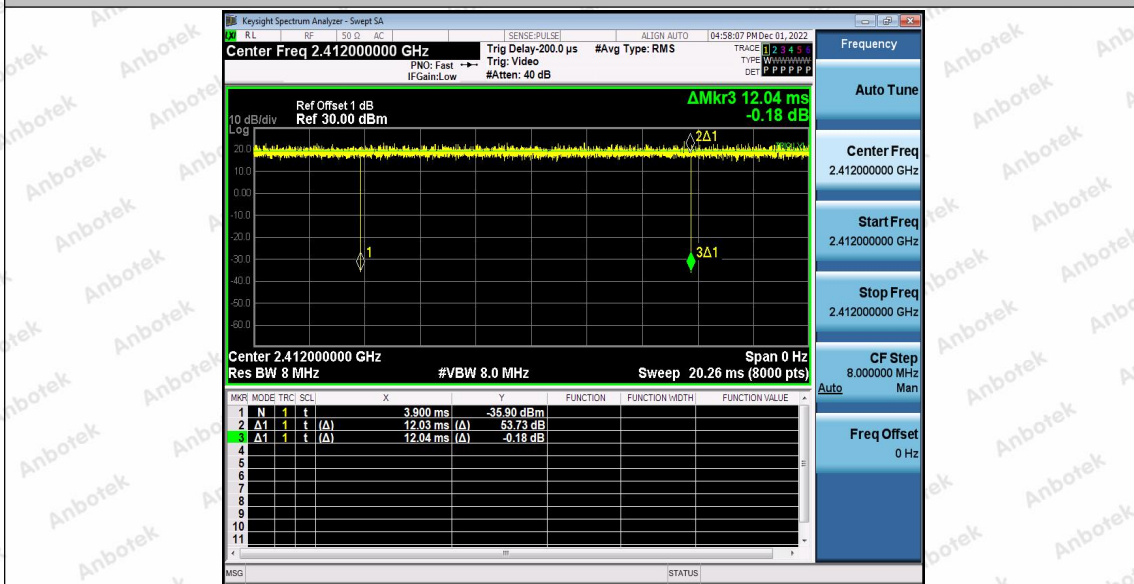

11G_Ant1_2437

Shenzhen Anbotek Compliance Laboratory Limited

Address: 1/F., Building D, Sogood Science and Technology Park, Sanwei Community, Hangcheng Street, Bao'an District, Shenzhen, Guangdong, China.
Tel: (86) 0755-26066440 Fax: (86) 0755-26014772 Email: service@anbotek.com

Hotline 400-003-0500
www.anbotek.com.cn