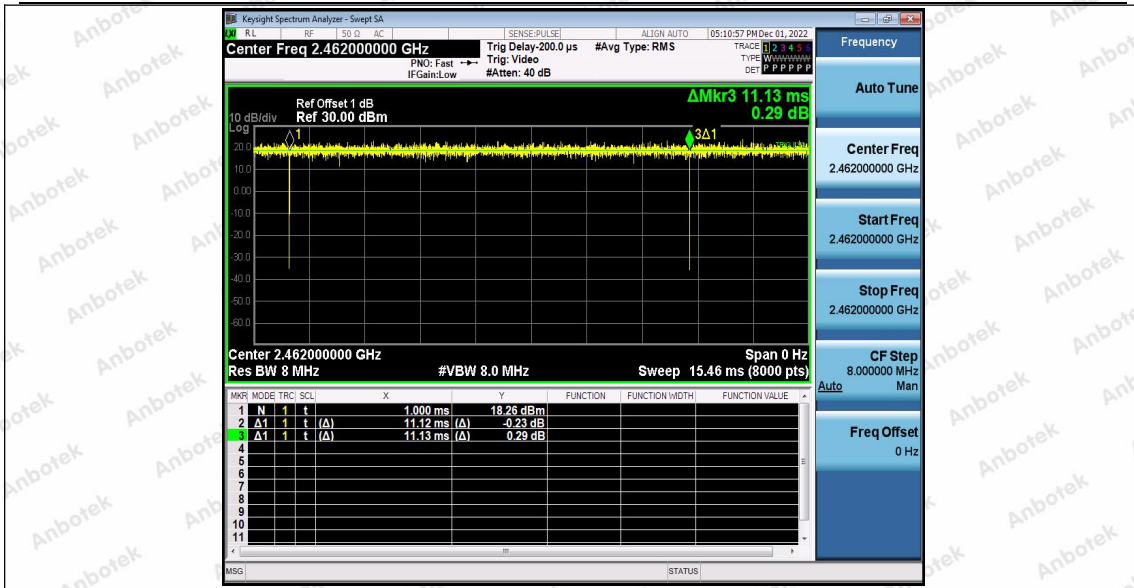

---End---

Shenzhen Anbotek Compliance Laboratory Limited

Address: 1/F., Building D, Sogood Science and Technology Park, Sanwei Community, Hangcheng Street, Bao'an District, Shenzhen, Guangdong, China.
Tel: (86) 0755-26066440 Fax: (86) 0755-26014772 Email: service@anbotek.com

Hotline
400-003-0500
www.anbotek.com.cn