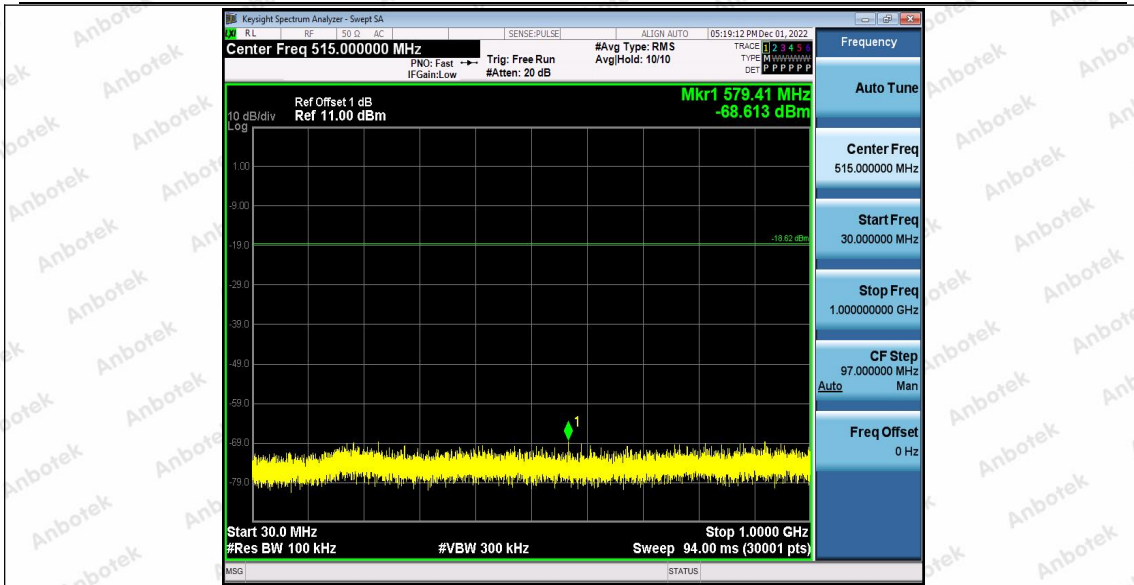

11G_Ant1_2412_1000~26500