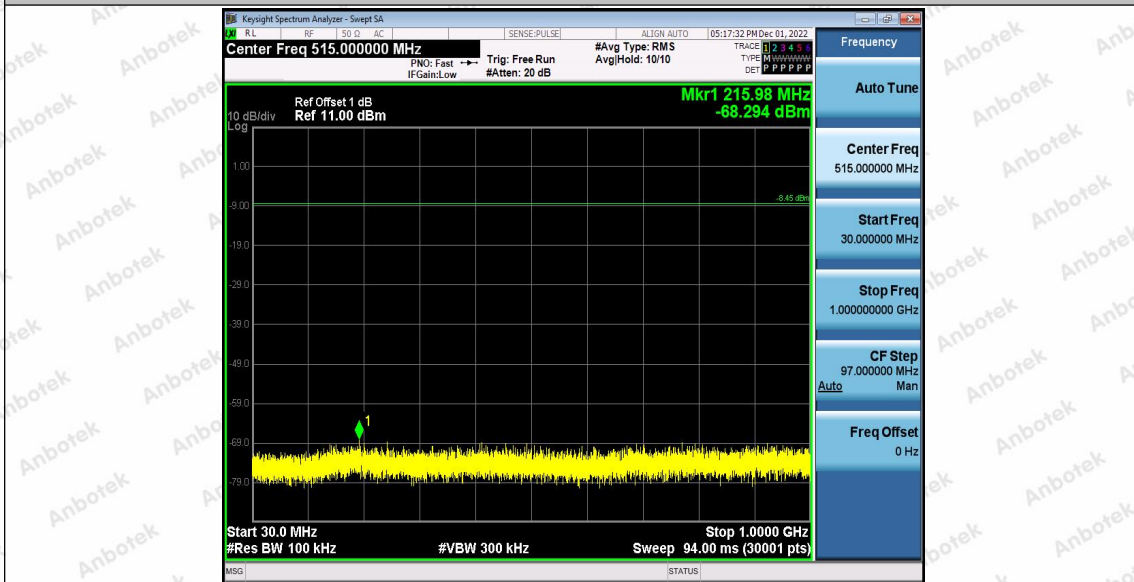

11B_Ant1_2462_1000~26500

Shenzhen Anbotek Compliance Laboratory Limited

Address: 1/F., Building D, Sogood Science and Technology Park, Sanwei Community, Hangcheng Street, Bao'an District, Shenzhen, Guangdong, China.
Tel: (86) 0755-26066440 Fax: (86) 0755-26014772 Email: service@anbotek.com

Hotline
400-003-0500
www.anbotek.com.cn