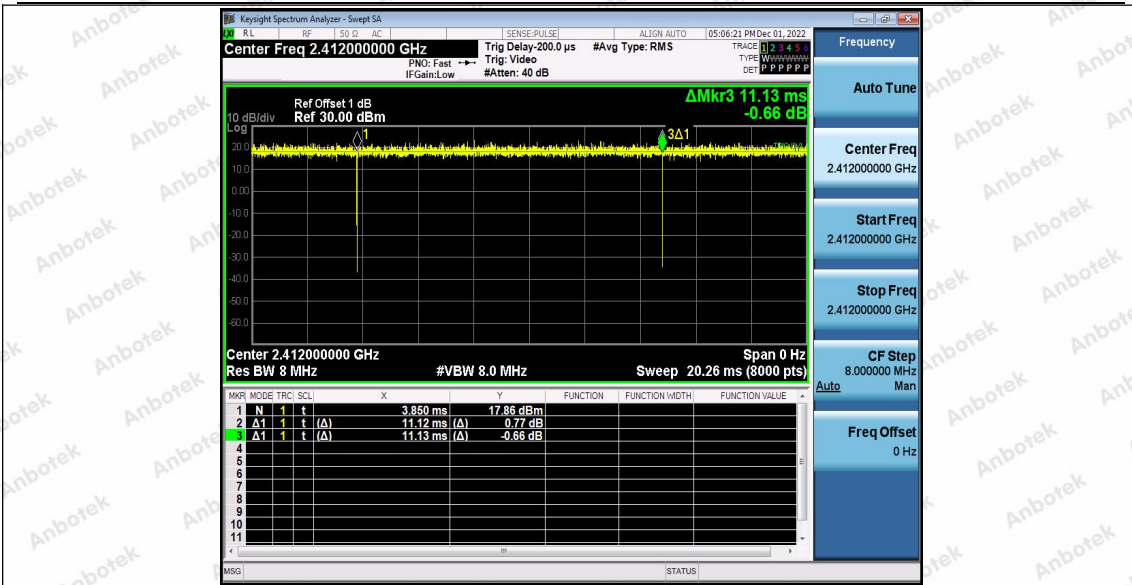

11N20_Ant1_2437