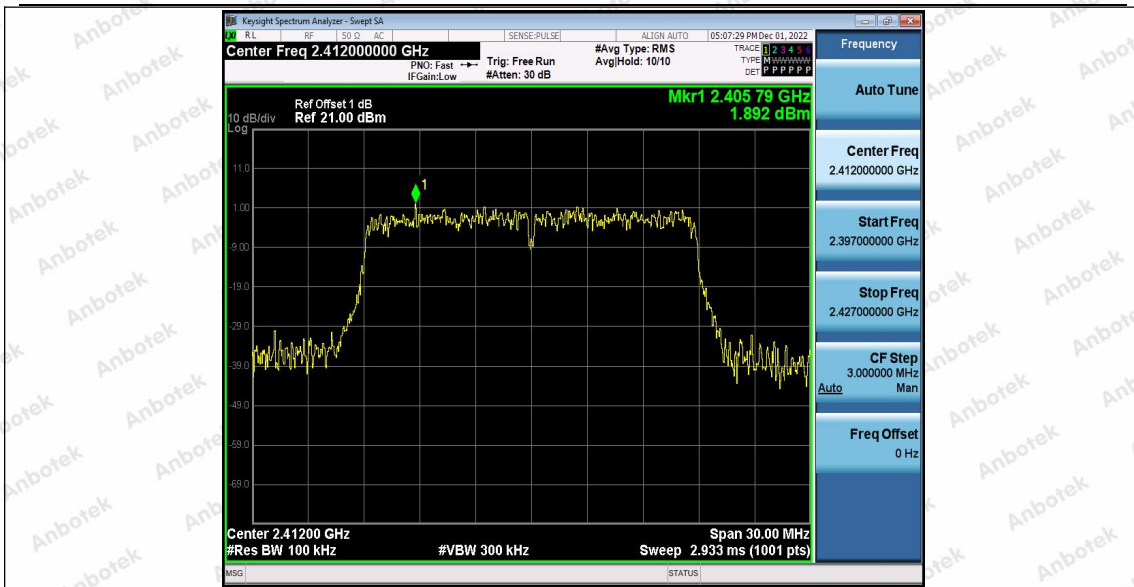

11N20_Ant1_2412_30~1000