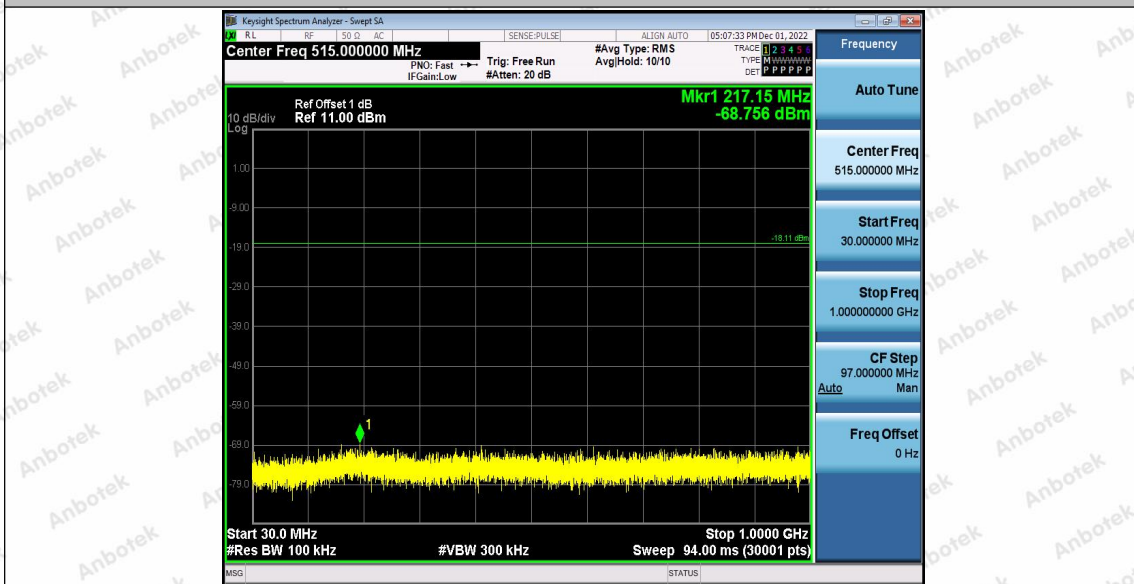

11N20_Ant1_2412_1000~26500

Shenzhen Anbotek Compliance Laboratory Limited

Address: 1/F., Building D, Sogood Science and Technology Park, Sanwei Community, Hangcheng Street, Bao'an District, Shenzhen, Guangdong, China.
Tel: (86) 0755-26066440 Fax: (86) 0755-26014772 Email: service@anbotek.com

Hotline
400-003-0500
www.anbotek.com.cn