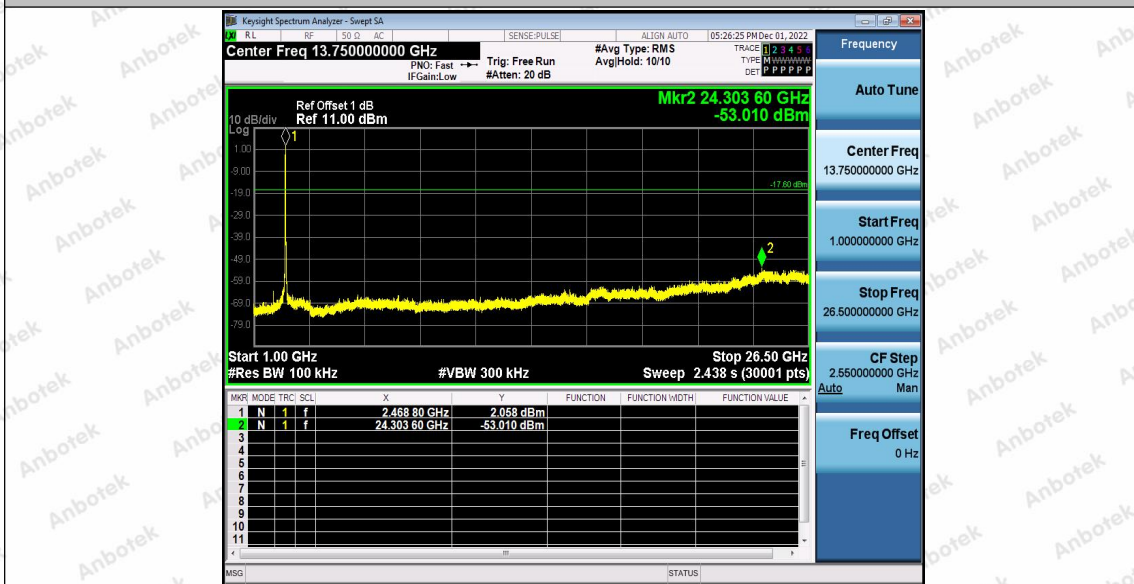

11N20_Ant1_2412_0~Reference

Shenzhen Anbotek Compliance Laboratory Limited

Address: 1/F., Building D, Sogood Science and Technology Park, Sanwei Community, Hangcheng Street, Bao'an District, Shenzhen, Guangdong, China.
Tel: (86) 0755-26066440 Fax: (86) 0755-26014772 Email: service@anbotek.com

Hotline 400-003-0500
www.anbotek.com.cn