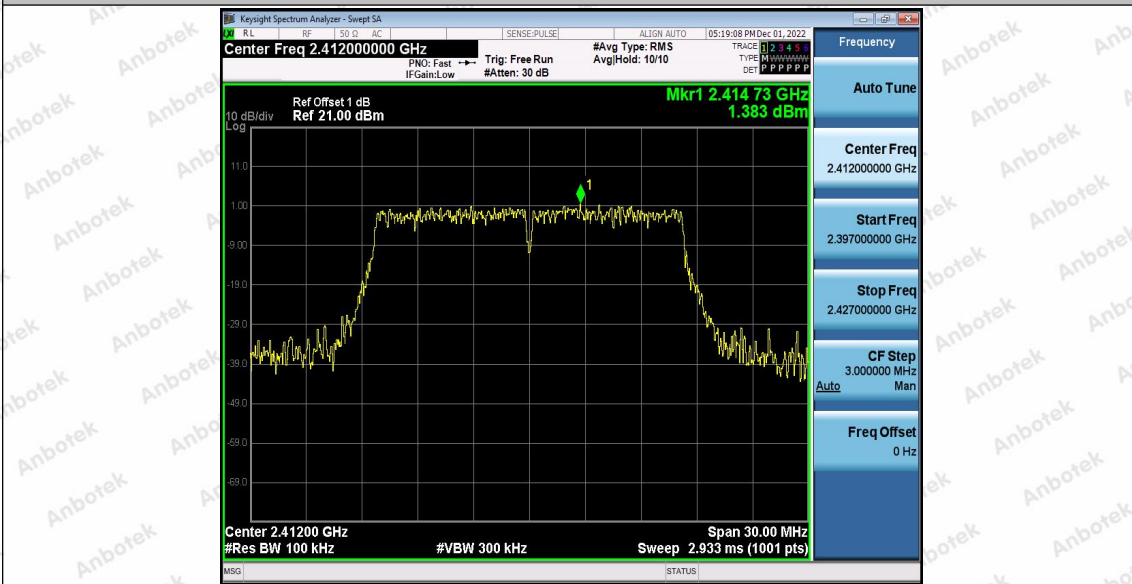

11G_Ant1_2412_30~1000

Shenzhen Anbotek Compliance Laboratory Limited

Address: 1/F., Building D, Sogood Science and Technology Park, Sanwei Community, Hangcheng Street, Bao'an District, Shenzhen, Guangdong, China.
Tel: (86) 0755-26066440 Fax: (86) 0755-26014772 Email: service@anbotek.com

Hotline
400-003-0500
www.anbotek.com.cn