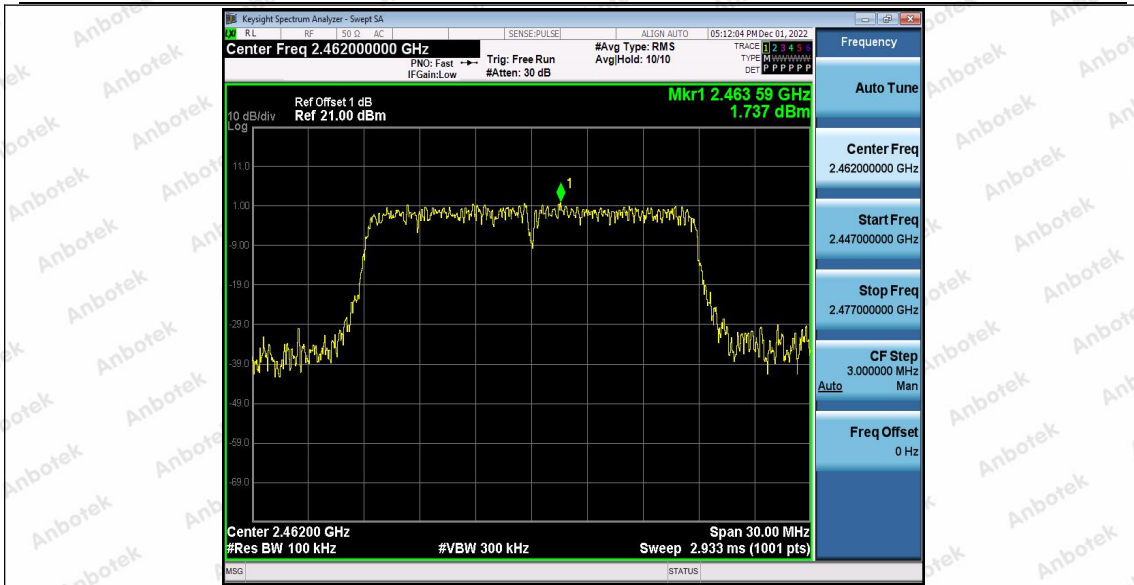

11N20_Ant1_2462_30~1000