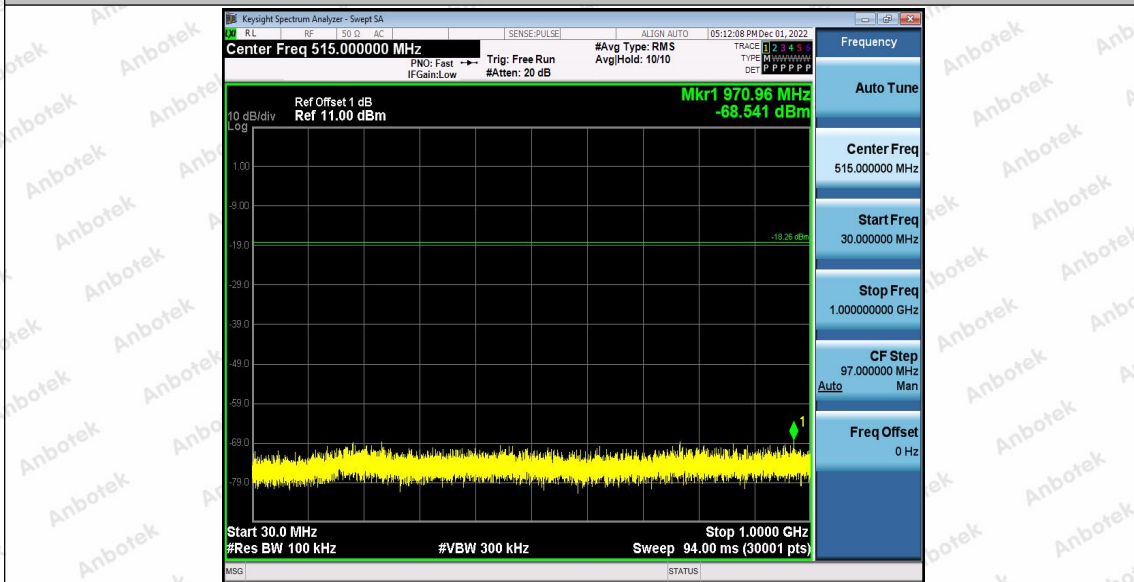

11N20_Ant1_2462_1000~26500

Shenzhen Anbotek Compliance Laboratory Limited

Address: 1/F., Building D, Sogood Science and Technology Park, Sanwei Community, Hangcheng Street, Bao'an District, Shenzhen, Guangdong, China.
Tel: (86) 0755-26066440 Fax: (86) 0755-26014772 Email: service@anbotek.com

Hotline
400-003-0500
www.anbotek.com.cn