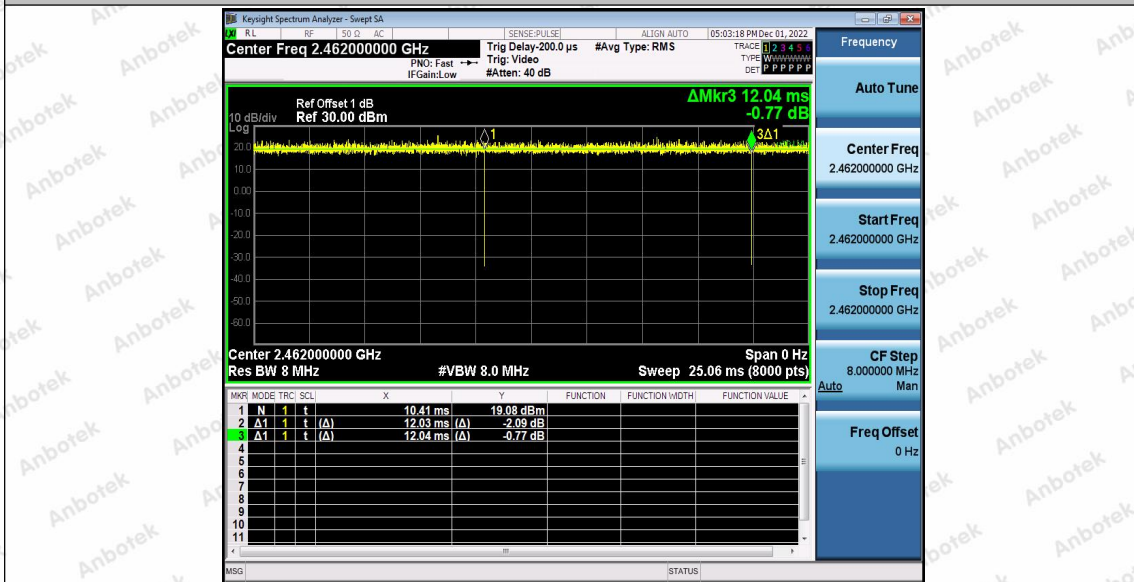

11N20_Ant1_2412

Shenzhen Anbotek Compliance Laboratory Limited

Address: 1/F., Building D, Sogood Science and Technology Park, Sanwei Community, Hangcheng Street, Bao'an District, Shenzhen, Guangdong, China.
Tel: (86) 0755-26066440 Fax: (86) 0755-26014772 Email: service@anbotek.com

Hotline 400-003-0500
www.anbotek.com.cn