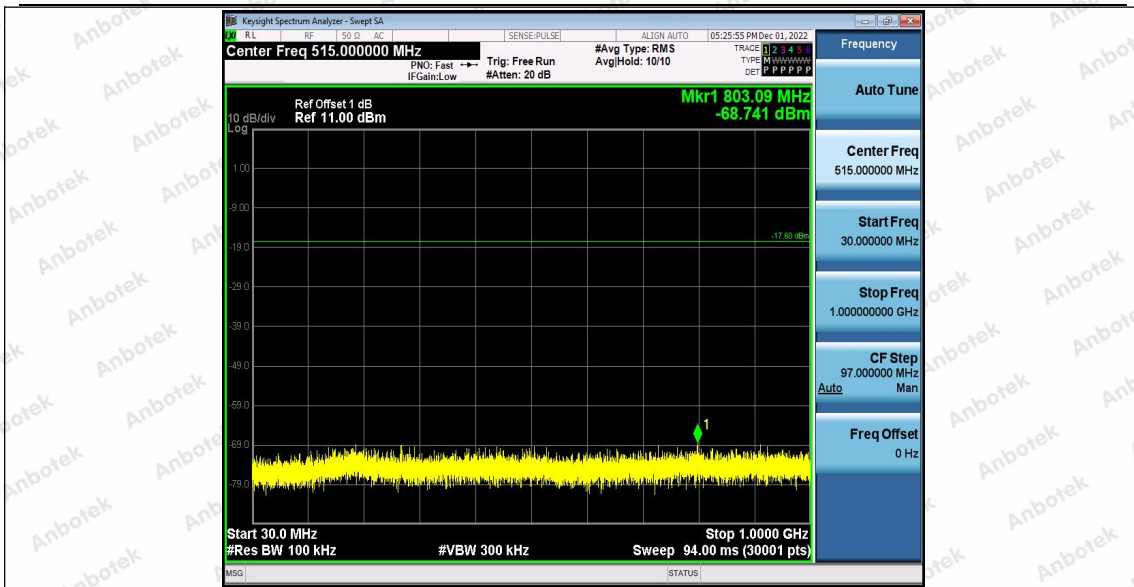

11G_Ant1_2462_1000~26500