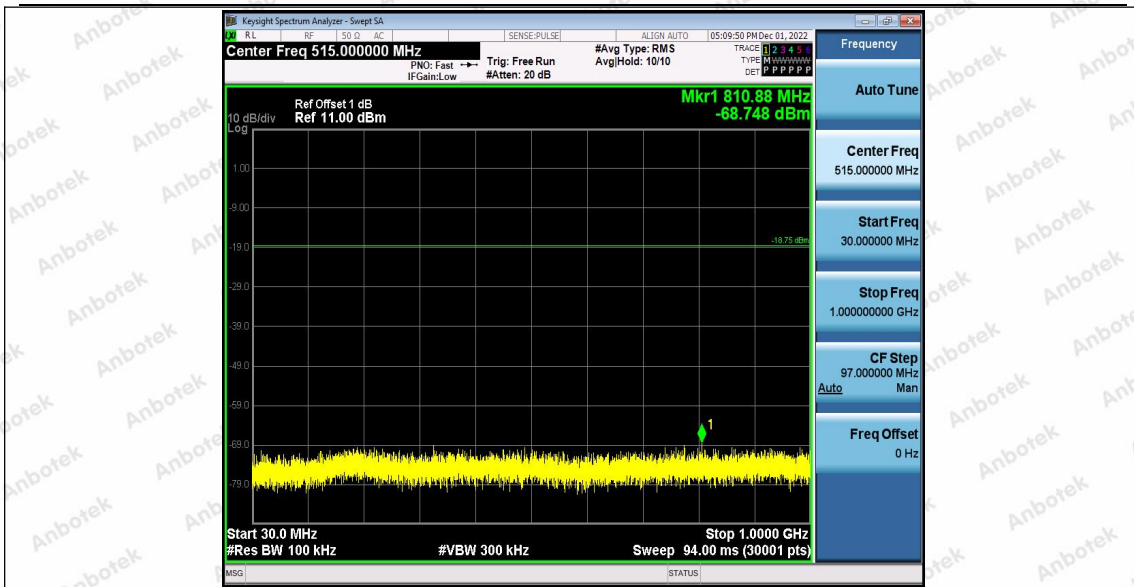

11N20_Ant1_2437_1000~26500