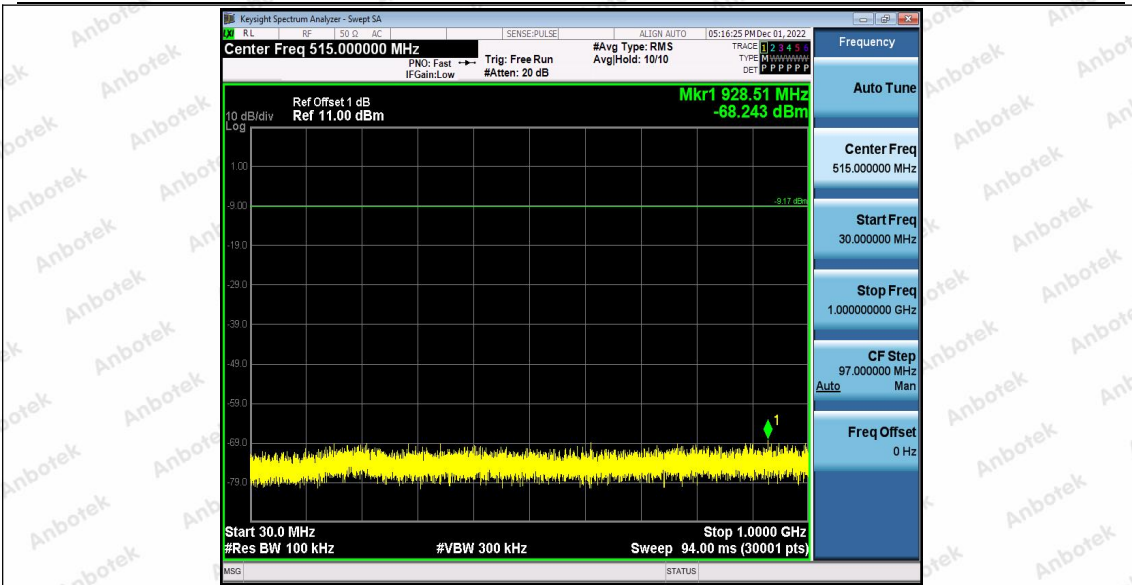

11B_Ant1_2437_1000~26500