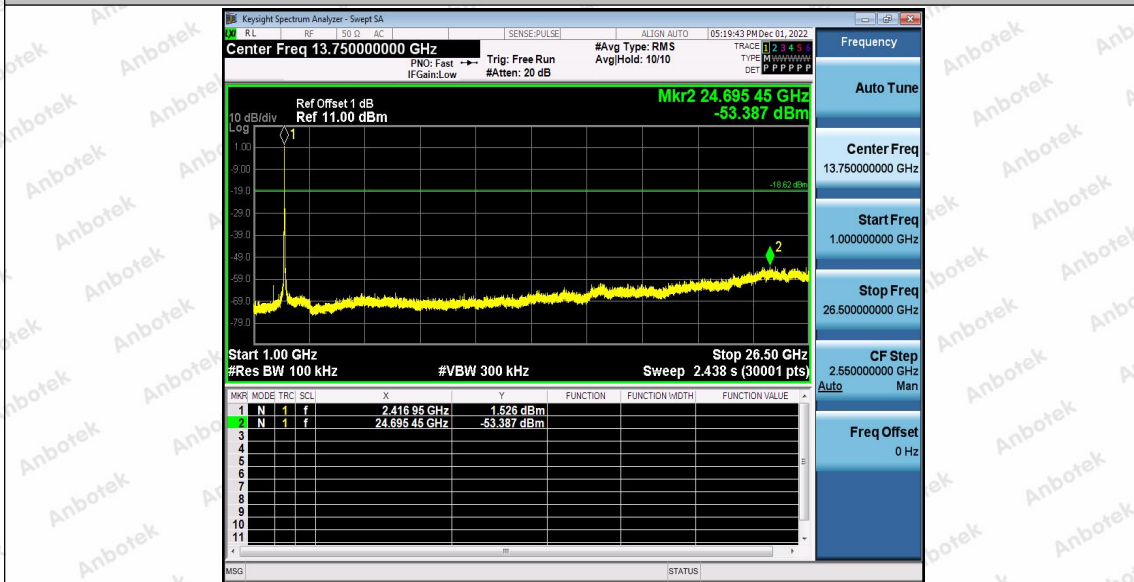

11G_Ant1_2437_0~Reference

Shenzhen Anbotek Compliance Laboratory Limited

Address: 1/F., Building D, Sogood Science and Technology Park, Sanwei Community, Hangcheng Street, Bao'an District, Shenzhen, Guangdong, China.
Tel: (86) 0755-26066440 Fax: (86) 0755-26014772 Email: service@anbotek.com

Hotline
400-003-0500
www.anbotek.com.cn