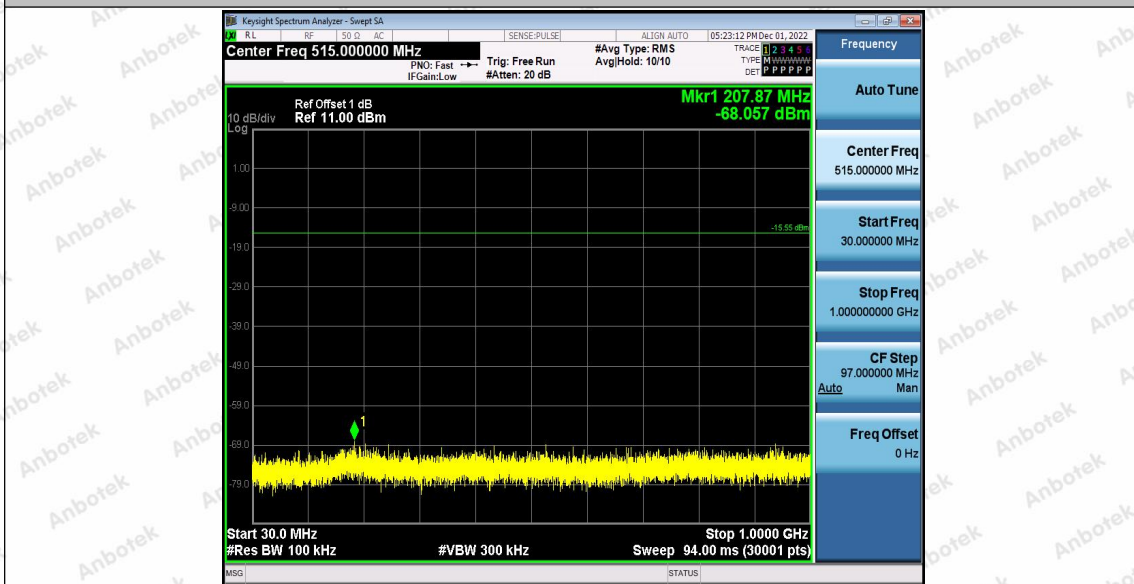

11G_Ant1_2437_1000~26500

Shenzhen Anbotek Compliance Laboratory Limited

Address: 1/F., Building D, Sogood Science and Technology Park, Sanwei Community, Hangcheng Street, Bao'an District, Shenzhen, Guangdong, China.
Tel: (86) 0755-26066440 Fax: (86) 0755-26014772 Email: service@anbotek.com

Hotline
400-003-0500
www.anbotek.com.cn