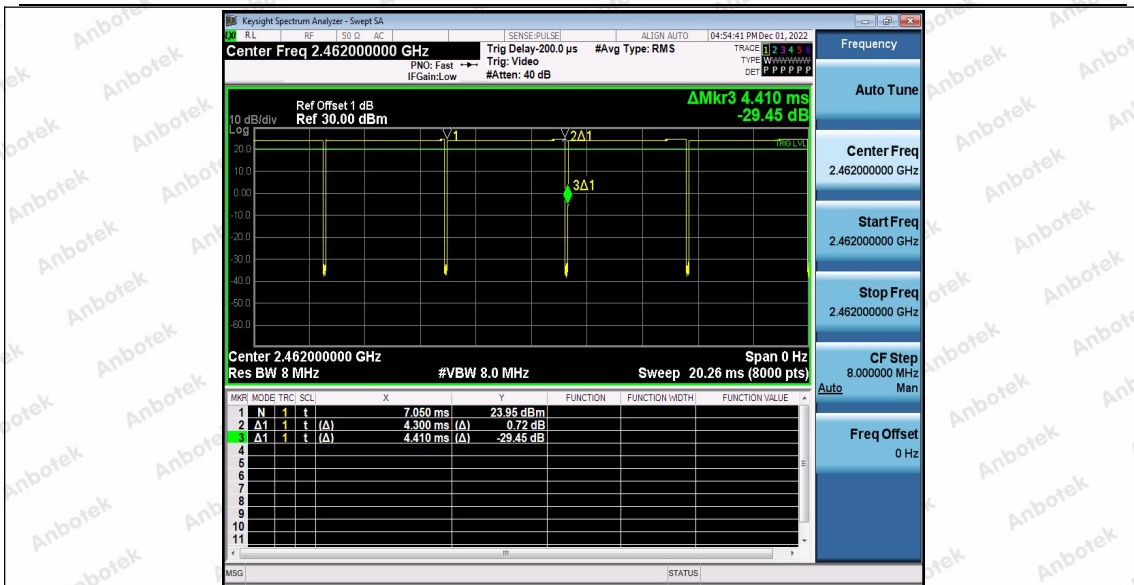

11G_Ant1_2412