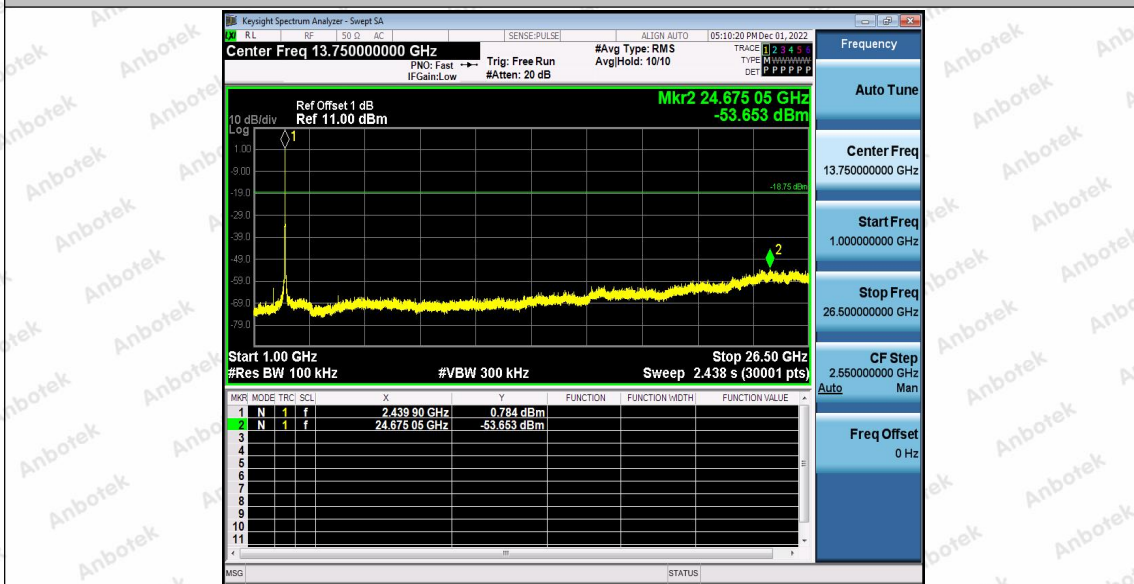

11N20_Ant1_2462_0~Reference

Shenzhen Anbotek Compliance Laboratory Limited

Address: 1/F., Building D, Sogood Science and Technology Park, Sanwei Community, Hangcheng Street, Bao'an District, Shenzhen, Guangdong, China.
Tel: (86) 0755-26066440 Fax: (86) 0755-26014772 Email: service@anbotek.com

Hotline
400-003-0500
www.anbotek.com.cn