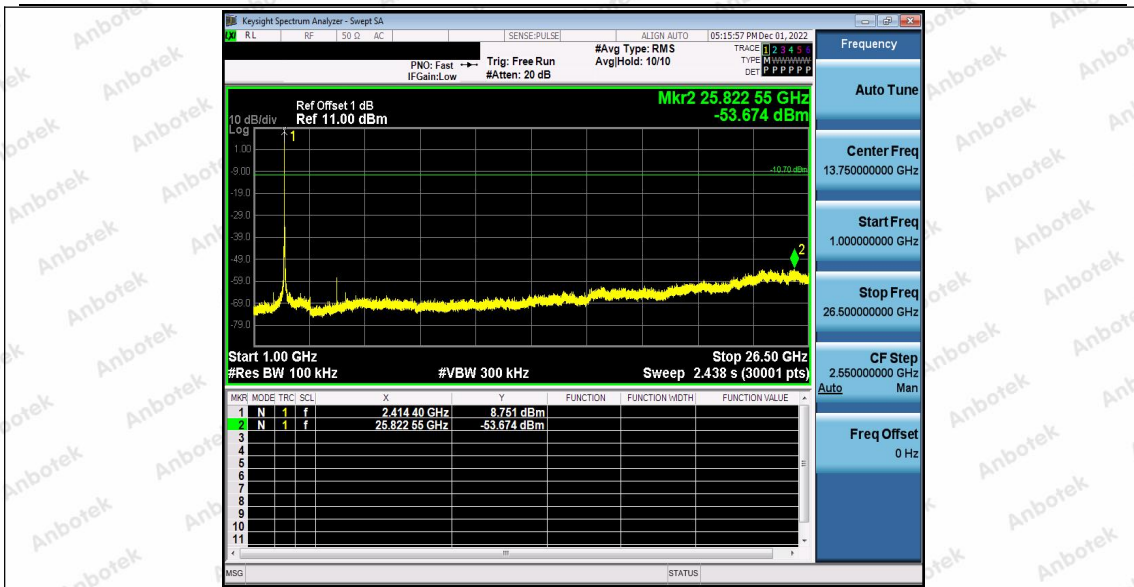

11B_Ant1_2437_0~Reference