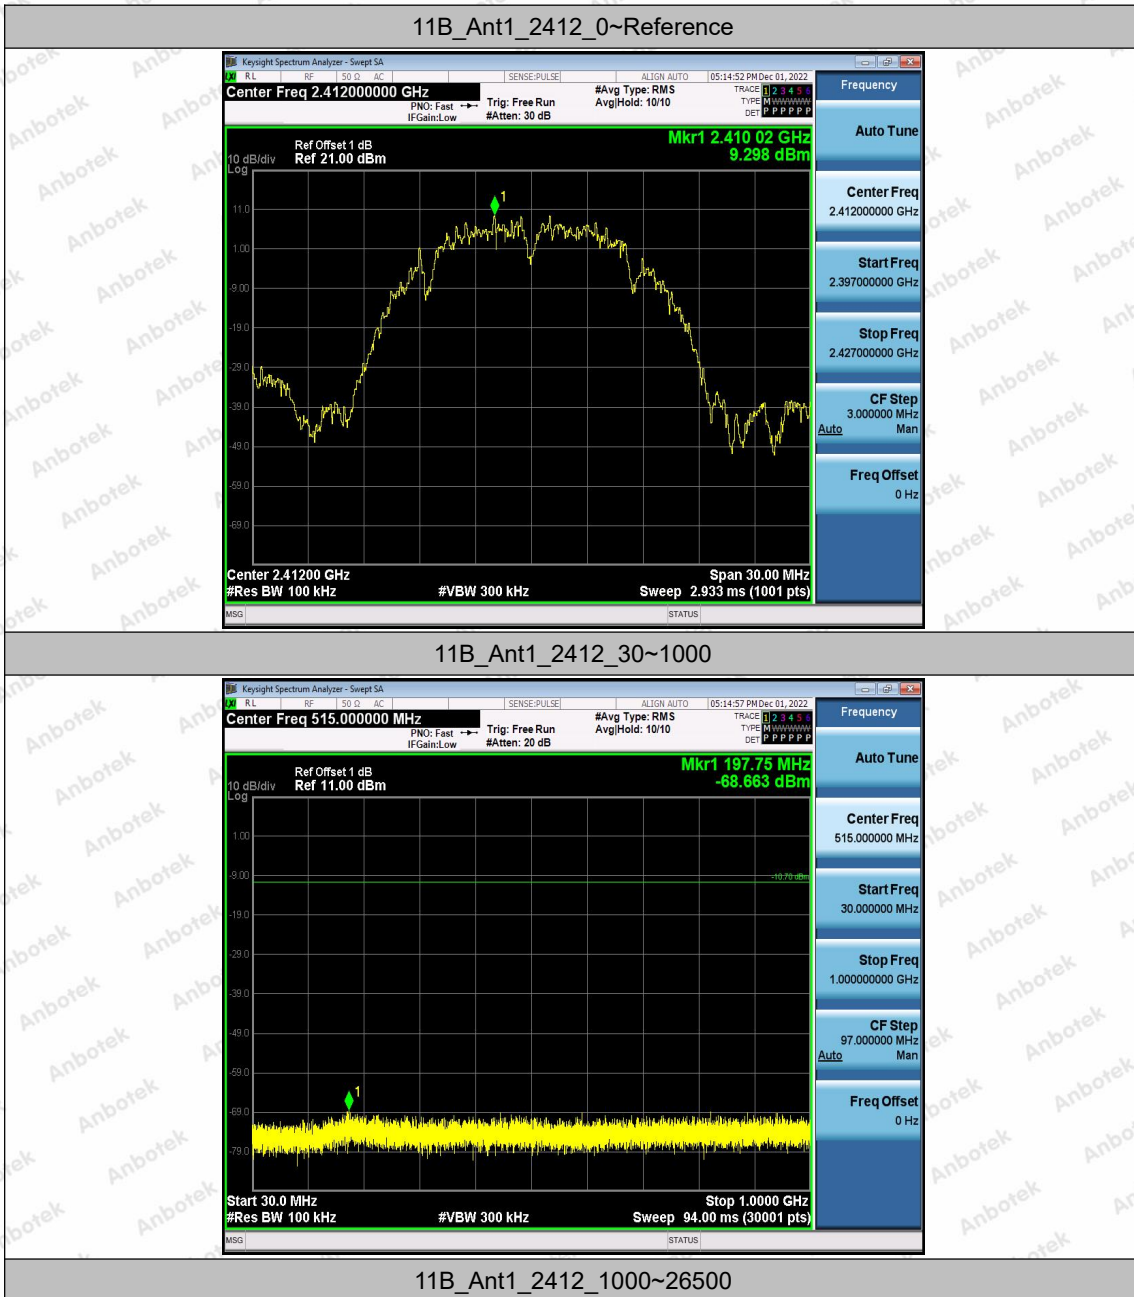

Test Graphs

Shenzhen Anbotek Compliance Laboratory Limited

Address: 1/F., Building D, Sogood Science and Technology Park, Sanwei Community, Hangcheng Street, Bao'an District, Shenzhen, Guangdong, China.
Tel: (86) 0755-26066440 Fax: (86) 0755-26014772 Email: service@anbotek.com

Hotline 400-003-0500
www.anbotek.com.cn