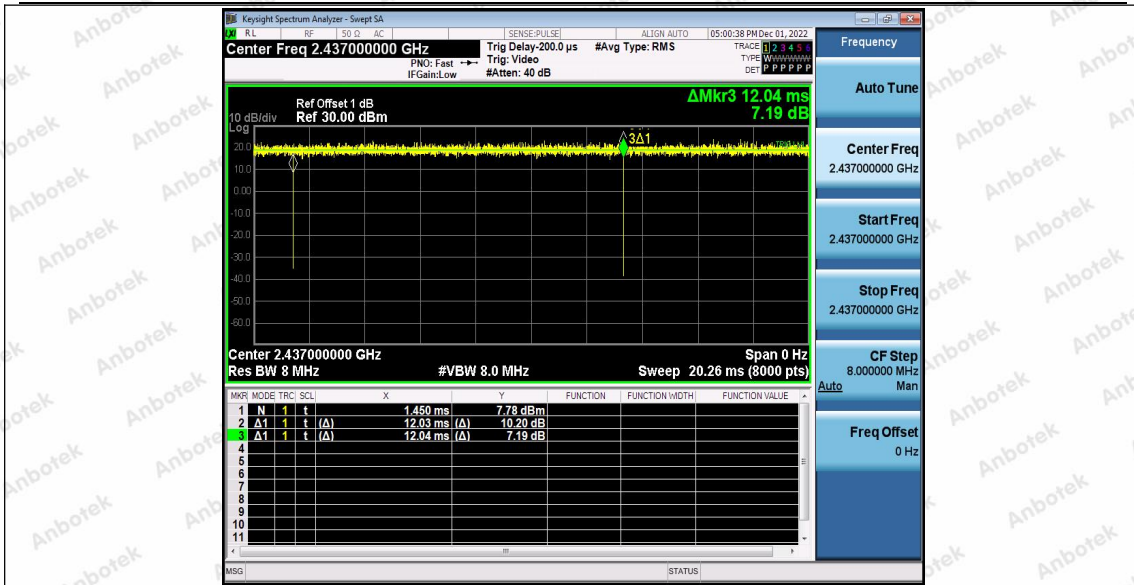

11G_Ant1_2462