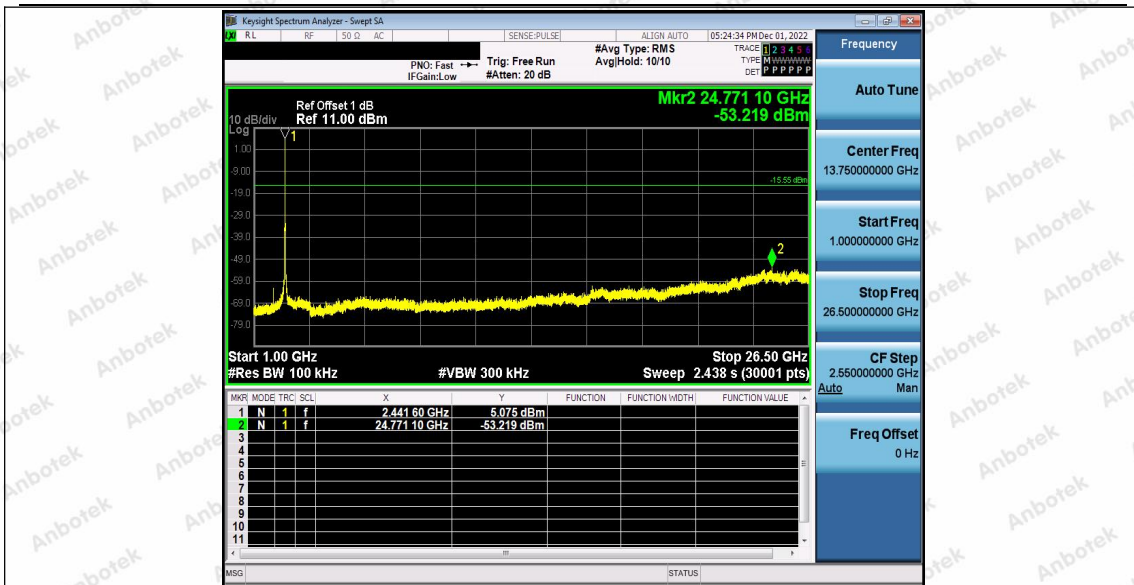

11G_Ant1_2462_0~Reference