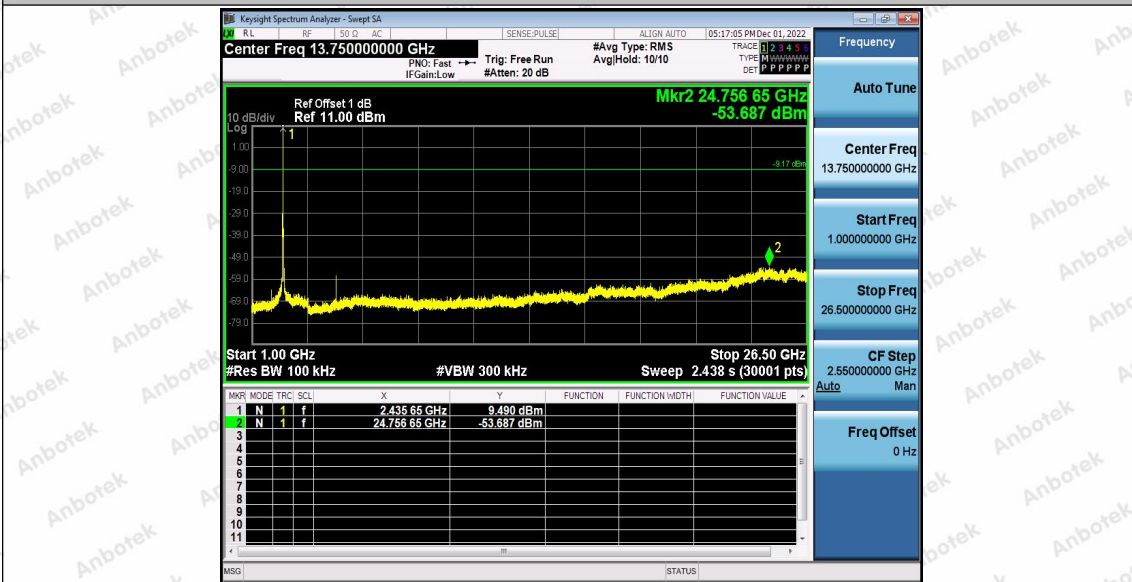

11B_Ant1_2462_0~Reference

Shenzhen Anbotek Compliance Laboratory Limited

Address: 1/F., Building D, Sogood Science and Technology Park, Sanwei Community, Hangcheng Street, Bao'an District, Shenzhen, Guangdong, China.
Tel: (86) 0755-26066440 Fax: (86) 0755-26014772 Email: service@anbotek.com

Hotline 400-003-0500
www.anbotek.com.cn