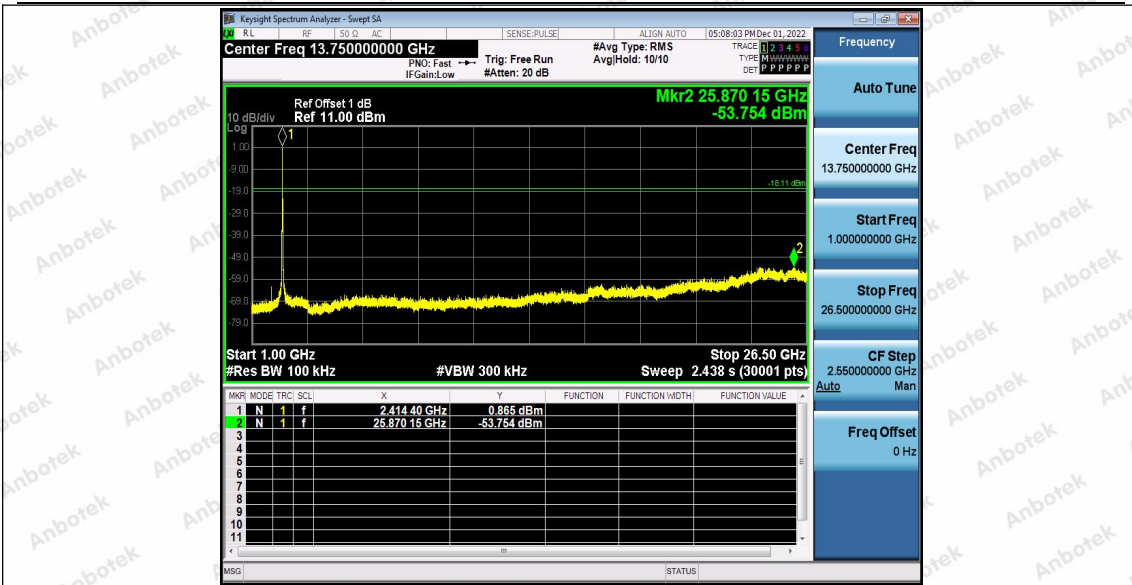

11N20_Ant1_2437_0~Reference