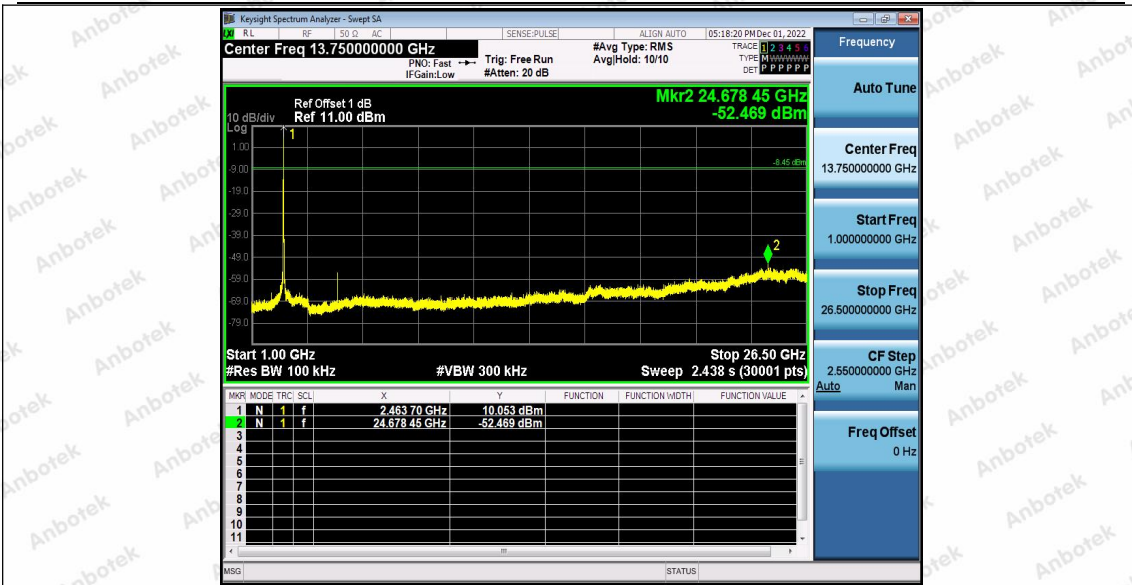

11G_Ant1_2412_0~Reference