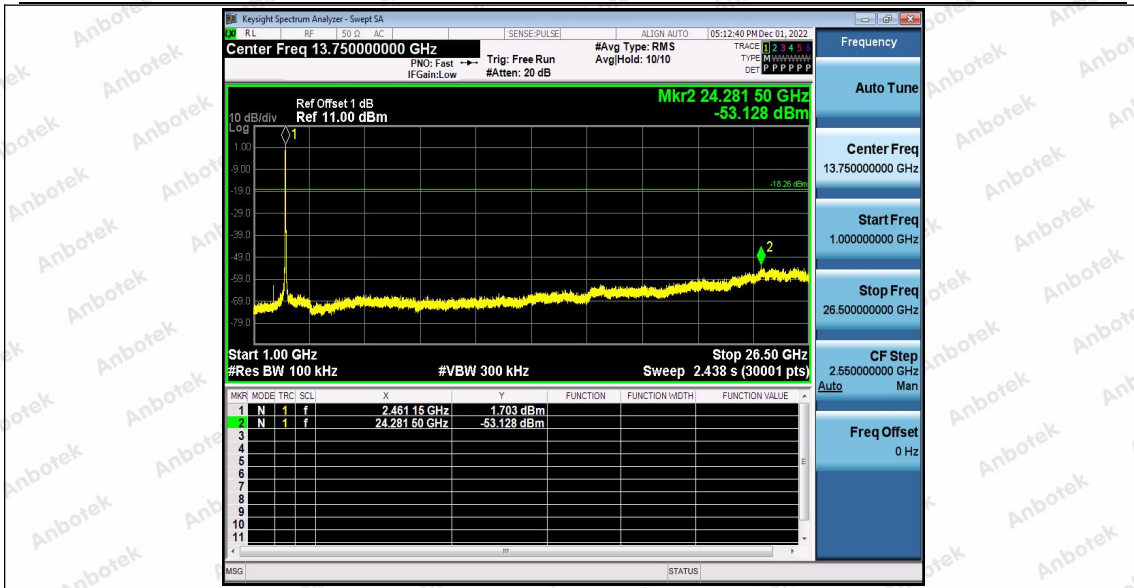

Shenzhen Anbotek Compliance Laboratory Limited

Address: 1/F., Building D, Sogood Science and Technology Park, Sanwei Community, Hangcheng Street, Bao'an District, Shenzhen, Guangdong, China.
Tel: (86) 0755-26066440 Fax: (86) 0755-26014772 Email: service@anbotek.com

Hotline 400-003-0500
www.anbotek.com.cn