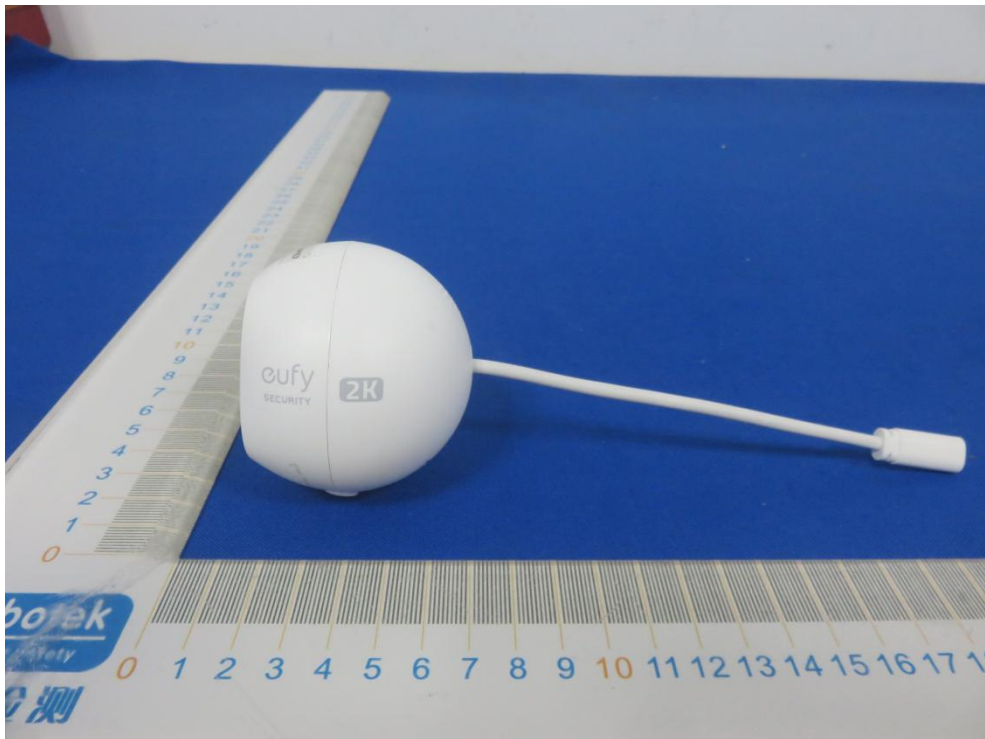

FCC ID: 2AOKB-T8441X

**Outdoor Cam Pro**

Model: TB441    Input: 5V=1A  
Room 1318-19, Hollywood Plaza,  
610 Nathan Road, Mongkok, Kowloon,  
HongKong Anker Innovations Limited  
FCC ID: 2AOKB-TB441    IC: 23451-TB441

Setup Code:

TB441-P102-1080-1EE-D27F  
WIFI MAC: 8C:8E:86:8B:D2:81  
SN: TB441P10210801EE  
Made in China