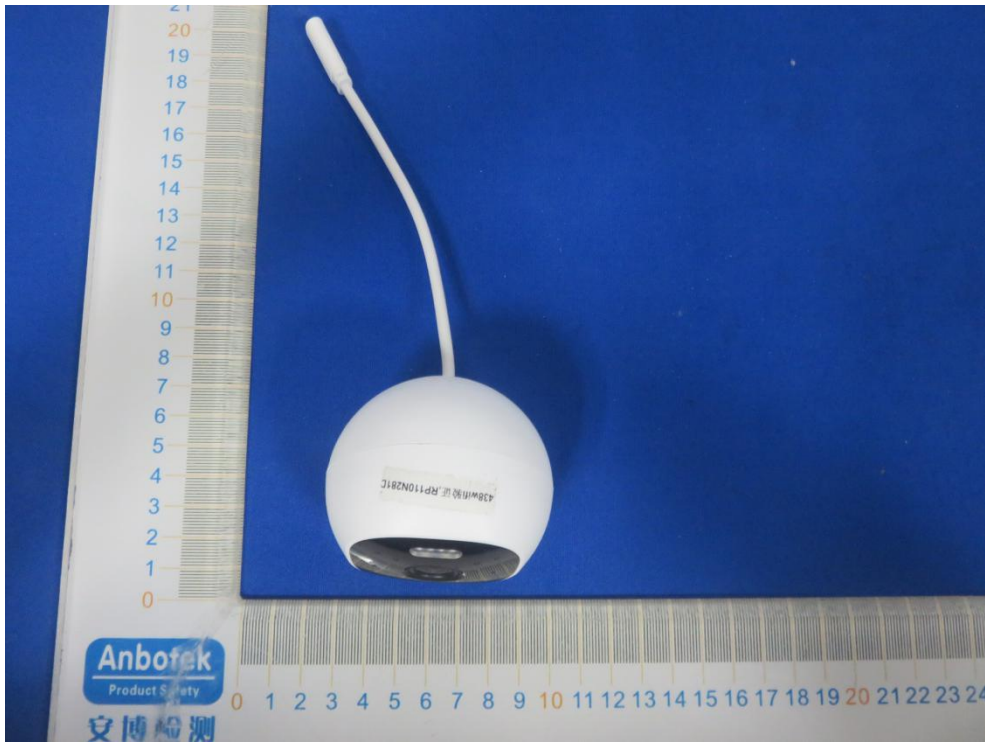

FCC ID: 2AOKB-T8441X

**Outdoor Cam Pro**

Model: TB441    Input: 5V=1A  
Room 1318-19, Hollywood Plaza,  
610 Nathan Road, Mongkok, Kowloon,  
HongKong Anker Innovations Limited  
FCC ID: 2AOKB-TB441    IC: 23451-TB441

Setup Code:

TB441-P102-1080-1EE-D27F  
WIFI MAC: 8C:8E:86:8B:D2:81  
SN: TB441P10210801EE  
Made in China