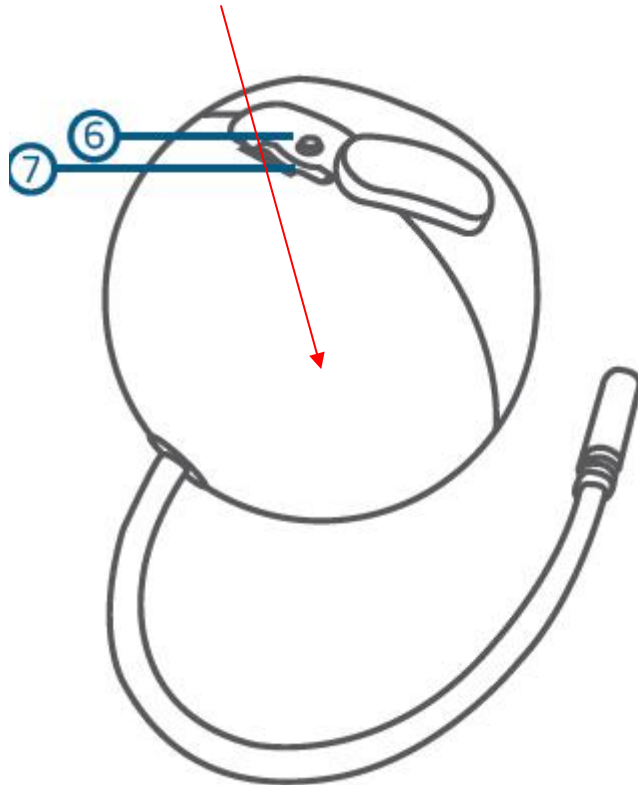

Label Location On EUT

Label

Product Name: Outdoor Cam Pro

Model No.: T8441

FCC ID: 2AOKB-T8441

This device complies with Part 15 of the FCC Rules. Operation is subject to the following two conditions:

- (1) This device may not cause harmful interference, and
- (2) This device must accept any interference received, including interference that may cause undesired operation.