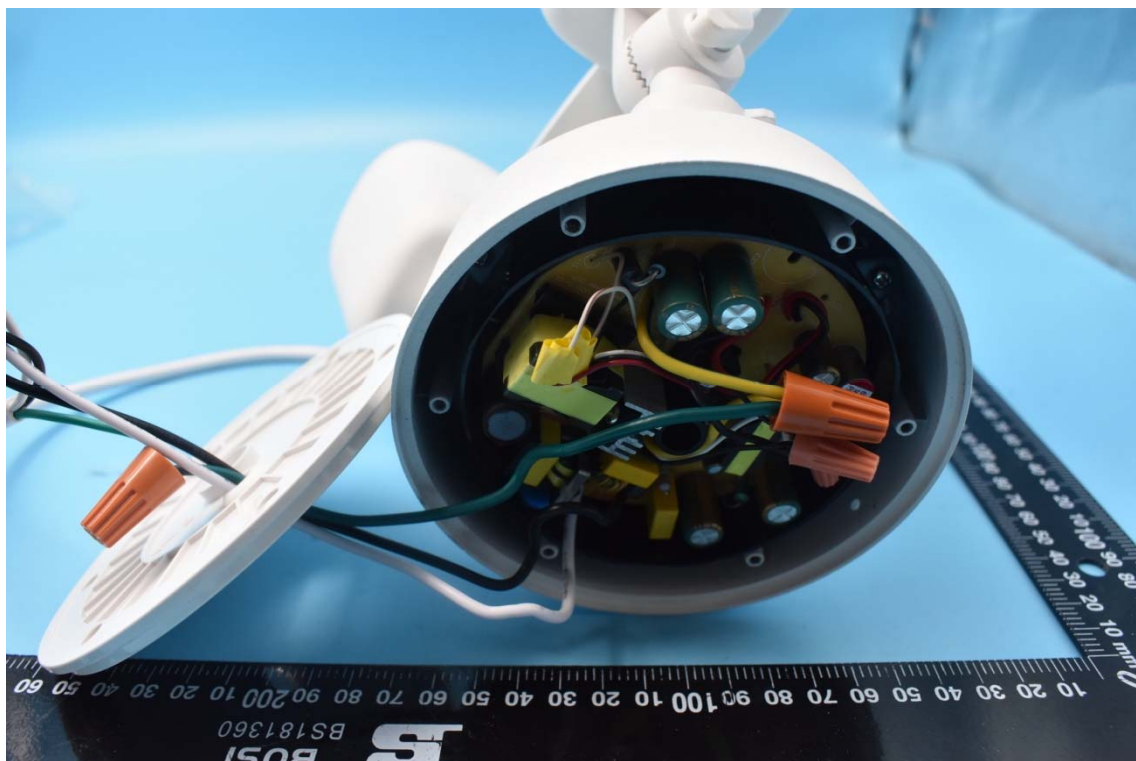

FCC ID:2AOKB-T8420

Internal Photos

1. EUT uncover view

2. Antenna view