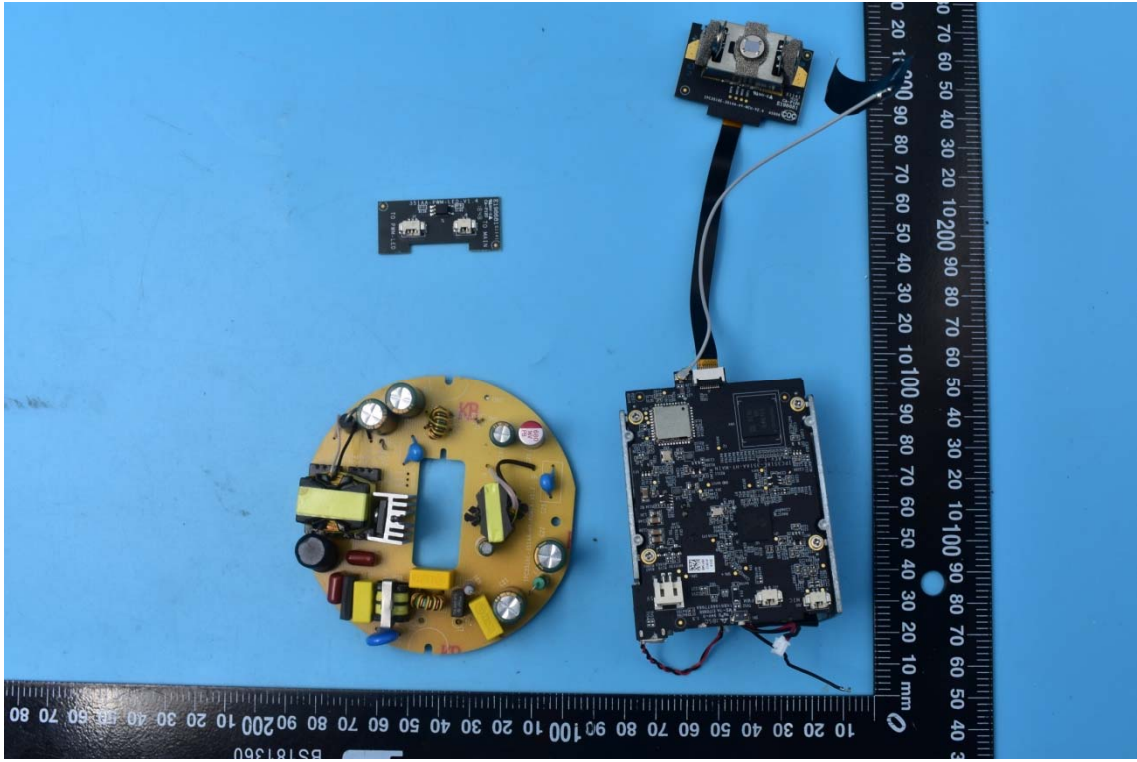

FCC ID:2AOKB-T8420

Internal Photos

1. EUT uncover view

2. Antenna view