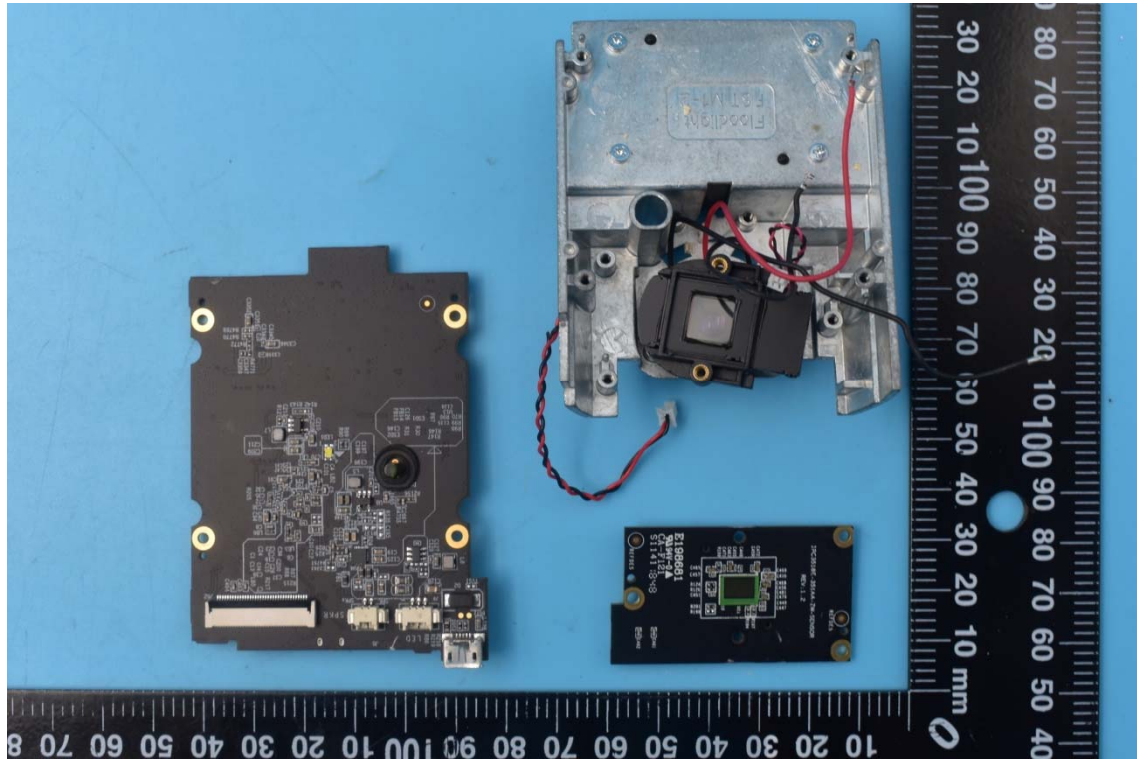

FCC ID:2AOKB-T8420

Internal Photos

1. EUT uncover view

2. Antenna view