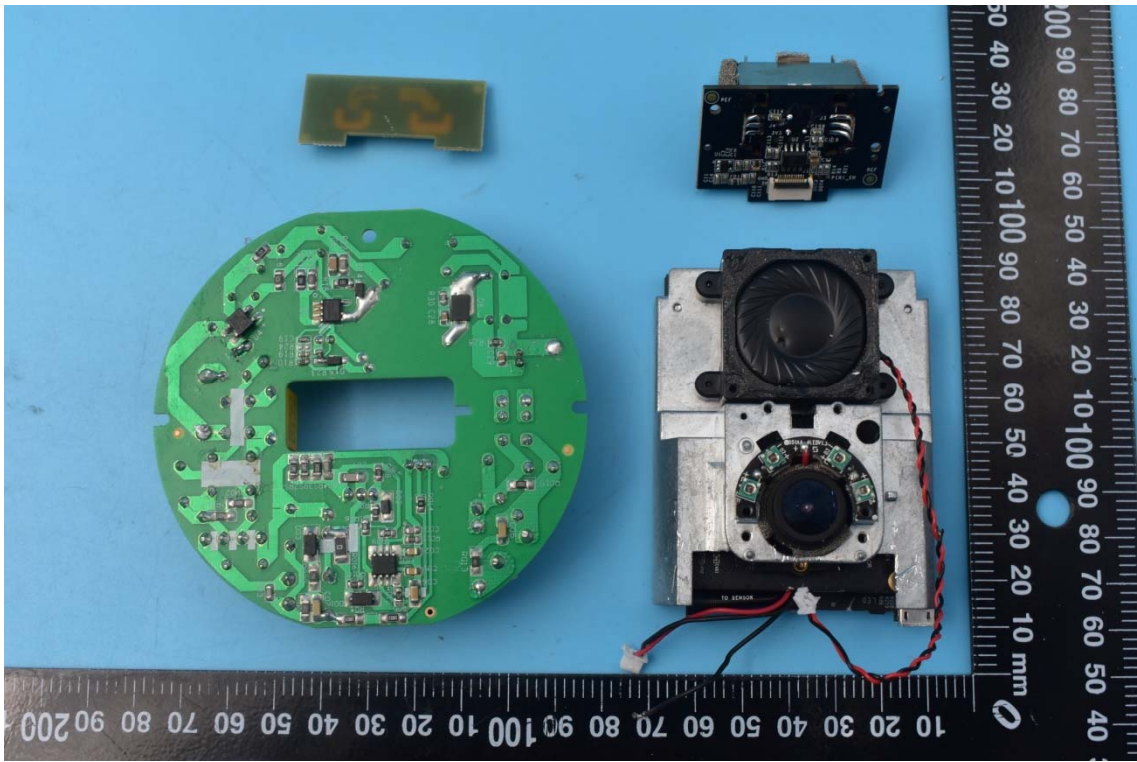

FCC ID:2AOKB-T8420

Internal Photos

1. EUT uncover view

2. Antenna view