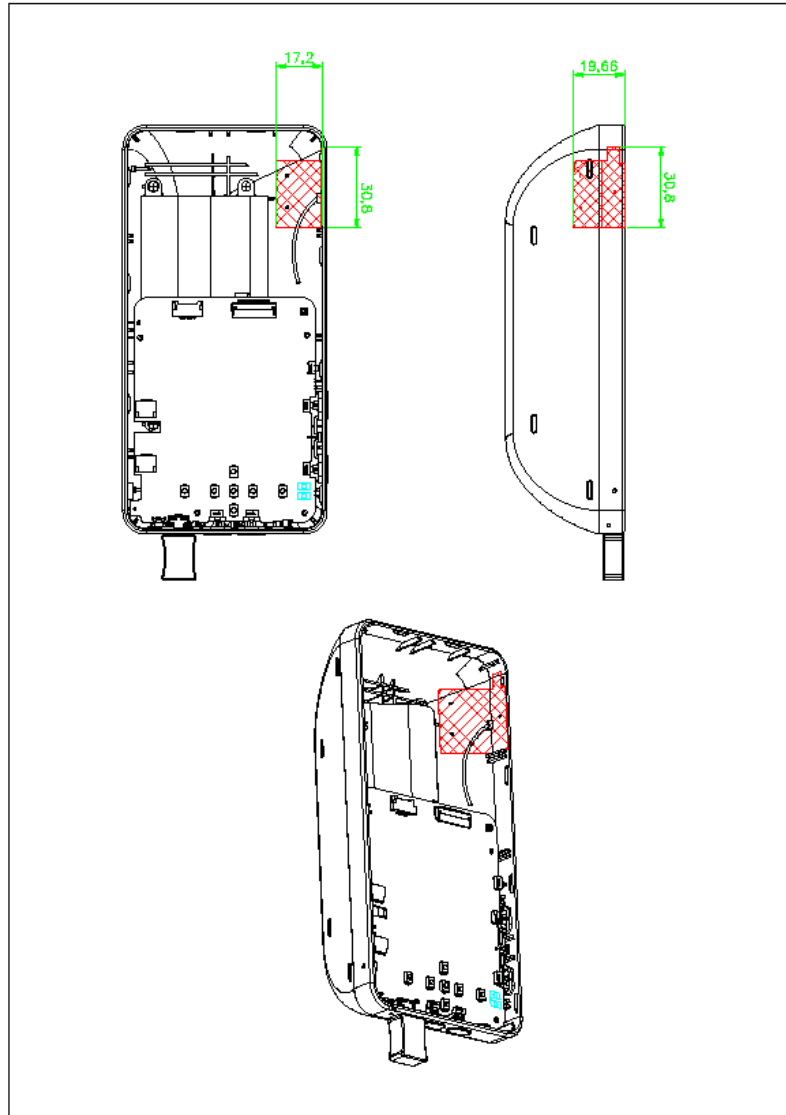

Annex B Test Setup Photos

EUT Antenna Location:

Extremity

Back Side

(Test distance: 0mm, Thickness of EUT: 40mm)

Left Side

(Test distance: 0mm, Thickness of EUT: 40mm)

Top Side

(Test distance: 0mm, Thickness of EUT: 40mm)