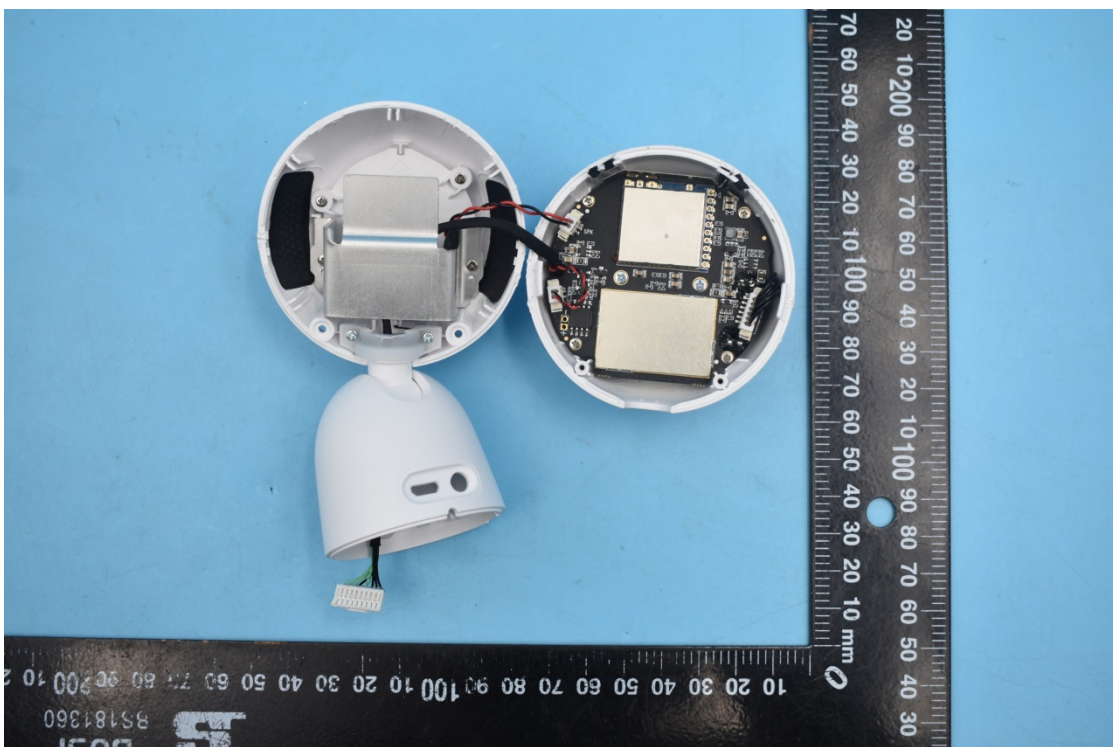

FCC ID:2AOKB-T8321C and IC:23451-T8321C

Internal Photos

1. EUT uncover view

2. Antenna view