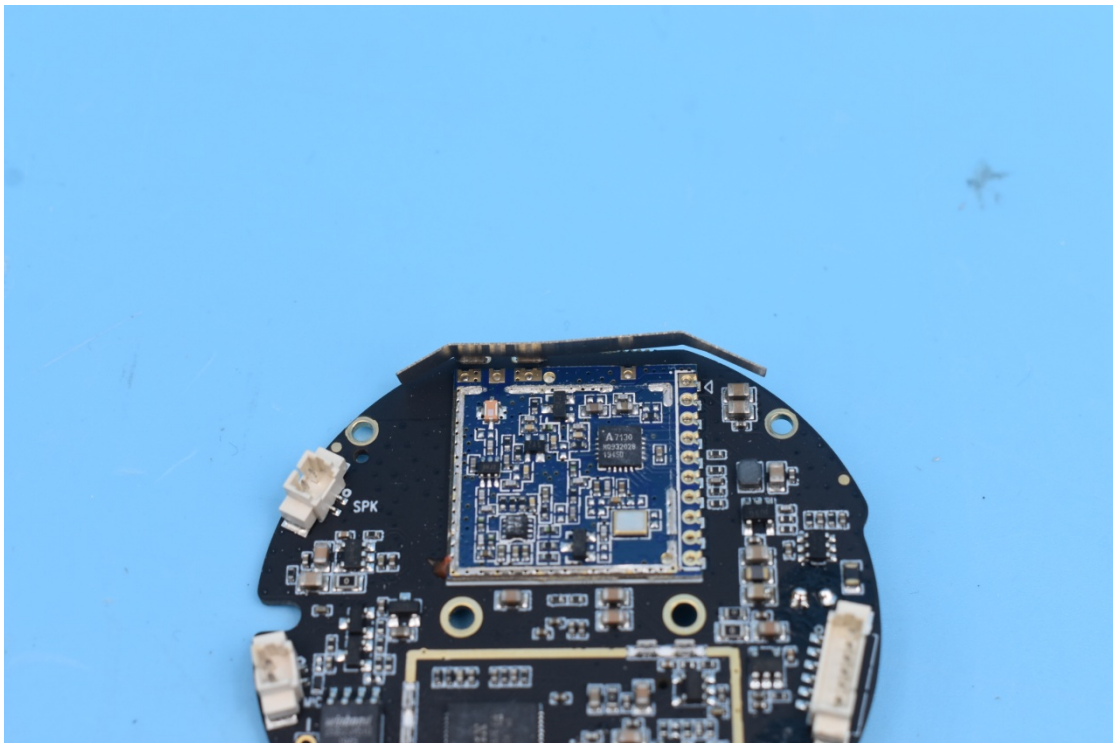

FCC ID:2AOKB-T8321C and IC:23451-T8321C

Internal Photos

1. EUT uncover view

2. Antenna view