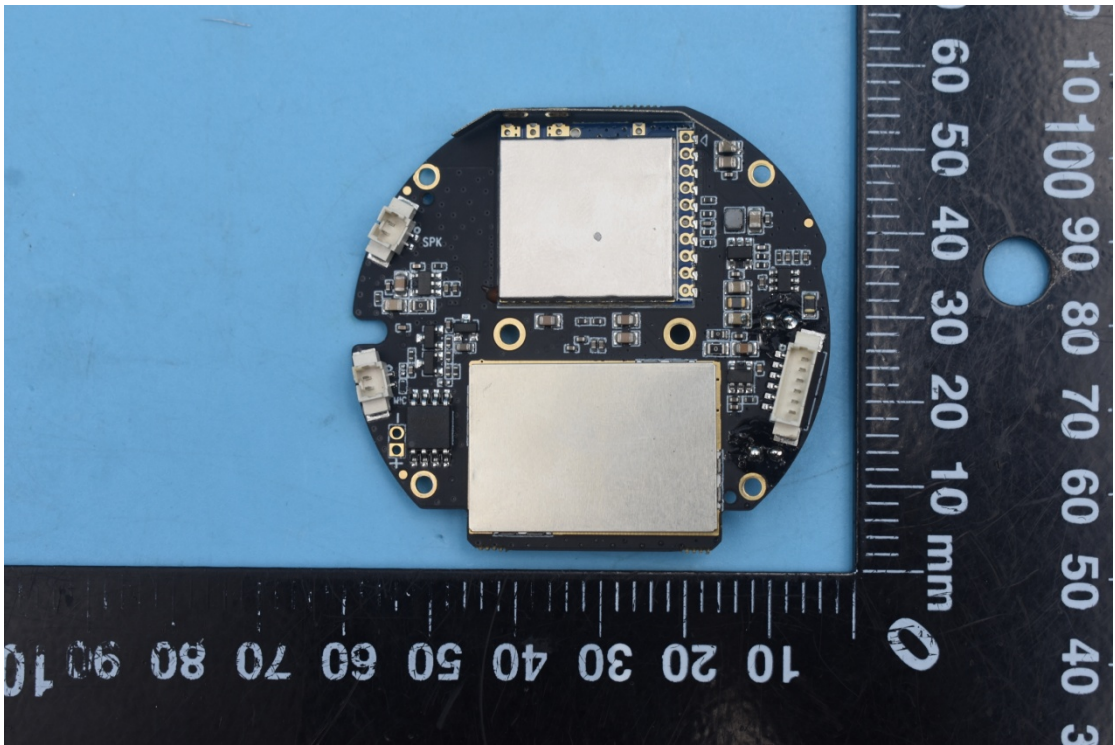

FCC ID:2AOKB-T8321C and IC:23451-T8321C

Internal Photos

1. EUT uncover view

2. Antenna view