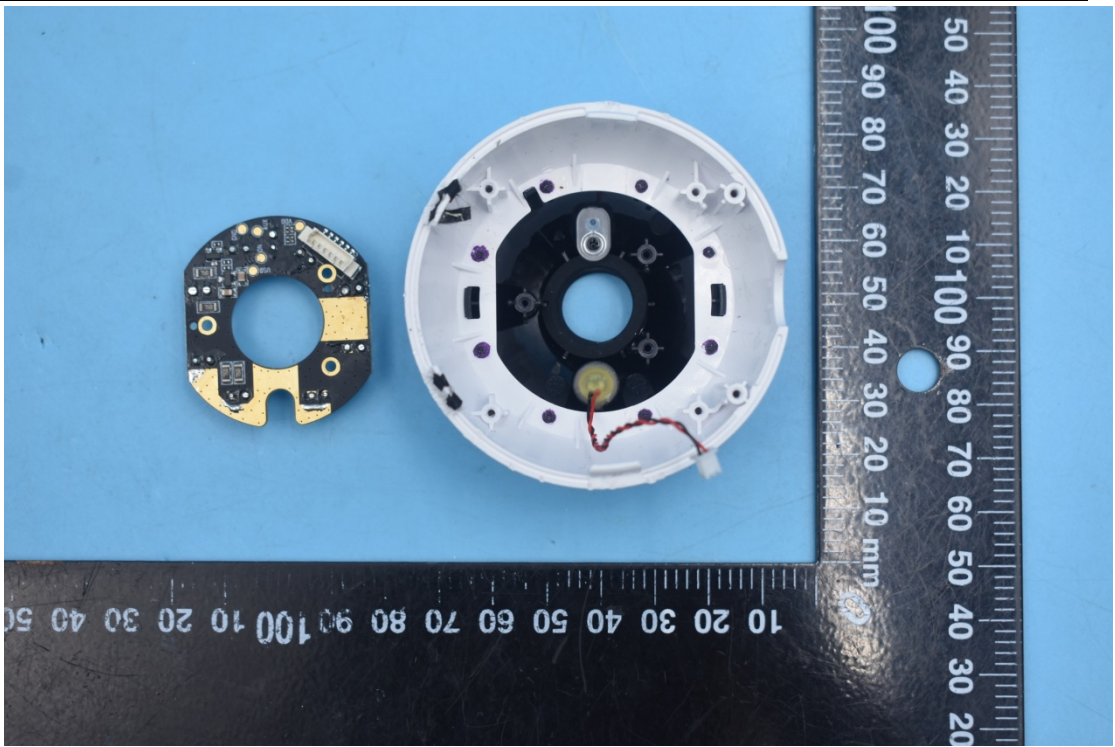

FCC ID:2AOKB-T8321C and IC:23451-T8321C

Internal Photos

1. EUT uncover view

2. Antenna view