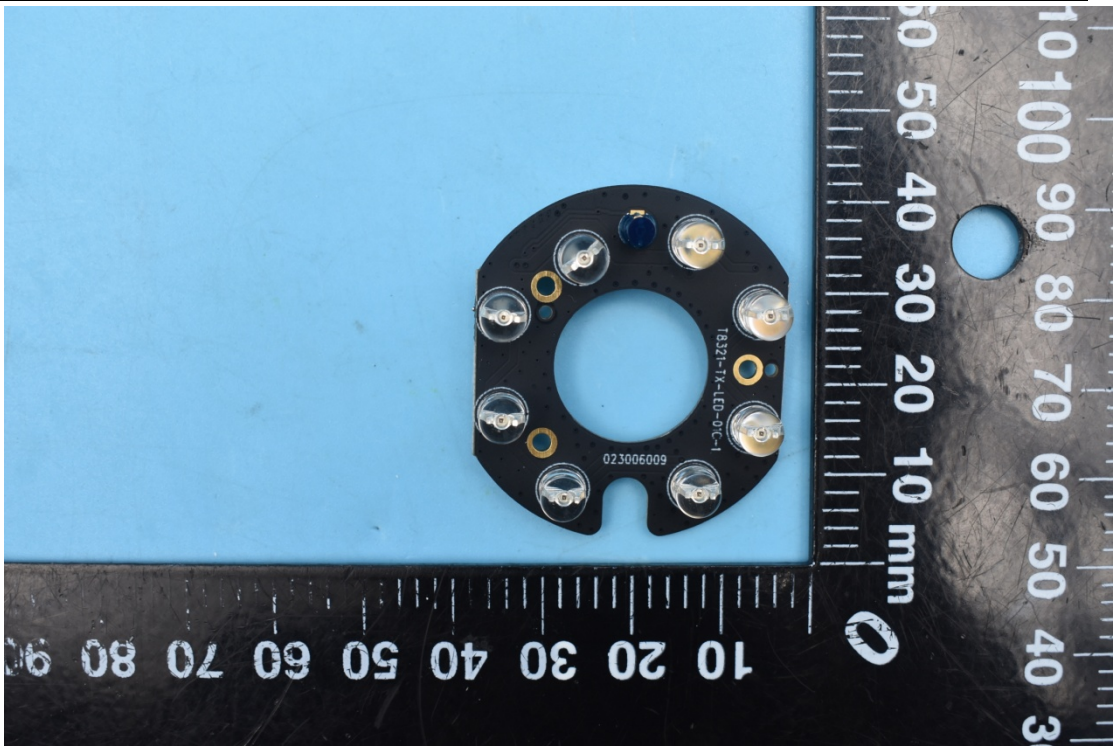

FCC ID:2AOKB-T8321C and IC:23451-T8321C

Internal Photos

1. EUT uncover view

2. Antenna view