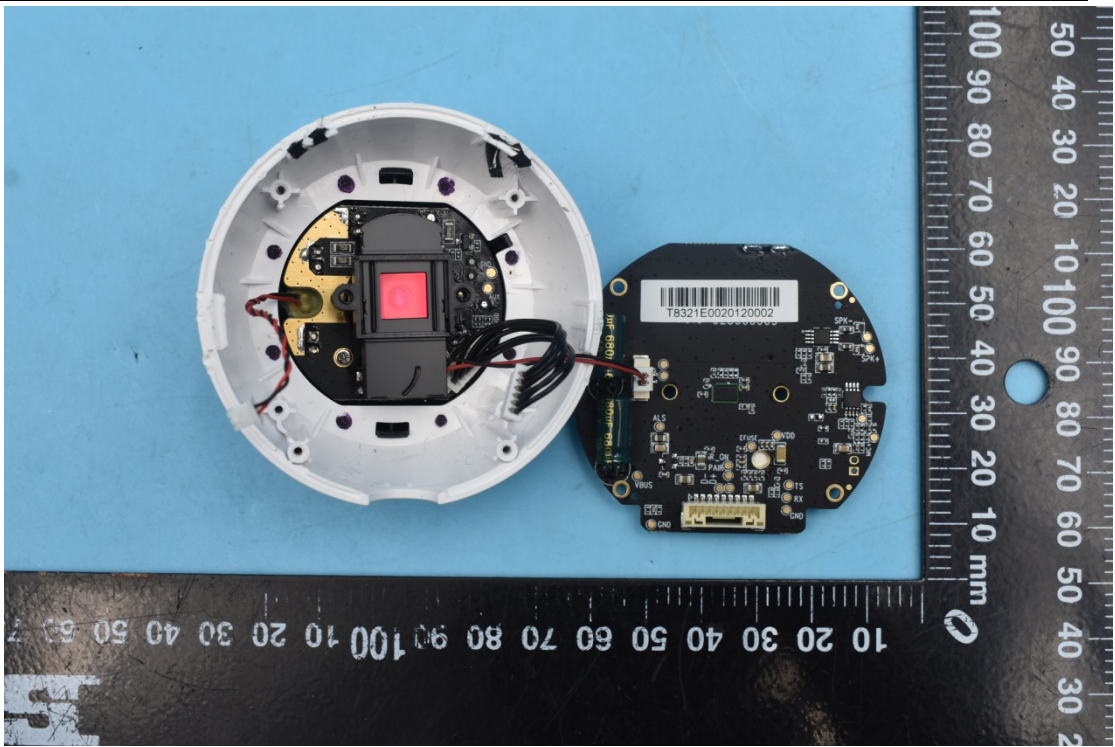

FCC ID:2AOKB-T8321C and IC:23451-T8321C

Internal Photos

1. EUT uncover view

2. Antenna view