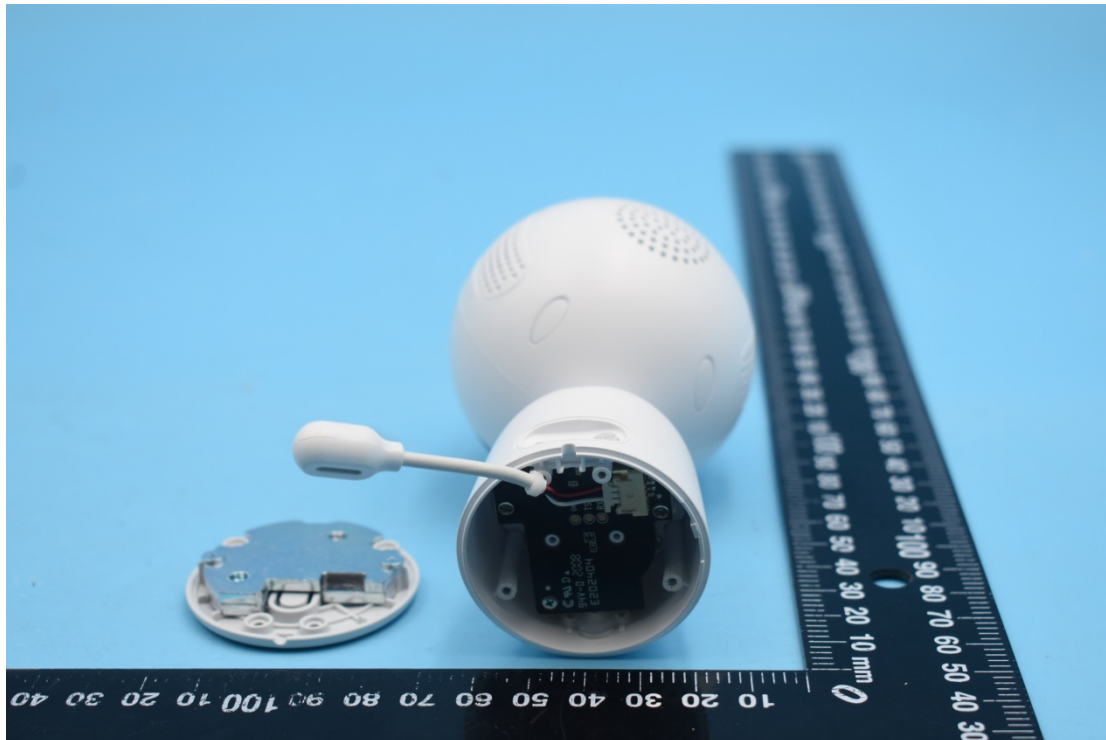

FCC ID:2AOKB-T8321C and IC:23451-T8321C

Internal Photos

1. EUT uncover view

2. Antenna view