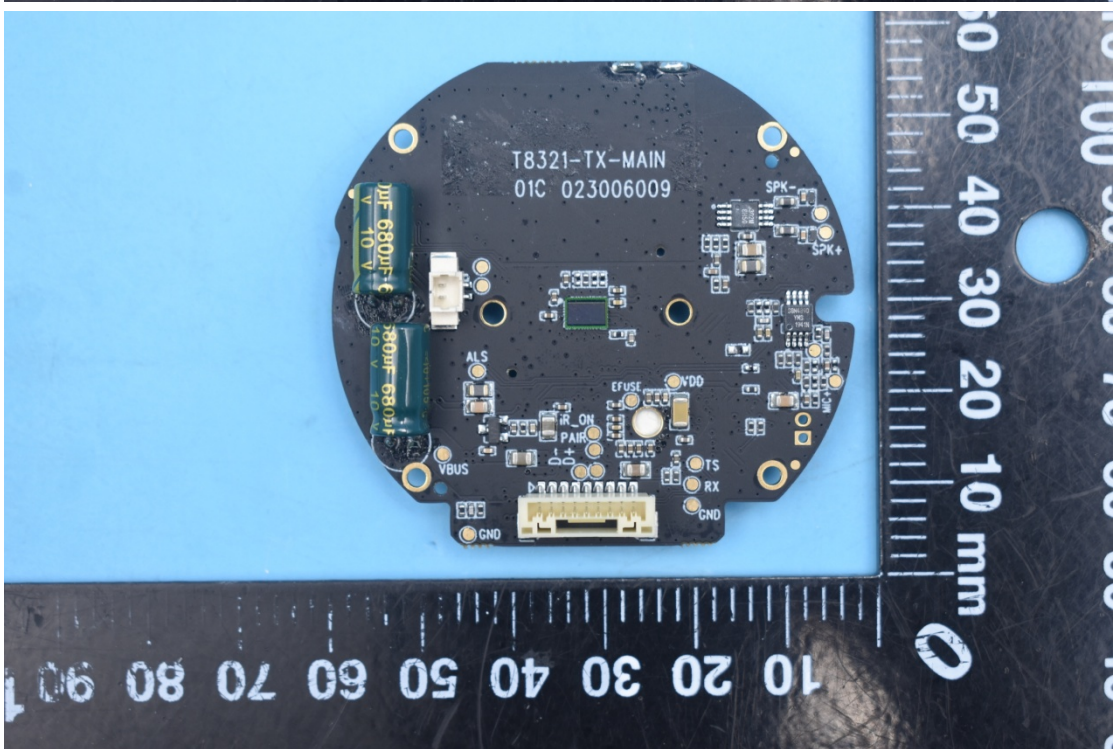

FCC ID:2AOKB-T8321C and IC:23451-T8321C

Internal Photos

1. EUT uncover view

2. Antenna view