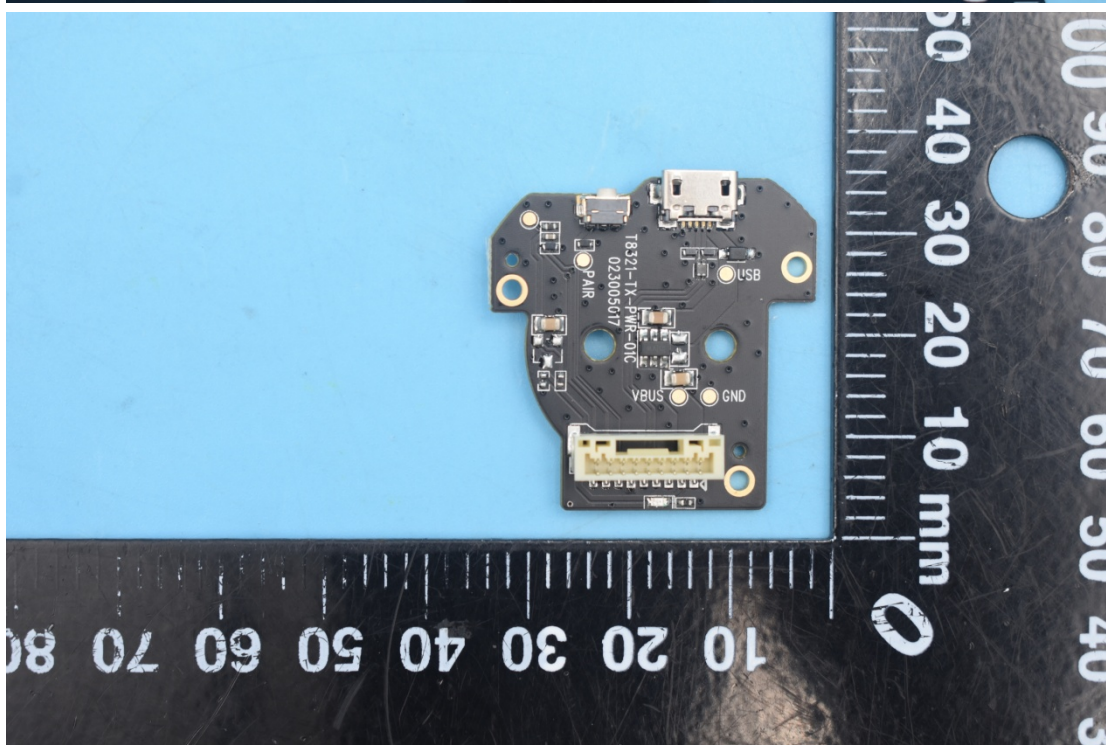

FCC ID:2AOKB-T8321C and IC:23451-T8321C

Internal Photos

1. EUT uncover view

2. Antenna view