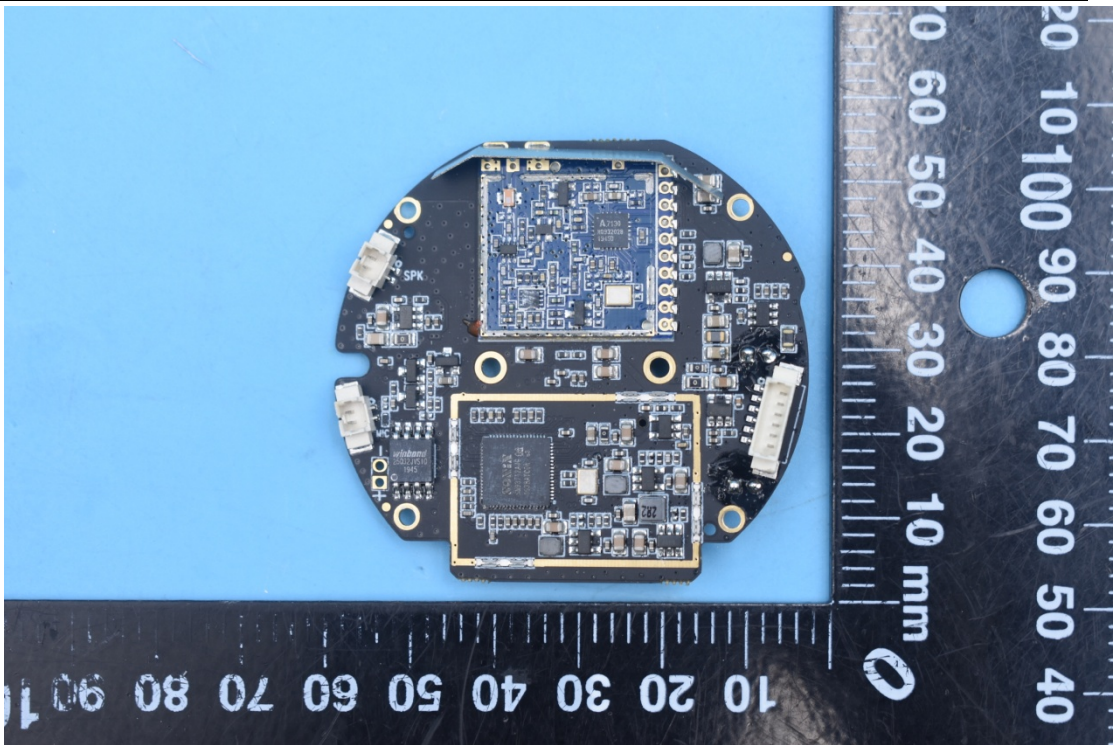

FCC ID:2AOKB-T8321C and IC:23451-T8321C

Internal Photos

1. EUT uncover view

2. Antenna view