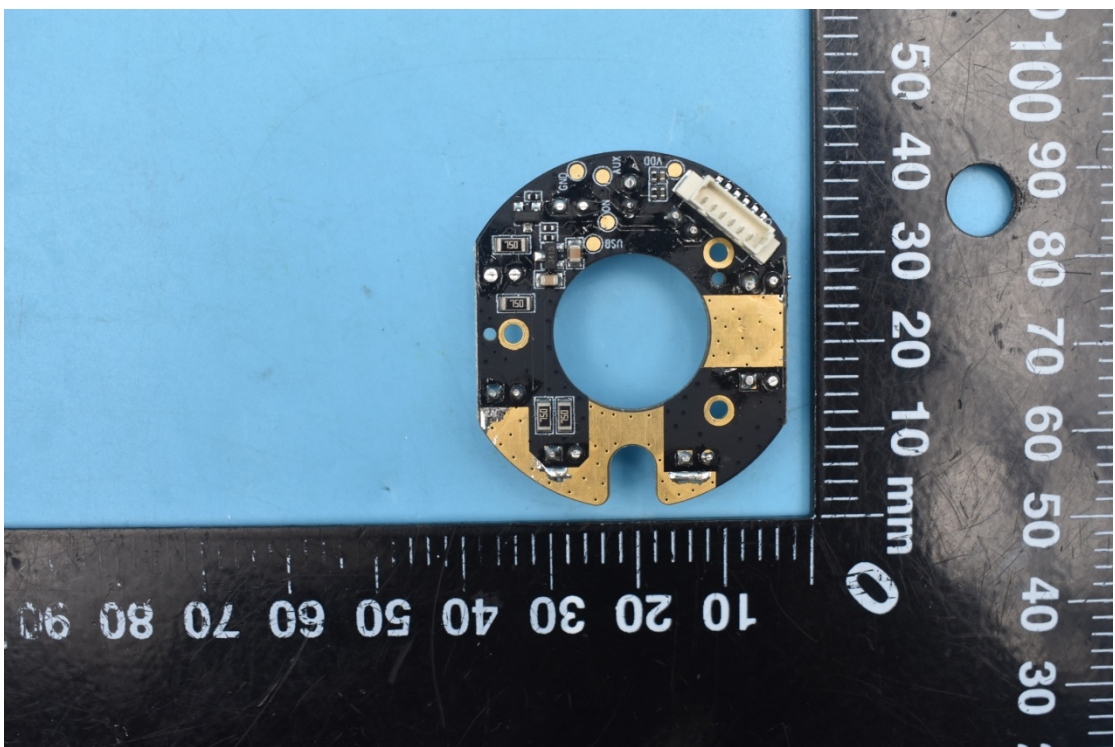

FCC ID:2AOKB-T8321C and IC:23451-T8321C

Internal Photos

1. EUT uncover view

2. Antenna view