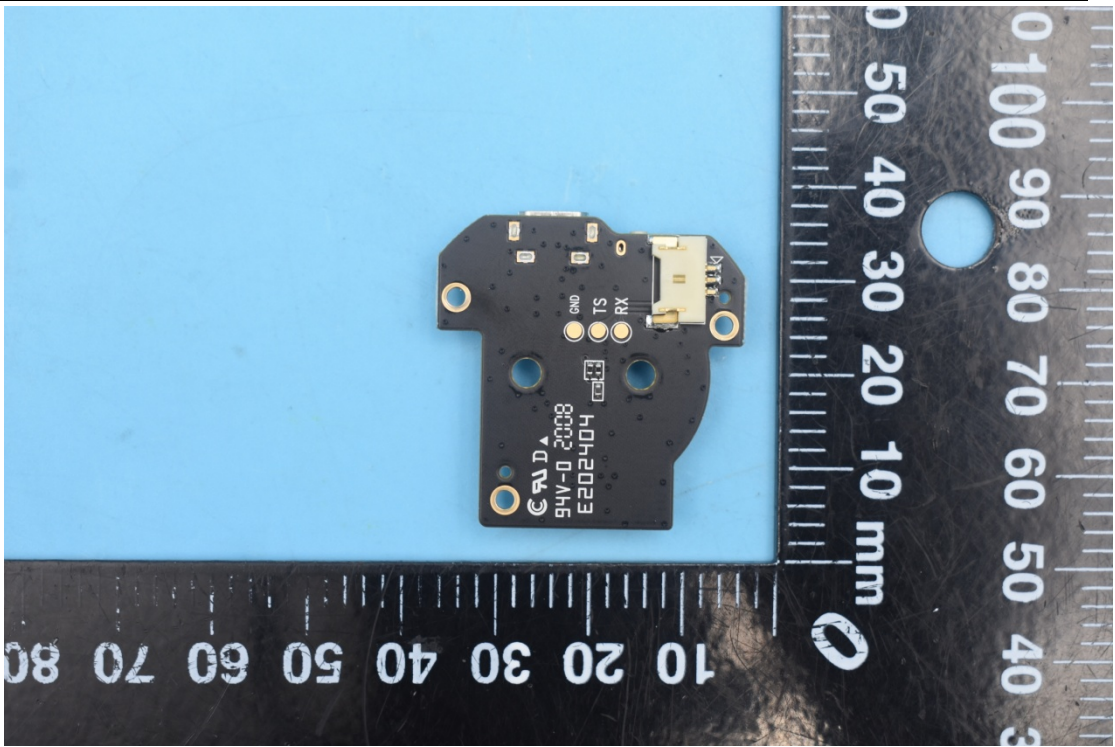

FCC ID:2AOKB-T8321C and IC:23451-T8321C

Internal Photos

1. EUT uncover view

2. Antenna view