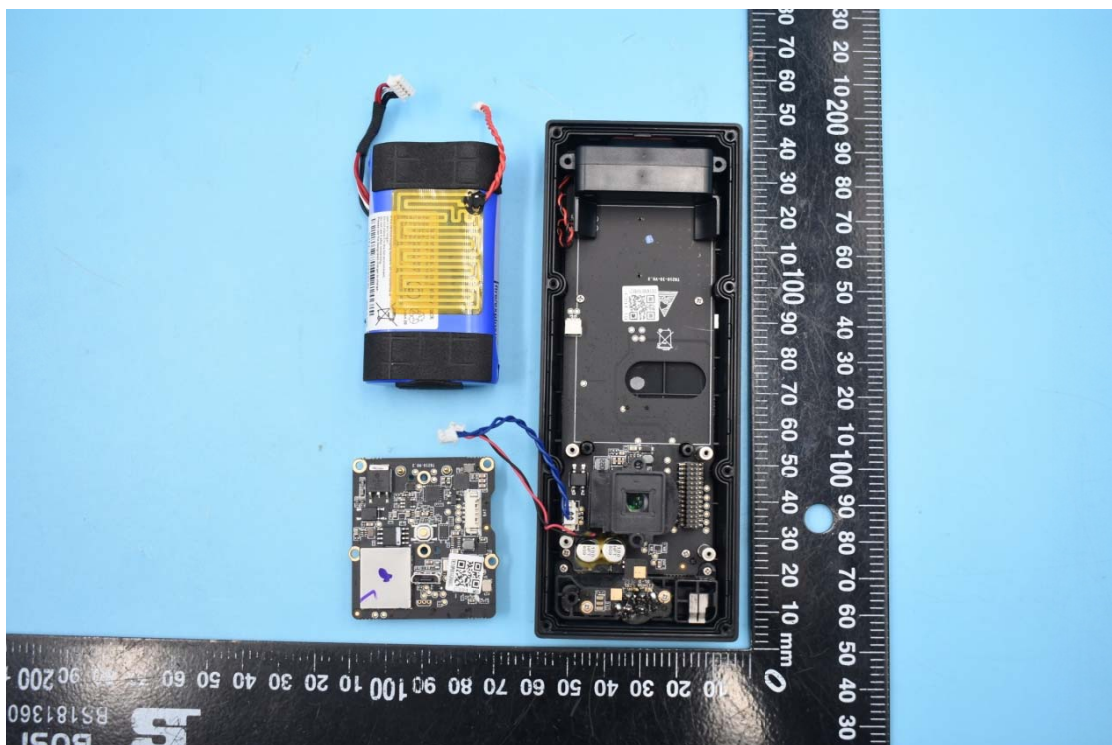

FCC ID:2AOKB-T8210

## Internal Photos

### 1. EUT uncover view

2. Antenna view