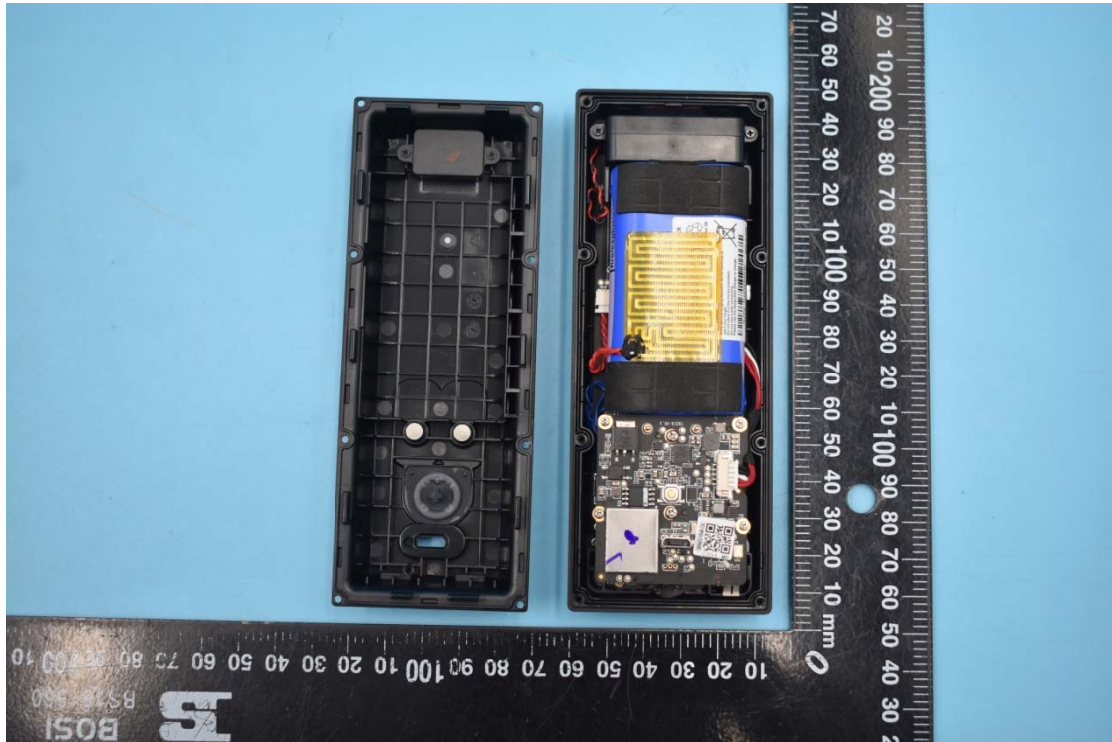

FCC ID:2AOKB-T8210

## Internal Photos

### 1. EUT uncover view

2. Antenna view