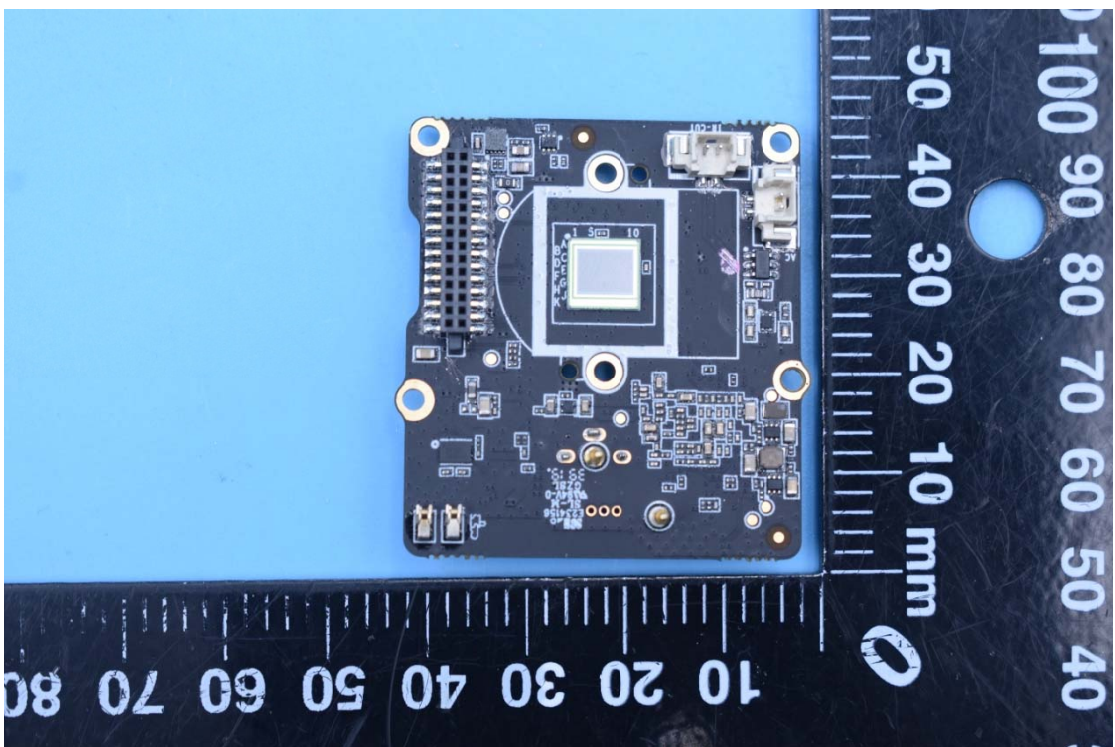

FCC ID:2AOKB-T8210

## Internal Photos

### 1. EUT uncover view

2. Antenna view