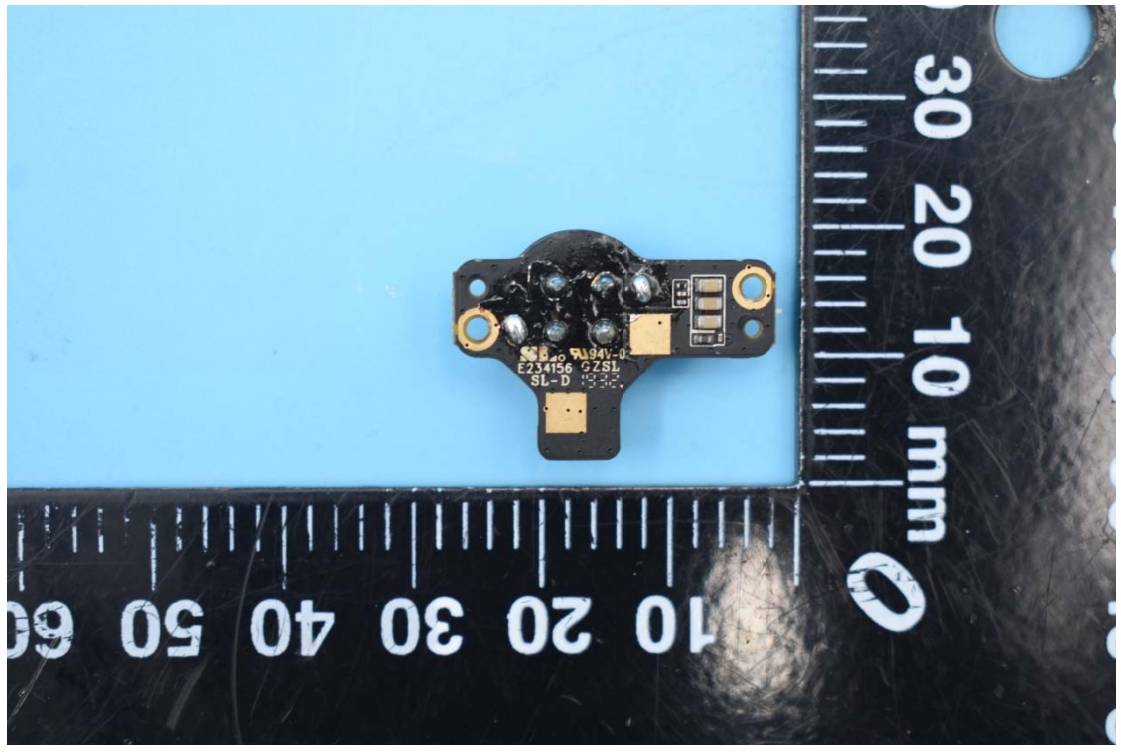

FCC ID:2AOKB-T8210

## Internal Photos

### 1. EUT uncover view

2. Antenna view