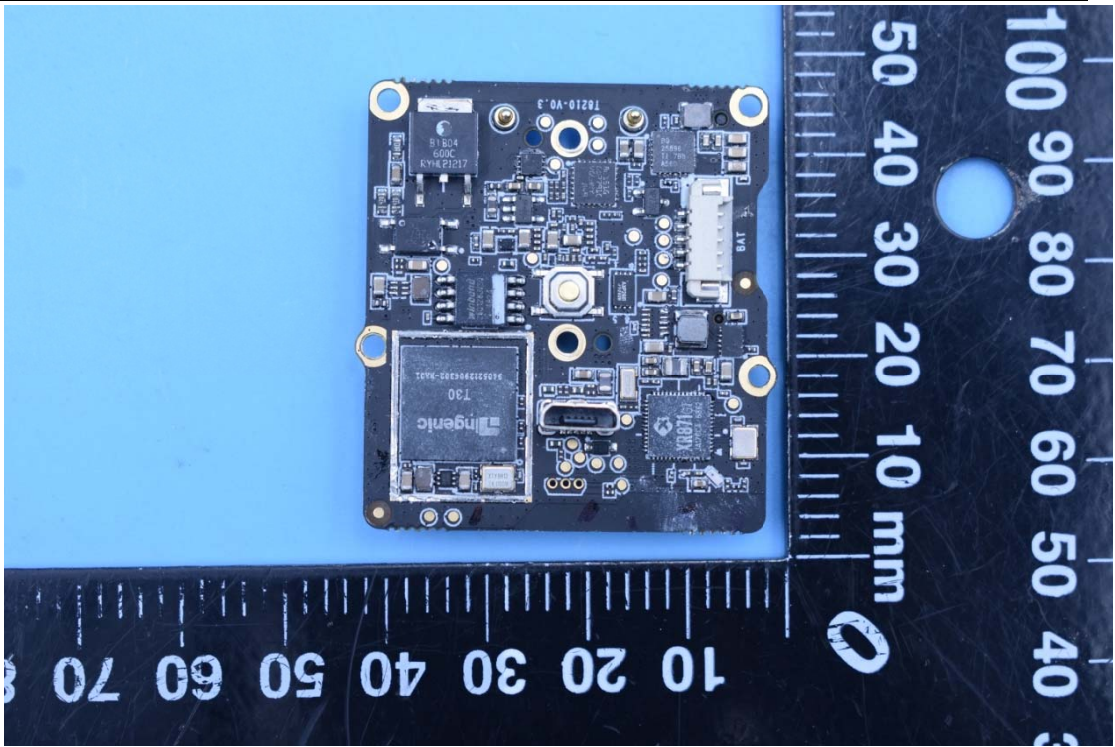

FCC ID:2AOKB-T8210

## Internal Photos

### 1. EUT uncover view

2. Antenna view