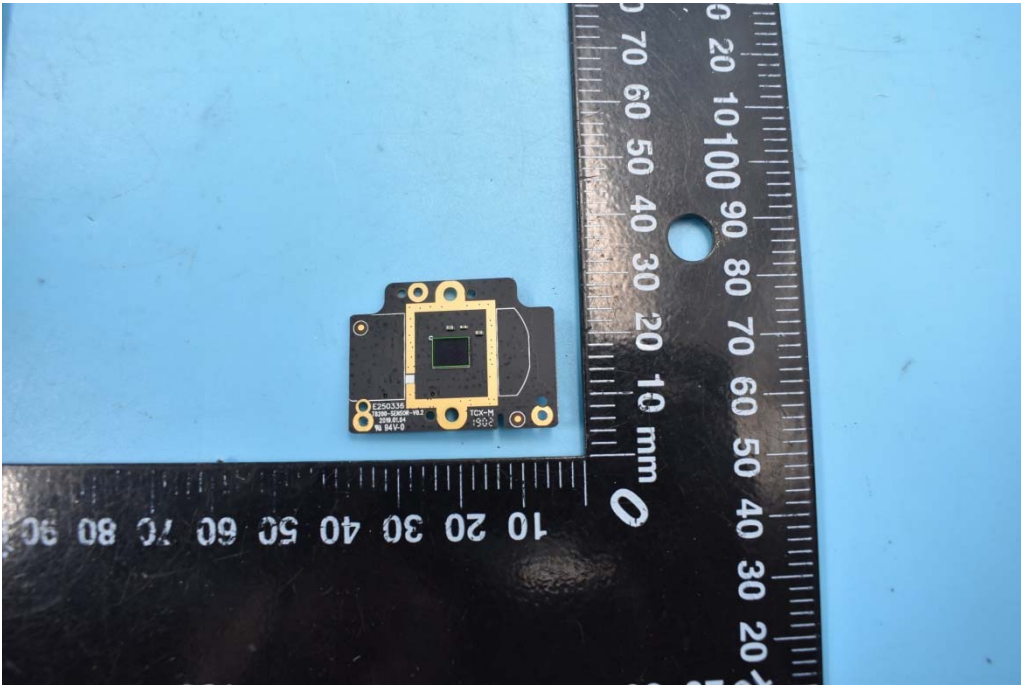

# FCC ID: 2AOKB-T8200

## Internal Photos

### 1. EUT uncover view

2. Antenna view