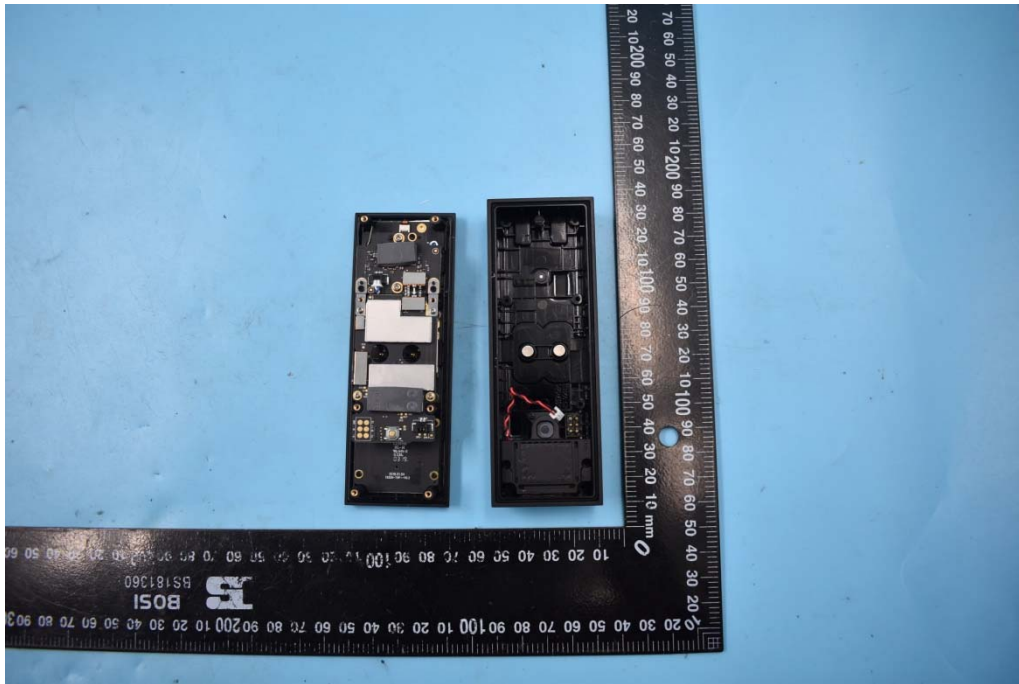

# FCC ID: 2AOKB-T8200

## Internal Photos

### 1. EUT uncover view

2. Antenna view