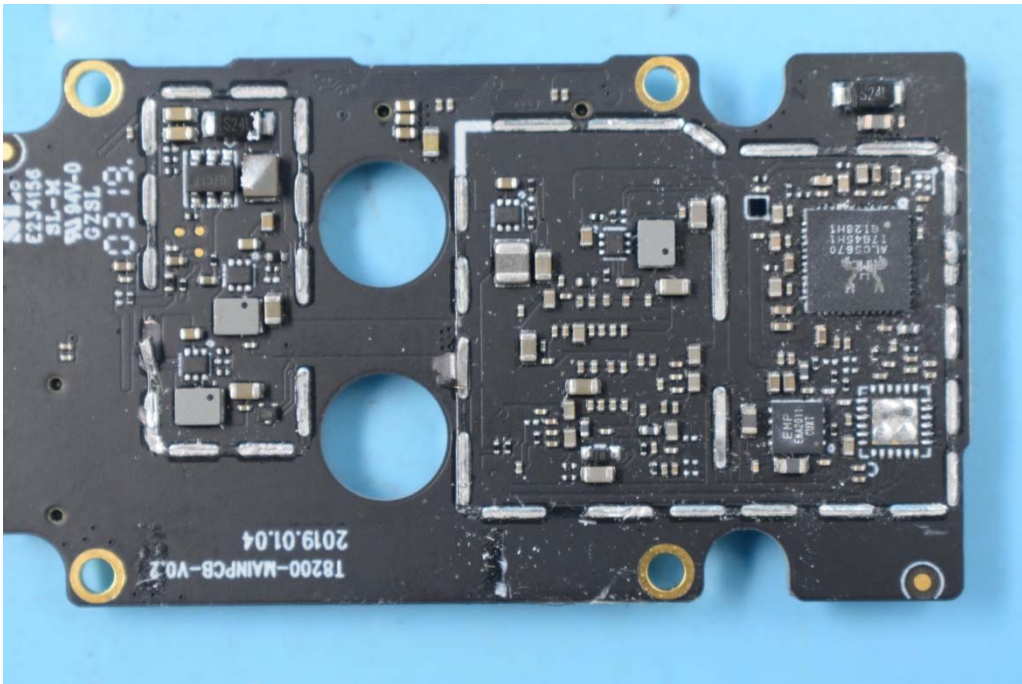

# FCC ID: 2AOKB-T8200

## Internal Photos

### 1. EUT uncover view

2. Antenna view