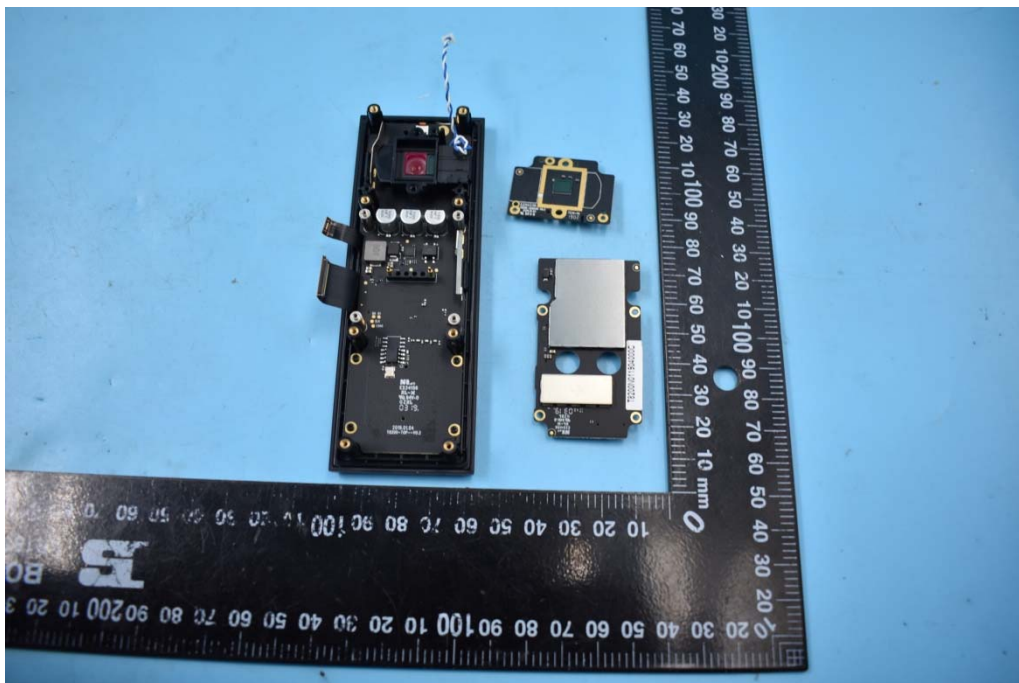

# FCC ID: 2AOKB-T8200

## Internal Photos

### 1. EUT uncover view

2. Antenna view