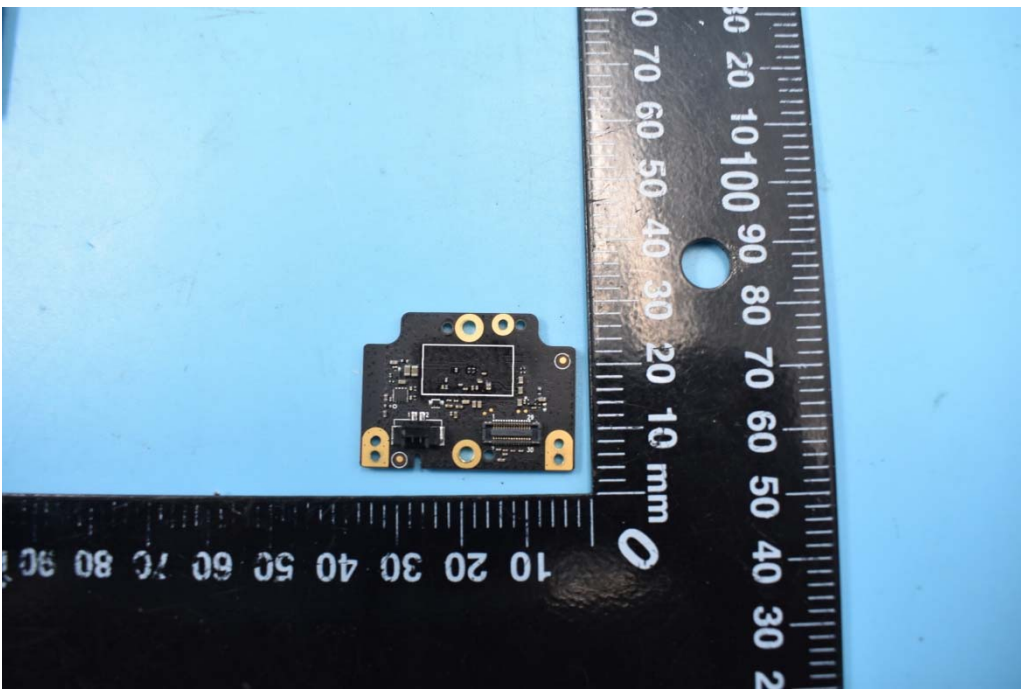

# FCC ID: 2AOKB-T8200

## Internal Photos

### 1. EUT uncover view

2. Antenna view