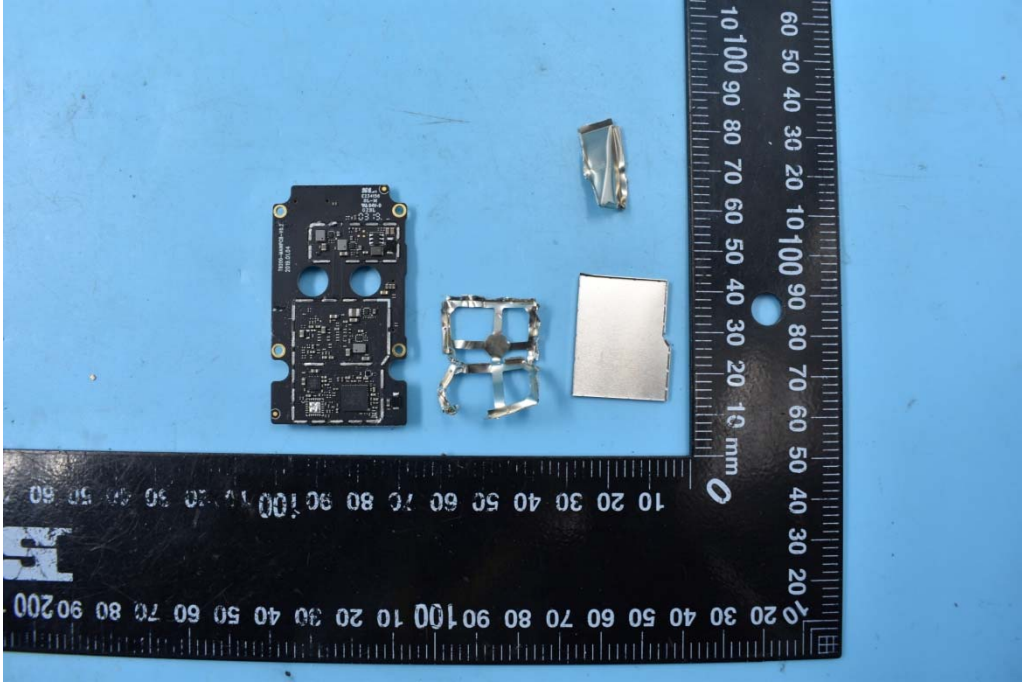

# FCC ID: 2AOKB-T8200

## Internal Photos

### 1. EUT uncover view

2. Antenna view