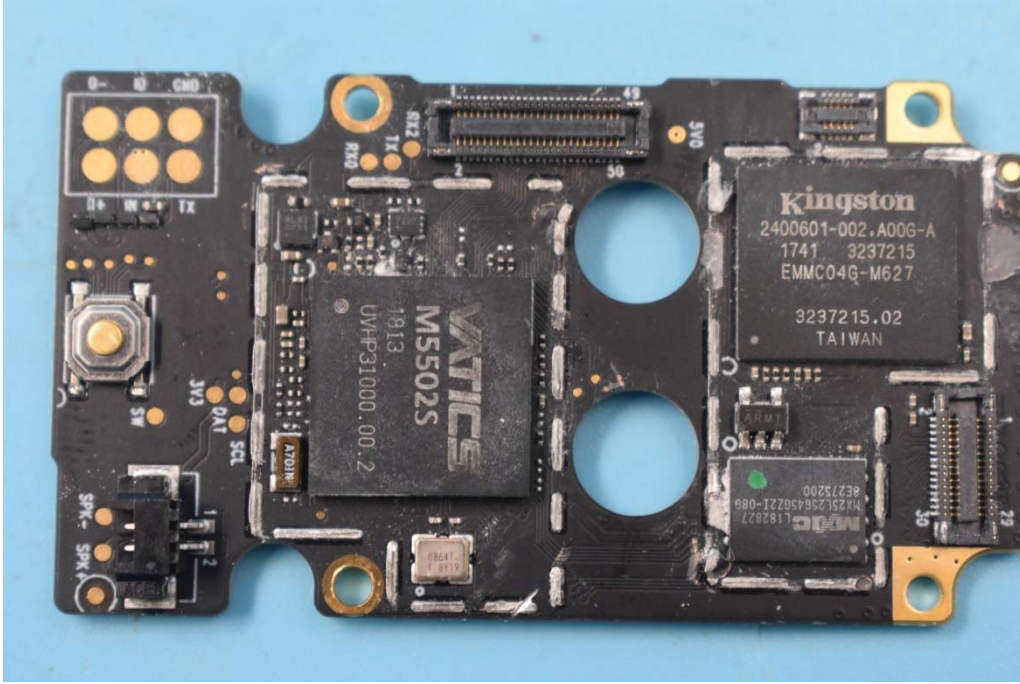

# FCC ID: 2AOKB-T8200

## Internal Photos

### 1. EUT uncover view

2. Antenna view