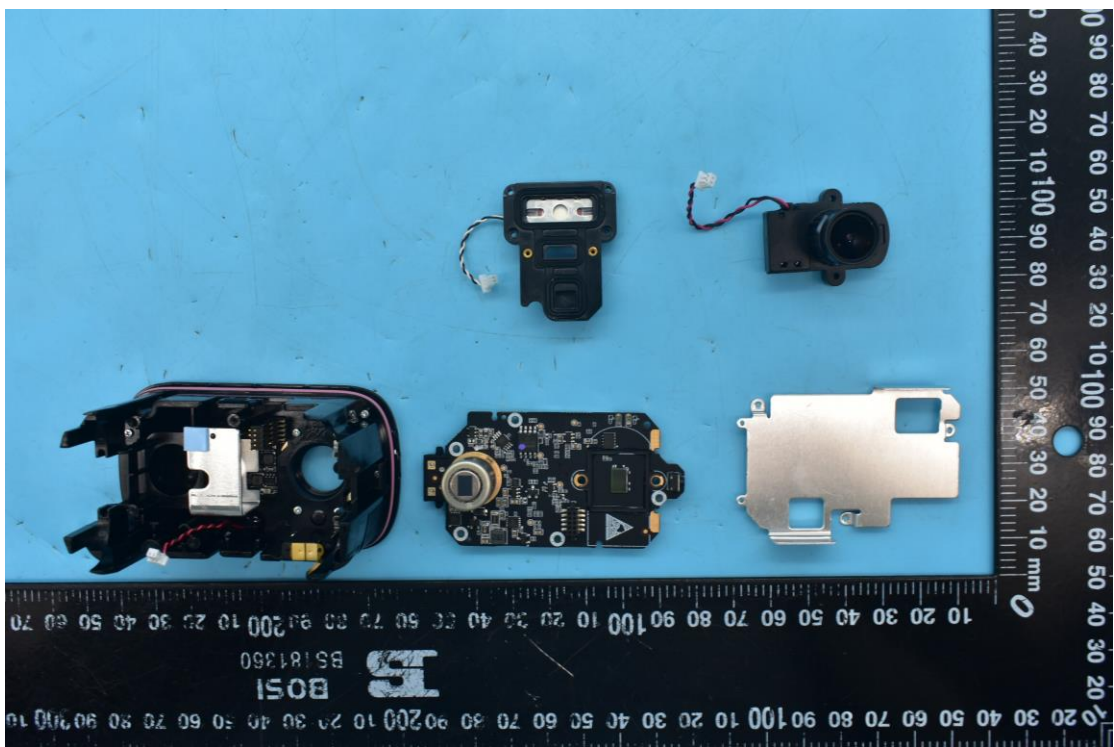

FCC ID:2AOKB-T8113S, IC:23451-T8113S

Internal Photos

1. EUT uncover view

2. Antenna view