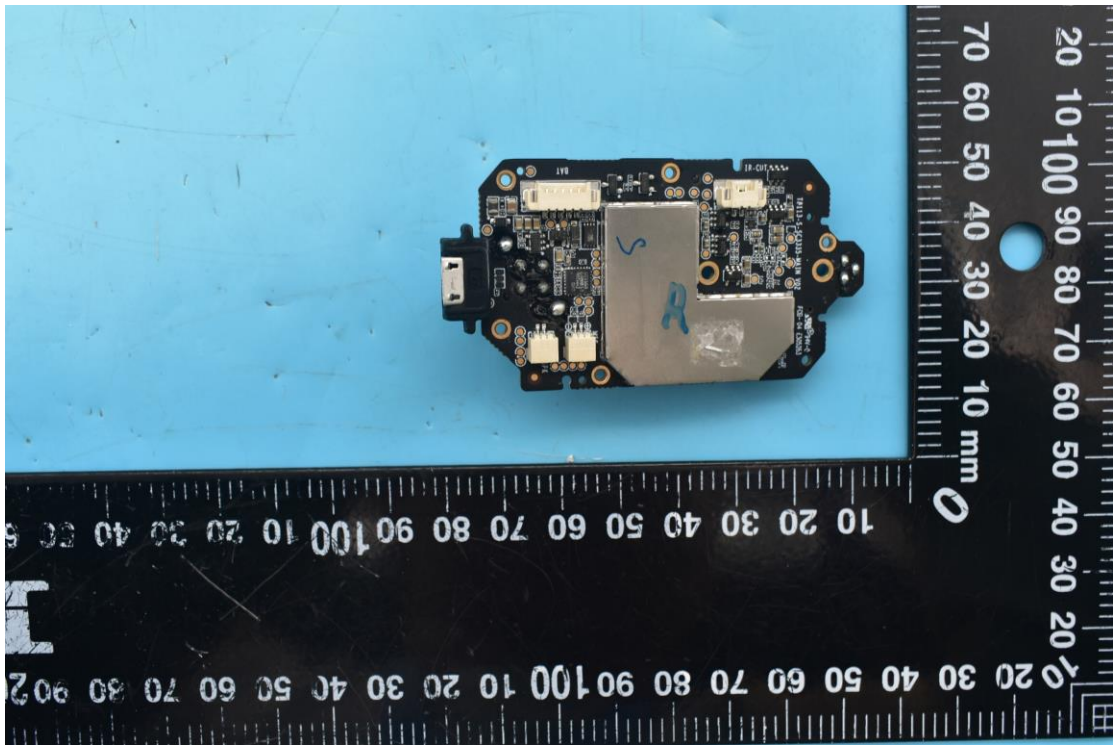

FCC ID:2AOKB-T8113S, IC:23451-T8113S

Internal Photos

1. EUT uncover view

2. Antenna view