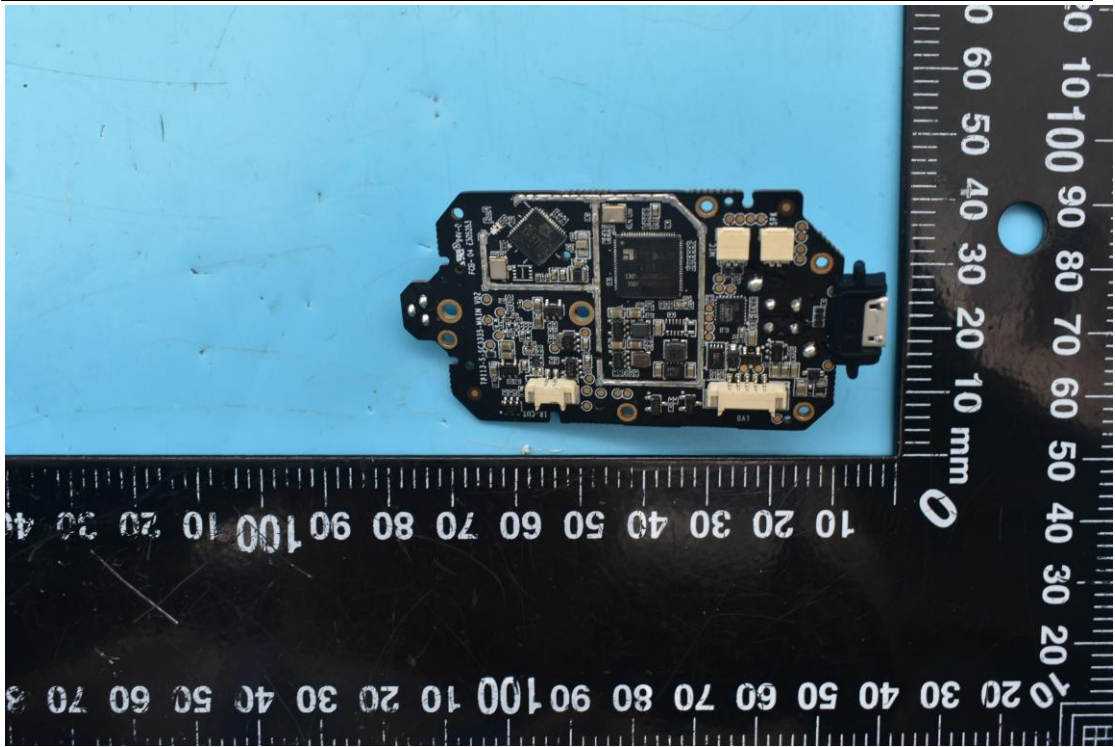

FCC ID:2AOKB-T8113S, IC:23451-T8113S

Internal Photos

1. EUT uncover view

2. Antenna view