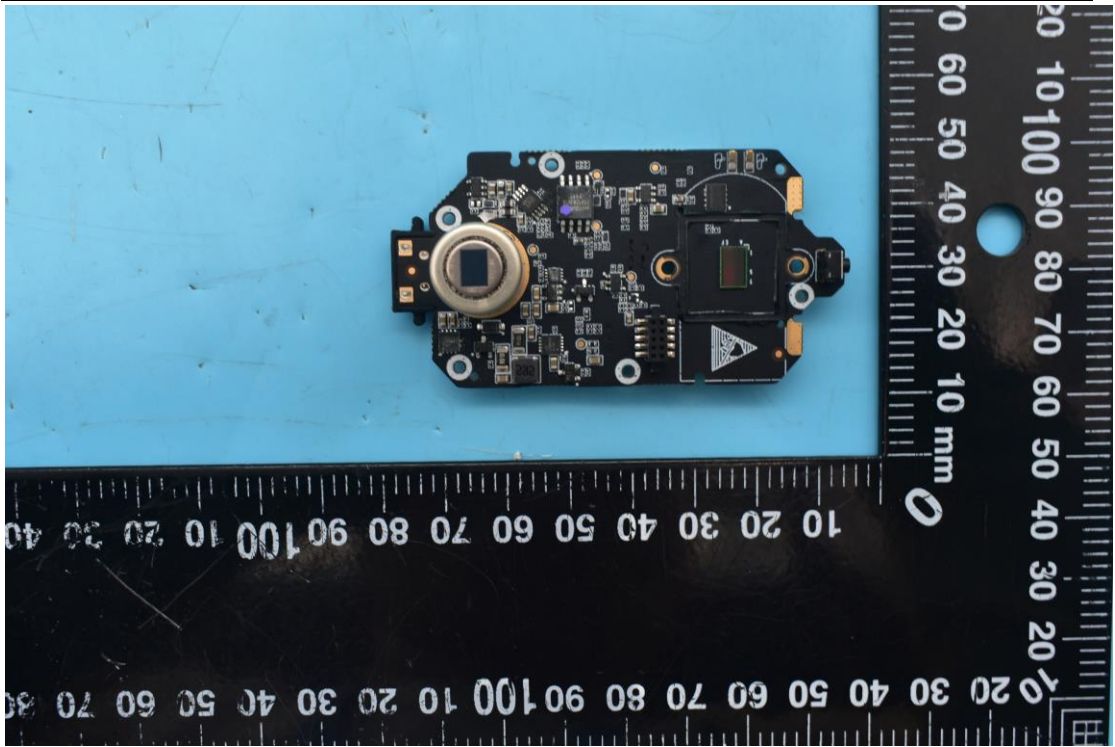

FCC ID:2AOKB-T8113S, IC:23451-T8113S

Internal Photos

1. EUT uncover view

2. Antenna view