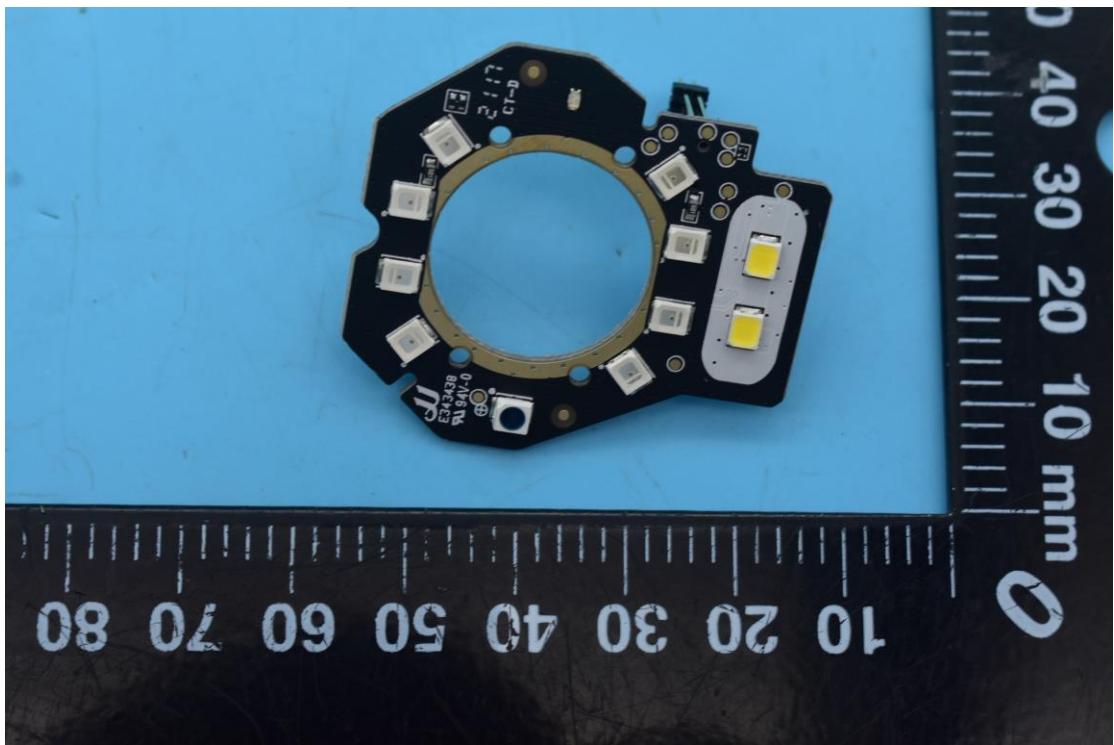

FCC ID:2AOKB-T8113S, IC:23451-T8113S

Internal Photos

1. EUT uncover view

2. Antenna view