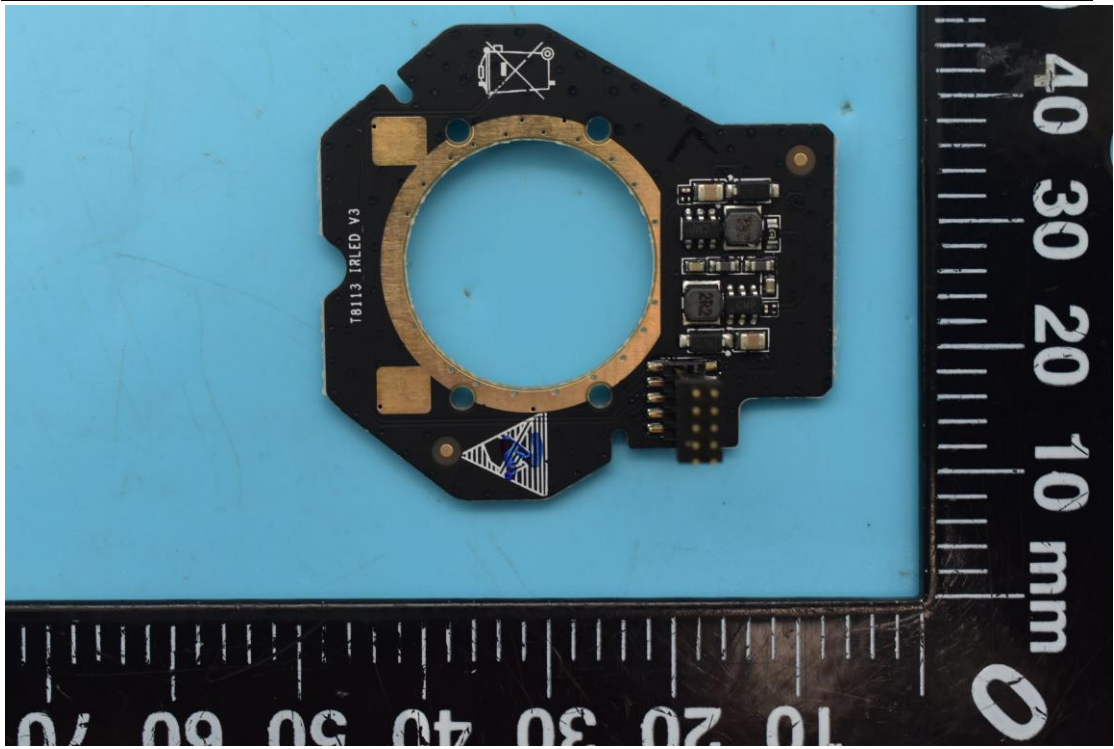

FCC ID:2AOKB-T8113S, IC:23451-T8113S

Internal Photos

1. EUT uncover view

2. Antenna view