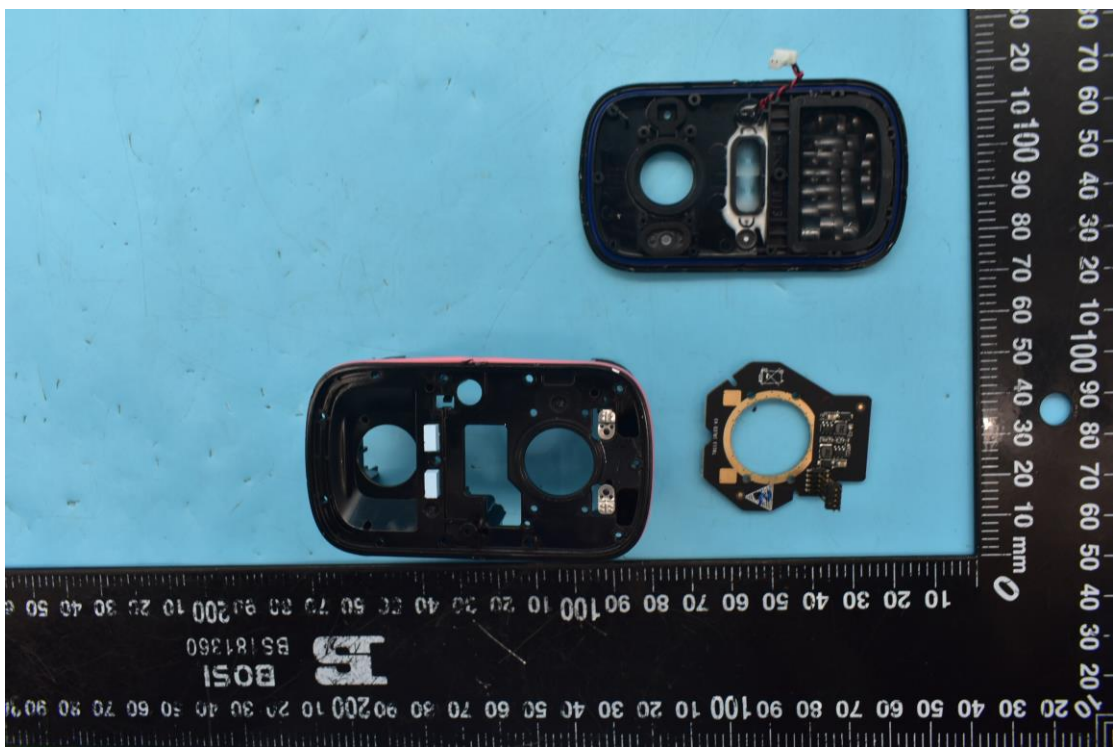

FCC ID:2AOKB-T8113S, IC:23451-T8113S

Internal Photos

1. EUT uncover view

2. Antenna view