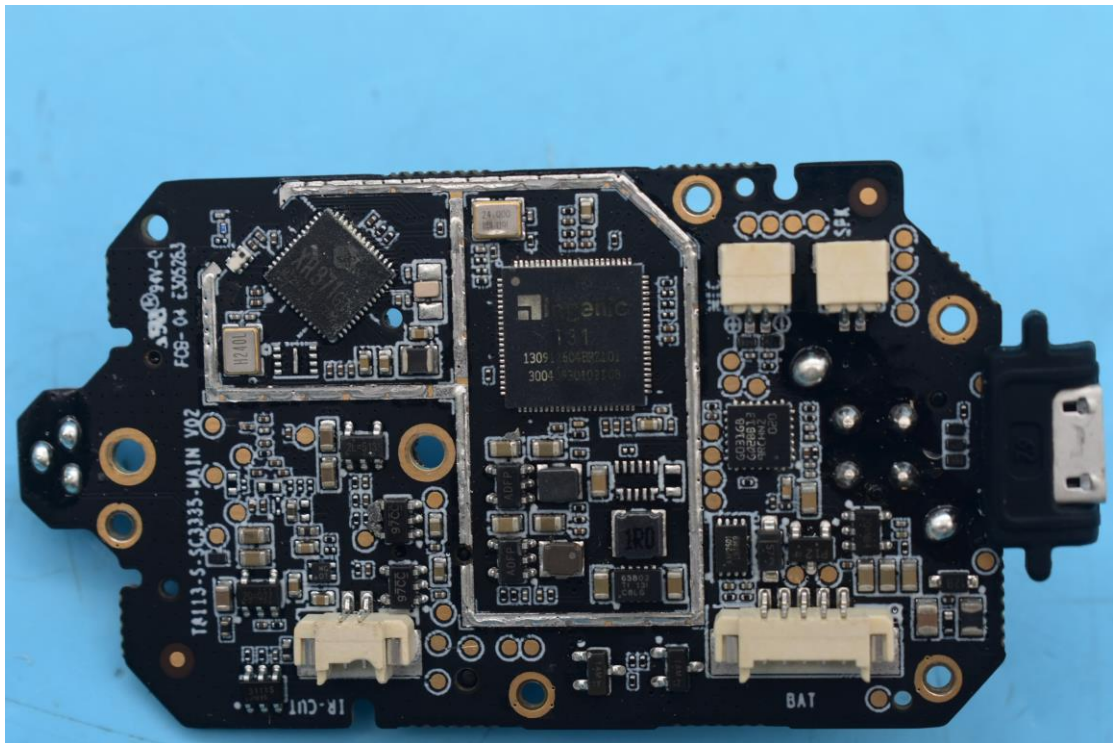

FCC ID:2AOKB-T8113S, IC:23451-T8113S

Internal Photos

1. EUT uncover view

2. Antenna view