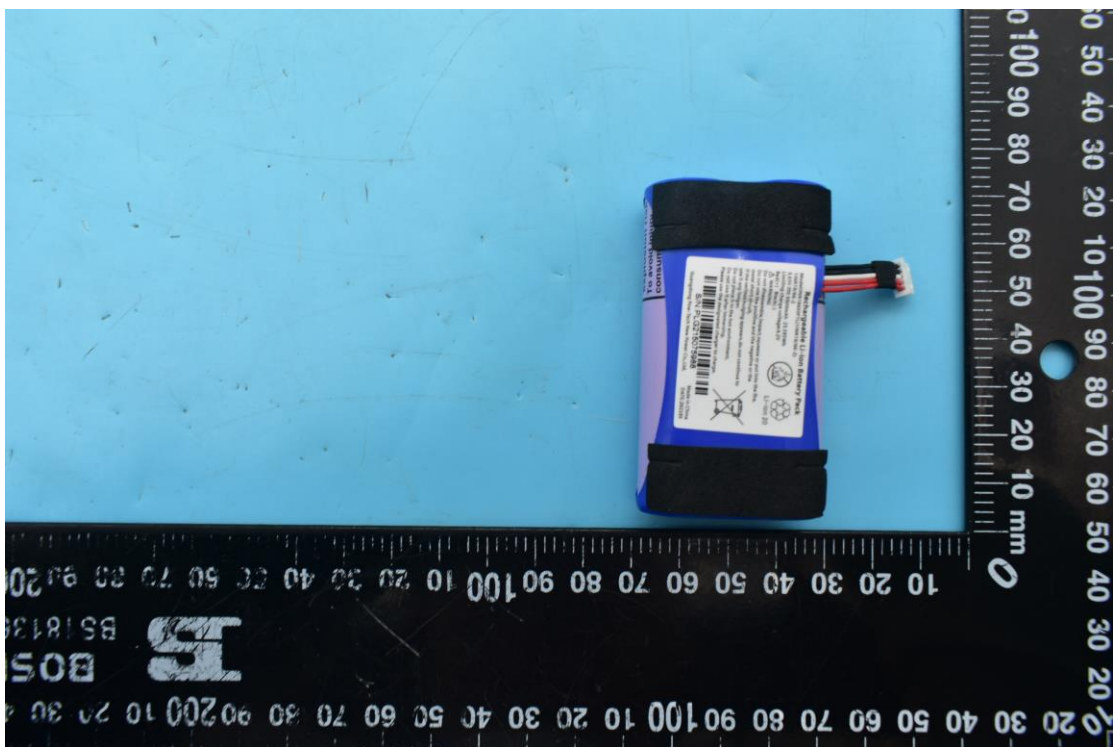

FCC ID:2AOKB-T8113S, IC:23451-T8113S

Internal Photos

1. EUT uncover view

2. Antenna view