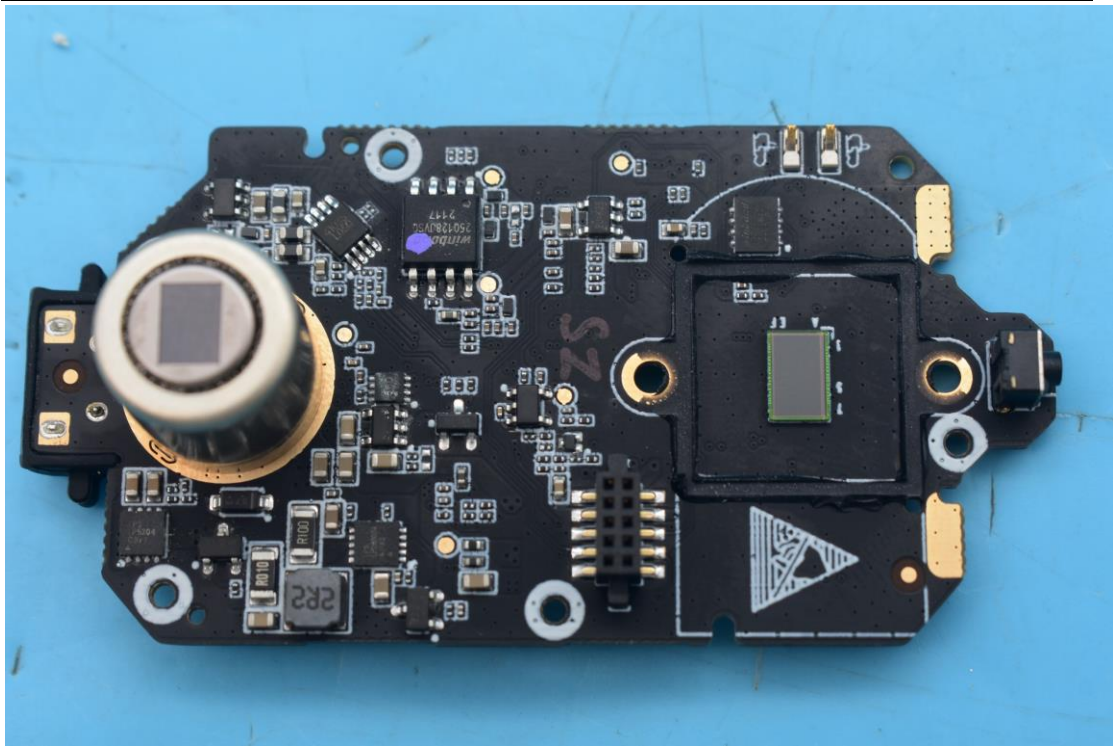

FCC ID:2AOKB-T8113S, IC:23451-T8113S

Internal Photos

1. EUT uncover view

2. Antenna view