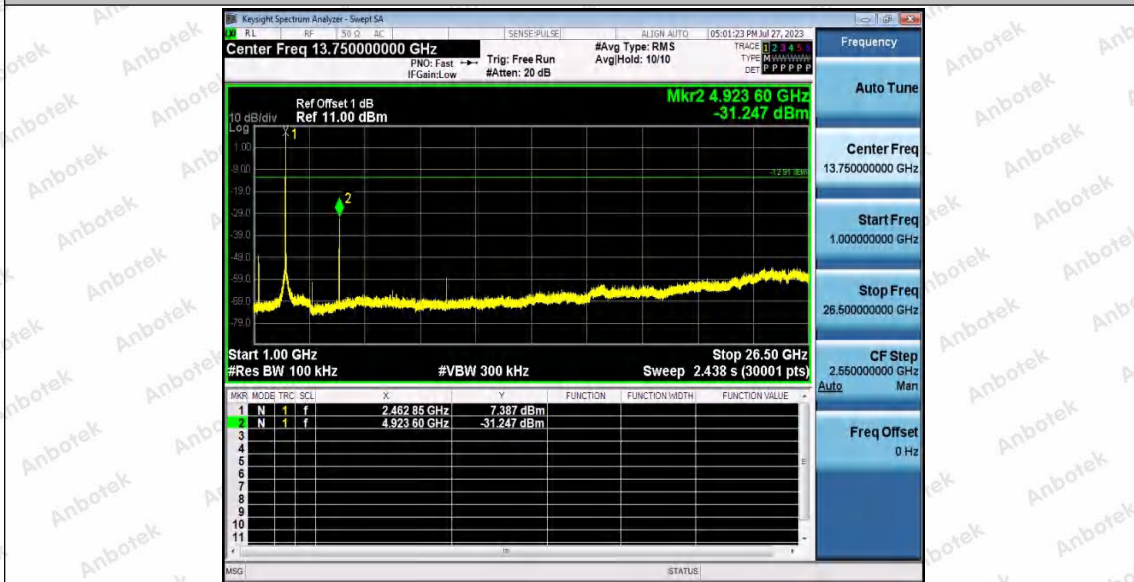

11G_Ant1_2412_0~Reference

Shenzhen Anbotek Compliance Laboratory Limited

Address: 1/F., Building D, Sogood Science and Technology Park, Sanwei Community, Hangcheng Street, Bao'an District, Shenzhen, Guangdong, China.
Tel: (86) 0755-26066440 Fax: (86) 0755-26014772 Email: service@anbotek.com

Hotline
400-003-0500
www.anbotek.com.cn