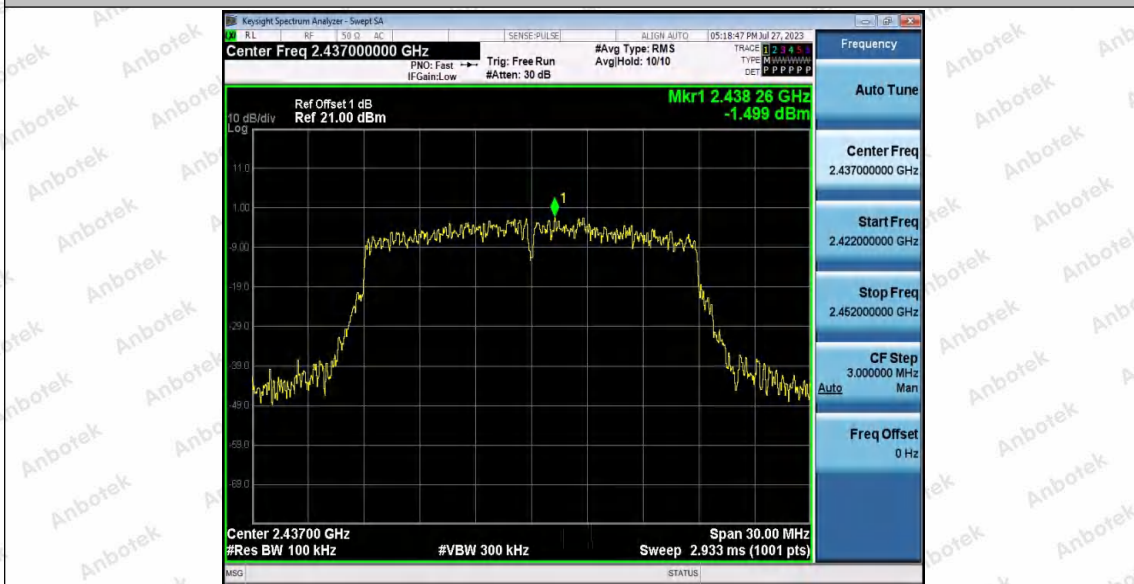

11N20SISO_Ant2_2437_30~1000

Shenzhen Anbotek Compliance Laboratory Limited

Address: 1/F., Building D, Sogood Science and Technology Park, Sanwei Community, Hangcheng Street, Bao'an District, Shenzhen, Guangdong, China.
Tel: (86) 0755-26066440 Fax: (86) 0755-26014772 Email: service@anbotek.com

Hotline
400-003-0500
www.anbotek.com.cn