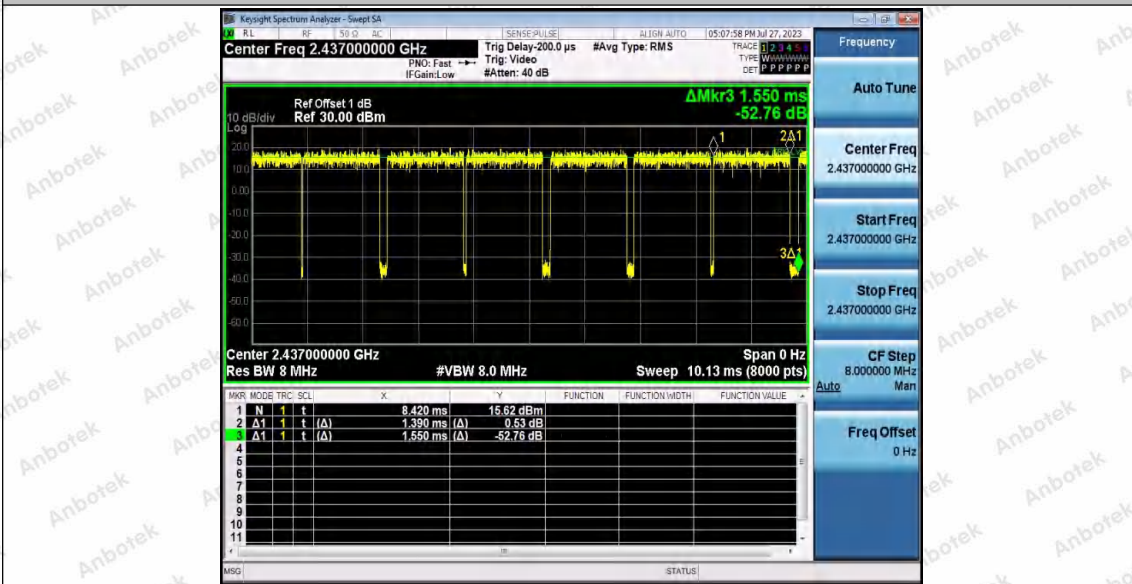

11G_Ant1_2462

Shenzhen Anbotek Compliance Laboratory Limited

Address: 1/F., Building D, Sogood Science and Technology Park, Sanwei Community, Hangcheng Street, Bao'an District, Shenzhen, Guangdong, China.
Tel: (86) 0755-26066440 Fax: (86) 0755-26014772 Email: service@anbotek.com

Hotline
400-003-0500
www.anbotek.com.cn