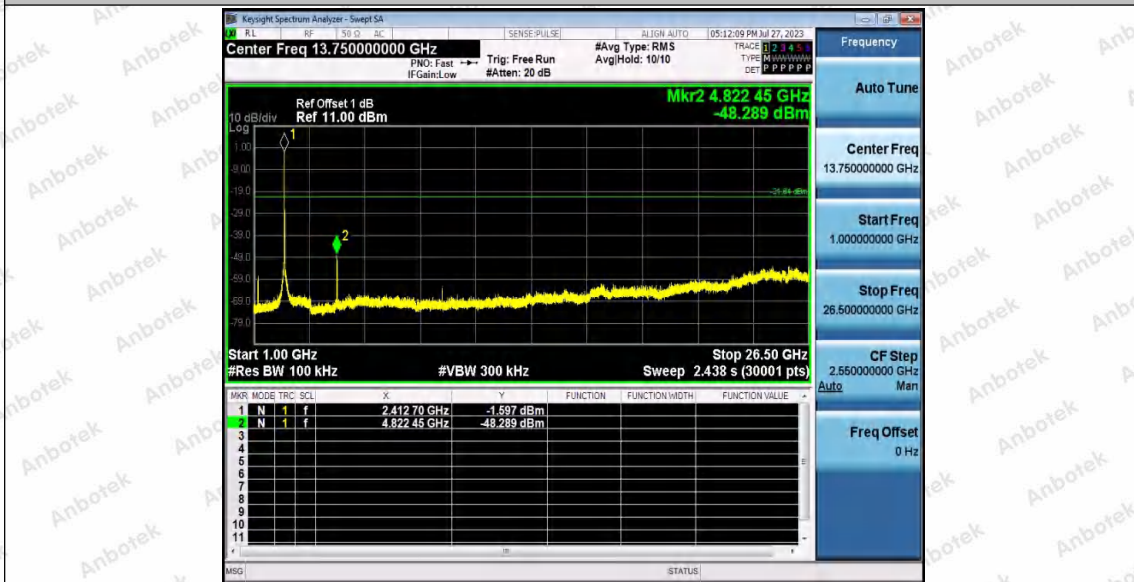

11G_Ant1_2437_0~Reference

Shenzhen Anbotek Compliance Laboratory Limited

Address: 1/F., Building D, Sogood Science and Technology Park, Sanwei Community, Hangcheng Street, Bao'an District, Shenzhen, Guangdong, China.
Tel: (86) 0755-26066440 Fax: (86) 0755-26014772 Email: service@anbotek.com

Hotline
400-003-0500
www.anbotek.com.cn