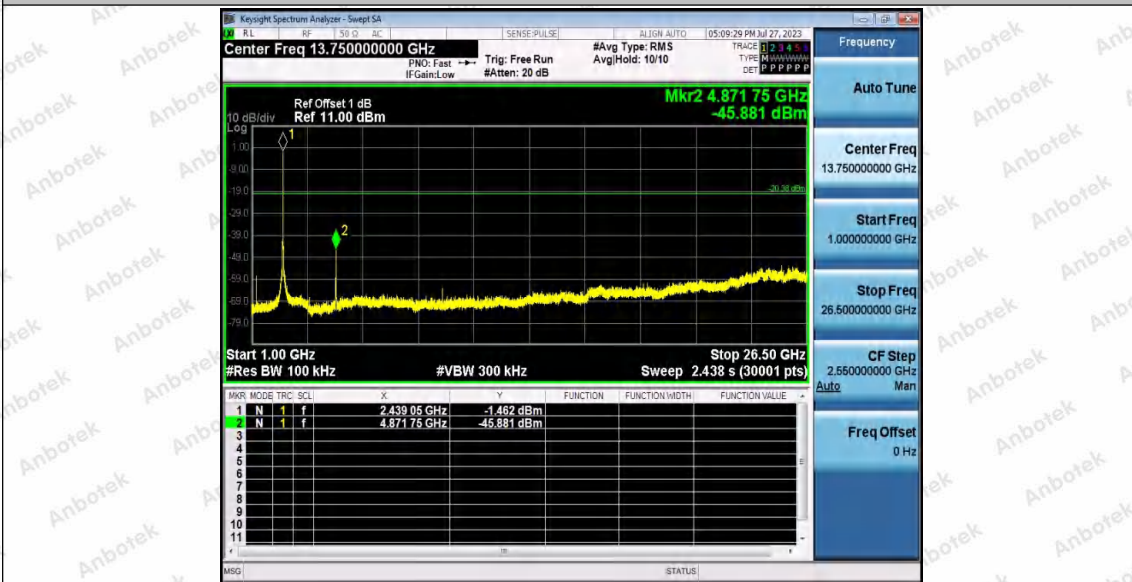

11G_Ant1_2462_0~Reference

Shenzhen Anbotek Compliance Laboratory Limited

Address: 1/F., Building D, Sogood Science and Technology Park, Sanwei Community, Hangcheng Street, Bao'an District, Shenzhen, Guangdong, China.
Tel: (86) 0755-26066440 Fax: (86) 0755-26014772 Email: service@anbotek.com

Hotline
400-003-0500
www.anbotek.com.cn