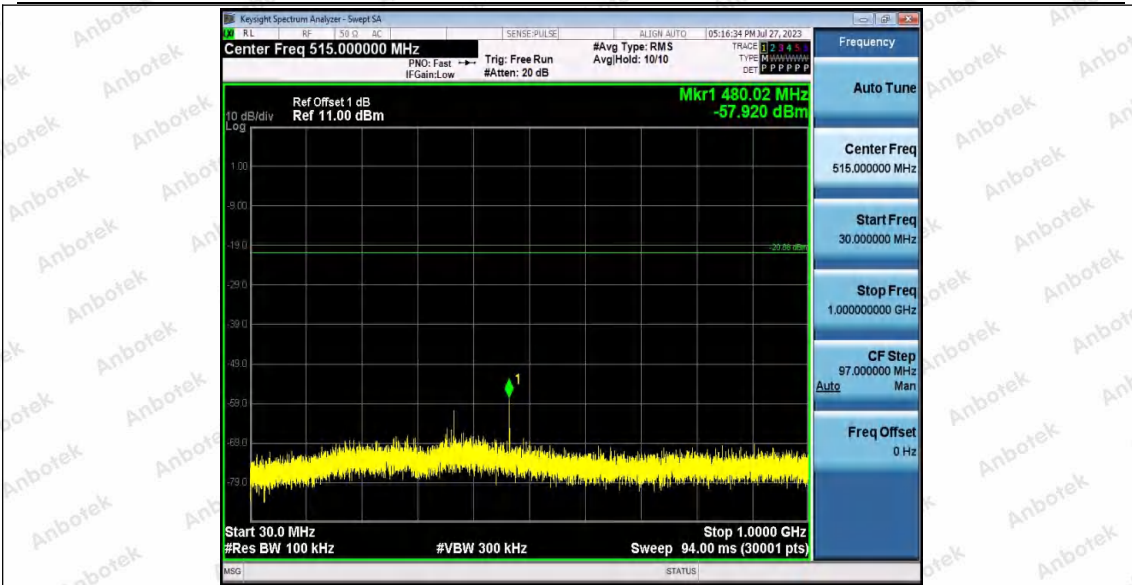

11N20SISO_Ant2_2412_1000~26500