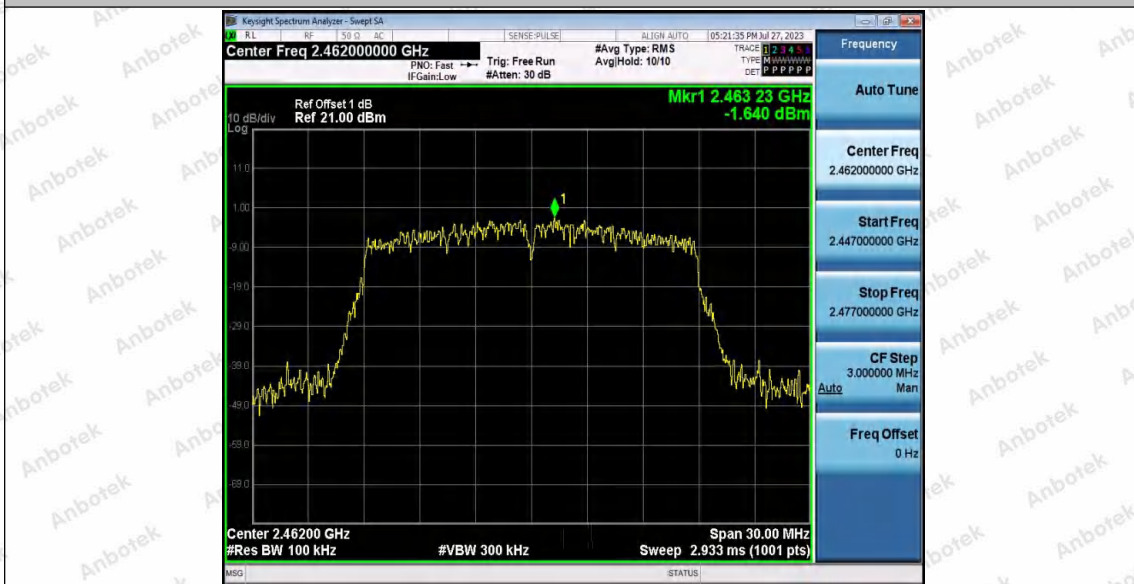

11N20SISO_Ant2_2462_30~1000

Shenzhen Anbotek Compliance Laboratory Limited

Address: 1/F., Building D, Sogood Science and Technology Park, Sanwei Community, Hangcheng Street, Bao'an District, Shenzhen, Guangdong, China.
Tel: (86) 0755-26066440 Fax: (86) 0755-26014772 Email: service@anbotek.com

Hotline
400-003-0500
www.anbotek.com.cn