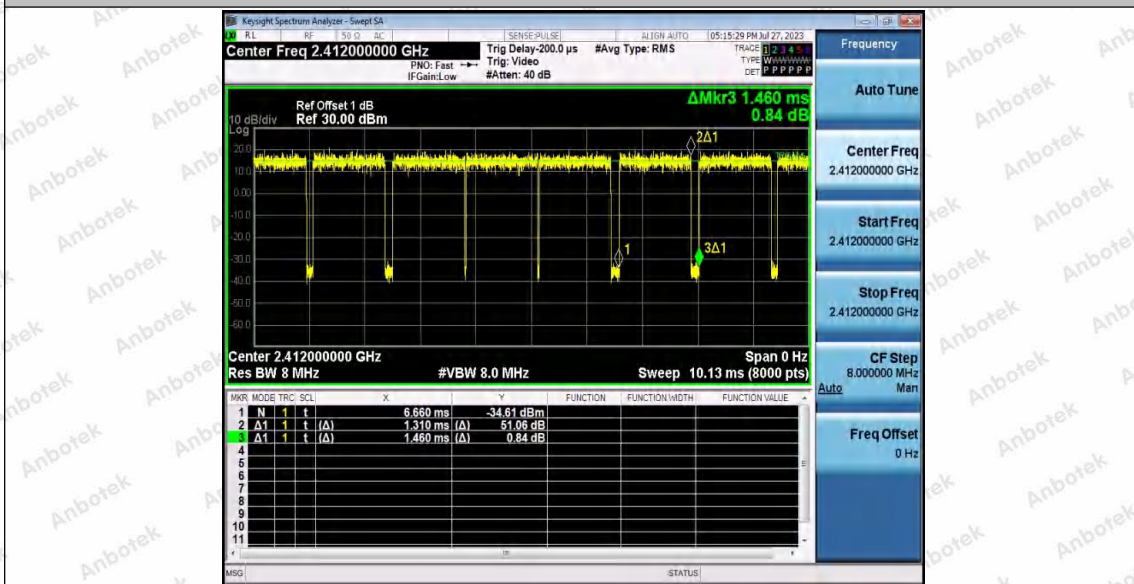

11N20SISO_Ant1_2437

Shenzhen Anbotek Compliance Laboratory Limited

Address: 1/F., Building D, Sogood Science and Technology Park, Sanwei Community, Hangcheng Street, Bao'an District, Shenzhen, Guangdong, China.
Tel: (86) 0755-26066440 Fax: (86) 0755-26014772 Email: service@anbotek.com

Hotline 400-003-0500
www.anbotek.com.cn