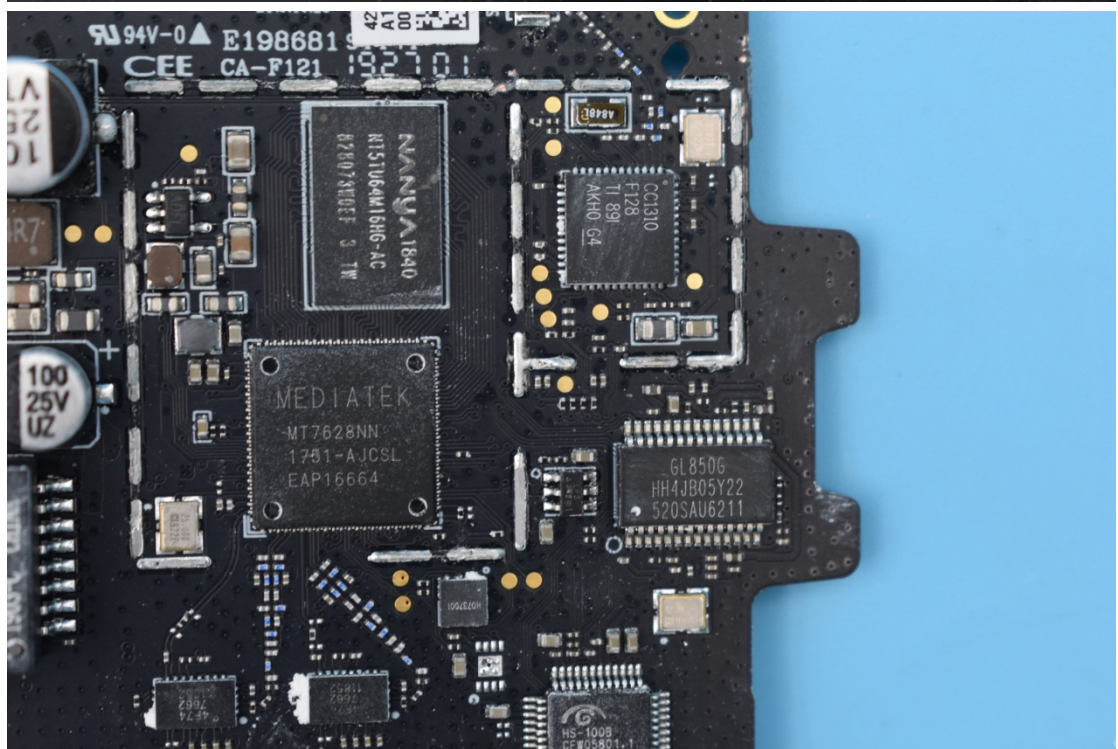

FCC ID:2AOKB-T8010 & IC:23451-T8010

Internal Photos

1. EUT uncover view

2. Antenna view