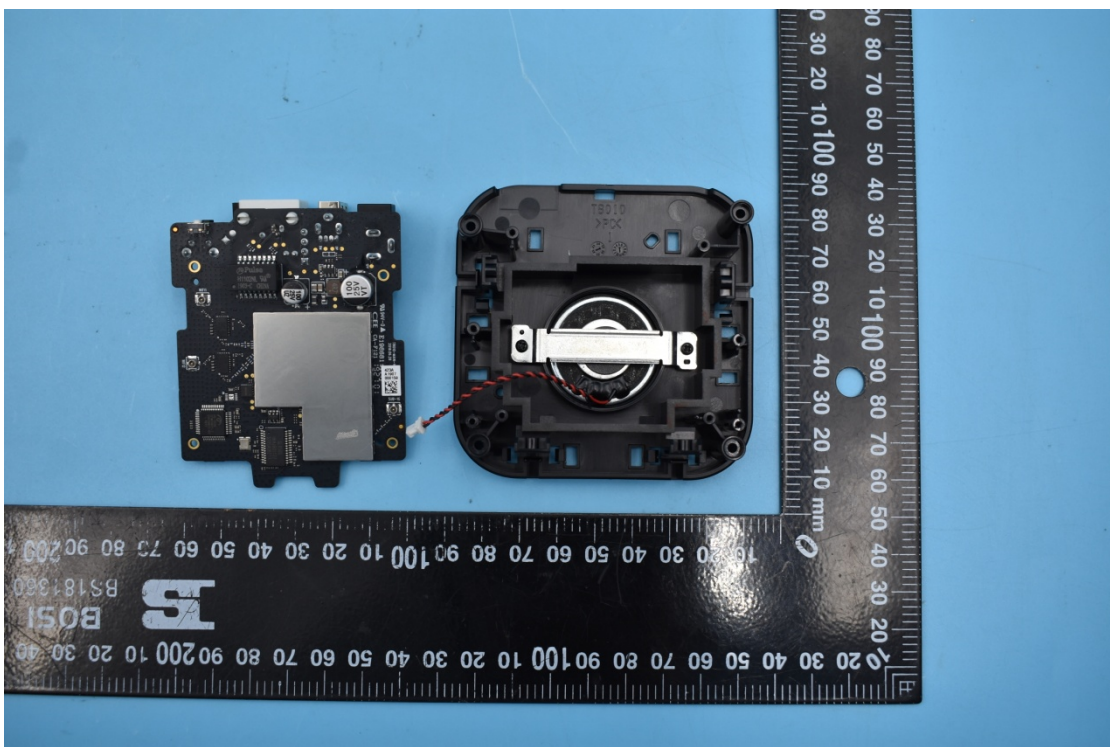

FCC ID:2AOKB-T8010 & IC:23451-T8010

Internal Photos

1. EUT uncover view

2. Antenna view