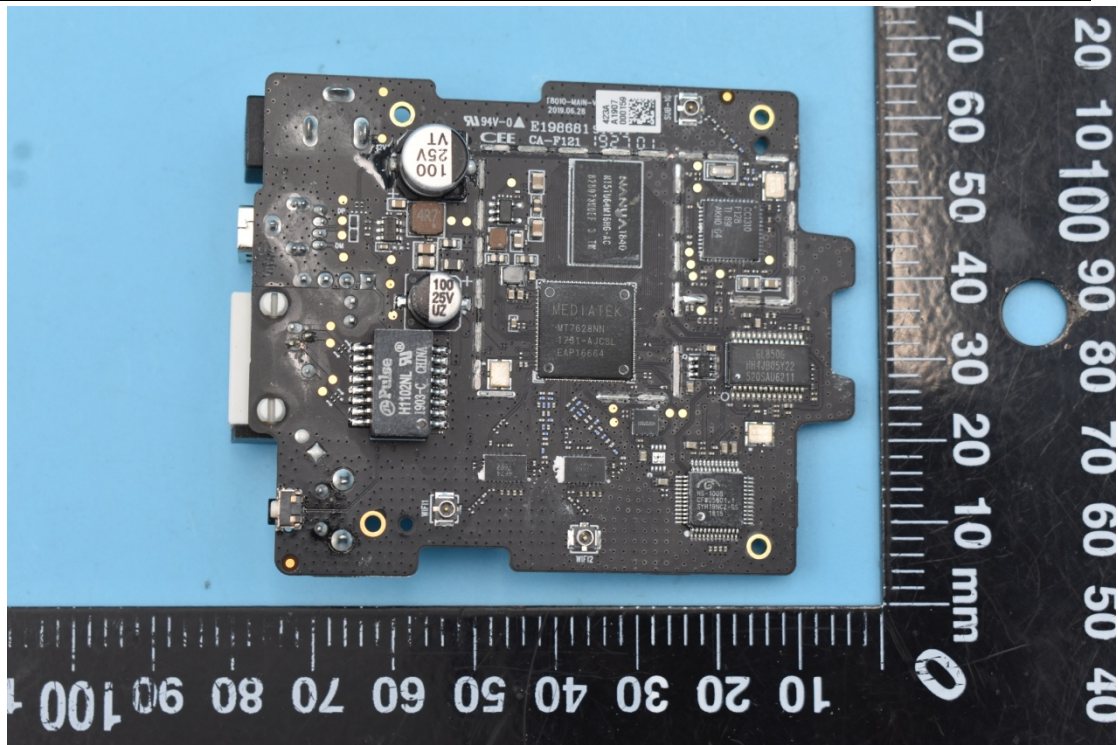

FCC ID:2AOKB-T8010 & IC:23451-T8010

Internal Photos

1. EUT uncover view

2. Antenna view