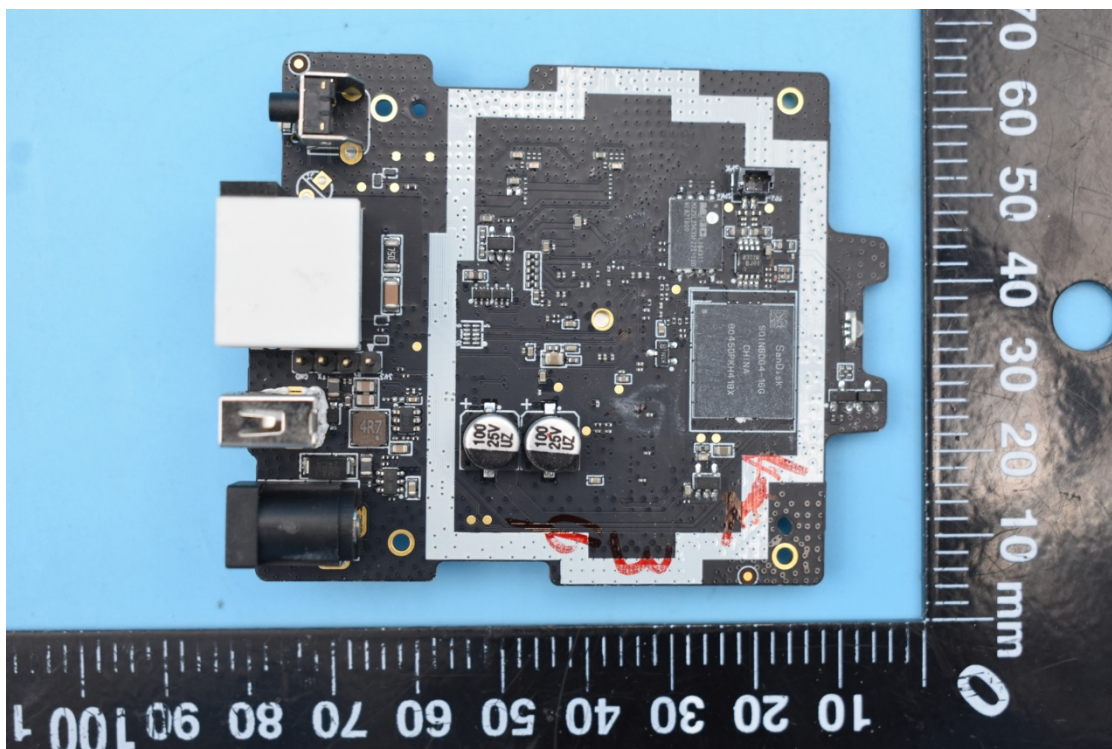

FCC ID:2AOKB-T8010 & IC:23451-T8010

Internal Photos

1. EUT uncover view

2. Antenna view