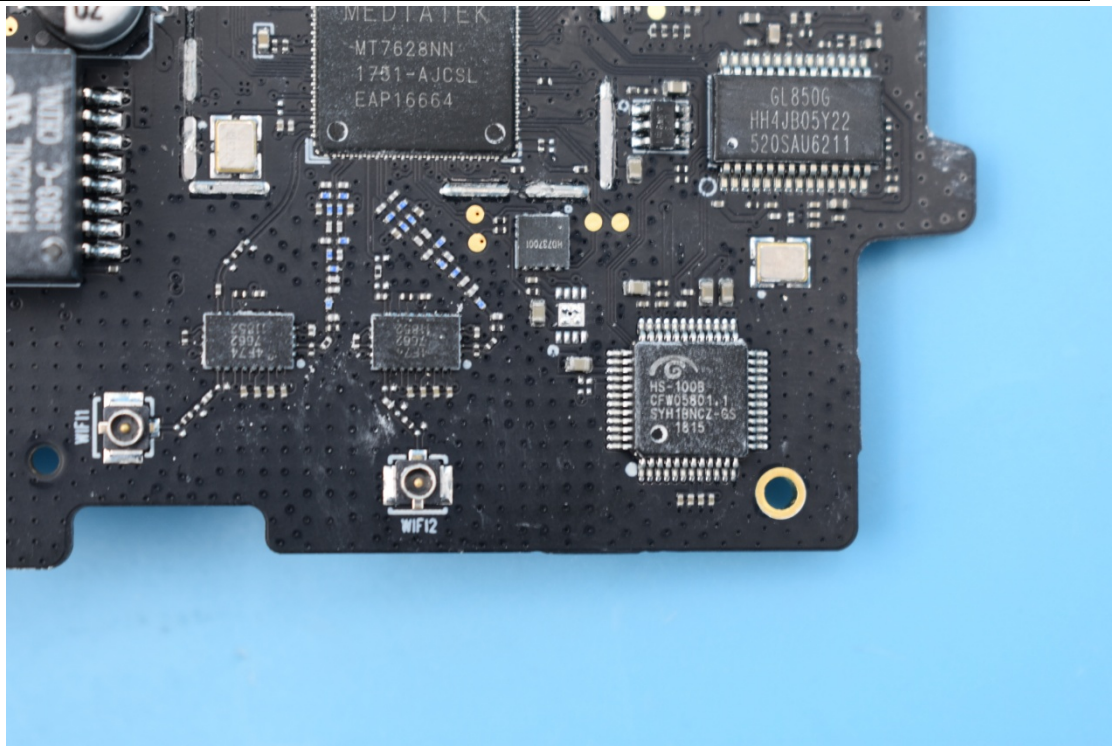

FCC ID:2AOKB-T8010 & IC:23451-T8010

Internal Photos

1. EUT uncover view

2. Antenna view