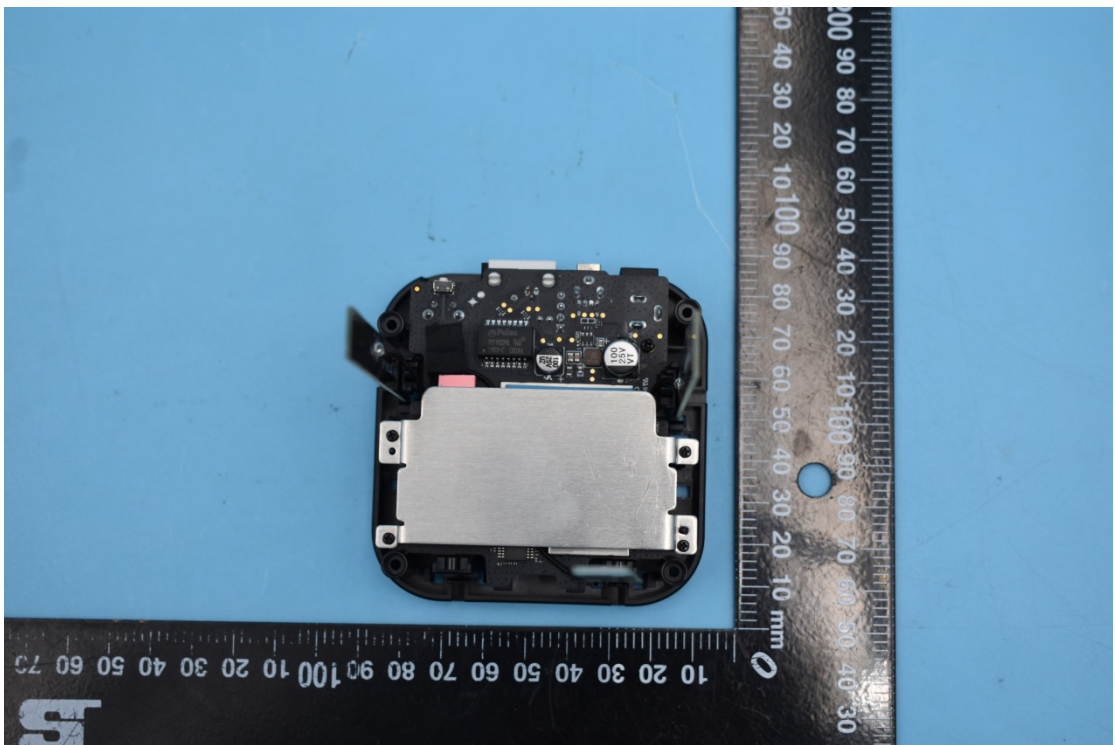

FCC ID:2AOKB-T8010 & IC:23451-T8010

Internal Photos

1. EUT uncover view

2. Antenna view