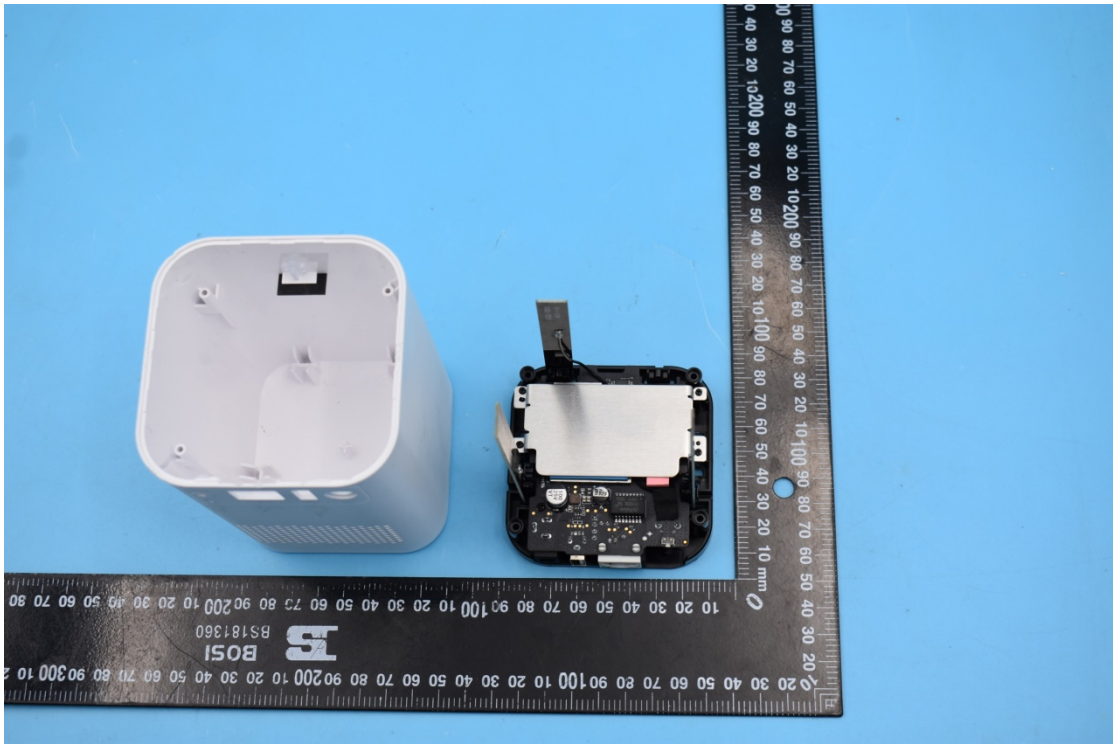

FCC ID:2AOKB-T8010 & IC:23451-T8010

Internal Photos

1. EUT uncover view

2. Antenna view