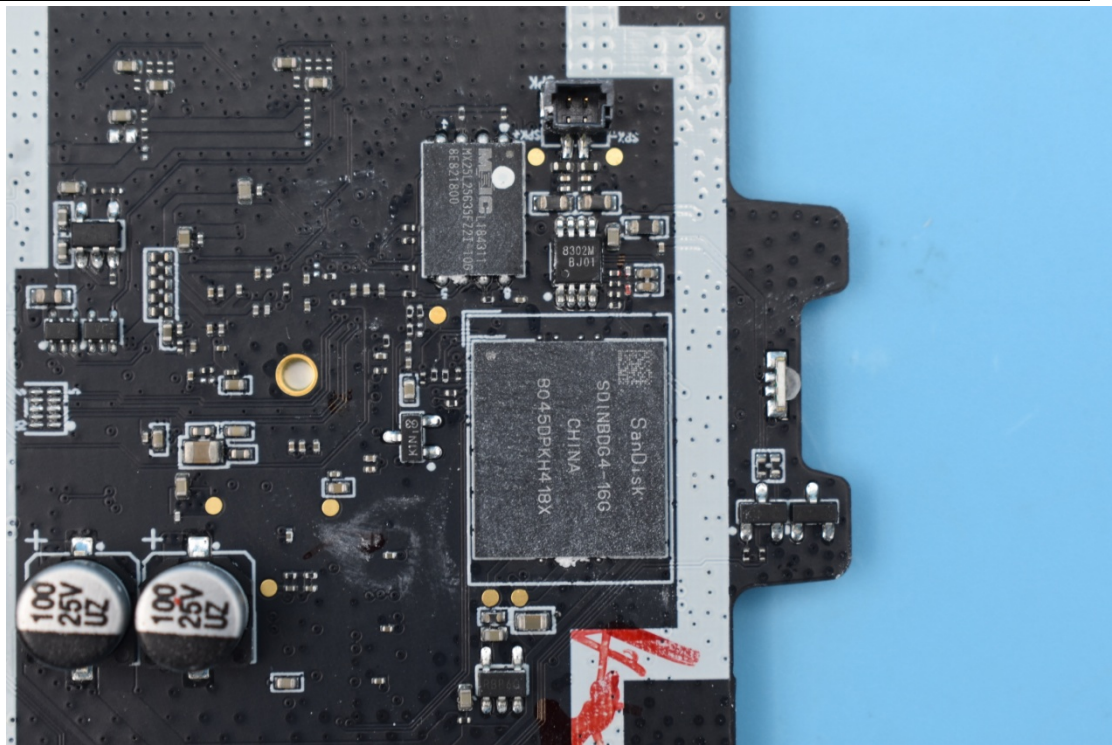

FCC ID:2AOKB-T8010 & IC:23451-T8010

Internal Photos

1. EUT uncover view

2. Antenna view