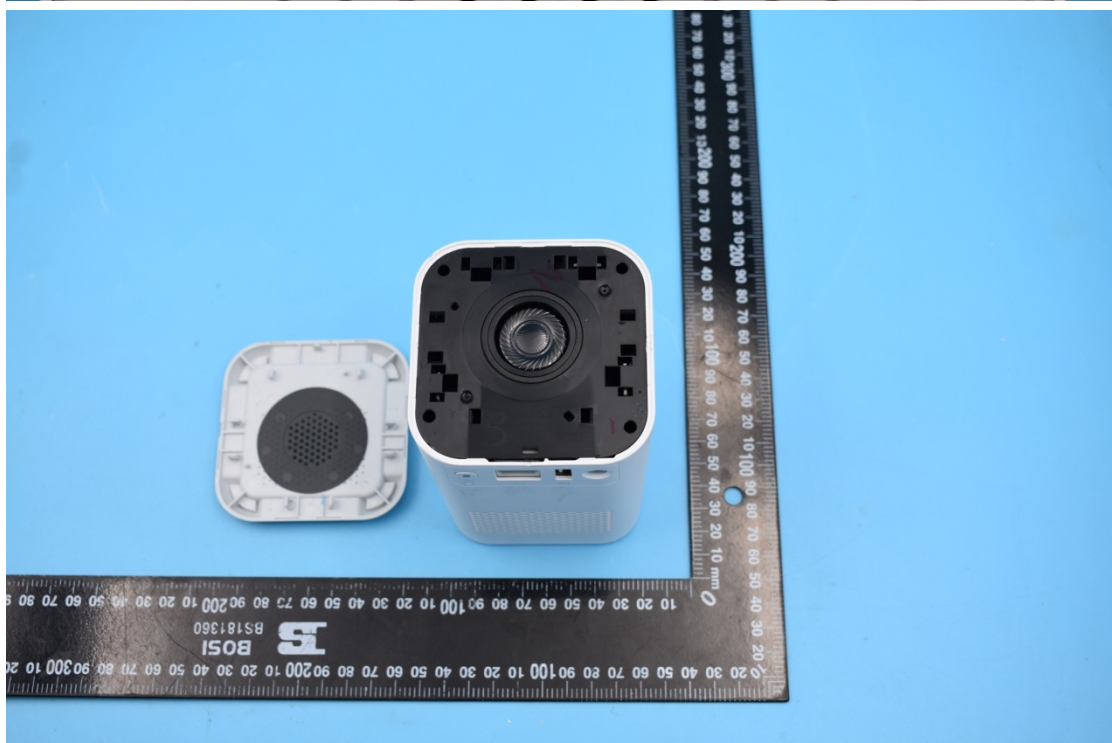

FCC ID:2AOKB-T8010 & IC:23451-T8010

Internal Photos

1. EUT uncover view

2. Antenna view