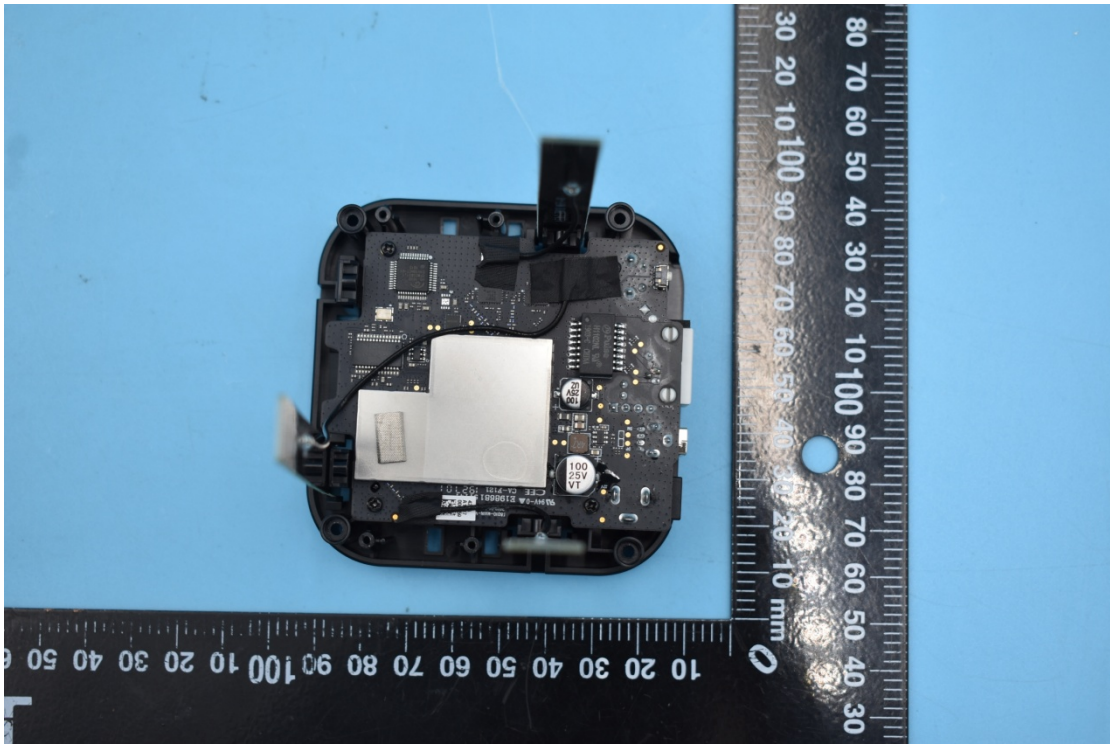

FCC ID:2AOKB-T8010 & IC:23451-T8010

Internal Photos

1. EUT uncover view

2. Antenna view