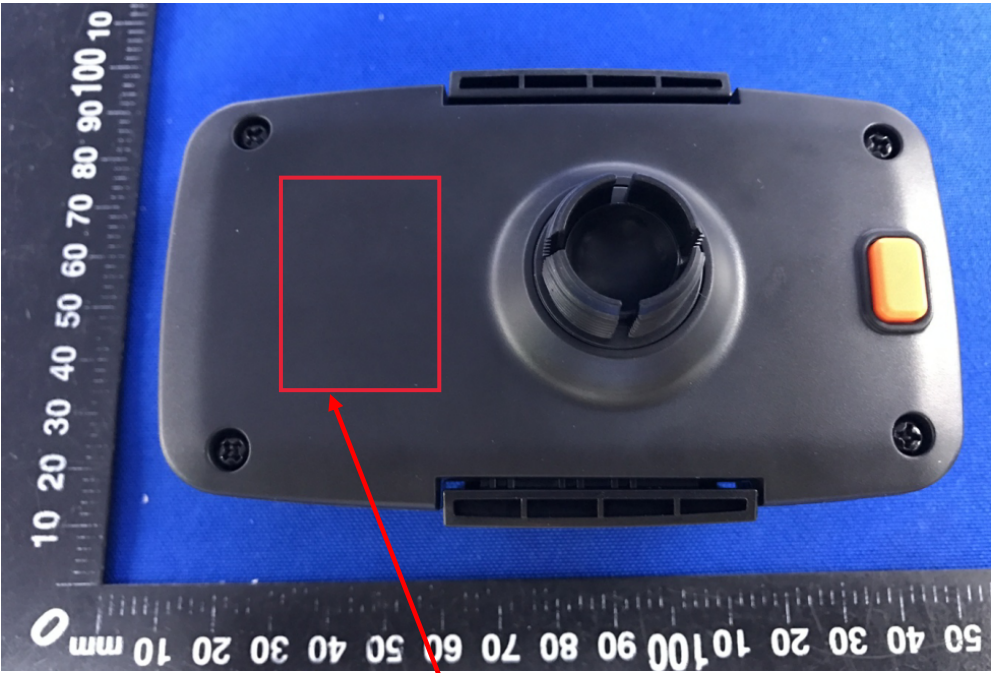

Label Artwork and Location

Model: R5211

Label:

Roav Smartcharge Wireless W2
Model:R5211 Output:5W/10W
Input:5V $\overline{=}$ 2A, 9V $\overline{=}$ 1.8A
Anker Innovations Limited
Room 1318-19,Hollywood Plaza,
610 Nathan Road,Mongkok,
Kowloon,Hong Kong
Made in China
FCC ID:2AOKB-R5211

Size: L*W=40*30.5mm

Location