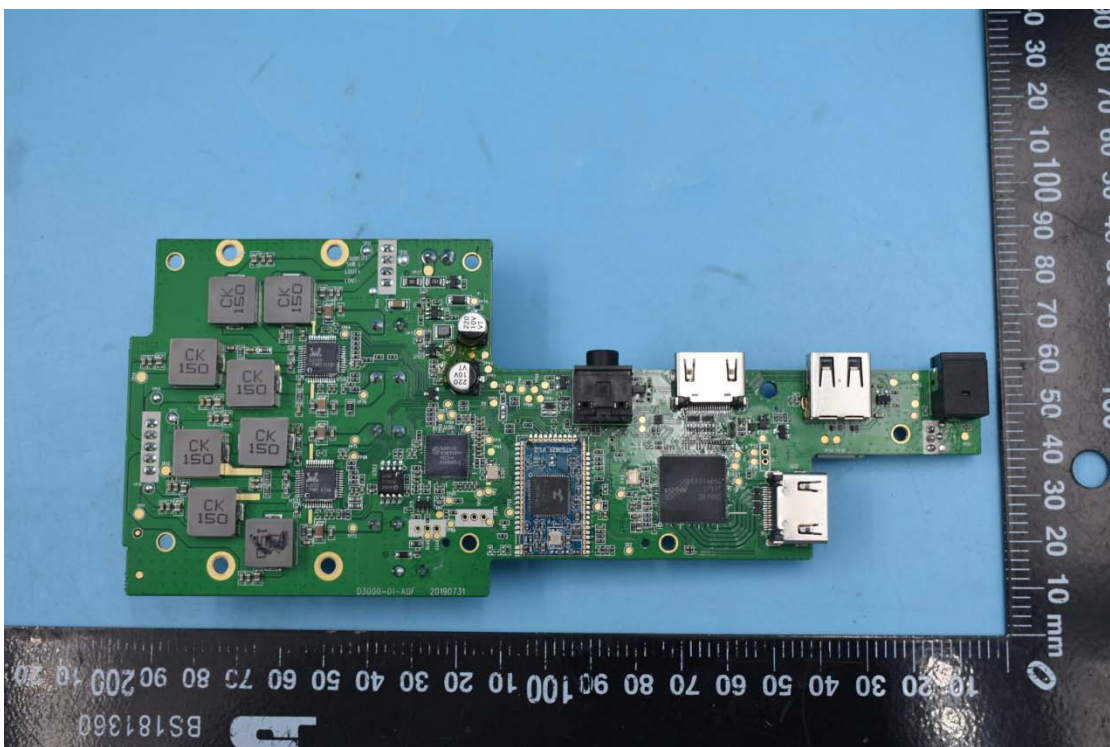

FCC ID:2AOKB-D3000

Internal Photos

1. EUT uncover view

2. Antenna view