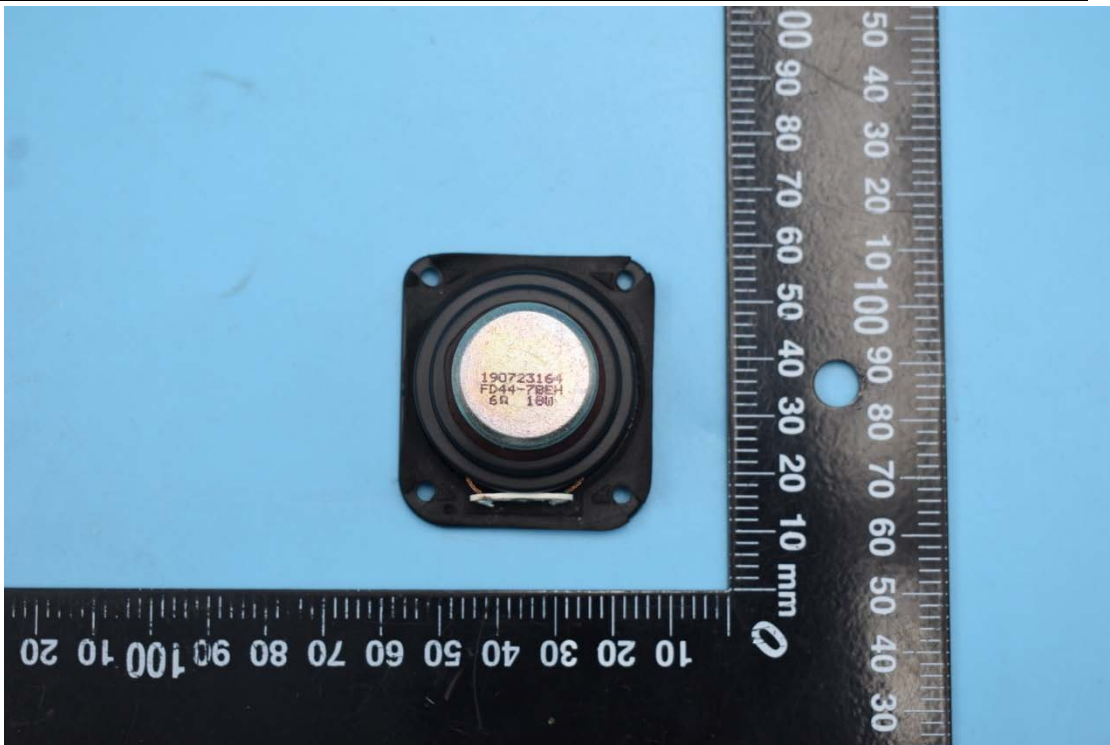

FCC ID:2AOKB-D3000

Internal Photos

1. EUT uncover view

2. Antenna view