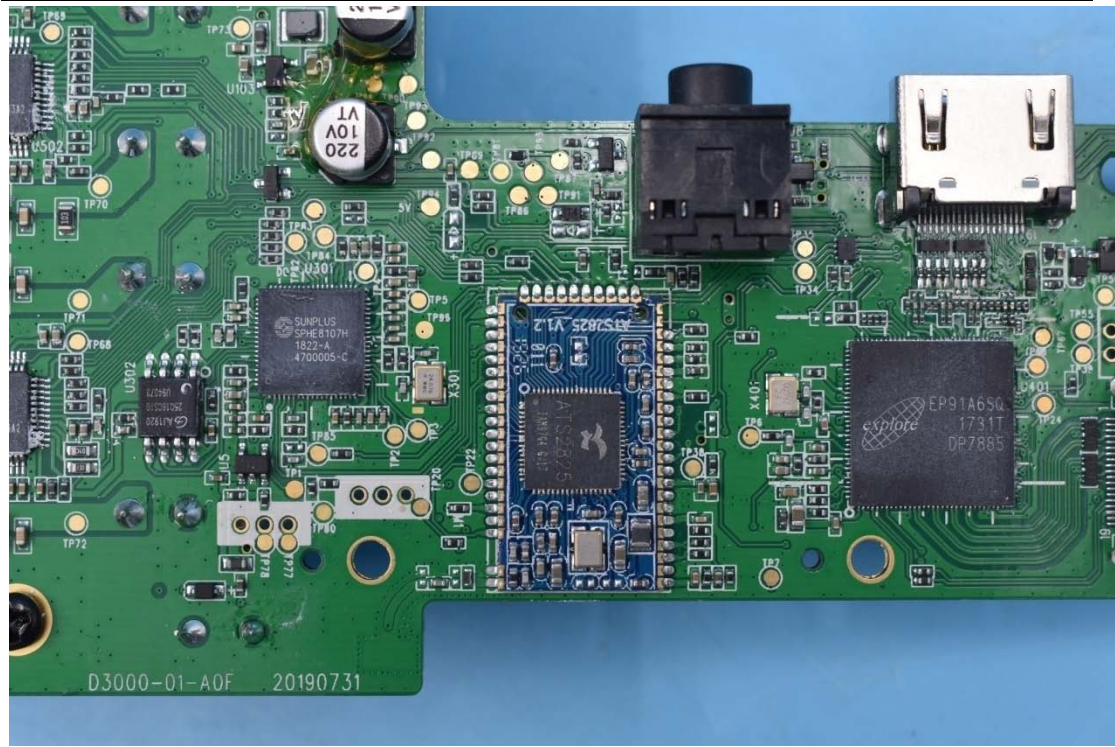

FCC ID:2AOKB-D3000

Internal Photos

1. EUT uncover view

2. Antenna view