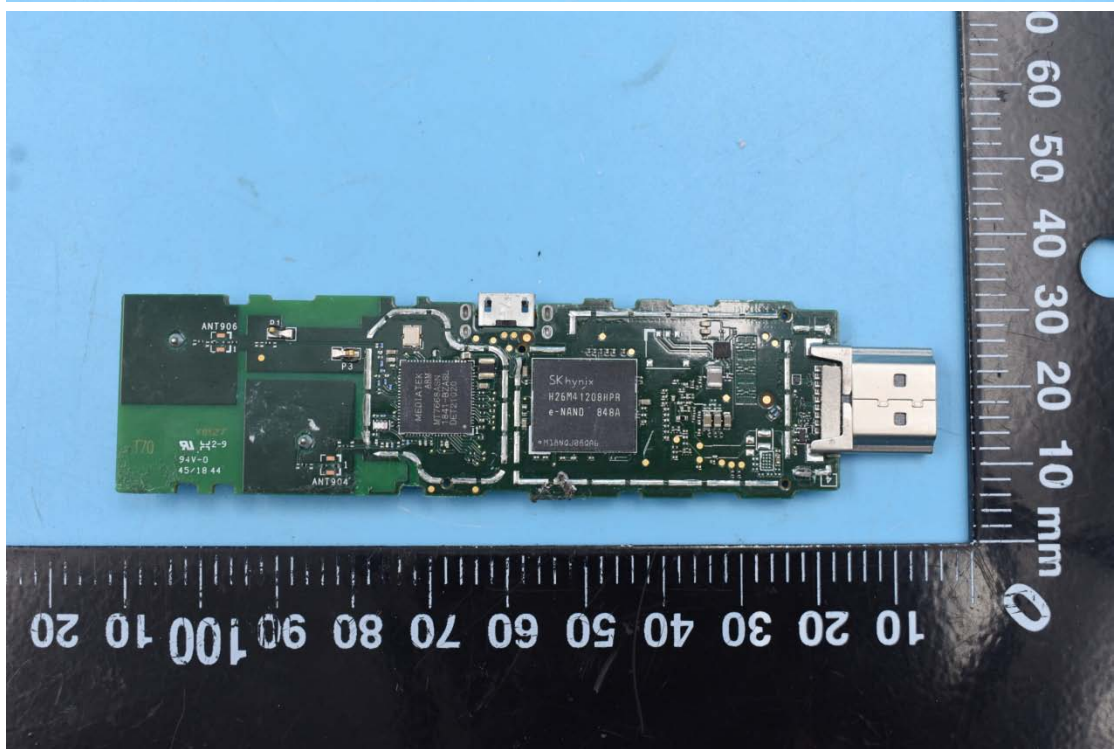

FCC ID:2AOKB-D3000

Internal Photos

1. EUT uncover view

2. Antenna view