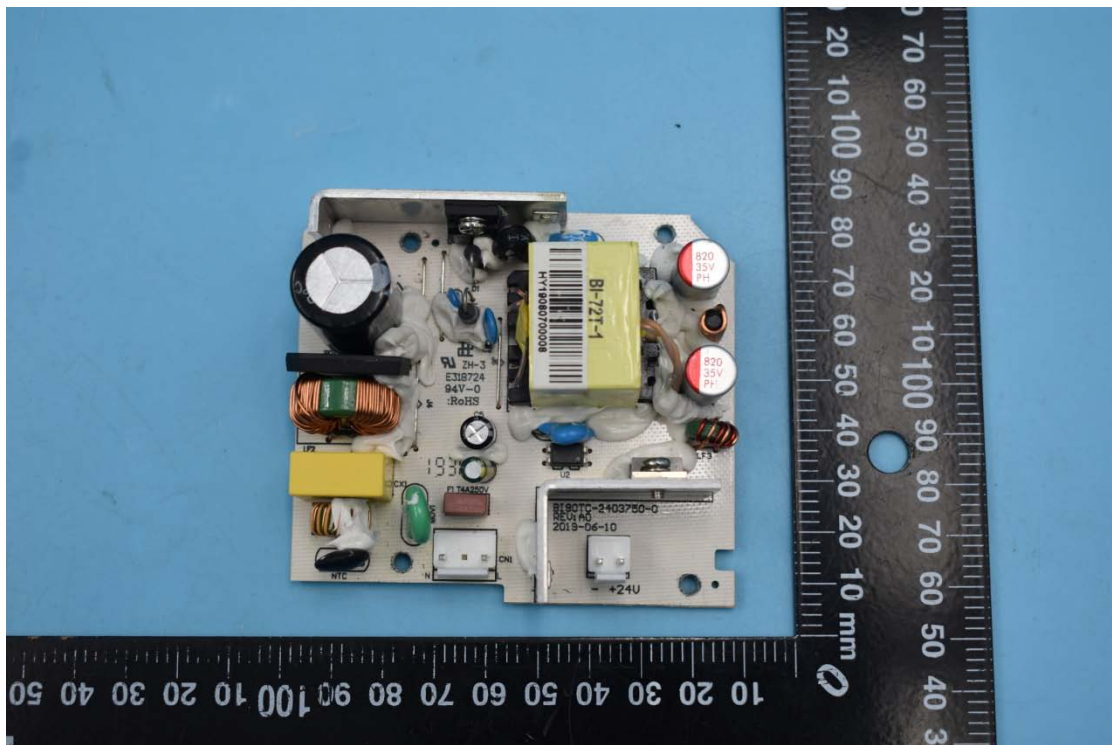

FCC ID:2AOKB-D3000

Internal Photos

1. EUT uncover view

2. Antenna view