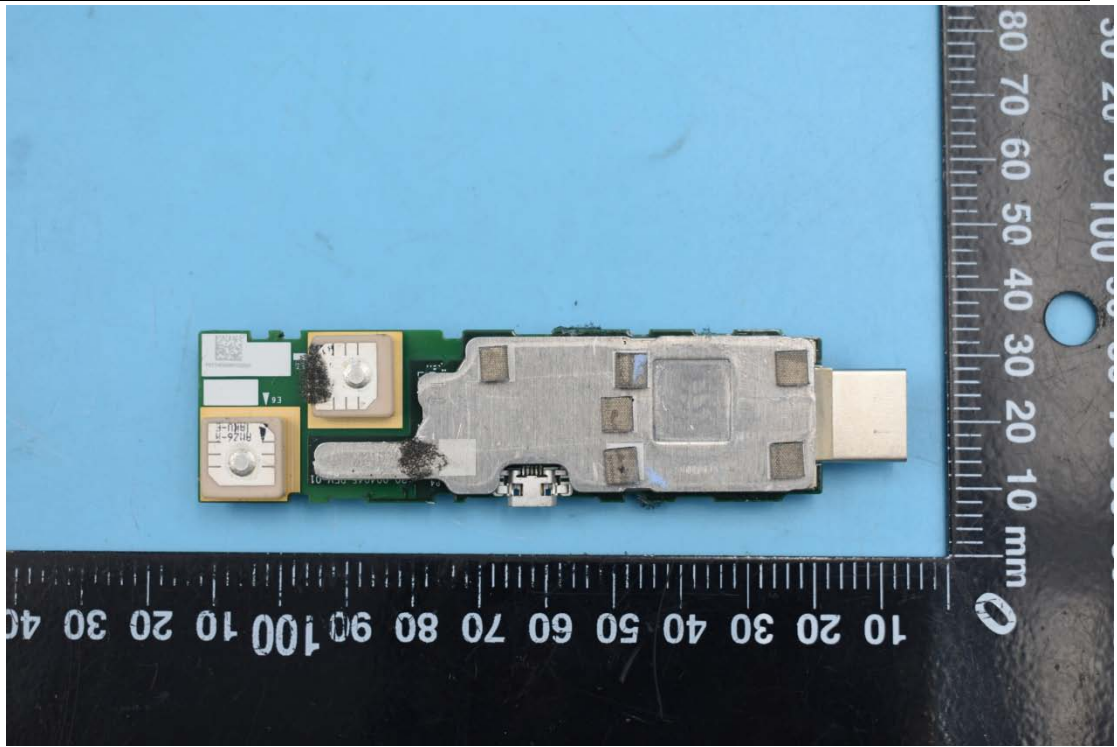

FCC ID:2AOKB-D3000

Internal Photos

1. EUT uncover view

2. Antenna view