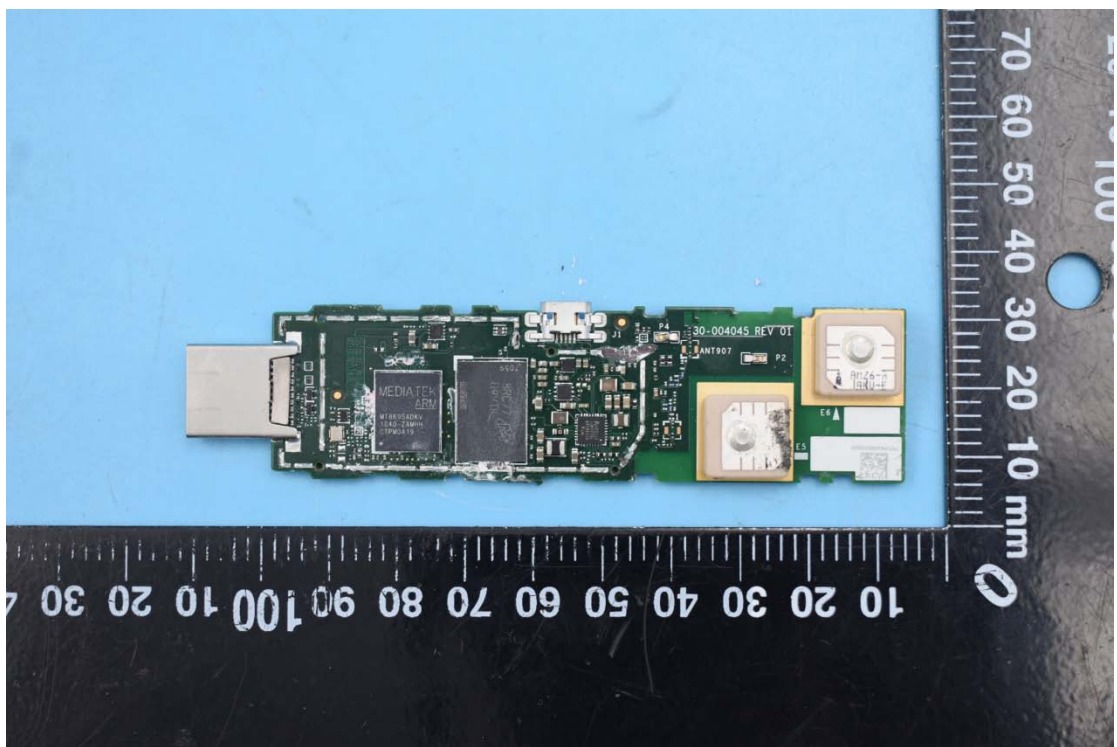

FCC ID:2AOKB-D3000

Internal Photos

1. EUT uncover view

2. Antenna view