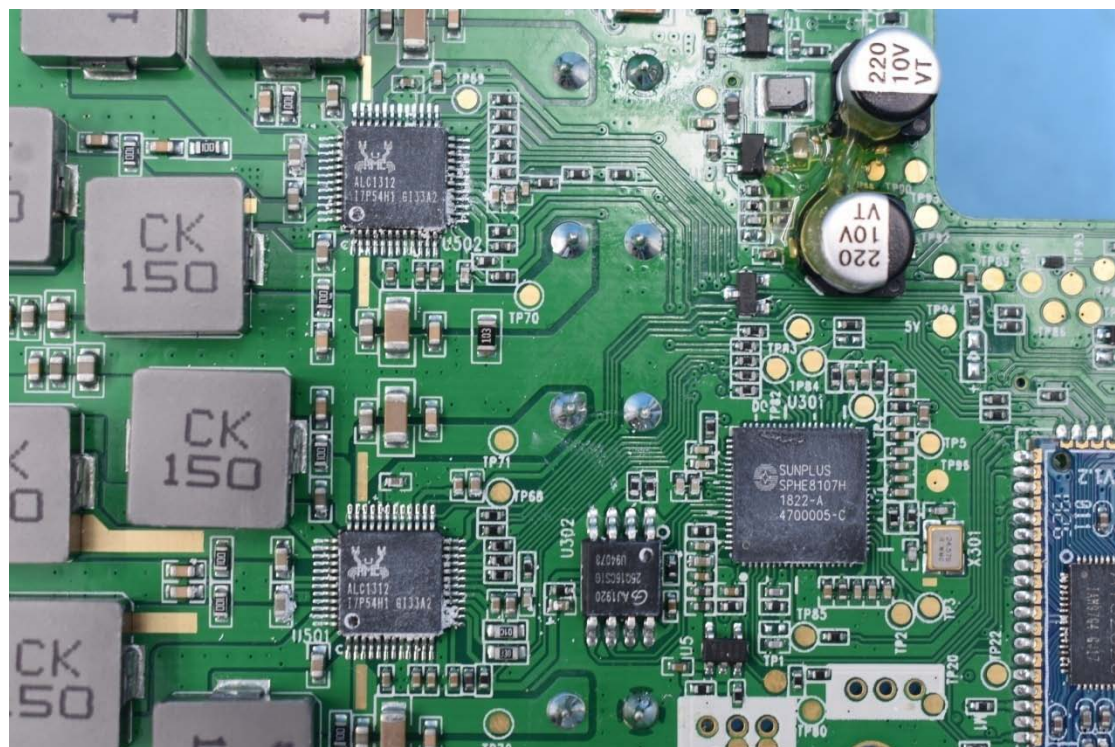

FCC ID:2AOKB-D3000

Internal Photos

1. EUT uncover view

2. Antenna view