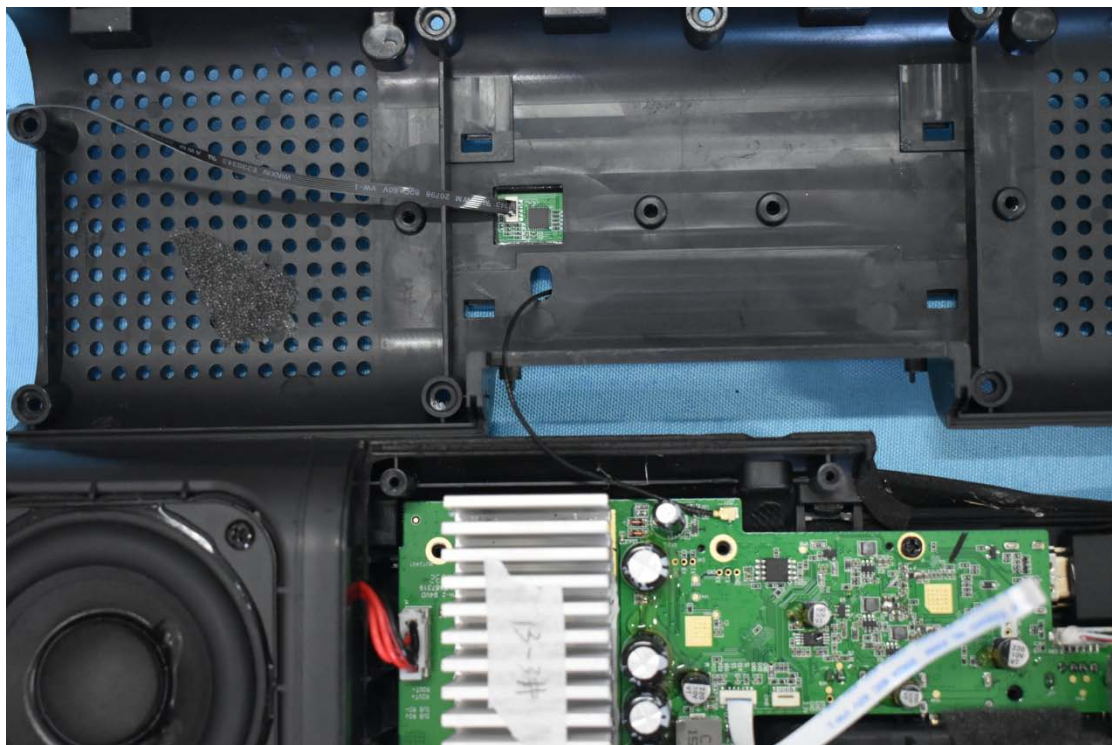

FCC ID:2AOKB-D3000

Internal Photos

1. EUT uncover view

2. Antenna view