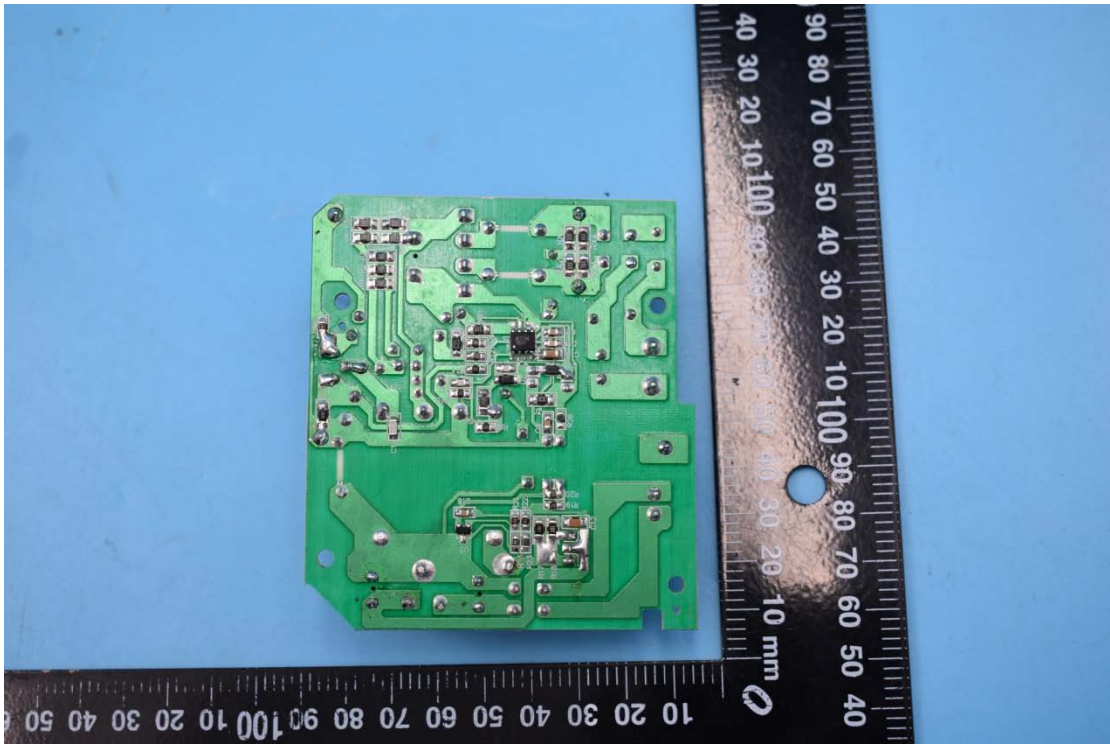

FCC ID:2AOKB-D3000

Internal Photos

1. EUT uncover view

2. Antenna view