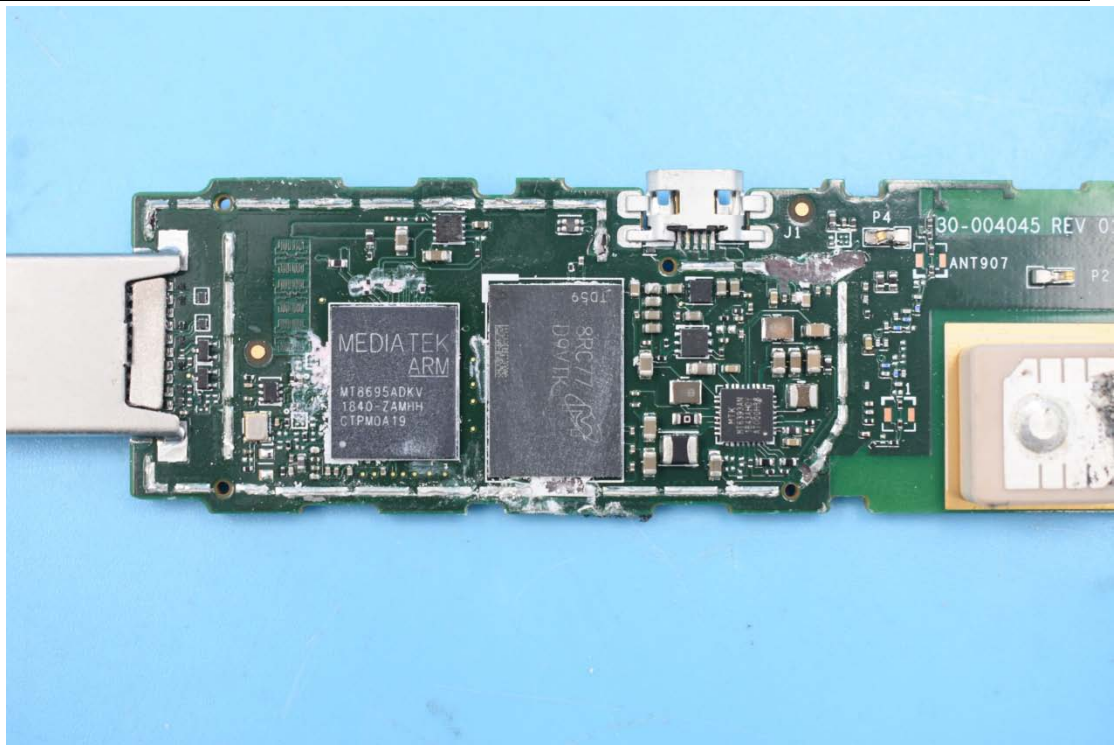

FCC ID:2AOKB-D3000

Internal Photos

1. EUT uncover view

2. Antenna view