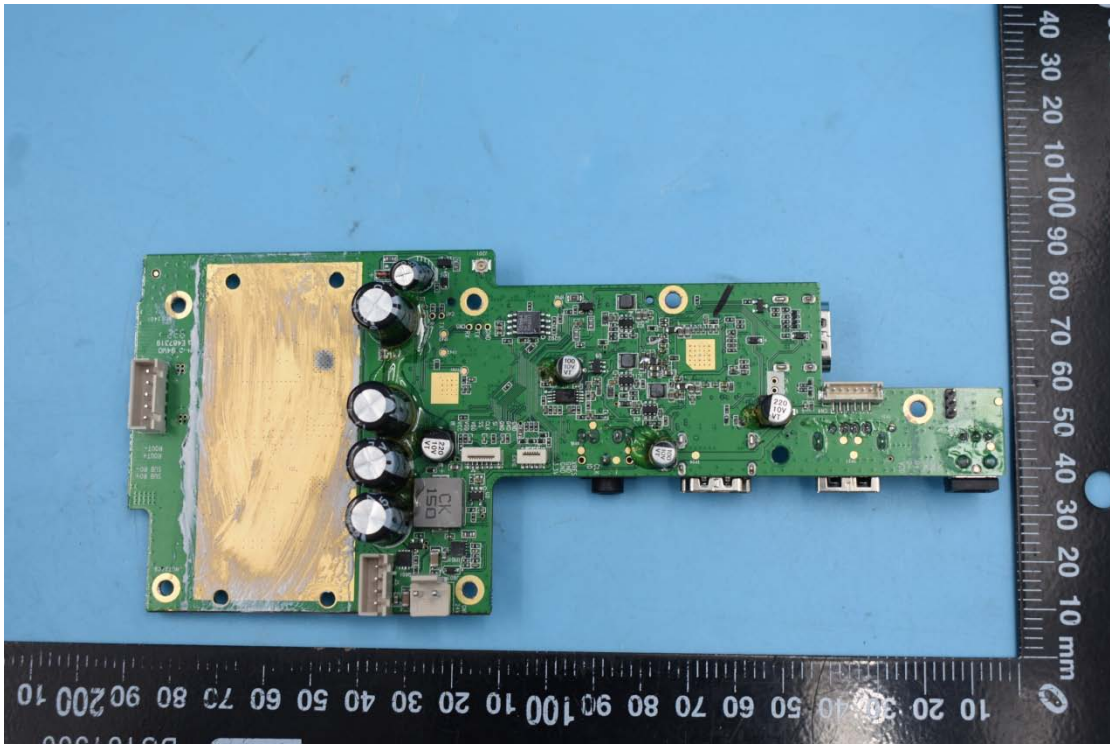

FCC ID:2AOKB-D3000

Internal Photos

1. EUT uncover view

2. Antenna view