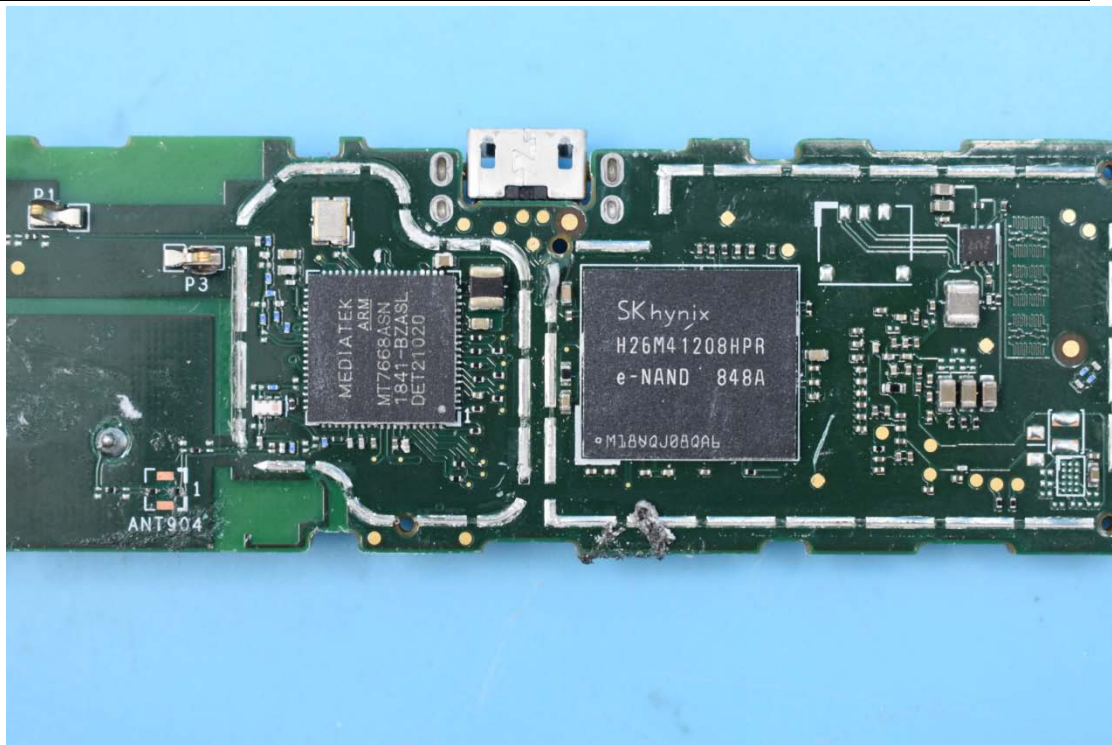

FCC ID:2AOKB-D3000

Internal Photos

1. EUT uncover view

2. Antenna view