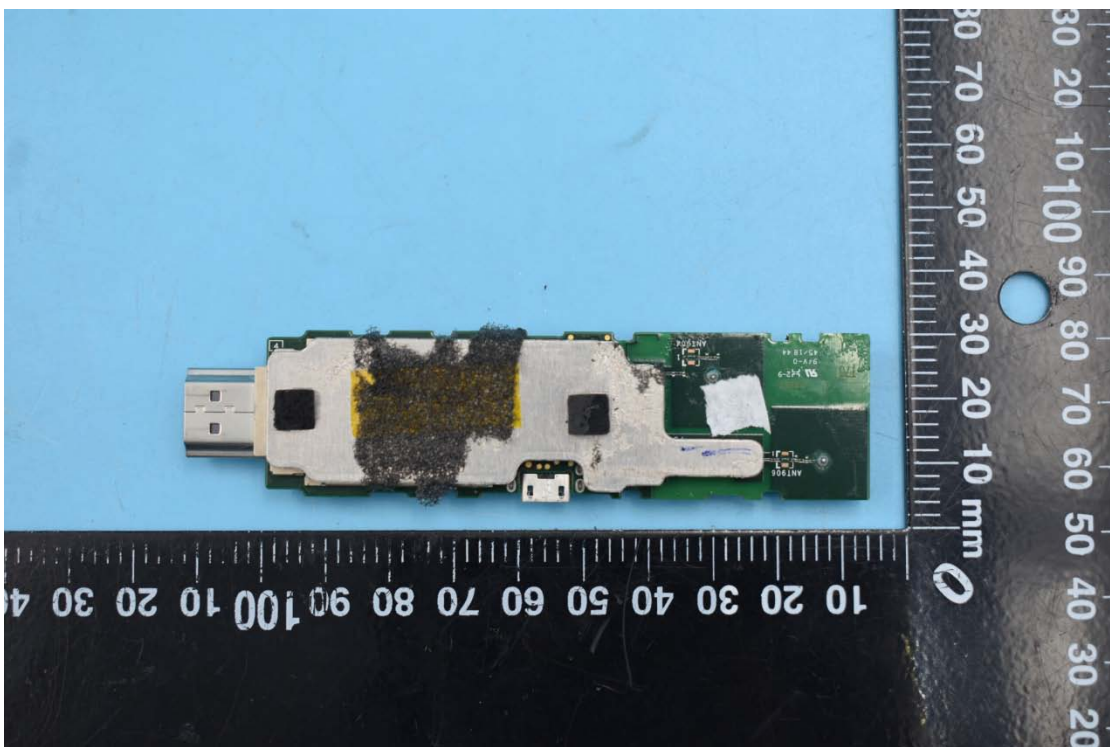

FCC ID:2AOKB-D3000

Internal Photos

1. EUT uncover view

2. Antenna view