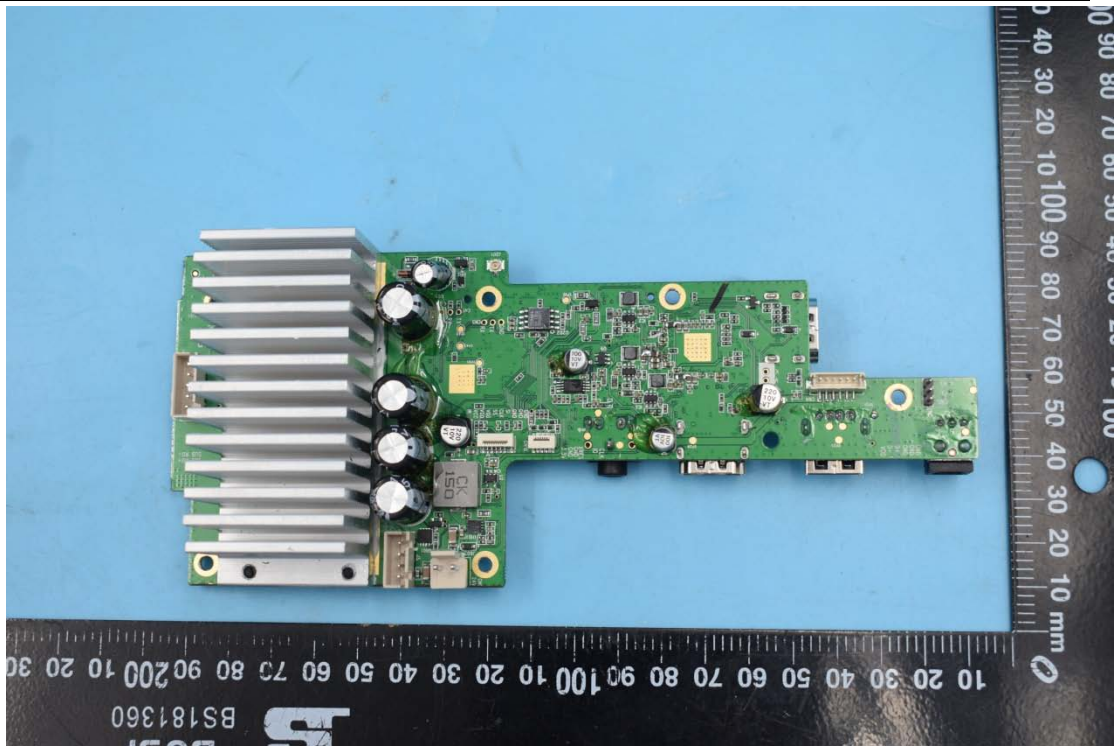

FCC ID:2AOKB-D3000

Internal Photos

1. EUT uncover view

2. Antenna view