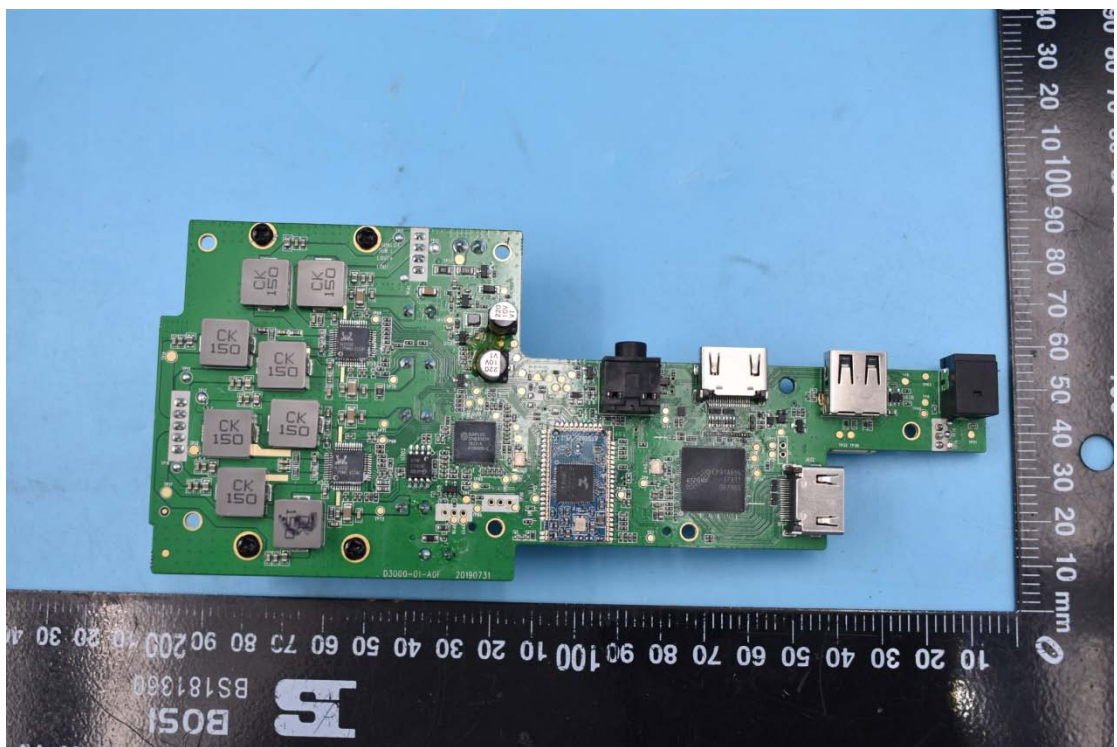

FCC ID:2AOKB-D3000

Internal Photos

1. EUT uncover view

2. Antenna view