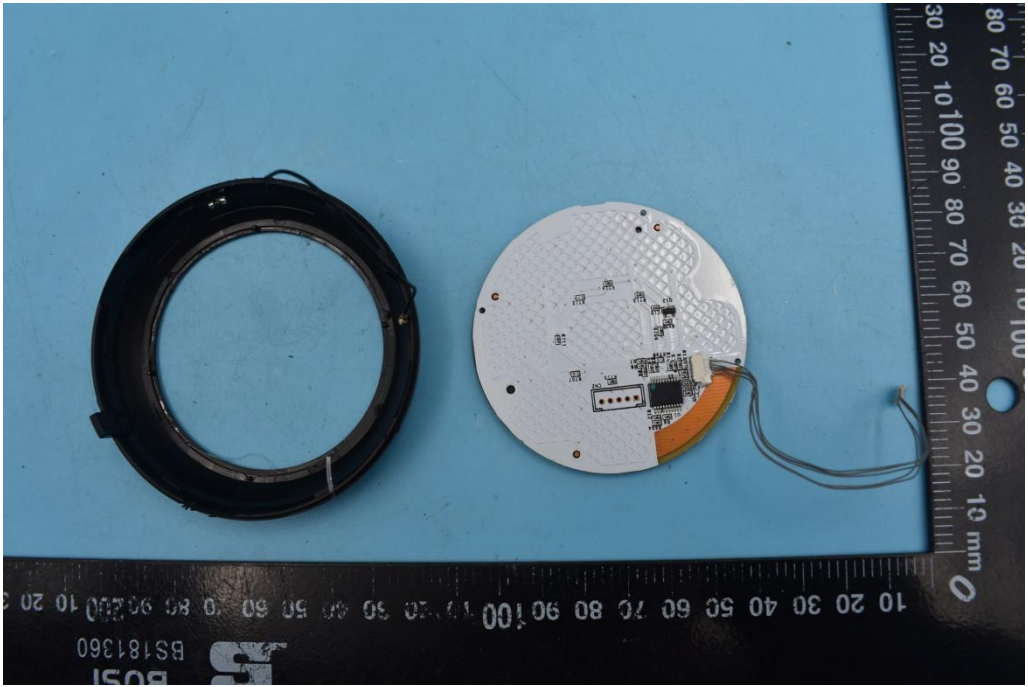

FCC ID:2AOKB-D2421

Internal Photos

1. EUT uncover view

2. Antenna view