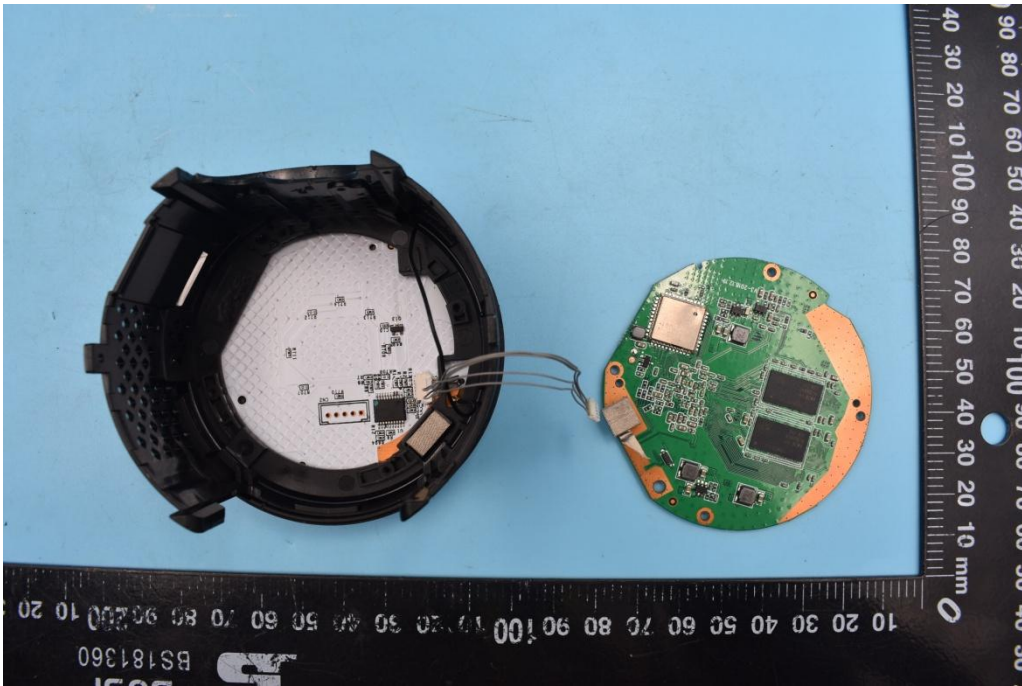

FCC ID:2AOKB-D2421

Internal Photos

1. EUT uncover view

2. Antenna view