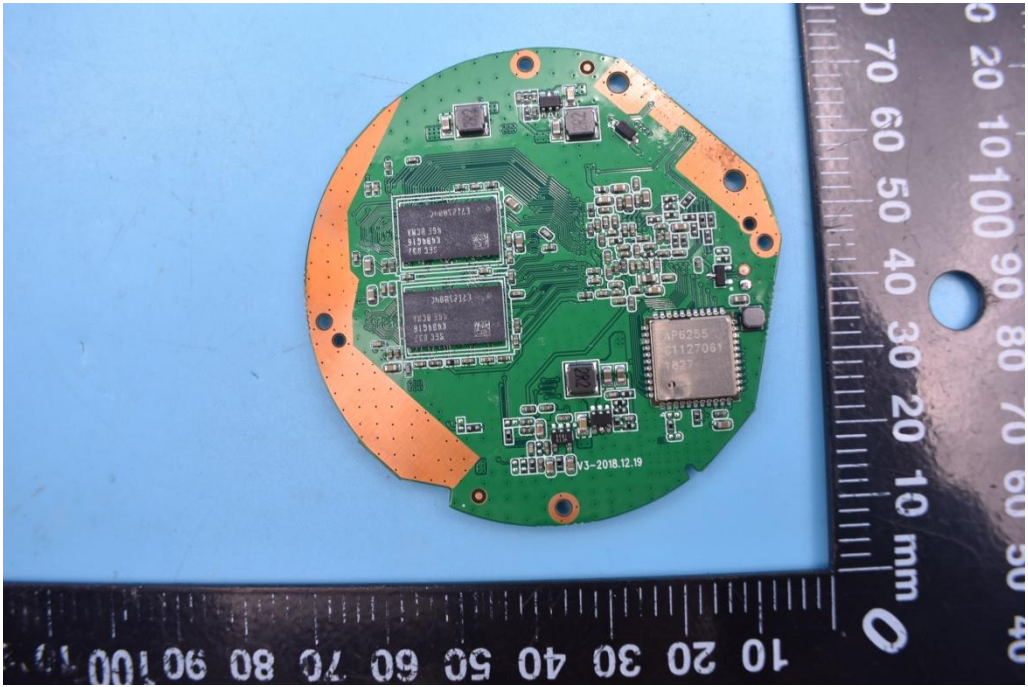

FCC ID:2AOKB-D2421

Internal Photos

1. EUT uncover view

2. Antenna view