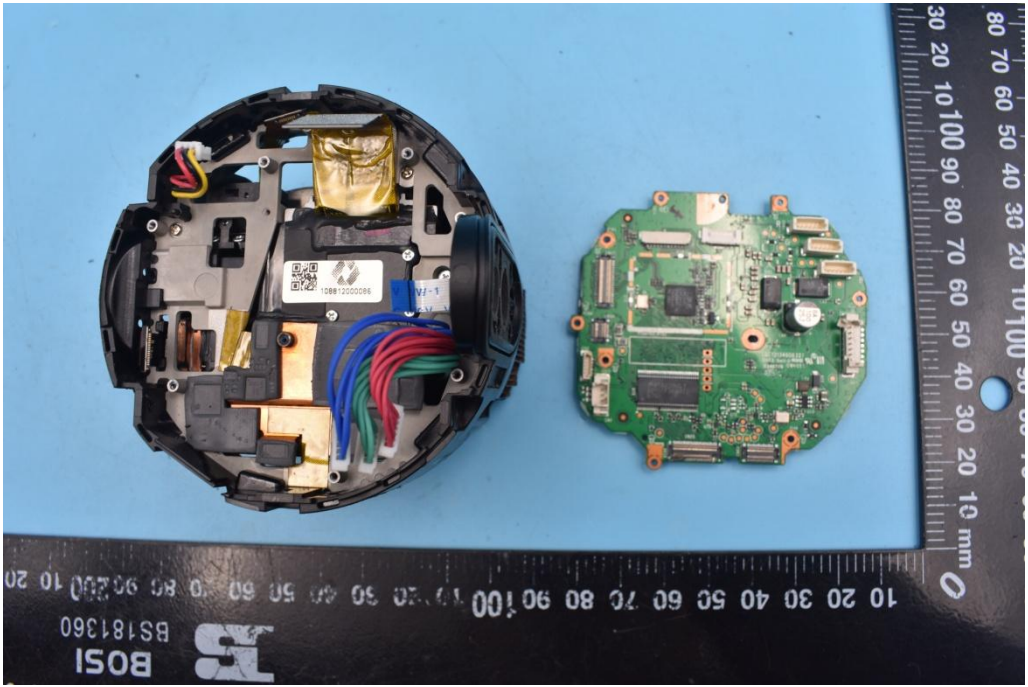

FCC ID:2AOKB-D2421

Internal Photos

1. EUT uncover view

2. Antenna view