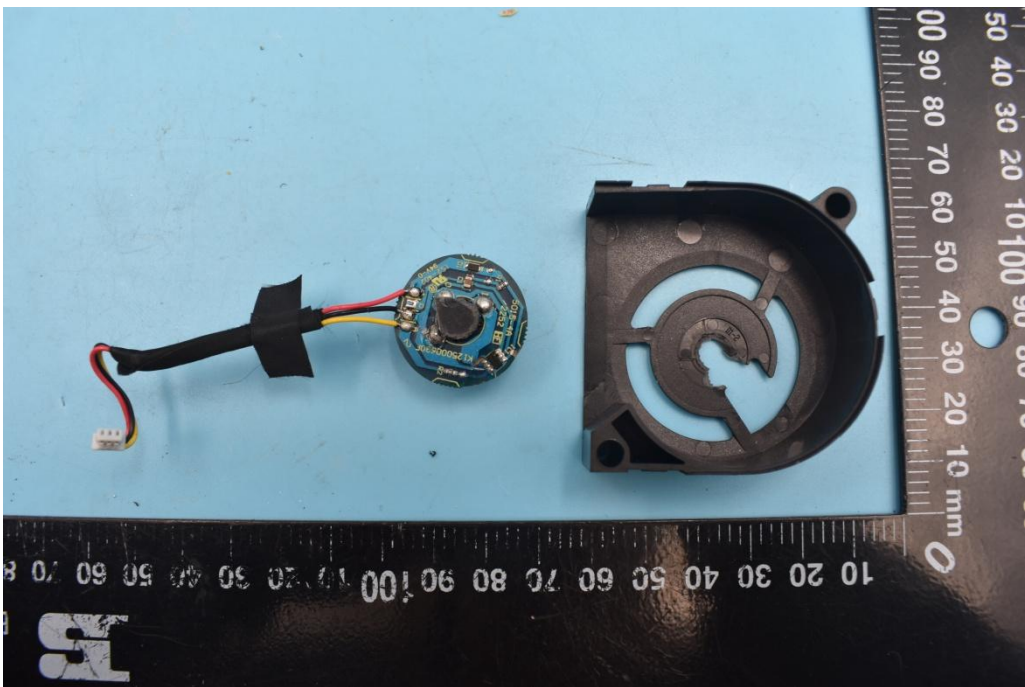

FCC ID:2AOKB-D2421

Internal Photos

1. EUT uncover view

2. Antenna view