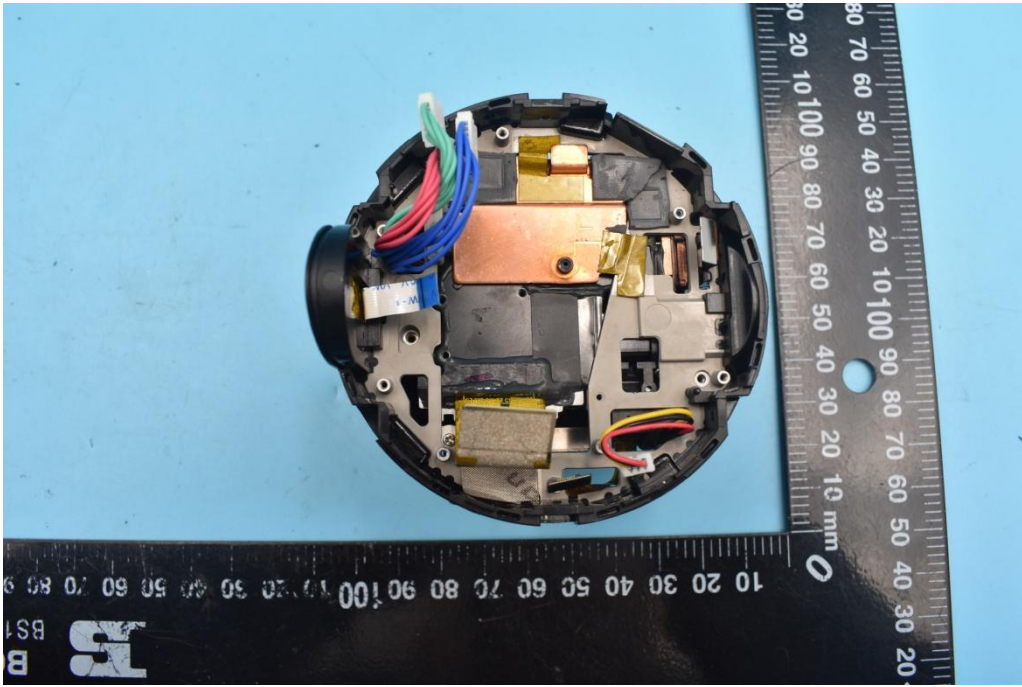

FCC ID:2AOKB-D2421

Internal Photos

1. EUT uncover view

2. Antenna view