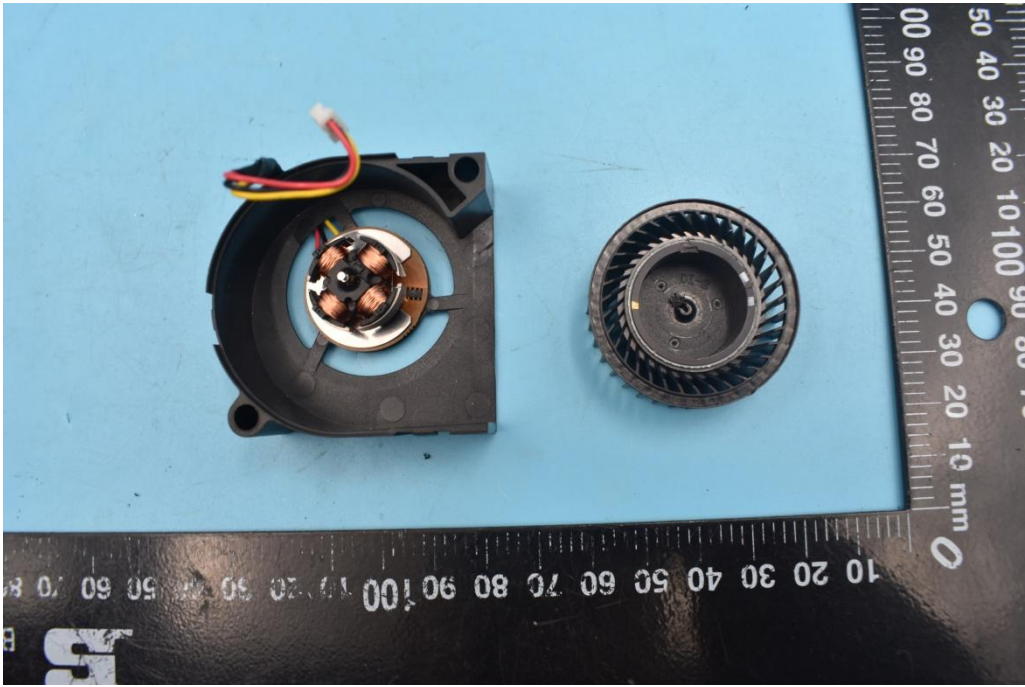

FCC ID:2AOKB-D2421

Internal Photos

1. EUT uncover view

2. Antenna view