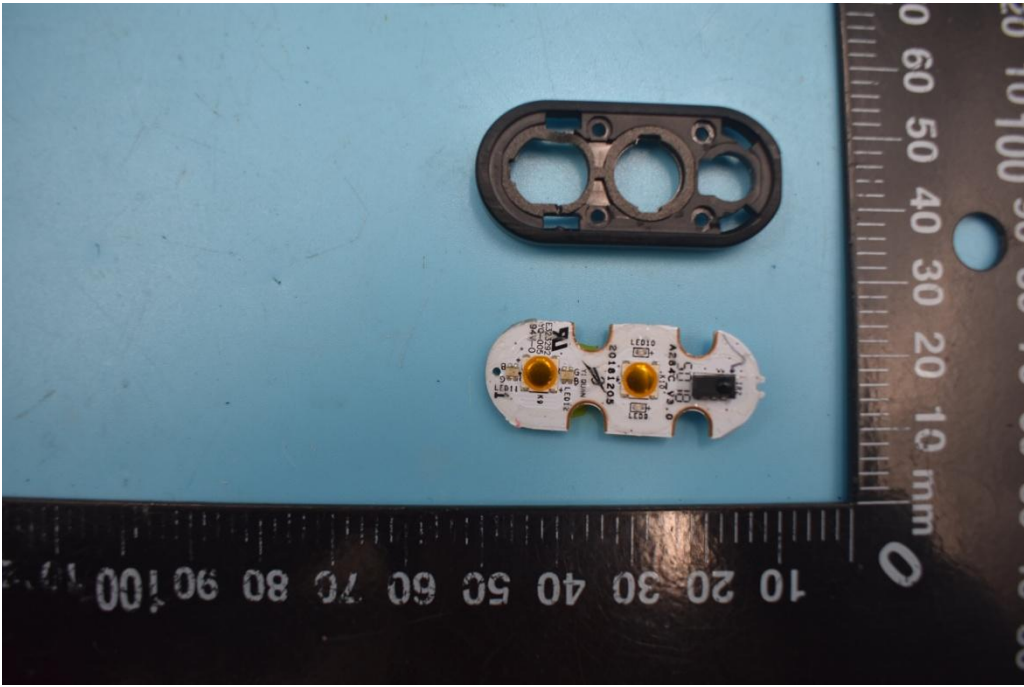

FCC ID:2AOKB-D2421

Internal Photos

1. EUT uncover view

2. Antenna view