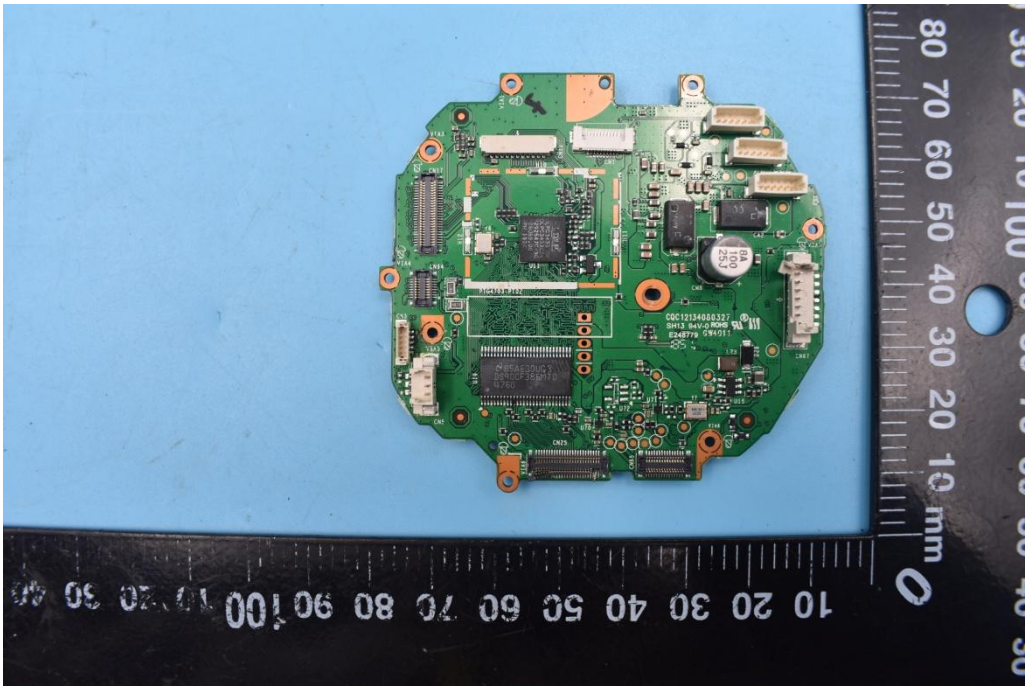

FCC ID:2AOKB-D2421

Internal Photos

1. EUT uncover view

2. Antenna view