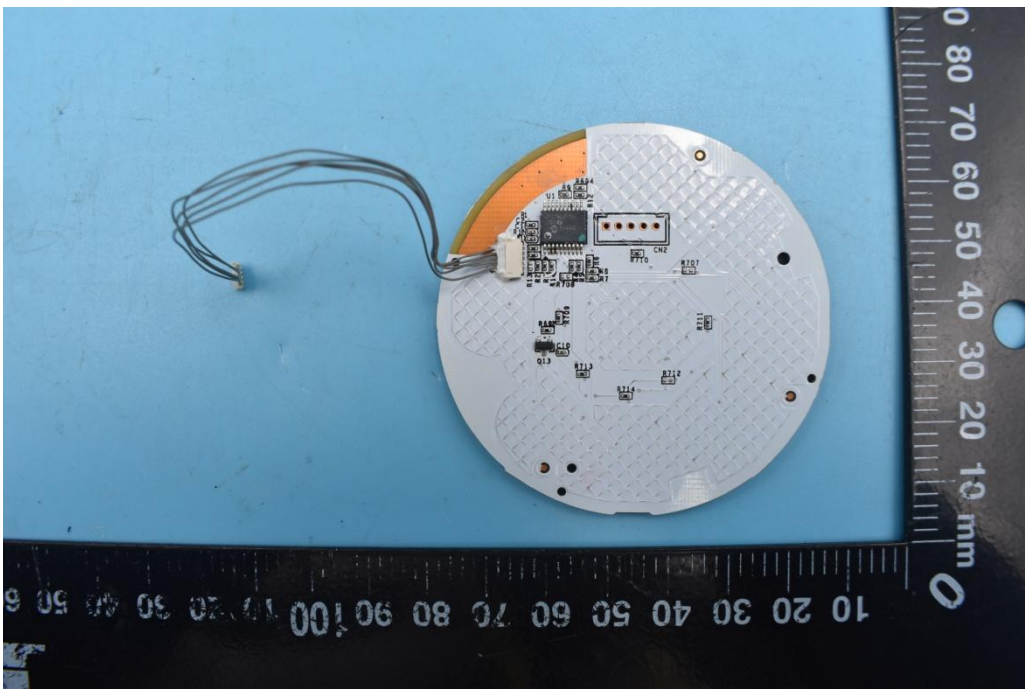

FCC ID:2AOKB-D2421

Internal Photos

1. EUT uncover view

2. Antenna view