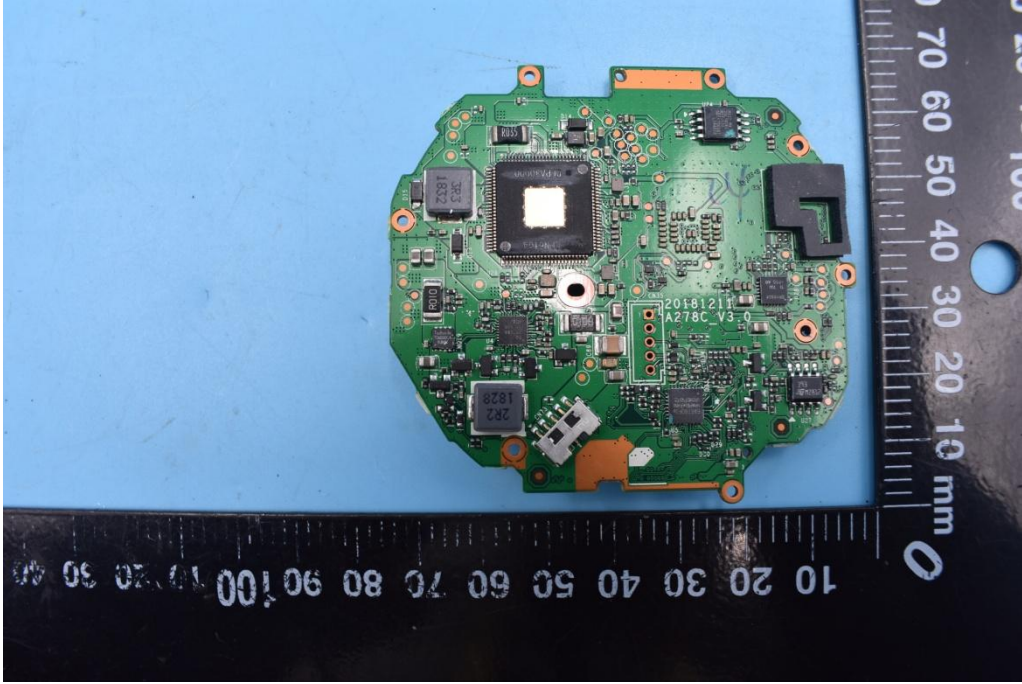

FCC ID:2AOKB-D2421

Internal Photos

1. EUT uncover view

2. Antenna view