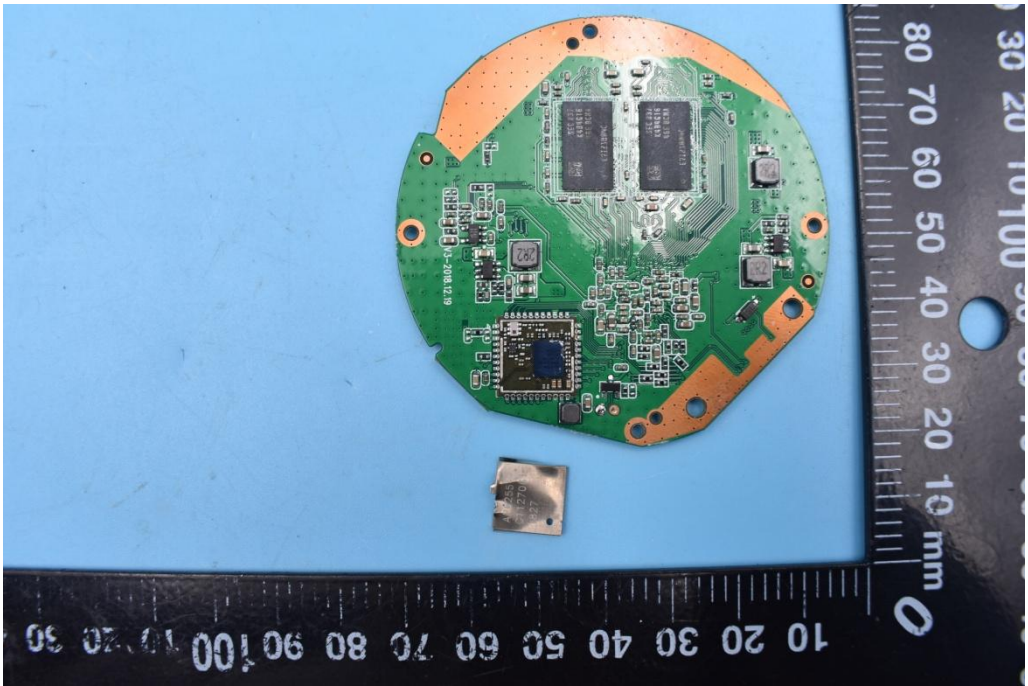

FCC ID:2AOKB-D2421

Internal Photos

1. EUT uncover view

2. Antenna view