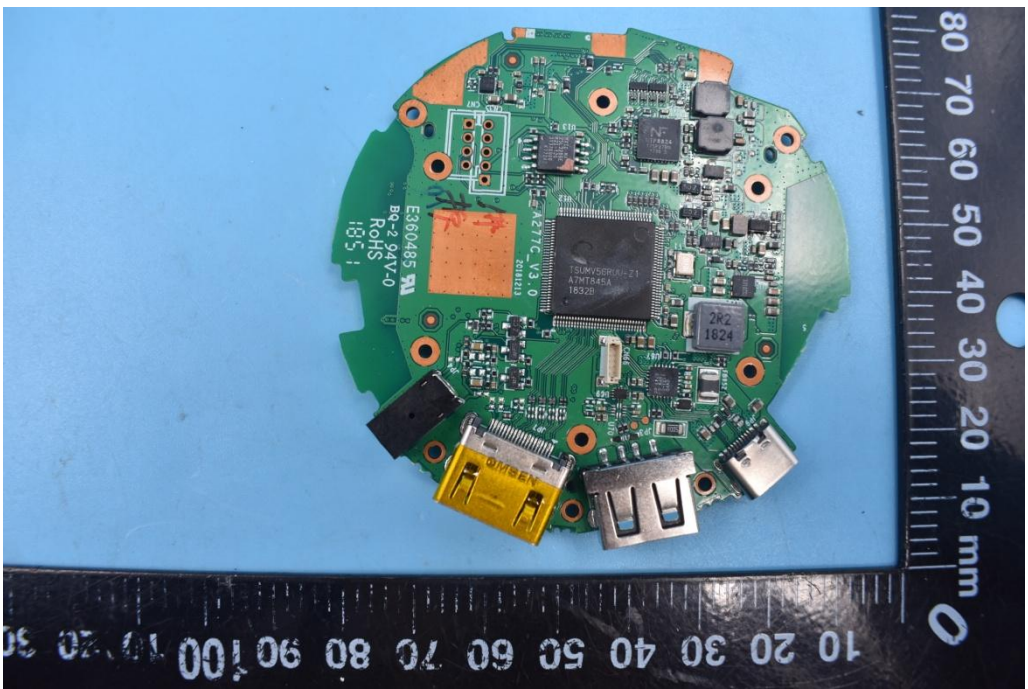

FCC ID:2AOKB-D2421

Internal Photos

1. EUT uncover view

2. Antenna view