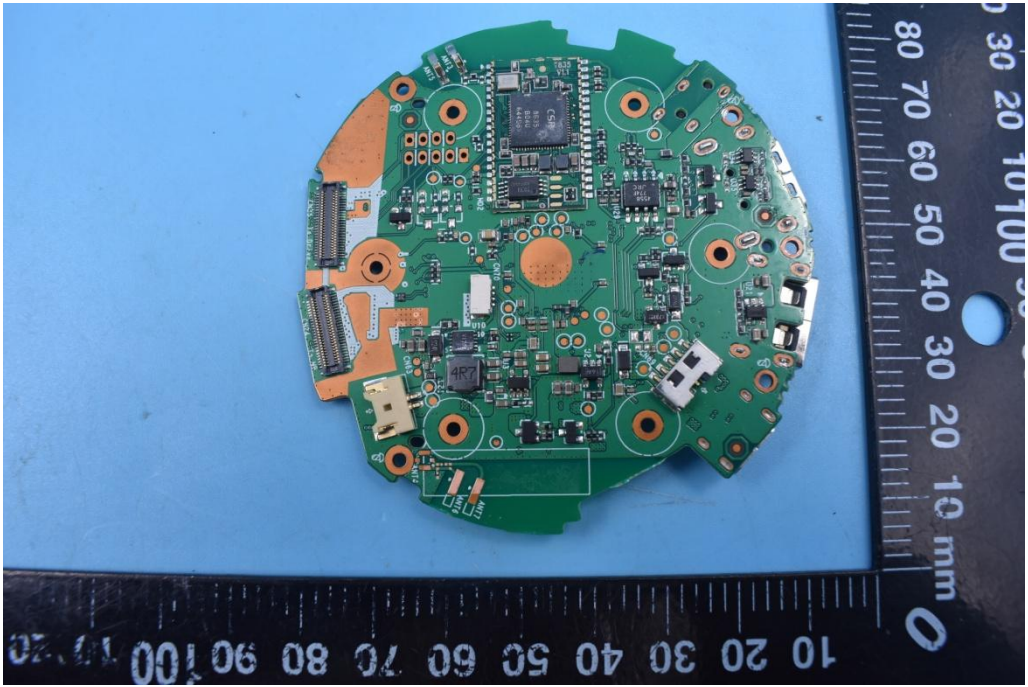

FCC ID:2AOKB-D2421

Internal Photos

1. EUT uncover view

2. Antenna view