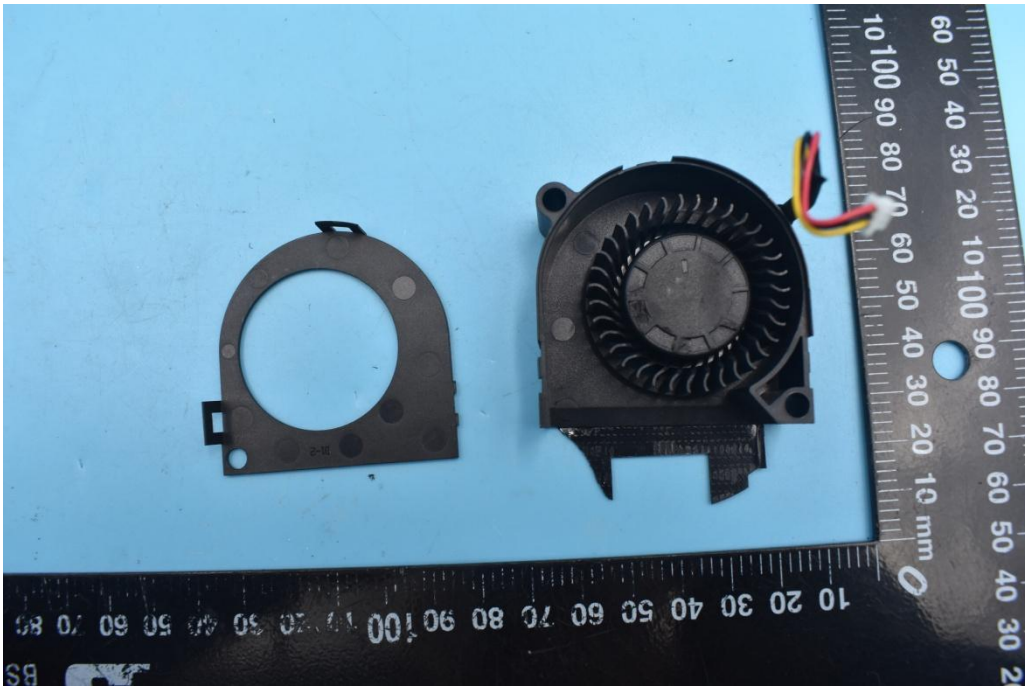

FCC ID:2AOKB-D2421

Internal Photos

1. EUT uncover view

2. Antenna view