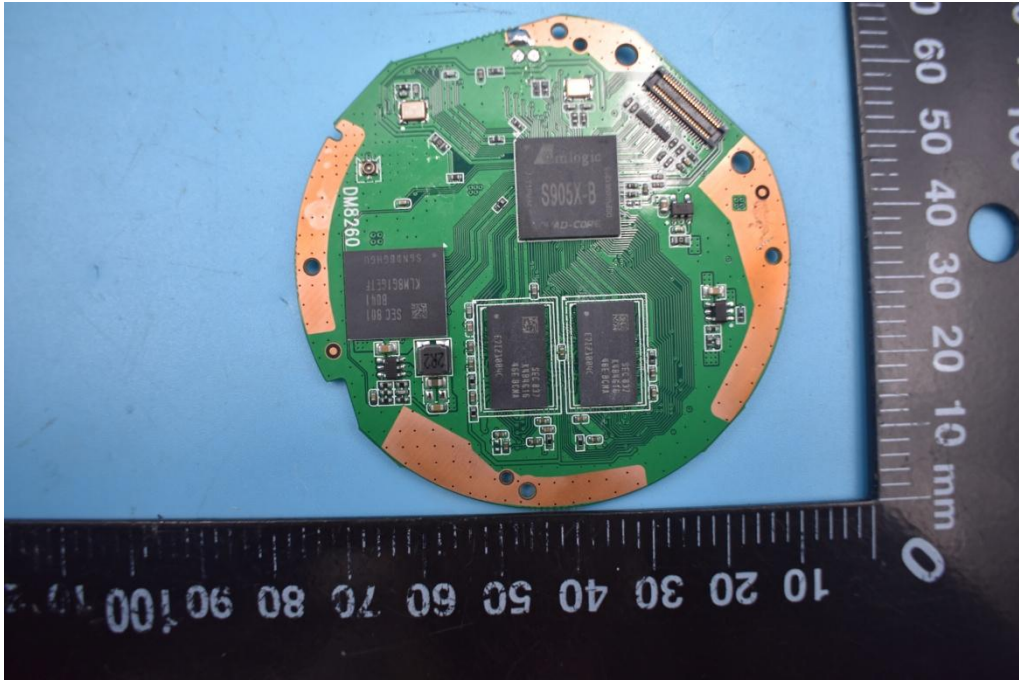

FCC ID:2AOKB-D2421

Internal Photos

1. EUT uncover view

2. Antenna view