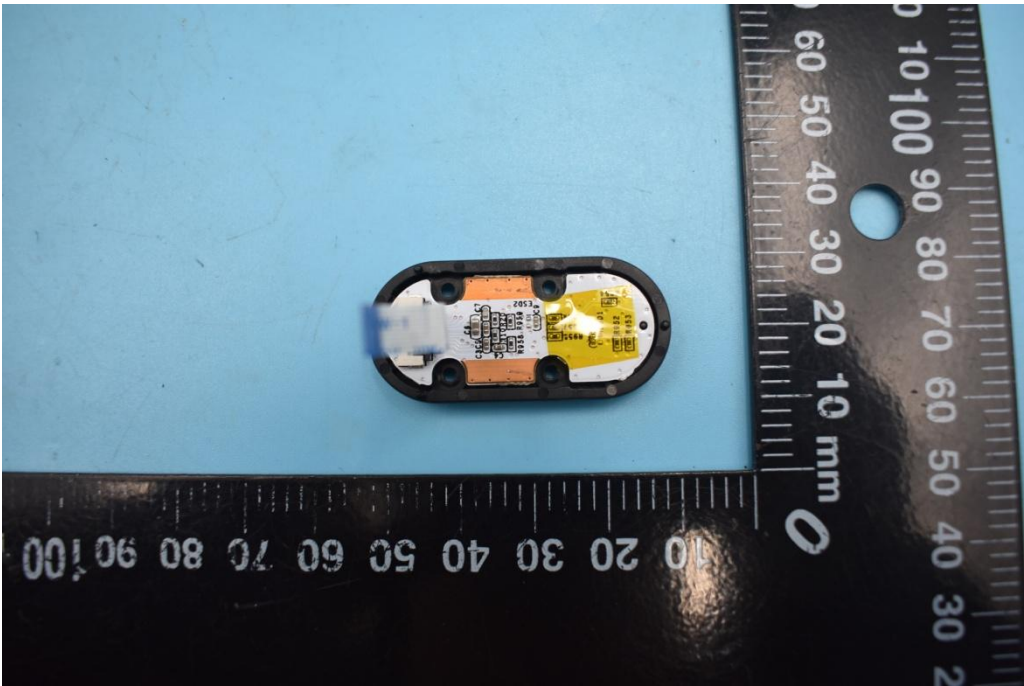

FCC ID:2AOKB-D2421

Internal Photos

1. EUT uncover view

2. Antenna view