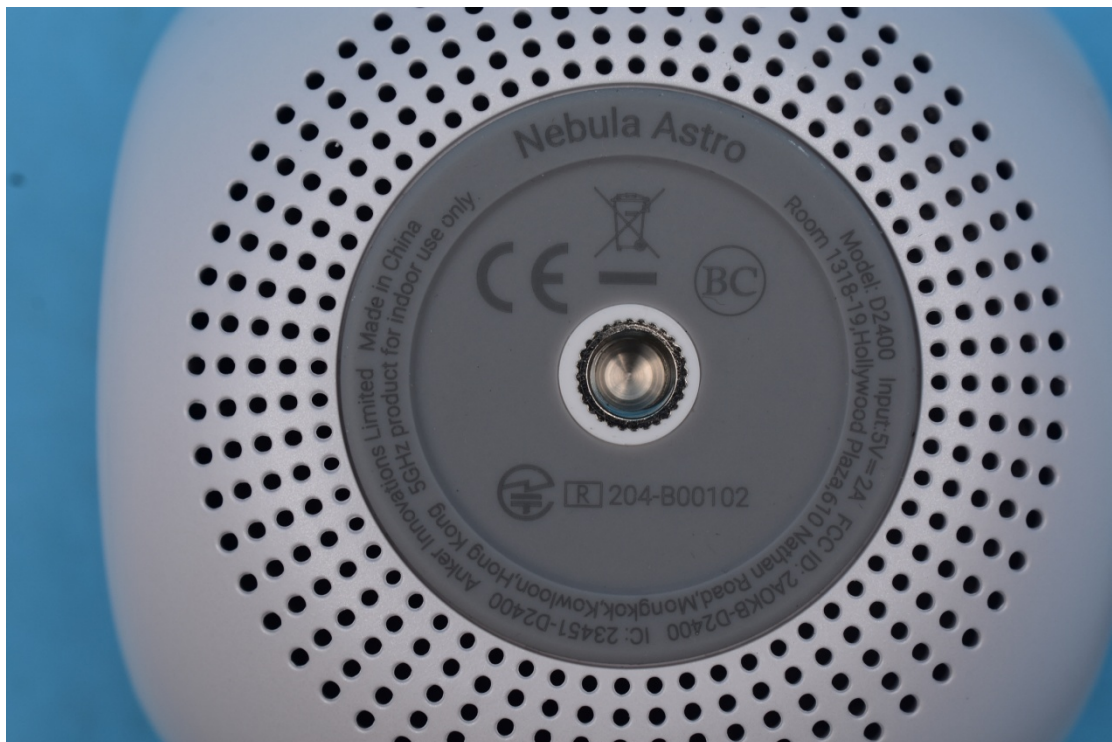

FCC ID:2AOKB-D2400

External Photos

1. EUT front view

2. EUT rear view

3. EUT left side view

4. EUT right side view

5. EUT top view

6. EUT bottom view

7. Ports and nameplate of the device

8. Accessories