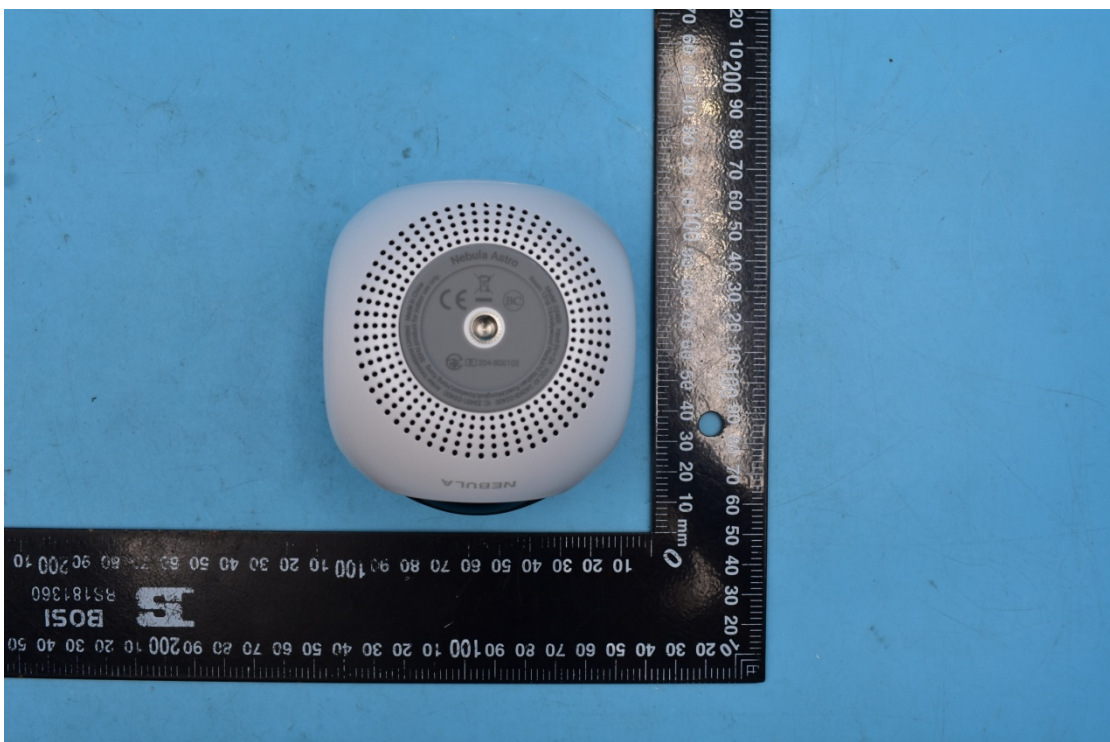

FCC ID:2AOKB-D2400

External Photos

1. EUT front view

2. EUT rear view

3. EUT left side view

4. EUT right side view

5. EUT top view

6. EUT bottom view

7. Ports and nameplate of the device

8. Accessories