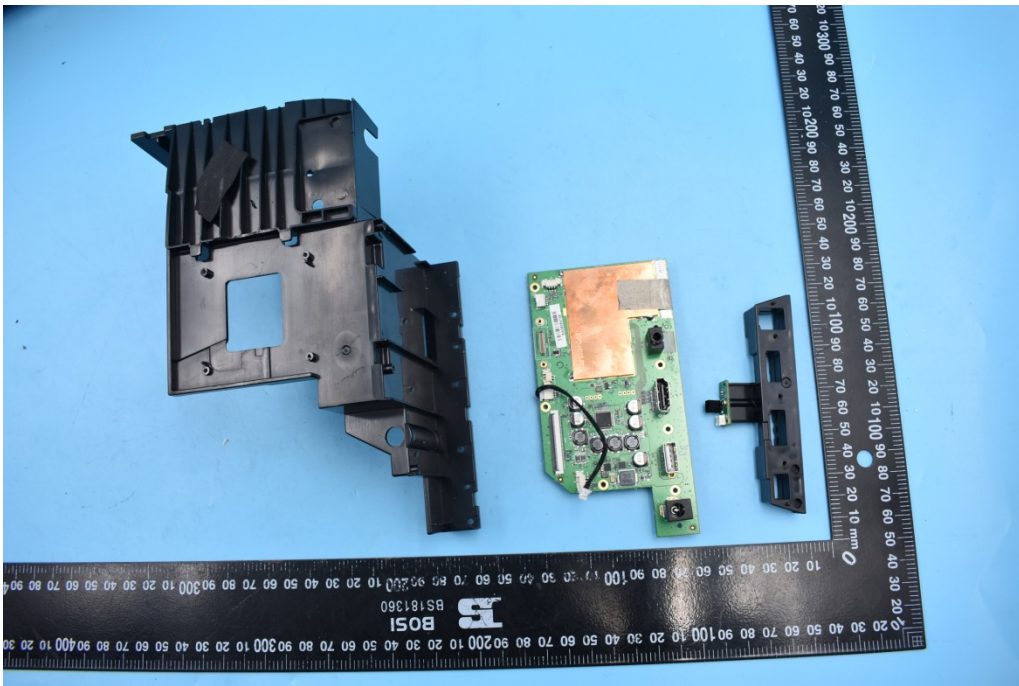

FCC ID:2AOKB-D2241

Internal Photos

1. EUT uncover view

2. Mainboard front view