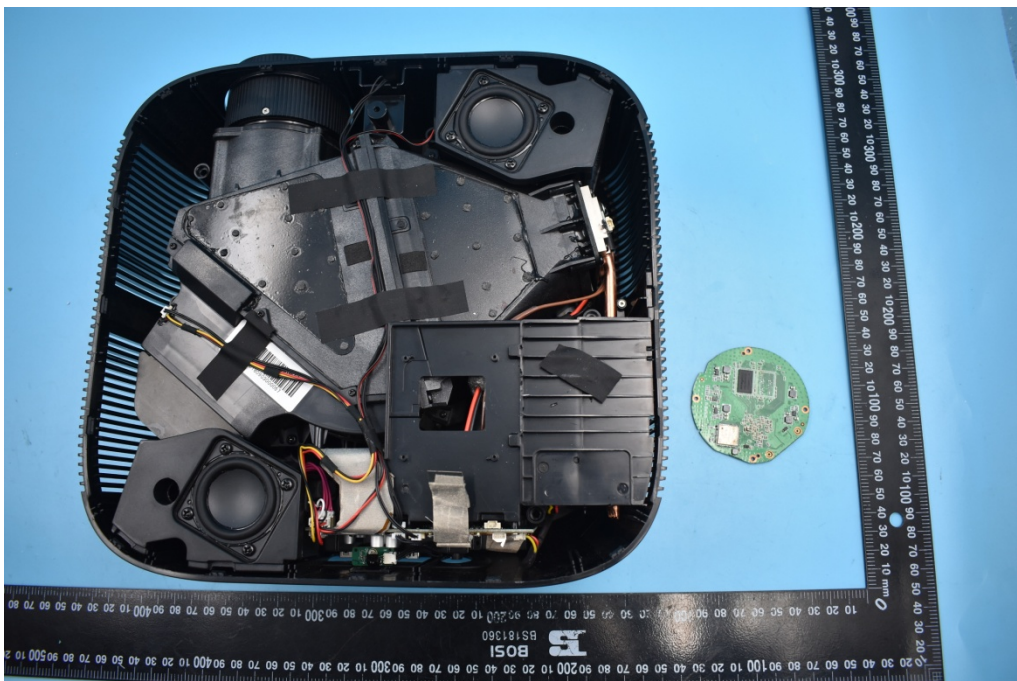

FCC ID:2AOKB-D2241

Internal Photos

1. EUT uncover view

2. Mainboard front view