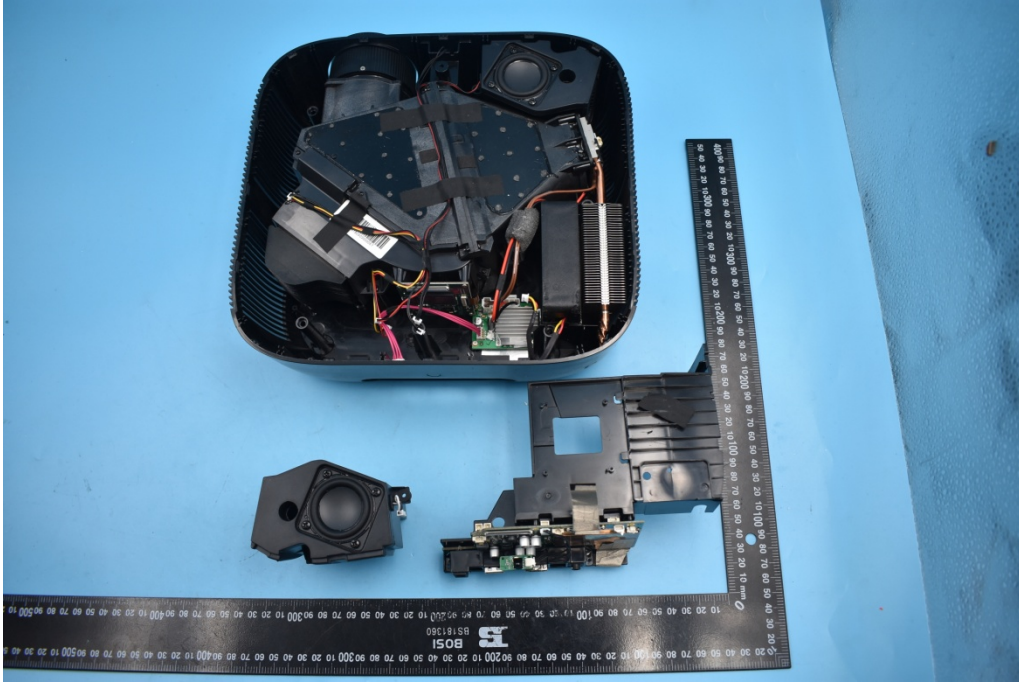

FCC ID:2AOKB-D2241

Internal Photos

1. EUT uncover view

2. Mainboard front view