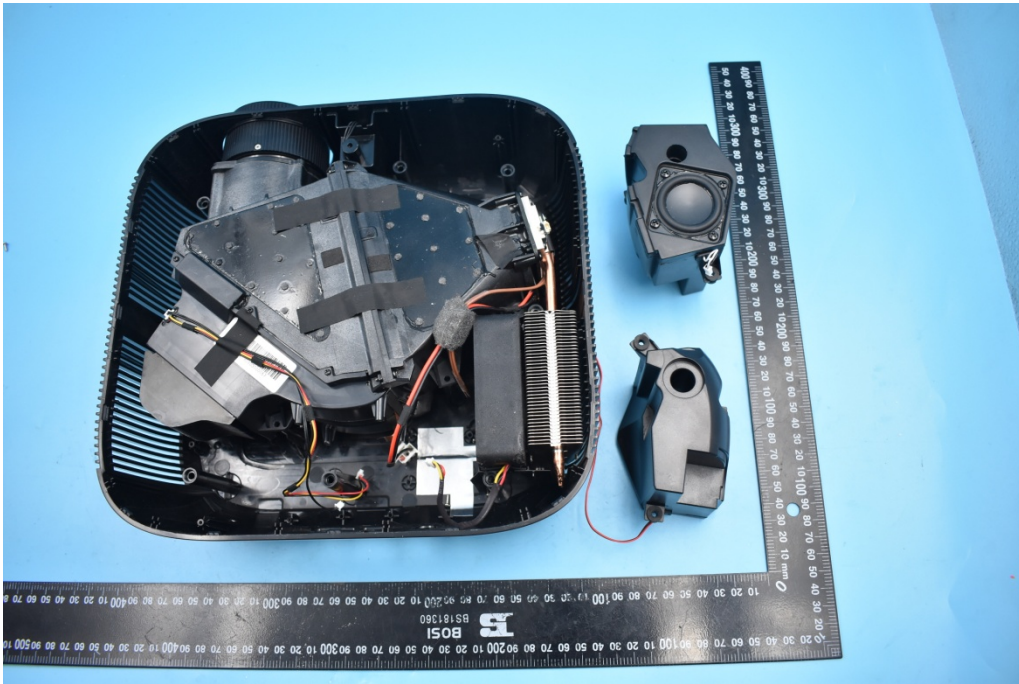

FCC ID:2AOKB-D2241

Internal Photos

1. EUT uncover view

2. Mainboard front view