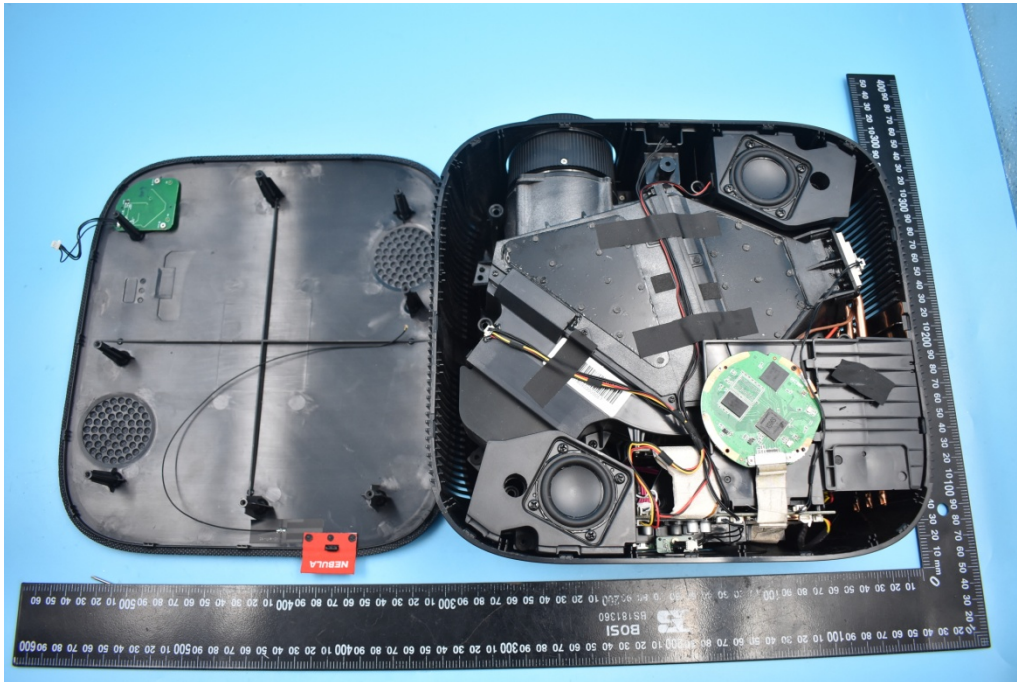

FCC ID:2AOKB-D2241

Internal Photos

1. EUT uncover view

2. Mainboard front view