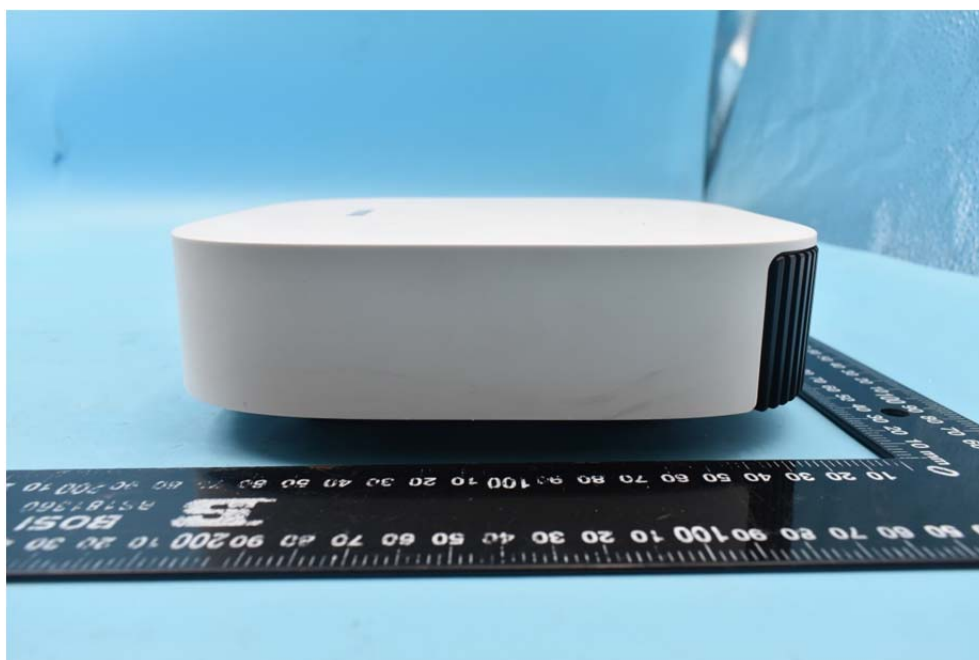

Model: D2131
FCC ID:2AOKB-D2131

External Photos

1. EUT front view

2. EUT rear view

3. EUT left side view

4. EUT right side view

5. EUT top view

6. EUT bottom view