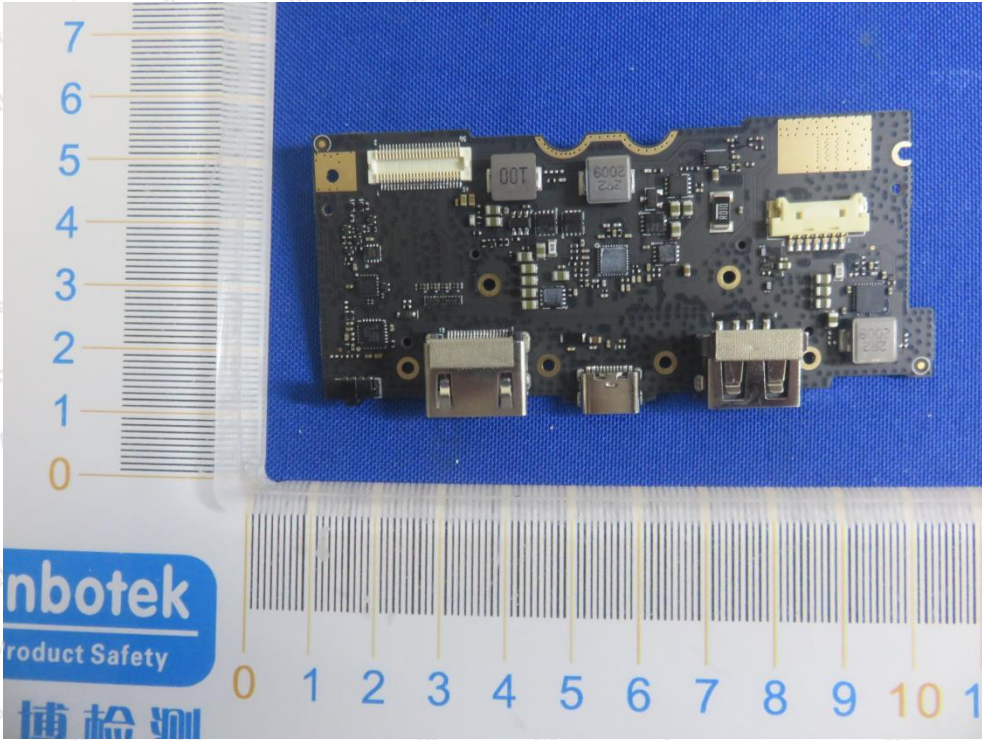

Anbotek

Product Safety

Shenzhen Anbotek Compliance Laboratory Limited

Address: 1/F., Building D, Sogood Science and Technology Park, Sanwei Community, Hangcheng Street, Bao'an District, Shenzhen, Guangdong, China.

Tel: (86) 755-26066440 Fax: (86) 755-26014772 Email: service@anbotek.com

Hotline
400-003-0500
www.anbotek.com