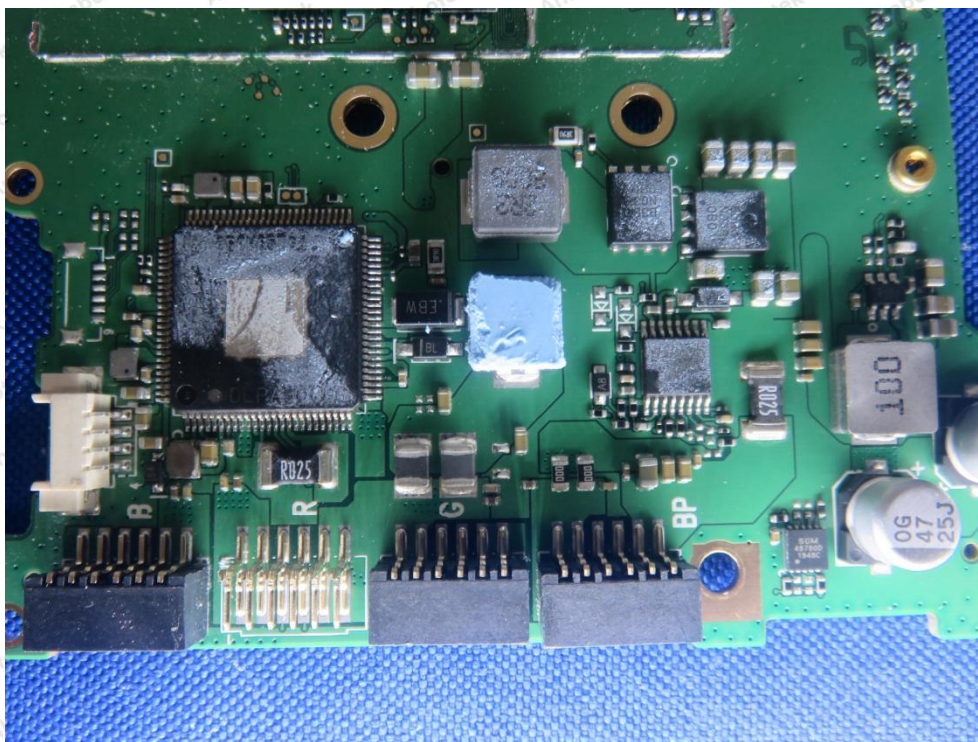

Shenzhen Anbotek Compliance Laboratory Limited

Address: 1/F., Building D, Sogood Science and Technology Park, Sanwei Community, Hangcheng Street, Bao'an District, Shenzhen, Guangdong, China.

Tel: (86) 755-26066440 Fax: (86) 755-26014772 Email: service@anbotek.com

Hotline
400-003-0500
www.anbotek.com