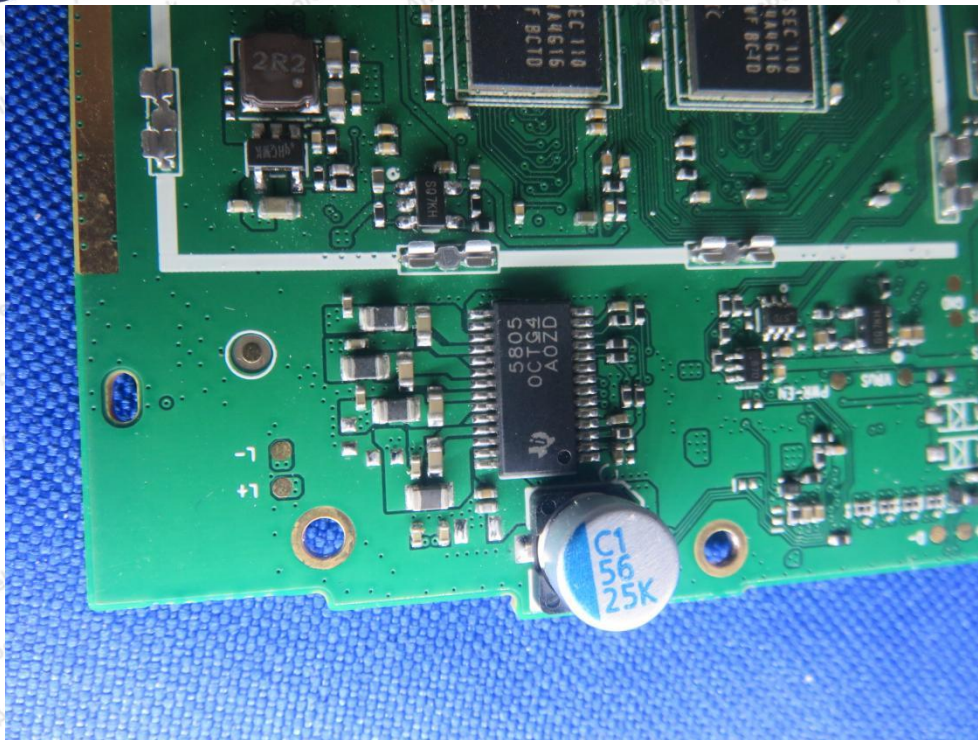

Anbotek

Product Safety

Shenzhen Anbotek Compliance Laboratory Limited

Address: 1/F., Building D, Sogood Science and Technology Park, Sanwei Community, Hangcheng Street, Bao'an District, Shenzhen, Guangdong, China.

Tel: (86) 755-26066440 Fax: (86) 755-26014772 Email: service@anbotek.com

Hotline
400-003-0500
www.anbotek.com