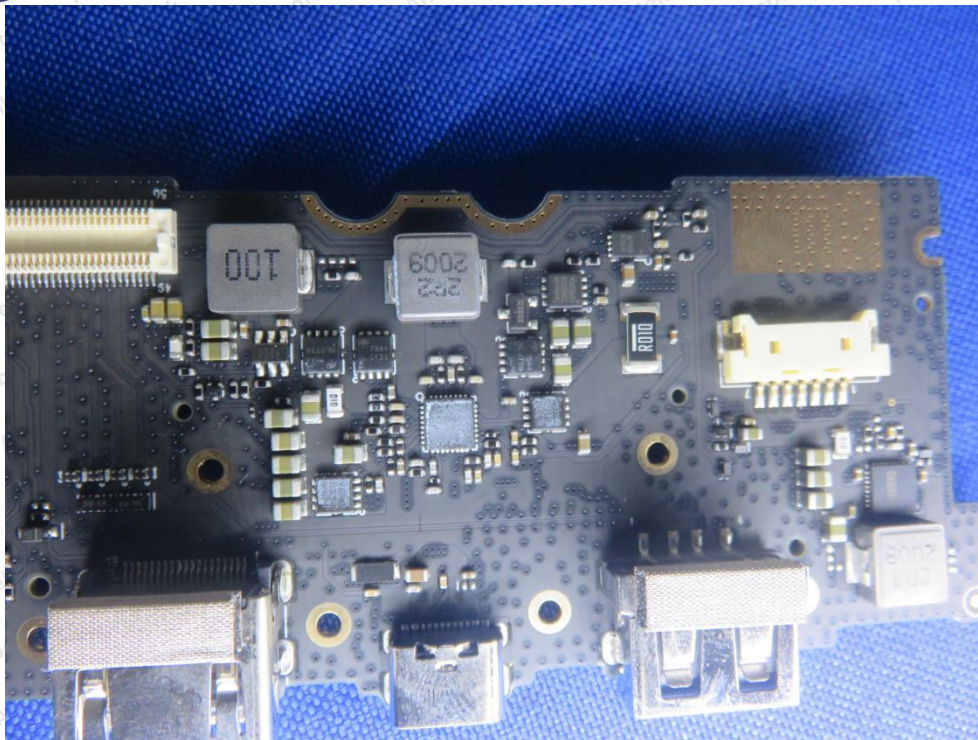

Shenzhen Anbotek Compliance Laboratory Limited

Address: 1/F., Building D, Sogood Science and Technology Park, Sanwei Community, Hangcheng Street, Bao'an District, Shenzhen, Guangdong, China.

Tel: (86) 755-26066440 Fax: (86) 755-26014772 Email: service@anbotek.com

Hotline
400-003-0500
www.anbotek.com