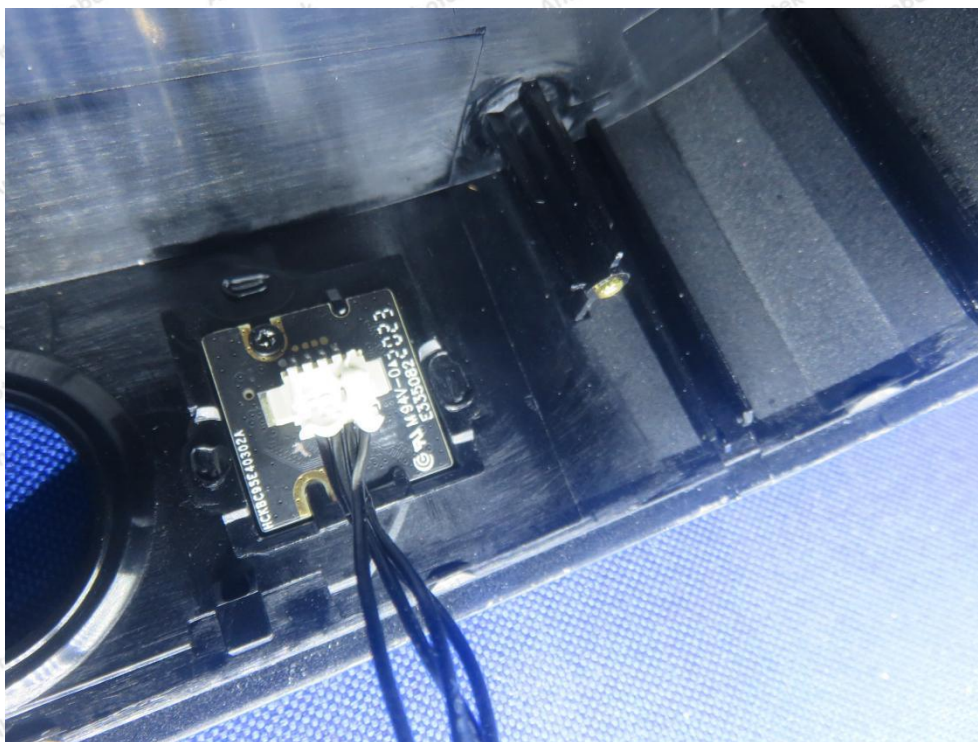

Shenzhen Anbotek Compliance Laboratory Limited

Address: 1/F., Building D, Sogood Science and Technology Park, Sanwei Community, Hangcheng Street, Bao'an District, Shenzhen, Guangdong, China.

Tel: (86) 755-26066440 Fax: (86) 755-26014772 Email: service@anbotek.com

Hotline
400-003-0500
www.anbotek.com