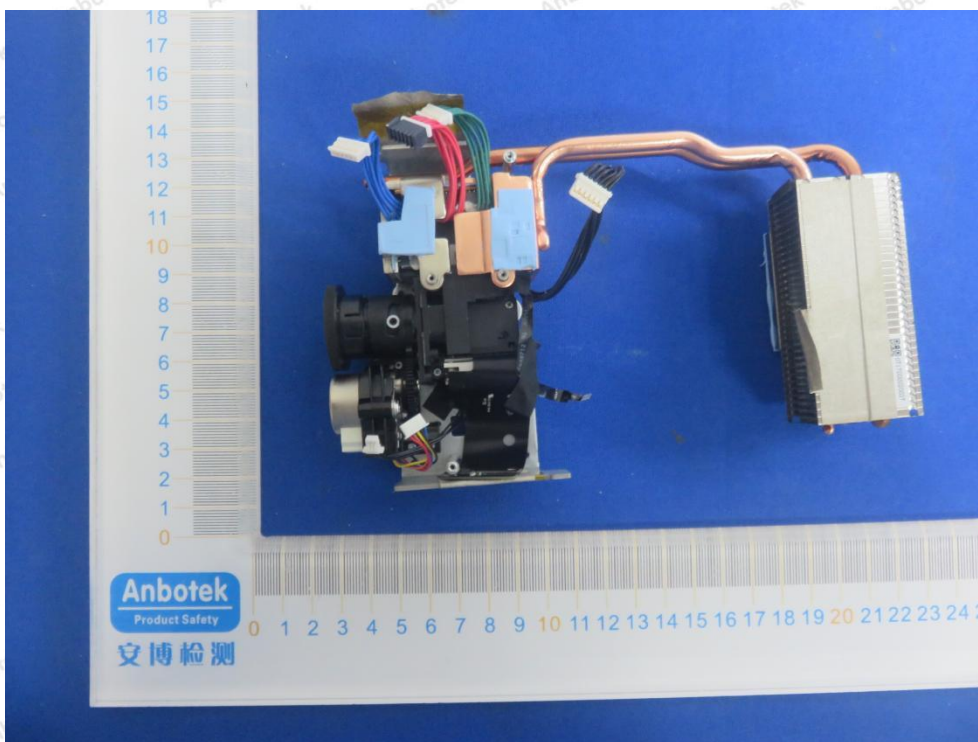

Anbotek

Product Safety

Shenzhen Anbotek Compliance Laboratory Limited

Address: 1/F., Building D, Sogood Science and Technology Park, Sanwei Community, Hangcheng Street, Bao'an District, Shenzhen, Guangdong, China.

Tel: (86) 755-26066440 Fax: (86) 755-26014772 Email: service@anbotek.com

Hotline
400-003-0500
www.anbotek.com