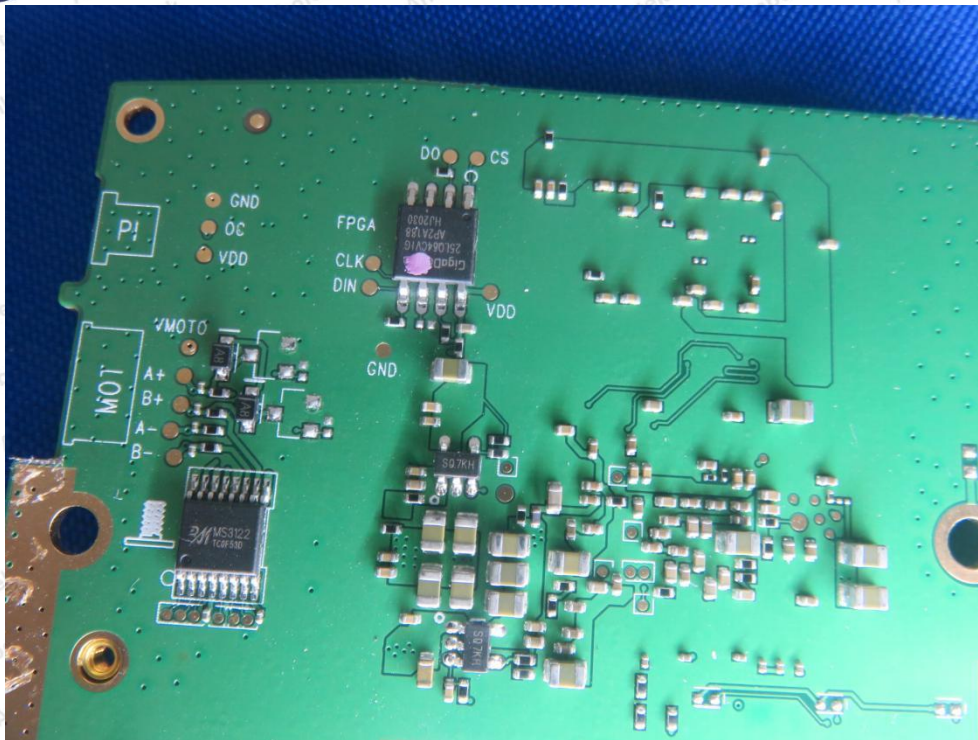

Shenzhen Anbotek Compliance Laboratory Limited

Address: 1/F., Building D, Sogood Science and Technology Park, Sanwei Community, Hangcheng Street, Bao'an District, Shenzhen, Guangdong, China.

Tel: (86) 755-26066440 Fax: (86) 755-26014772 Email: service@anbotek.com

Hotline
400-003-0500
www.anbotek.com