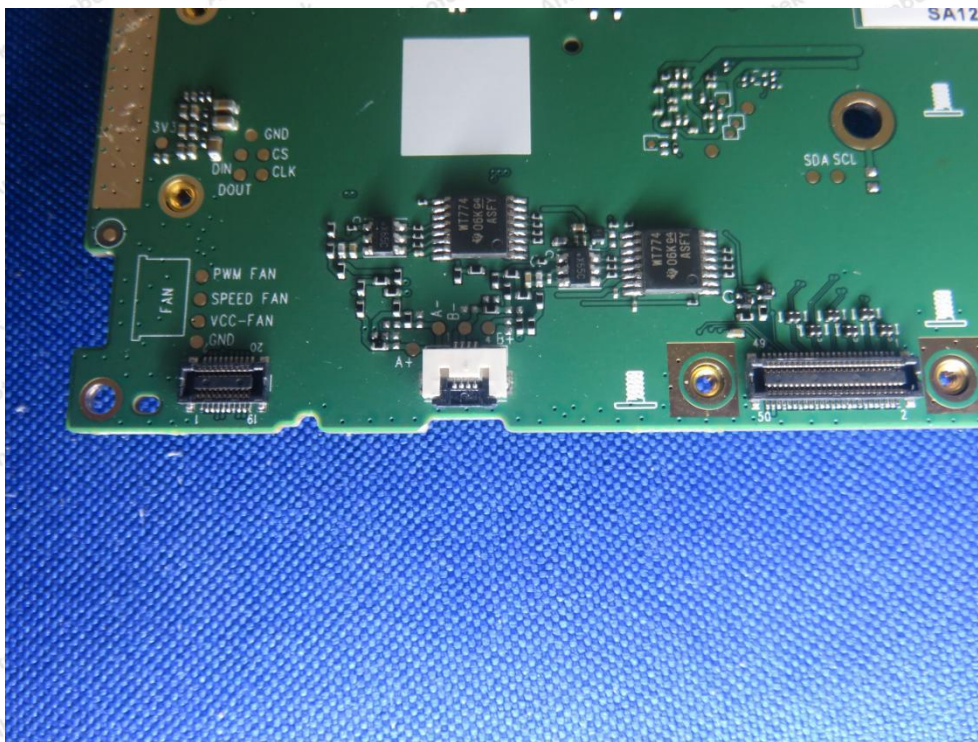

Shenzhen Anbotek Compliance Laboratory Limited

Address: 1/F., Building D, Sogood Science and Technology Park, Sanwei Community, Hangcheng Street, Bao'an District, Shenzhen, Guangdong, China.

Tel: (86) 755-26066440 Fax: (86) 755-26014772 Email: service@anbotek.com

Hotline
400-003-0500
www.anbotek.com