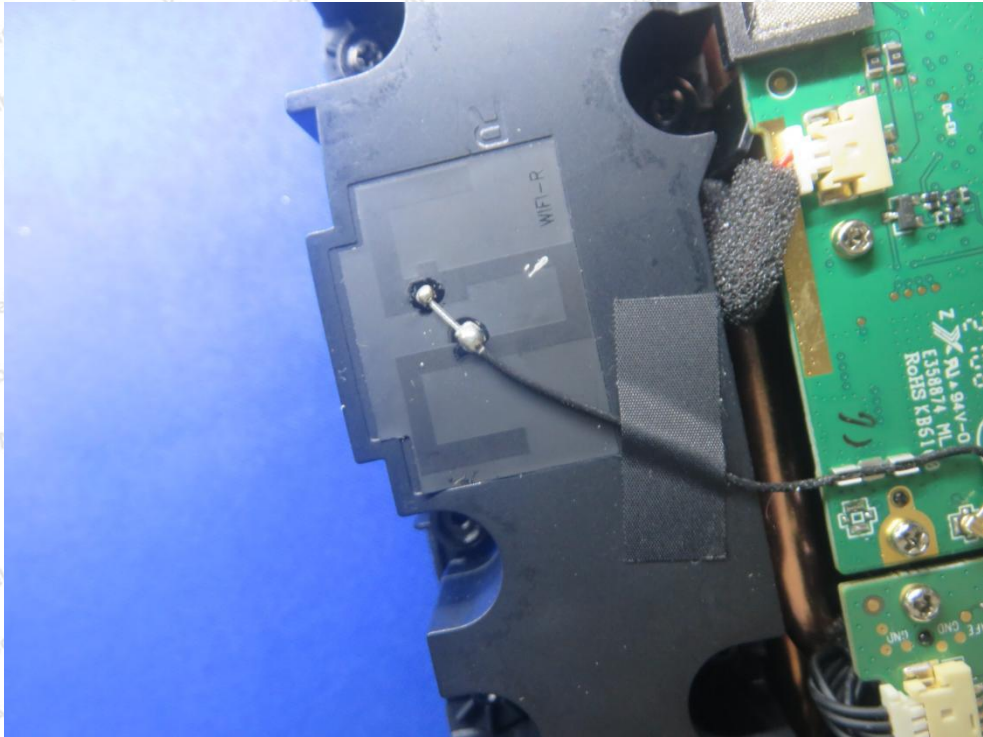

Hotline
400-003-0500
www.anbotek.com

WIFI ANT2
ANT1&BT ANT

WIFI

Shenzhen Anbotek Compliance Laboratory Limited

Address: 1/F., Building D, Sogood Science and Technology Park, Sanwei Community, Hangcheng Street, Bao'an District, Shenzhen, Guangdong, China.
Tel: (86) 755-26066440 Fax: (86) 755-26014772 Email: service@anbotek.com