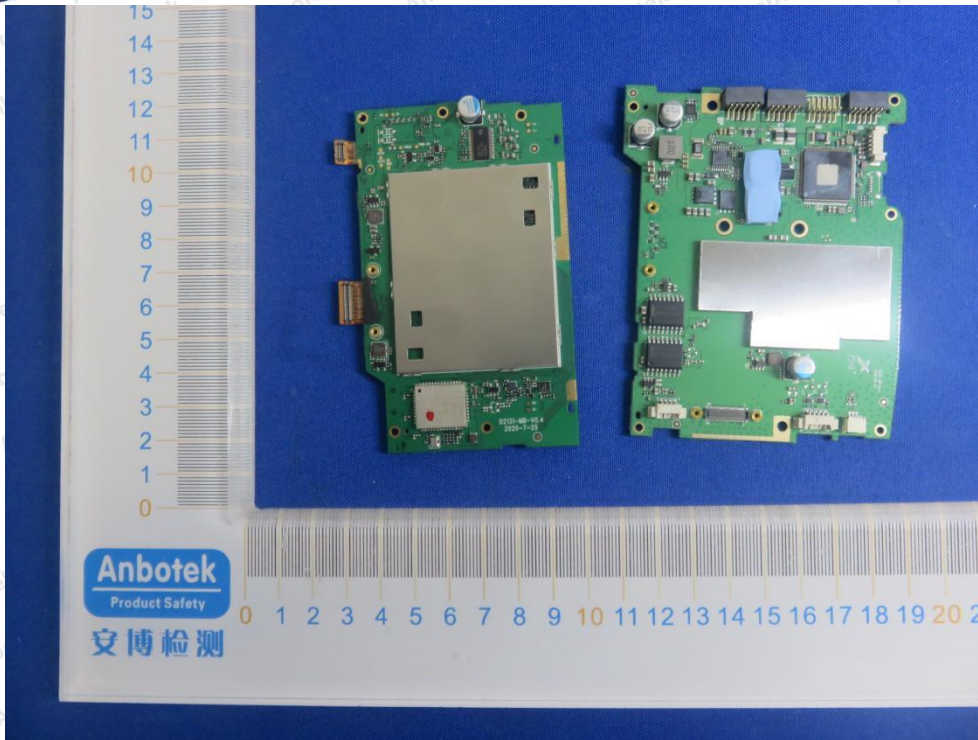

Anbotek

Product Safety

Shenzhen Anbotek Compliance Laboratory Limited

Address: 1/F., Building D, Sogood Science and Technology Park, Sanwei Community, Hangcheng Street, Bao'an District, Shenzhen, Guangdong, China.

Tel: (86) 755-26066440 Fax: (86) 755-26014772 Email: service@anbotek.com

Hotline

400-003-0500

www.anbotek.com