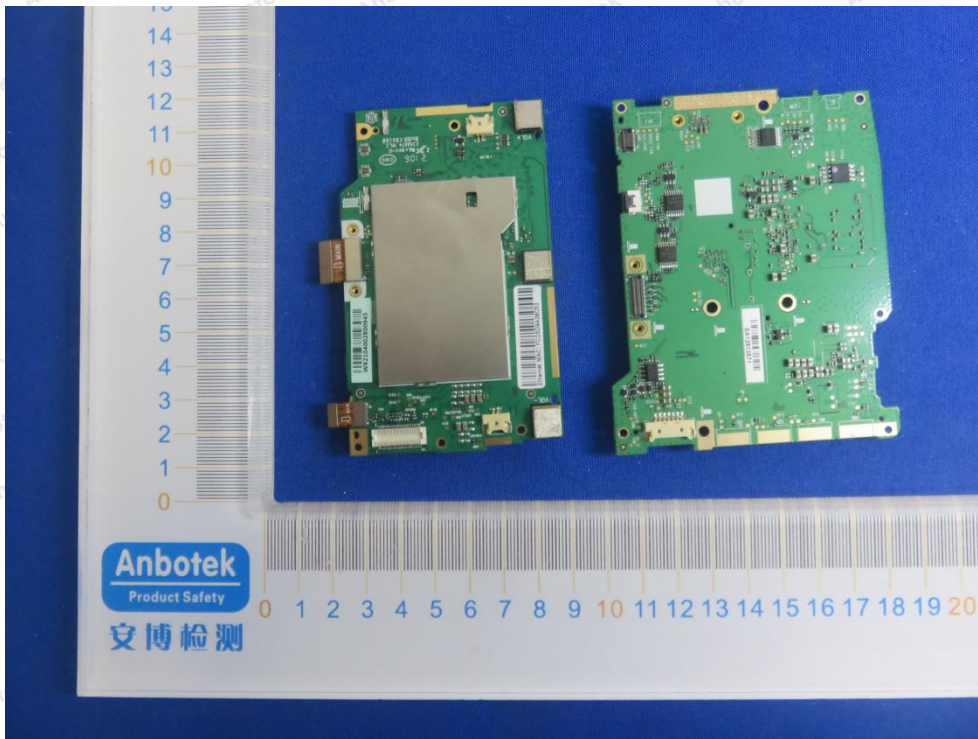

Anbotek

Product Safety

Shenzhen Anbotek Compliance Laboratory Limited

Address: 1/F., Building D, Sogood Science and Technology Park, Sanwei Community, Hangcheng Street, Bao'an District, Shenzhen, Guangdong, China.

Tel: (86) 755-26066440 Fax: (86) 755-26014772 Email: service@anbotek.com

Hotline

400-003-0500

www.anbotek.com