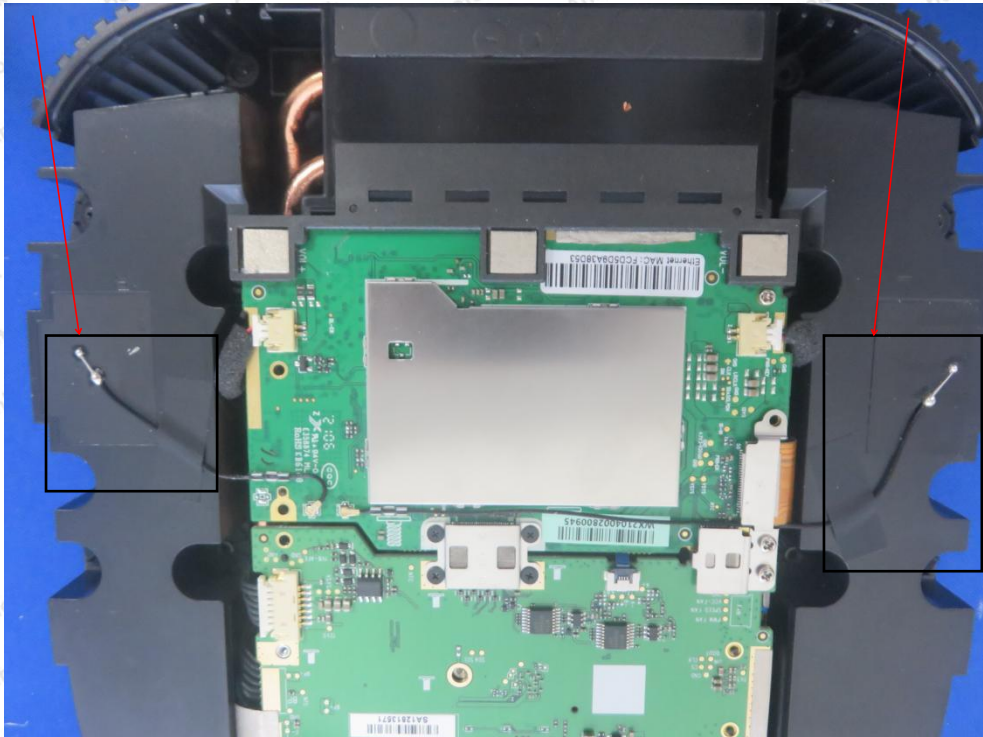

Hotline
400-003-0500
www.anbotek.com

WIFI ANT2
ANT1&BT ANT

WIFI

Shenzhen Anbotek Compliance Laboratory Limited

Address: 1/F., Building D, Sogood Science and Technology Park, Sanwei Community, Hangcheng Street, Bao'an District, Shenzhen, Guangdong, China.
Tel: (86) 755-26066440 Fax: (86) 755-26014772 Email: service@anbotek.com