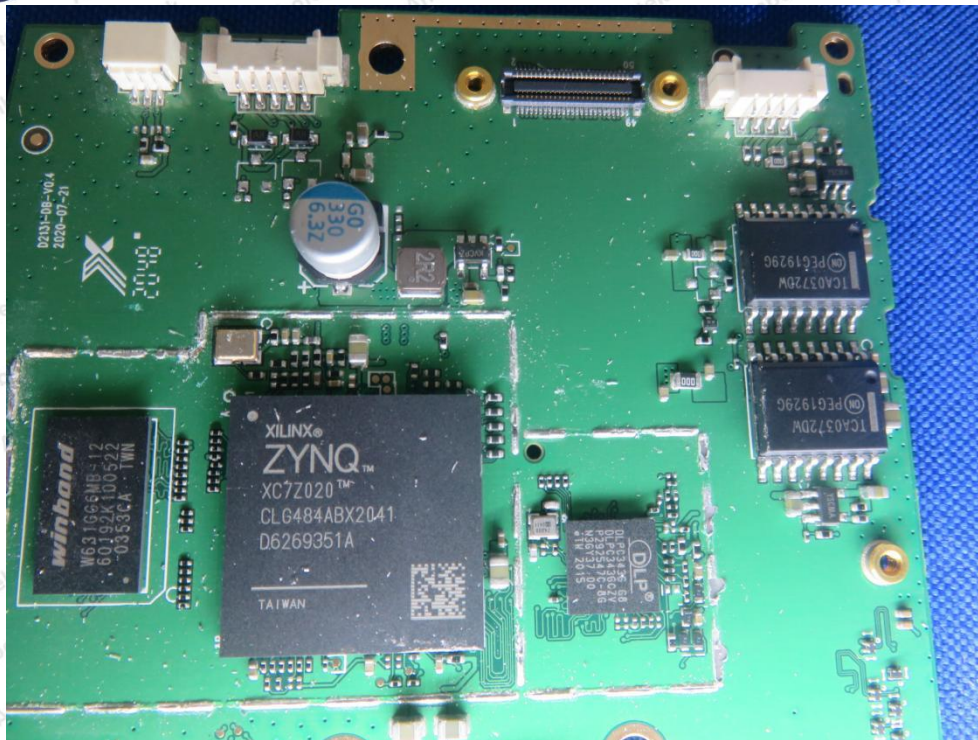

Shenzhen Anbotek Compliance Laboratory Limited

Address: 1/F., Building D, Sogood Science and Technology Park, Sanwei Community, Hangcheng Street, Bao'an District, Shenzhen, Guangdong, China.

Tel: (86) 755-26066440 Fax: (86) 755-26014772 Email: service@anbotek.com

Hotline
400-003-0500
www.anbotek.com