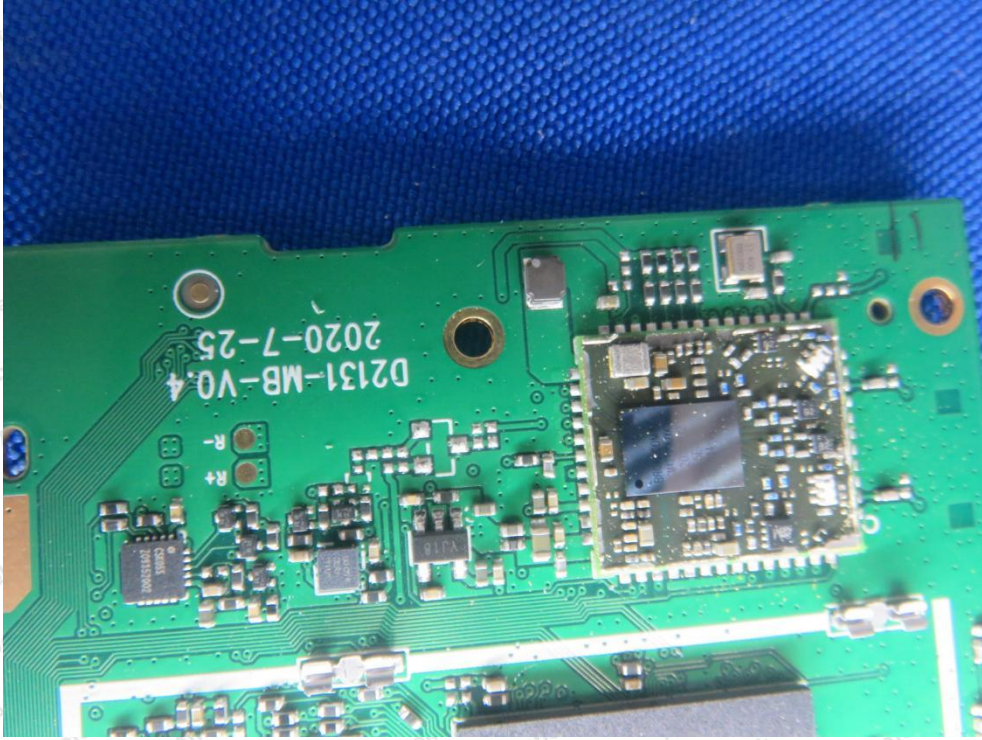

Shenzhen Anbotek Compliance Laboratory Limited

Address: 1/F., Building D, Sogood Science and Technology Park, Sanwei Community, Hangcheng Street, Bao'an District, Shenzhen, Guangdong, China.

Tel: (86) 755-26066440 Fax: (86) 755-26014772 Email: service@anbotek.com

Hotline
400-003-0500
www.anbotek.com