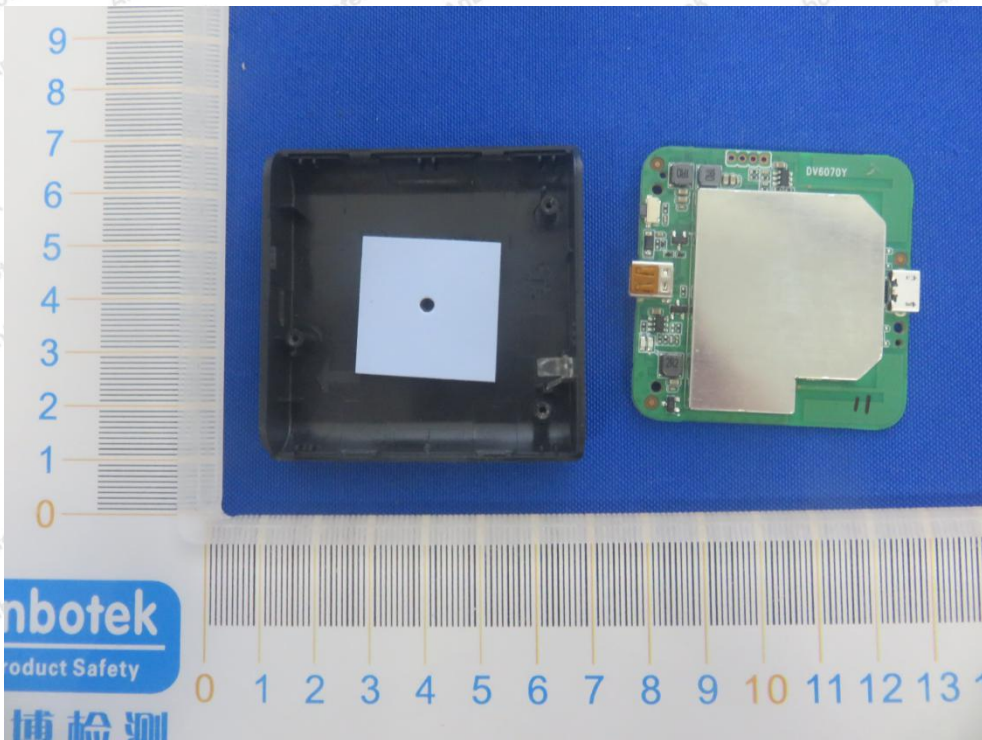

FCC ID: 2AOKB-D0480

Shenzhen Anbotek Compliance Laboratory Limited

Address: 1/F., Building D, Sogood Science and Technology Park, Sanwei Community, Hangcheng Street, Bao'an District, Shenzhen, Guangdong, China.