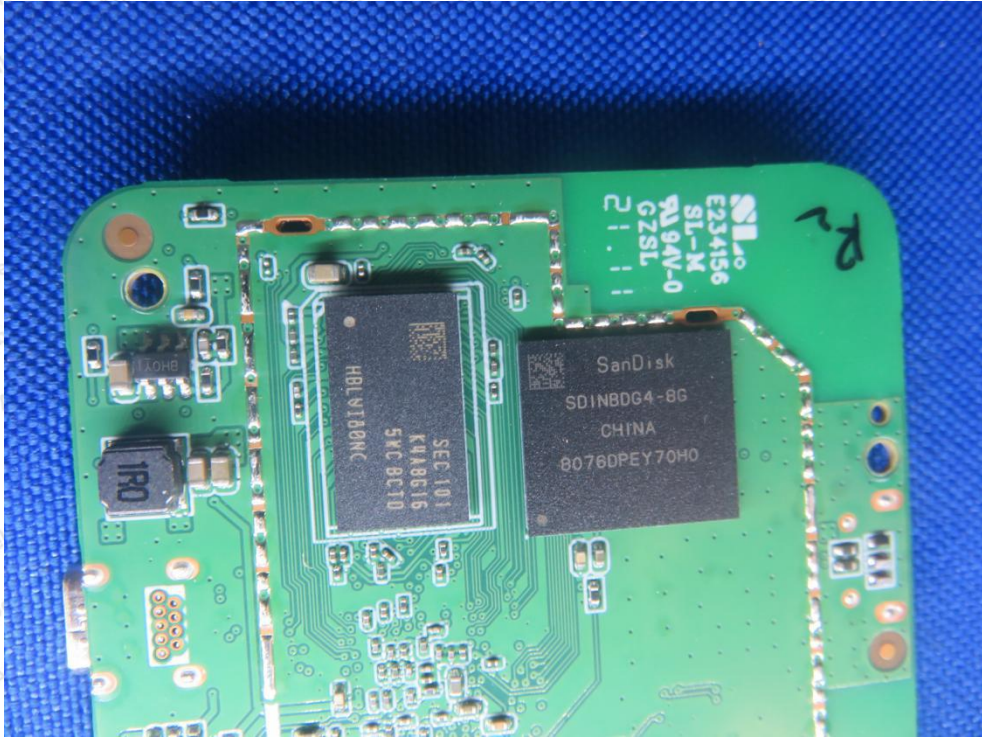

Shenzhen Anbotek Compliance Laboratory Limited

Address: 1/F., Building D, Sogood Science and Technology Park, Sanwei Community, Hangcheng Street, Bao'an District, Shenzhen, Guangdong, China.

Tel: (86) 755-26066440 Fax: (86) 755-26014772 Email: service@anbotek.com

Hotline
400-003-0500
www.anbotek.com