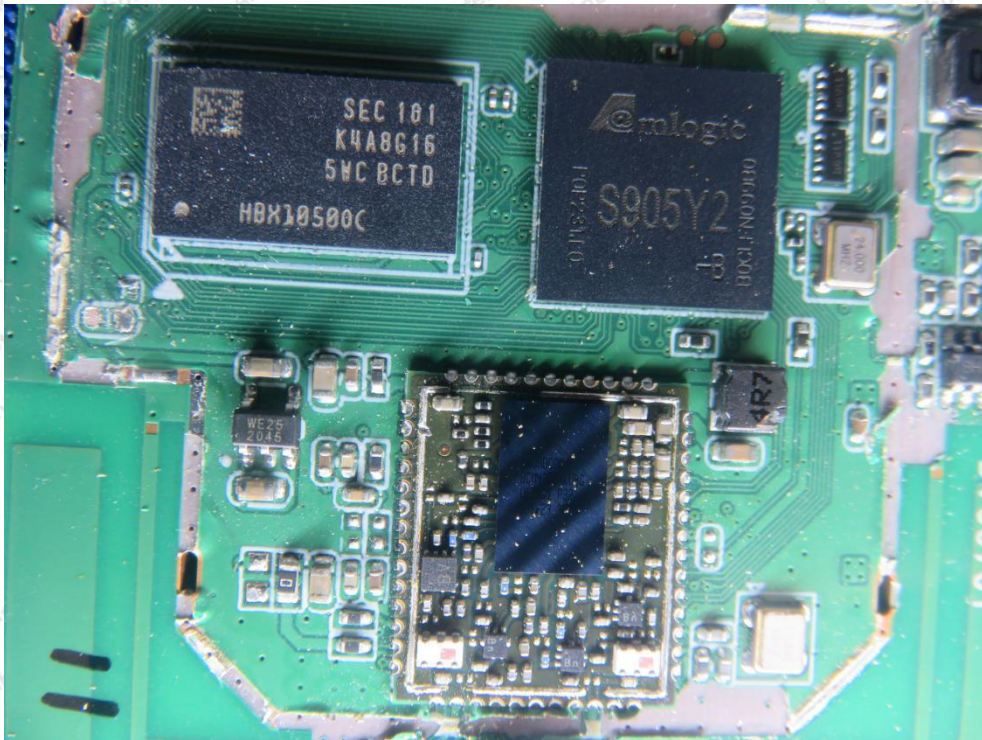

Shenzhen Anbotek Compliance Laboratory Limited

Address: 1/F., Building D, Sogood Science and Technology Park, Sanwei Community, Hangcheng Street, Bao'an District, Shenzhen, Guangdong, China.

Tel: (86) 755-26066440 Fax: (86) 755-26014772 Email: service@anbotek.com

Hotline
400-003-0500
www.anbotek.com