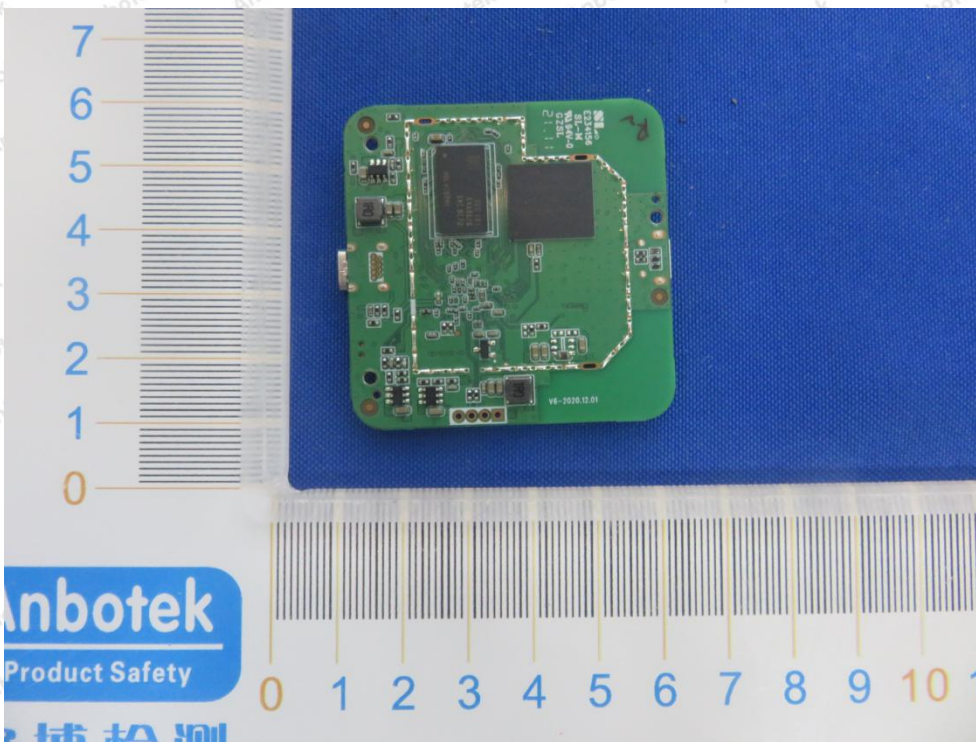

Anbotek

Product Safety

Shenzhen Anbotek Compliance Laboratory Limited

Address: 1/F., Building D, Sogood Science and Technology Park, Sanwei Community, Hangcheng Street, Bao'an District, Shenzhen, Guangdong, China.

Tel: (86) 755-26066440 Fax: (86) 755-26014772 Email: service@anbotek.com

Hotline
400-003-0500
www.anbotek.com