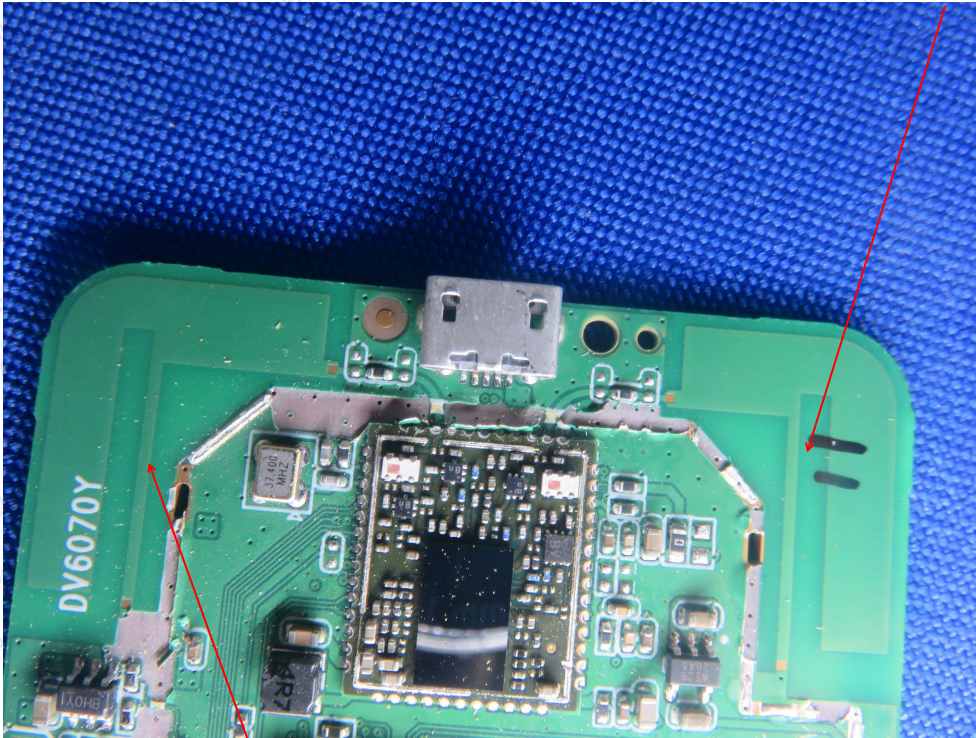

BT+WiFi 2.4G ANT1+WiFi 5G ANT1

WiFi 2.4G ANT2+WiFi 5G ANT2