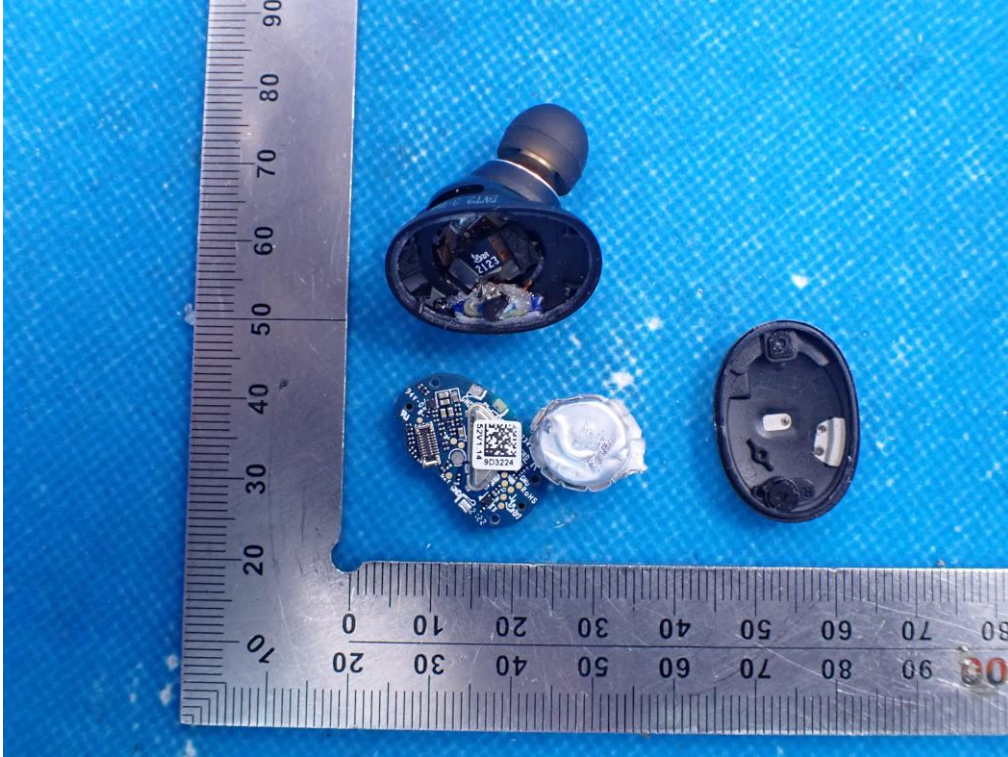

# Internal Photos

Test Model: A3952R

OPEN VIEW OF EUT

VIEW OF BATTERY

INTERNAL VIEW OF EUT-1

INTERNAL VIEW OF EUT-2

INTERNAL VIEW OF EUT-3

INTERNAL VIEW OF EUT-4

INTERNAL VIEW OF EUT-5