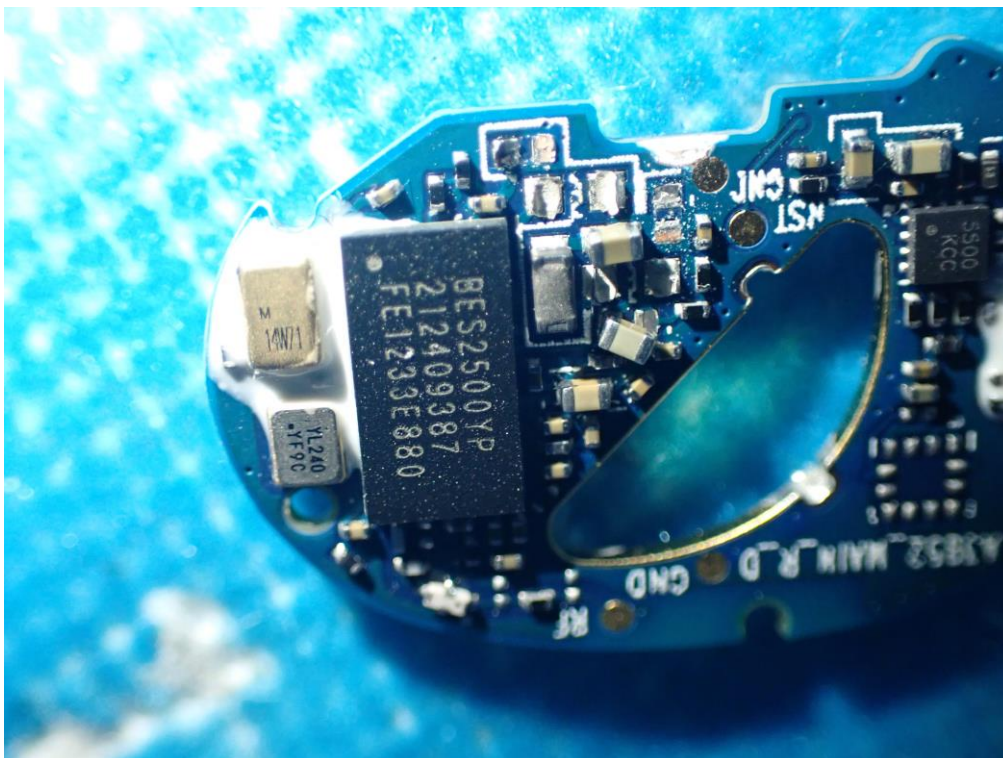

# Internal Photos

Test Model: A3952R

OPEN VIEW OF EUT

VIEW OF BATTERY

INTERNAL VIEW OF EUT-1

INTERNAL VIEW OF EUT-2

INTERNAL VIEW OF EUT-3

INTERNAL VIEW OF EUT-4

INTERNAL VIEW OF EUT-5