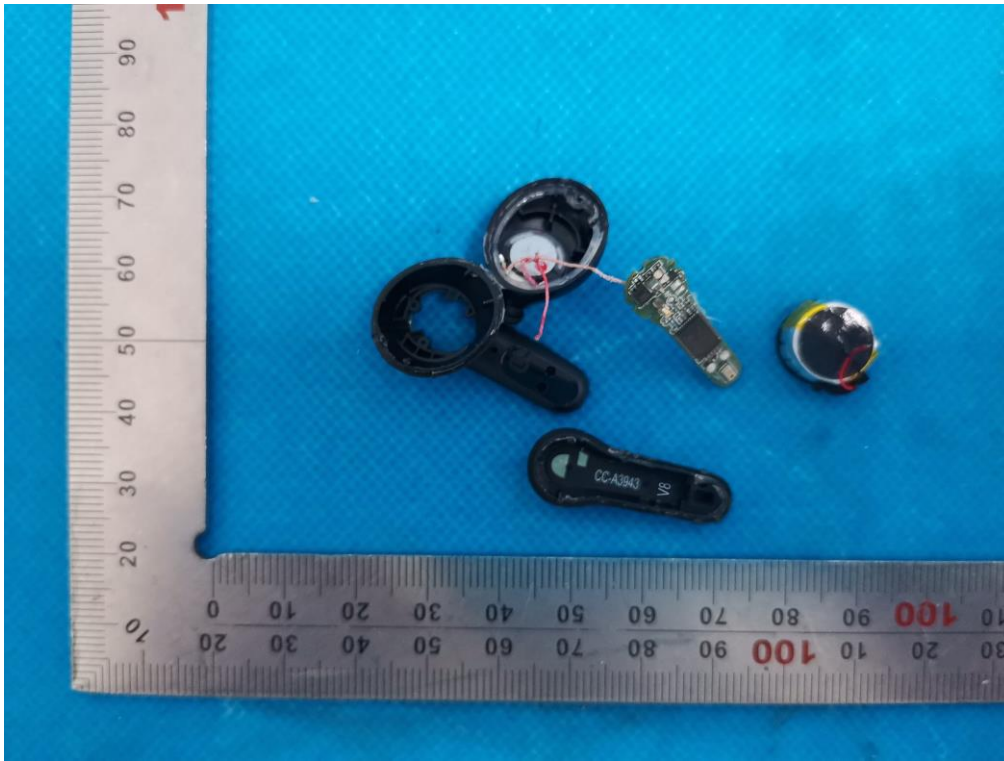

# Internal Photos

Test Model: A3944

Right

OPEN VIEW OF EUT

VIEW OF BATTERY

INTERNAL VIEW OF EUT-1

INTERNAL VIEW OF EUT-2

INTERNAL VIEW OF EUT-3

INTERNAL VIEW OF EUT-4

Left  
OPEN VIEW OF EUT

VIEW OF BATTERY

INTERNAL VIEW OF EUT-1

INTERNAL VIEW OF EUT-2

INTERNAL VIEW OF EUT-3

INTERNAL VIEW OF EUT-4