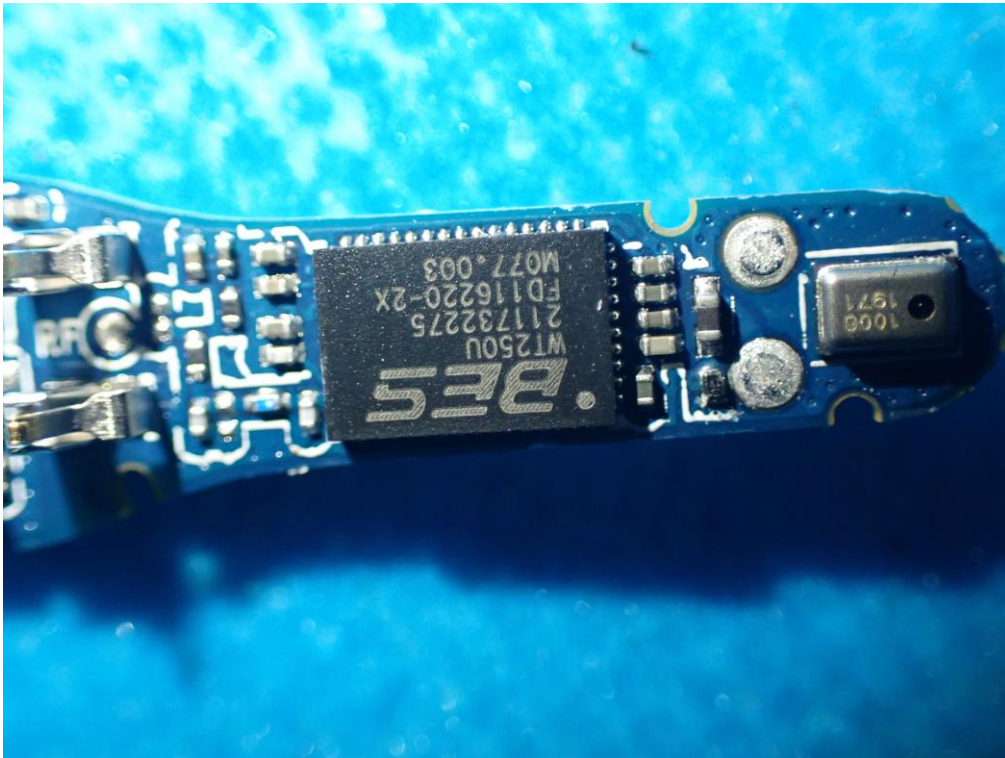

# Internal Photos

Test Model: A3944

Right

OPEN VIEW OF EUT

VIEW OF BATTERY

INTERNAL VIEW OF EUT-1

INTERNAL VIEW OF EUT-2

INTERNAL VIEW OF EUT-3

INTERNAL VIEW OF EUT-4

Left  
OPEN VIEW OF EUT

VIEW OF BATTERY

INTERNAL VIEW OF EUT-1

INTERNAL VIEW OF EUT-2

INTERNAL VIEW OF EUT-3

INTERNAL VIEW OF EUT-4