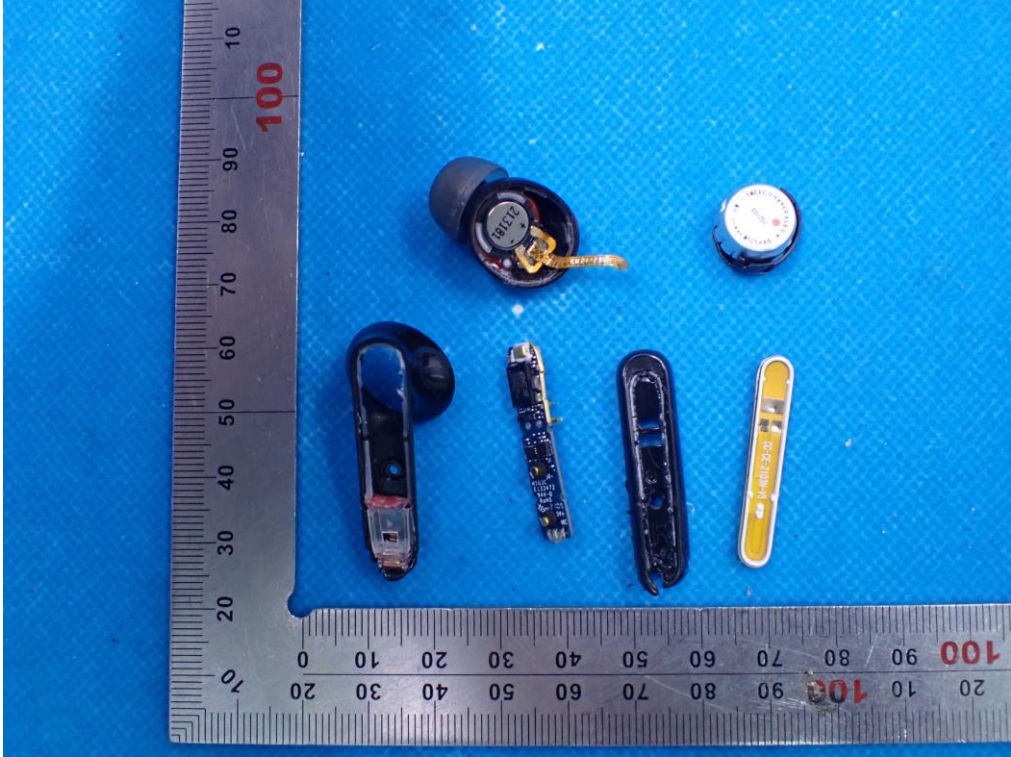

# Internal Photos

Test Model: A3933R  
OPEN VIEW OF EUT

VIEW OF BATTERY

INTERNAL VIEW OF EUT-1

INTERNAL VIEW OF EUT-2

INTERNAL VIEW OF EUT-3

INTERNAL VIEW OF EUT-4