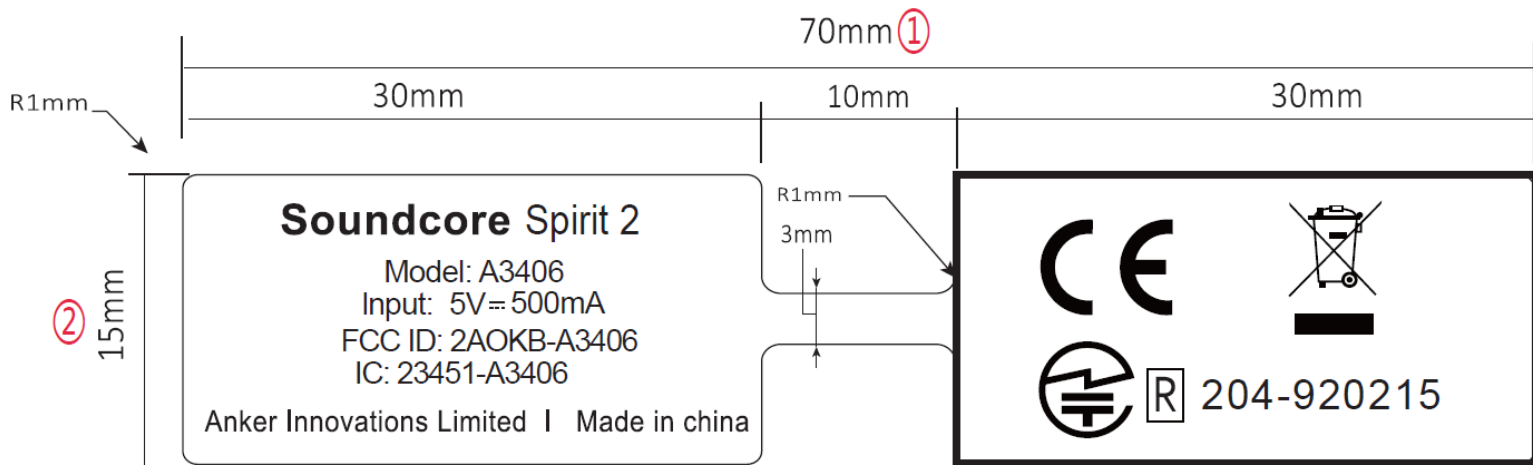

1. Label

Material: Synthetic paper + matte film, black words on white background

Type: Arial

2. Label location