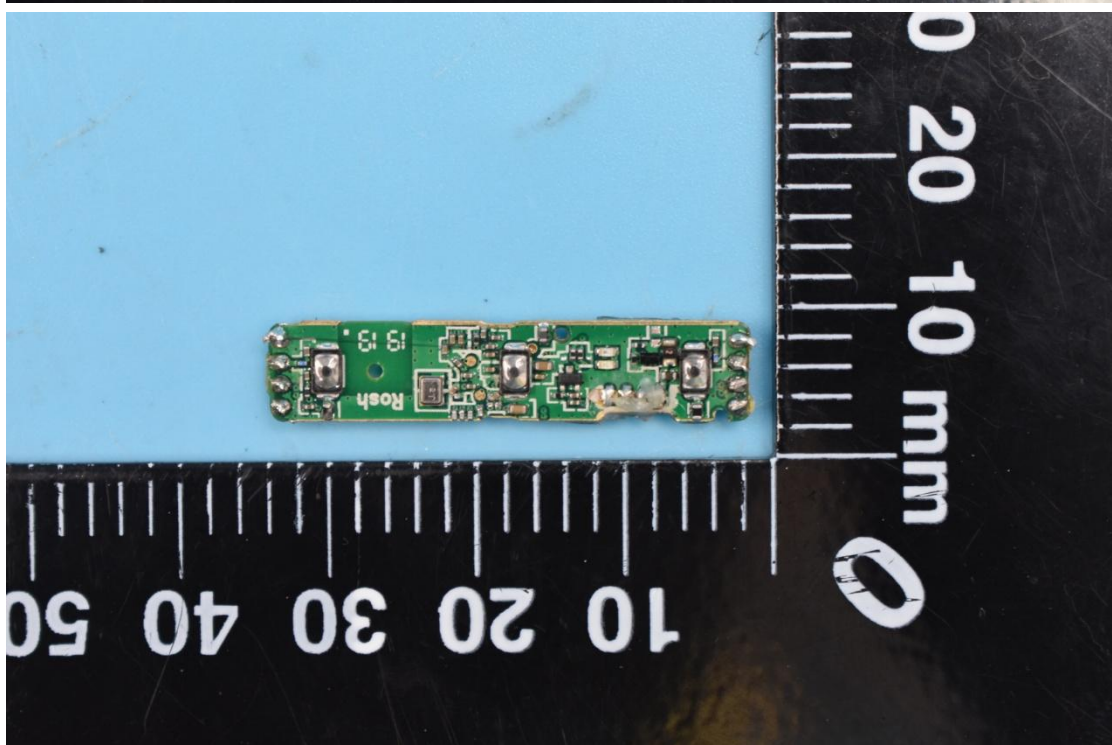

FCC ID:2AOKB-A3406

IC:23451-A3406

Internal Photos

1. EUT uncover view

2. Antenna view