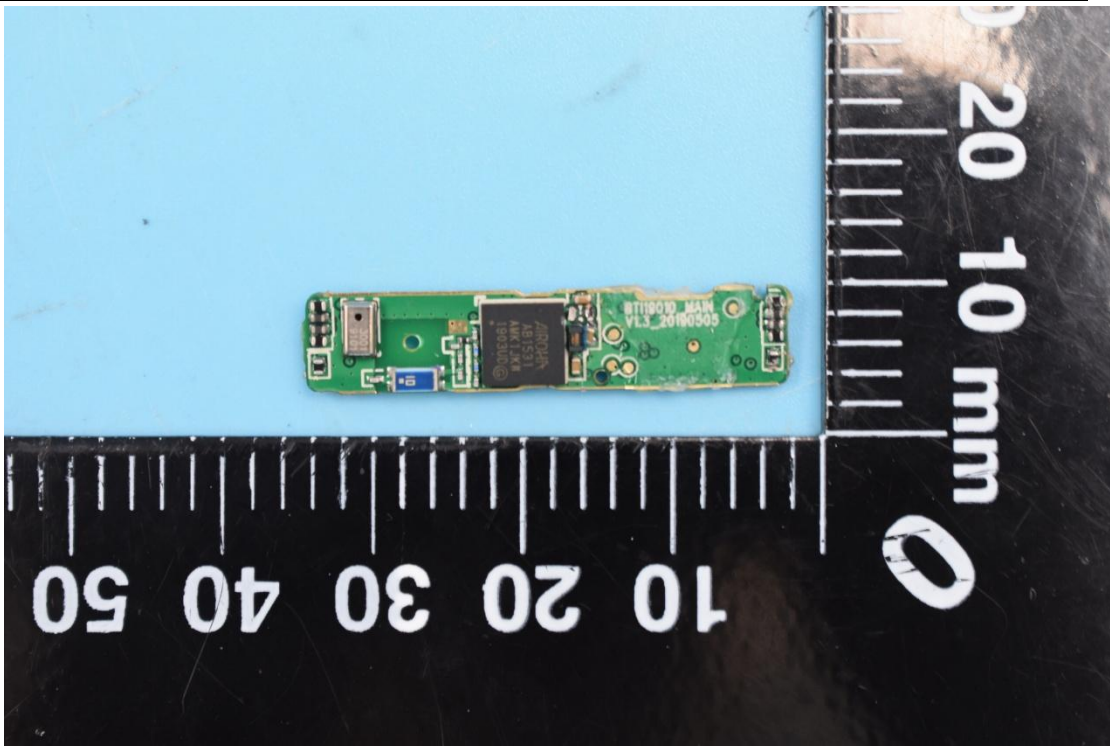

FCC ID:2AOKB-A3406

IC:23451-A3406

Internal Photos

1. EUT uncover view

2. Antenna view