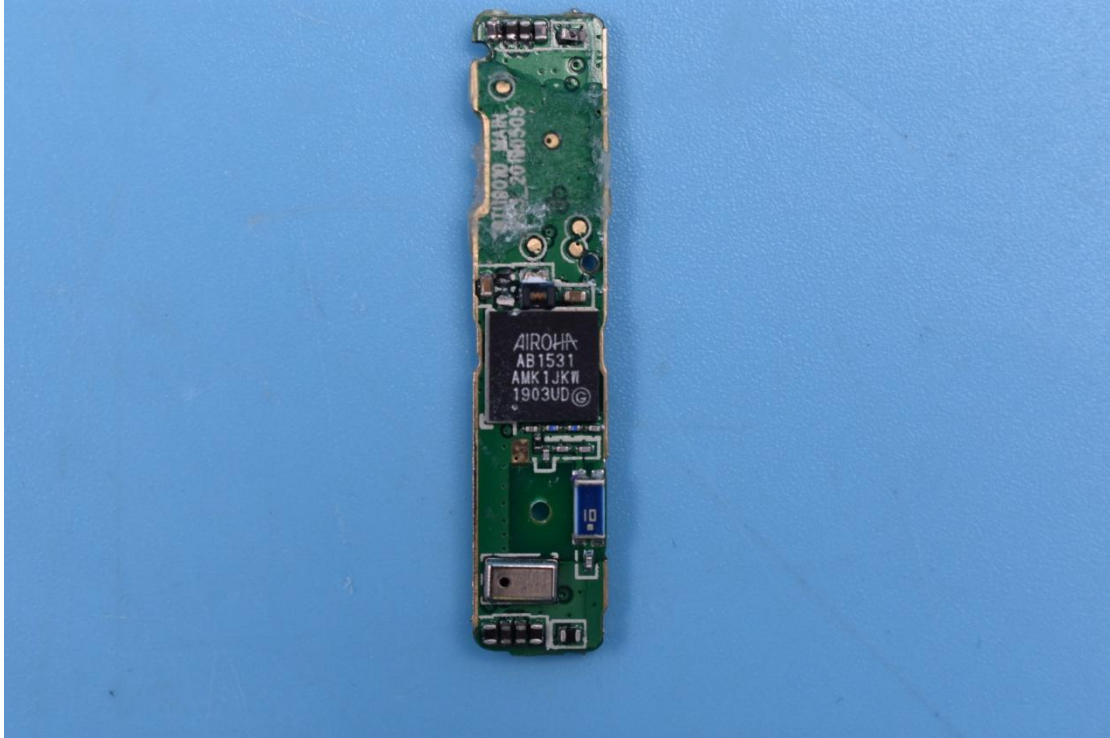

FCC ID:2AOKB-A3406

IC:23451-A3406

Internal Photos

1. EUT uncover view

2. Antenna view