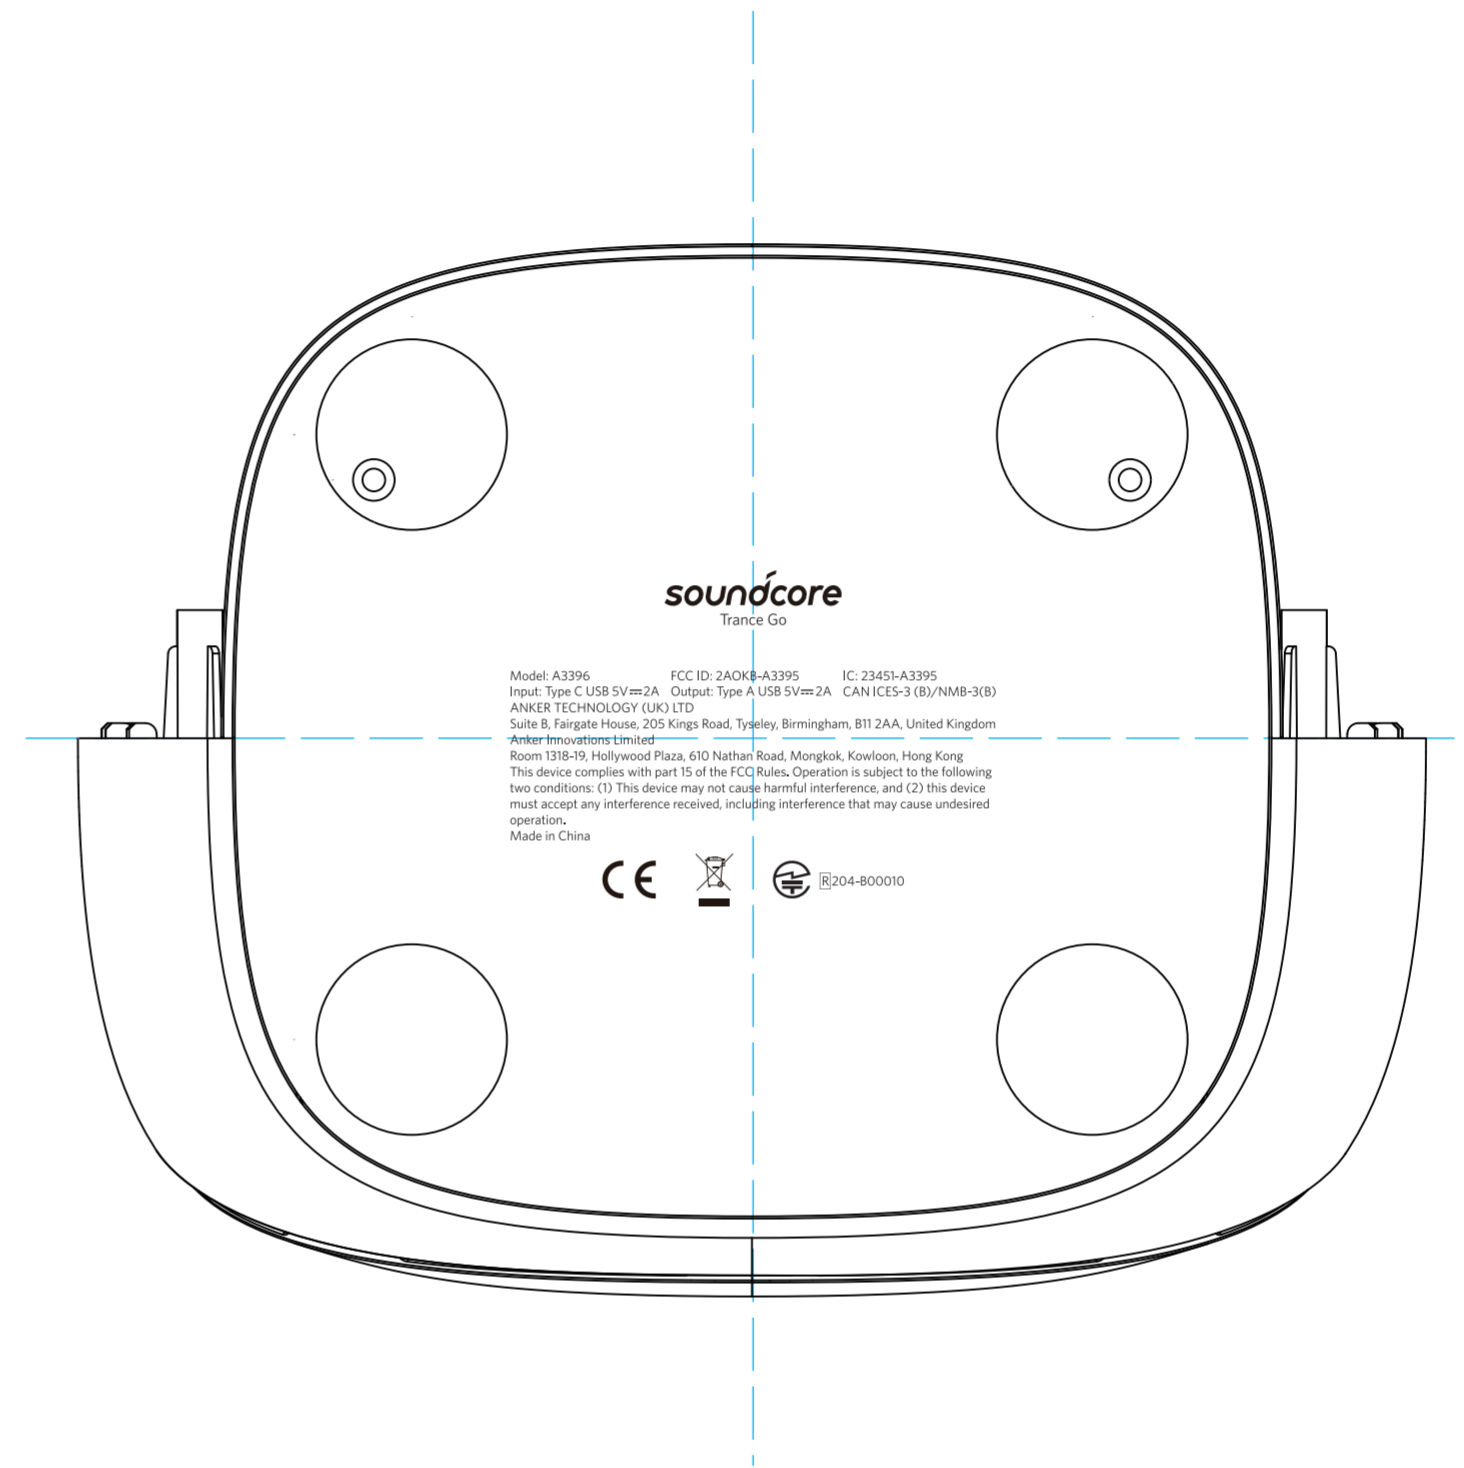

BM2308(A3395) 丝印颜色: PANTONE Cool Grey 7C

BM2309(A3396) 丝印颜色: PANTONE Cool Grey 7C

50MM\*50MM