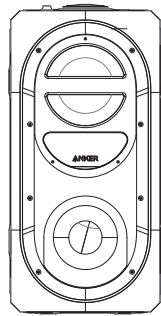

SOUNDCORE RAVE PRODUCT GRAPHICS
Draft: 4.0
Date: 2018.08.17