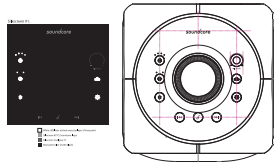

SOUNDCORE RAVE PRODUCT GRAPHICS
Draft: 4.0
Date: 2018.08.17