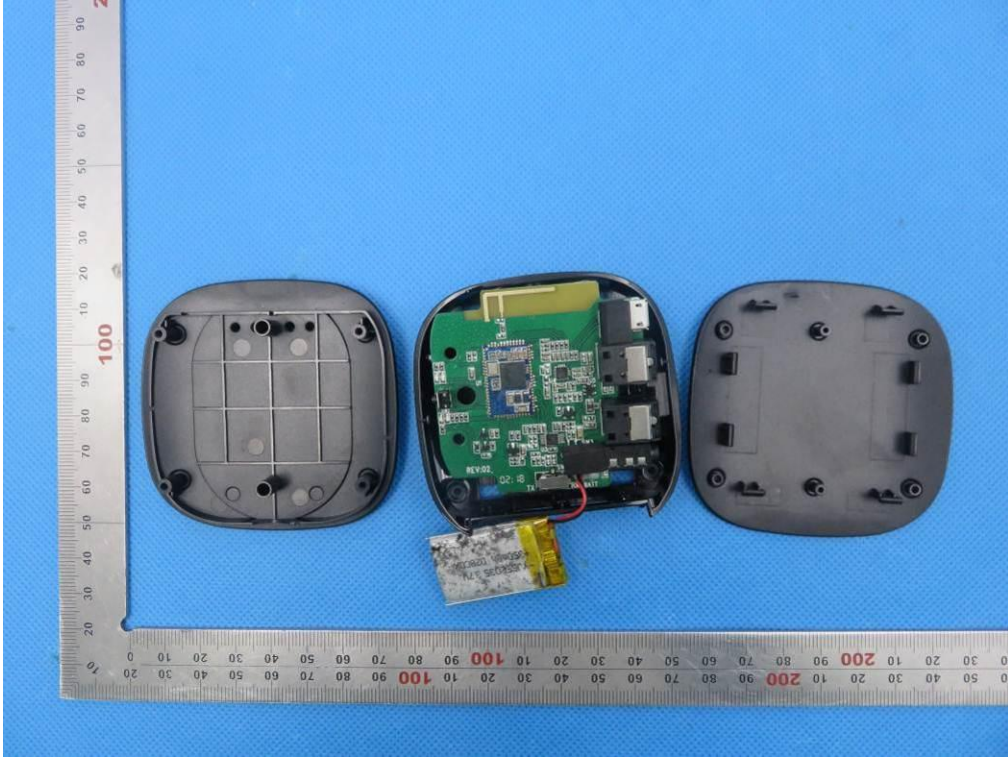

Internal Photos

Test Model: A3341
OPEN VIEW OF EUT

VIEW OF BATTERY

INTERNAL VIEW OF EUT-1

INTERNAL VIEW OF EUT-2

INTERNAL VIEW OF EUT-3