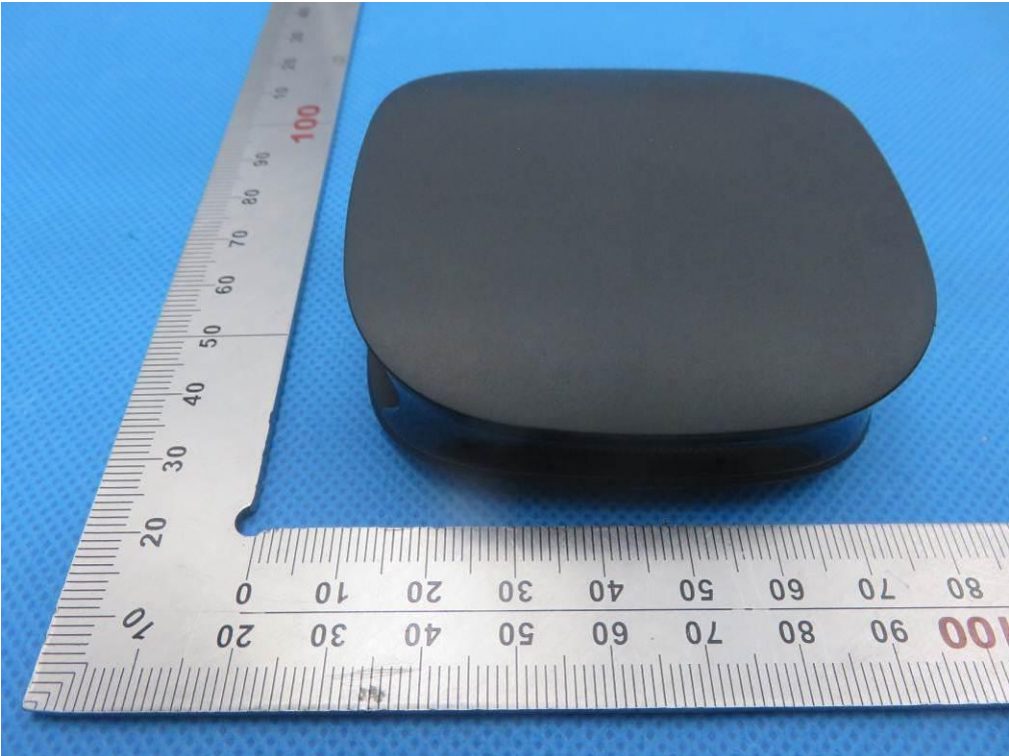

# External Photos

Test Model: A3341  
TOTAL VIEW OF EUT

TOP VIEW OF EUT

BOTTOM VIEW OF EUT

FRONT VIEW OF EUT

BACK VIEW OF EUT

LEFT VIEW OF EUT

RIGHT VIEW OF EUT

VIEW OF EUT (LOCAL)

VIEW OF EUT (Port)

VIEW OF ADAPTER (AE)

THE ADAPTER SUPPLIED BY AGC