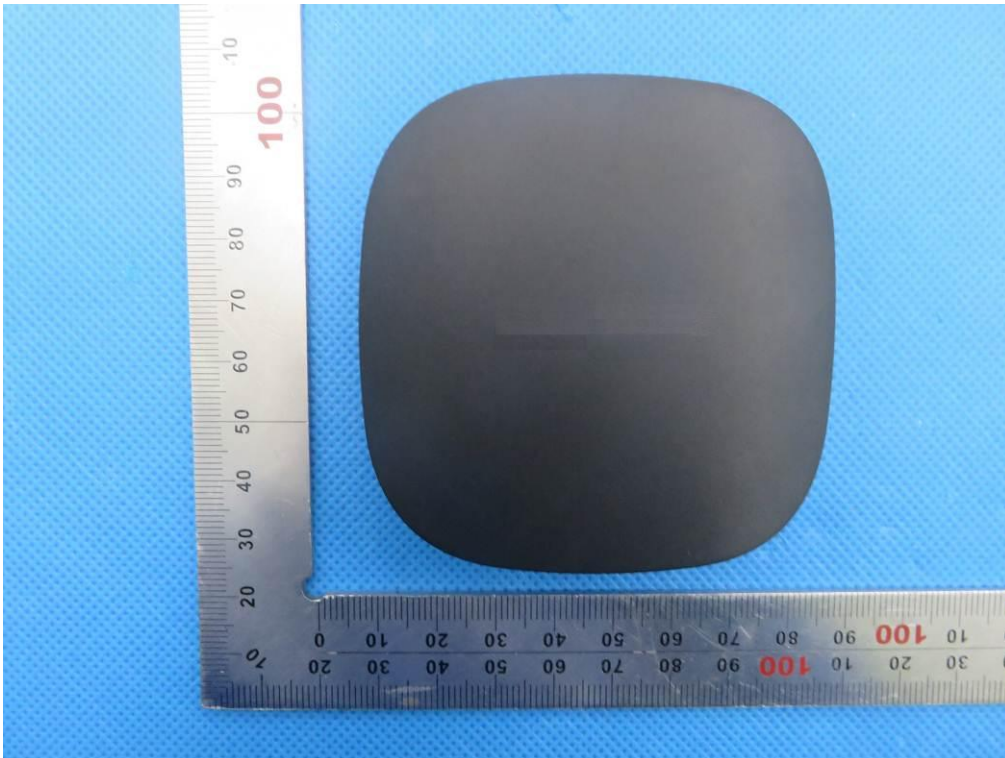

# External Photos

Test Model: A3341  
TOTAL VIEW OF EUT

TOP VIEW OF EUT

BOTTOM VIEW OF EUT

FRONT VIEW OF EUT

BACK VIEW OF EUT

LEFT VIEW OF EUT

RIGHT VIEW OF EUT

VIEW OF EUT (LOCAL)

VIEW OF EUT (Port)

VIEW OF ADAPTER (AE)

THE ADAPTER SUPPLIED BY AGC