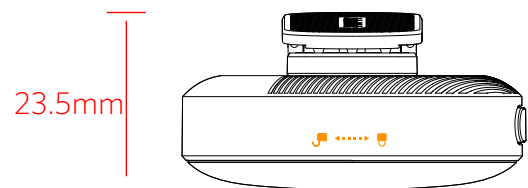

TX

(沿圆中心点逆时针旋转60°) 主体俯视图
(Rotate 60° counterclockwise along the center point of the circle) Top view of the main body

主体后视图
Subject rear view

主体底视图
Subject bottom view