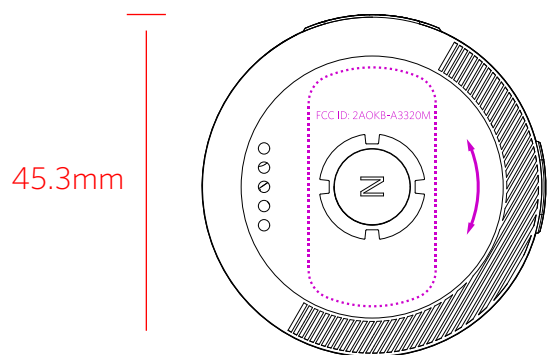

TX

(沿圆中心点逆时针旋转60°) 主体俯视图
(Rotate 60° counterclockwise along the center point of the circle) Top view of the main body

主体后视图
Subject rear view

主体底视图
Subject bottom view