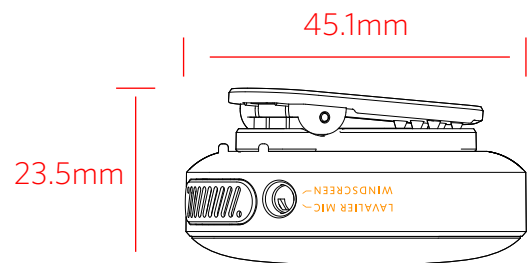

TX

(沿圆中心点逆时针旋转60°) 主体俯视图
(Rotate 60° counterclockwise along the center point of the circle) Top view of the main body

主体后视图
Subject rear view

主体底视图
Subject bottom view