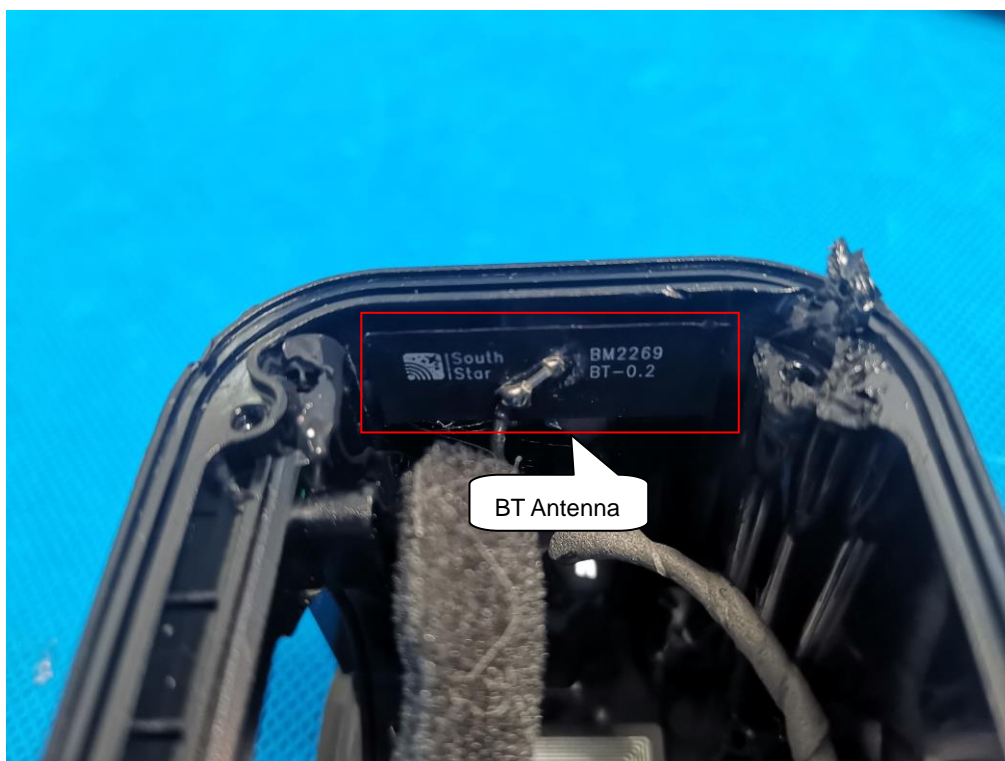

INTERNAL VIEW OF EUT-7