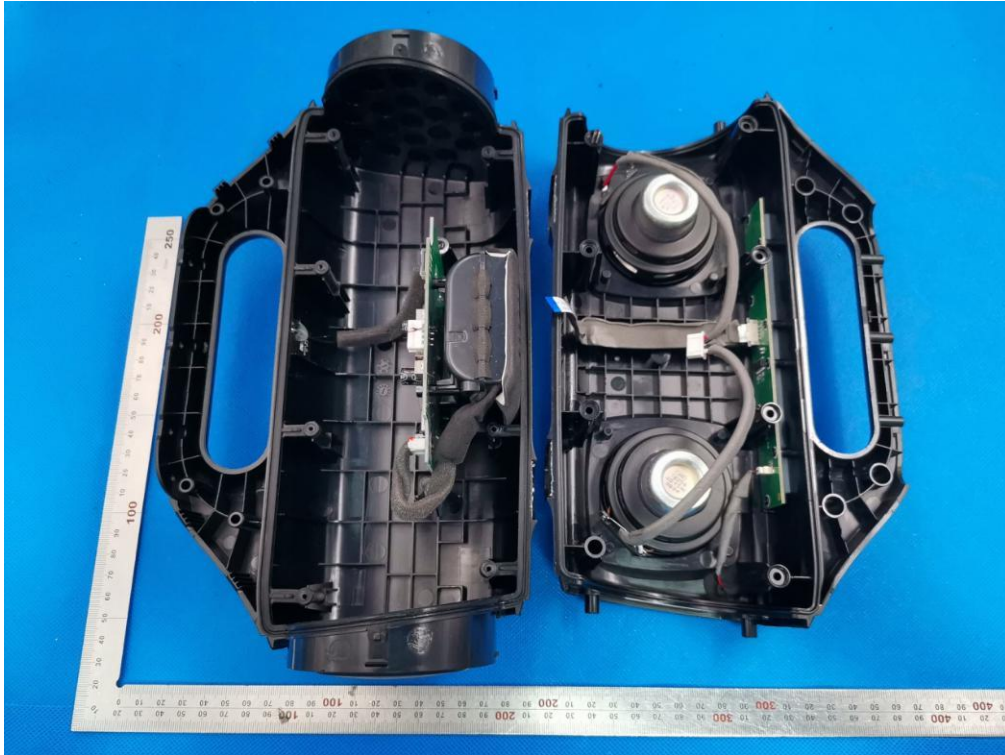

Internal Photos

Test Model: A3118

OPEN VIEW OF EUT

VIEW OF BATTERY

INTERNAL VIEW OF EUT-1

INTERNAL VIEW OF EUT-2

INTERNAL VIEW OF EUT-3

INTERNAL VIEW OF EUT-4

INTERNAL VIEW OF EUT-5

INTERNAL VIEW OF EUT-6