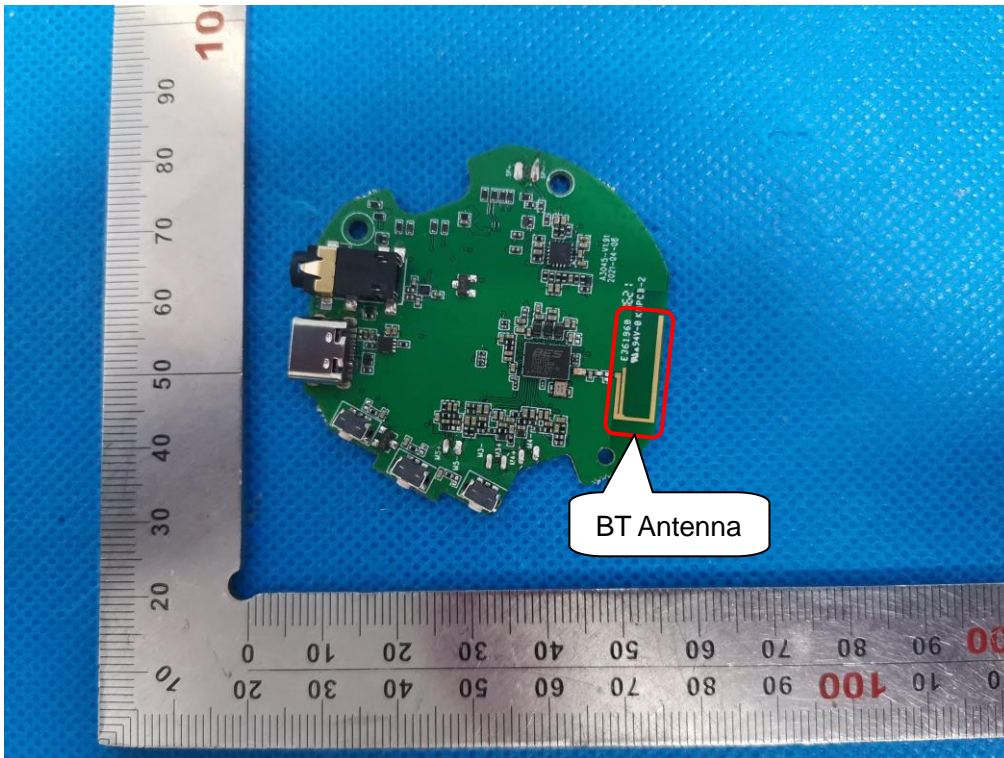

Internal Photos

Test Model: A3045

OPEN VIEW OF EUT

VIEW OF BATTERY

INTERNAL VIEW OF EUT-1

INTERNAL VIEW OF EUT-2

INTERNAL VIEW OF EUT-3

INTERNAL VIEW OF EUT-4

INTERNAL VIEW OF EUT-5